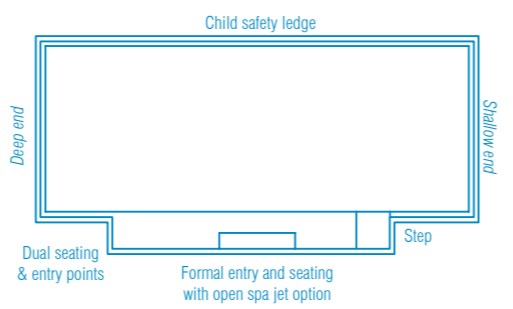

The luxurious Venice is the benchmark for the basic rectangle pool shape; available in an array of sizes with additional specification available we're sure you'll love it.

Available Sizes:

LENGTH	WIDTH	DEEP END	SHALLOW END
10.5m	4.4m	1.98m	1.14m
9.5m	4.4m	1.93m	1.18m
8.5m	4.4m	1.90m	1.22m
7.6m	4.4m	1.86m	1.26m

Venice Slimline

The Venice Slimline has been created for properties with narrow settings or for those that simply don't want the backyard dominated by a pool.

The Venice Slimline's generous central entry point is both a huge swimout bench which also incorporates the step down into the shallow end of the pool.

This clever design leaves the entire precious swim area of the pool free for swimming and safe for children.

With square corners which allows 90 degree paving, child safety ledge and great water depth the Venice Slimline is a truly fantastic swimming pool.