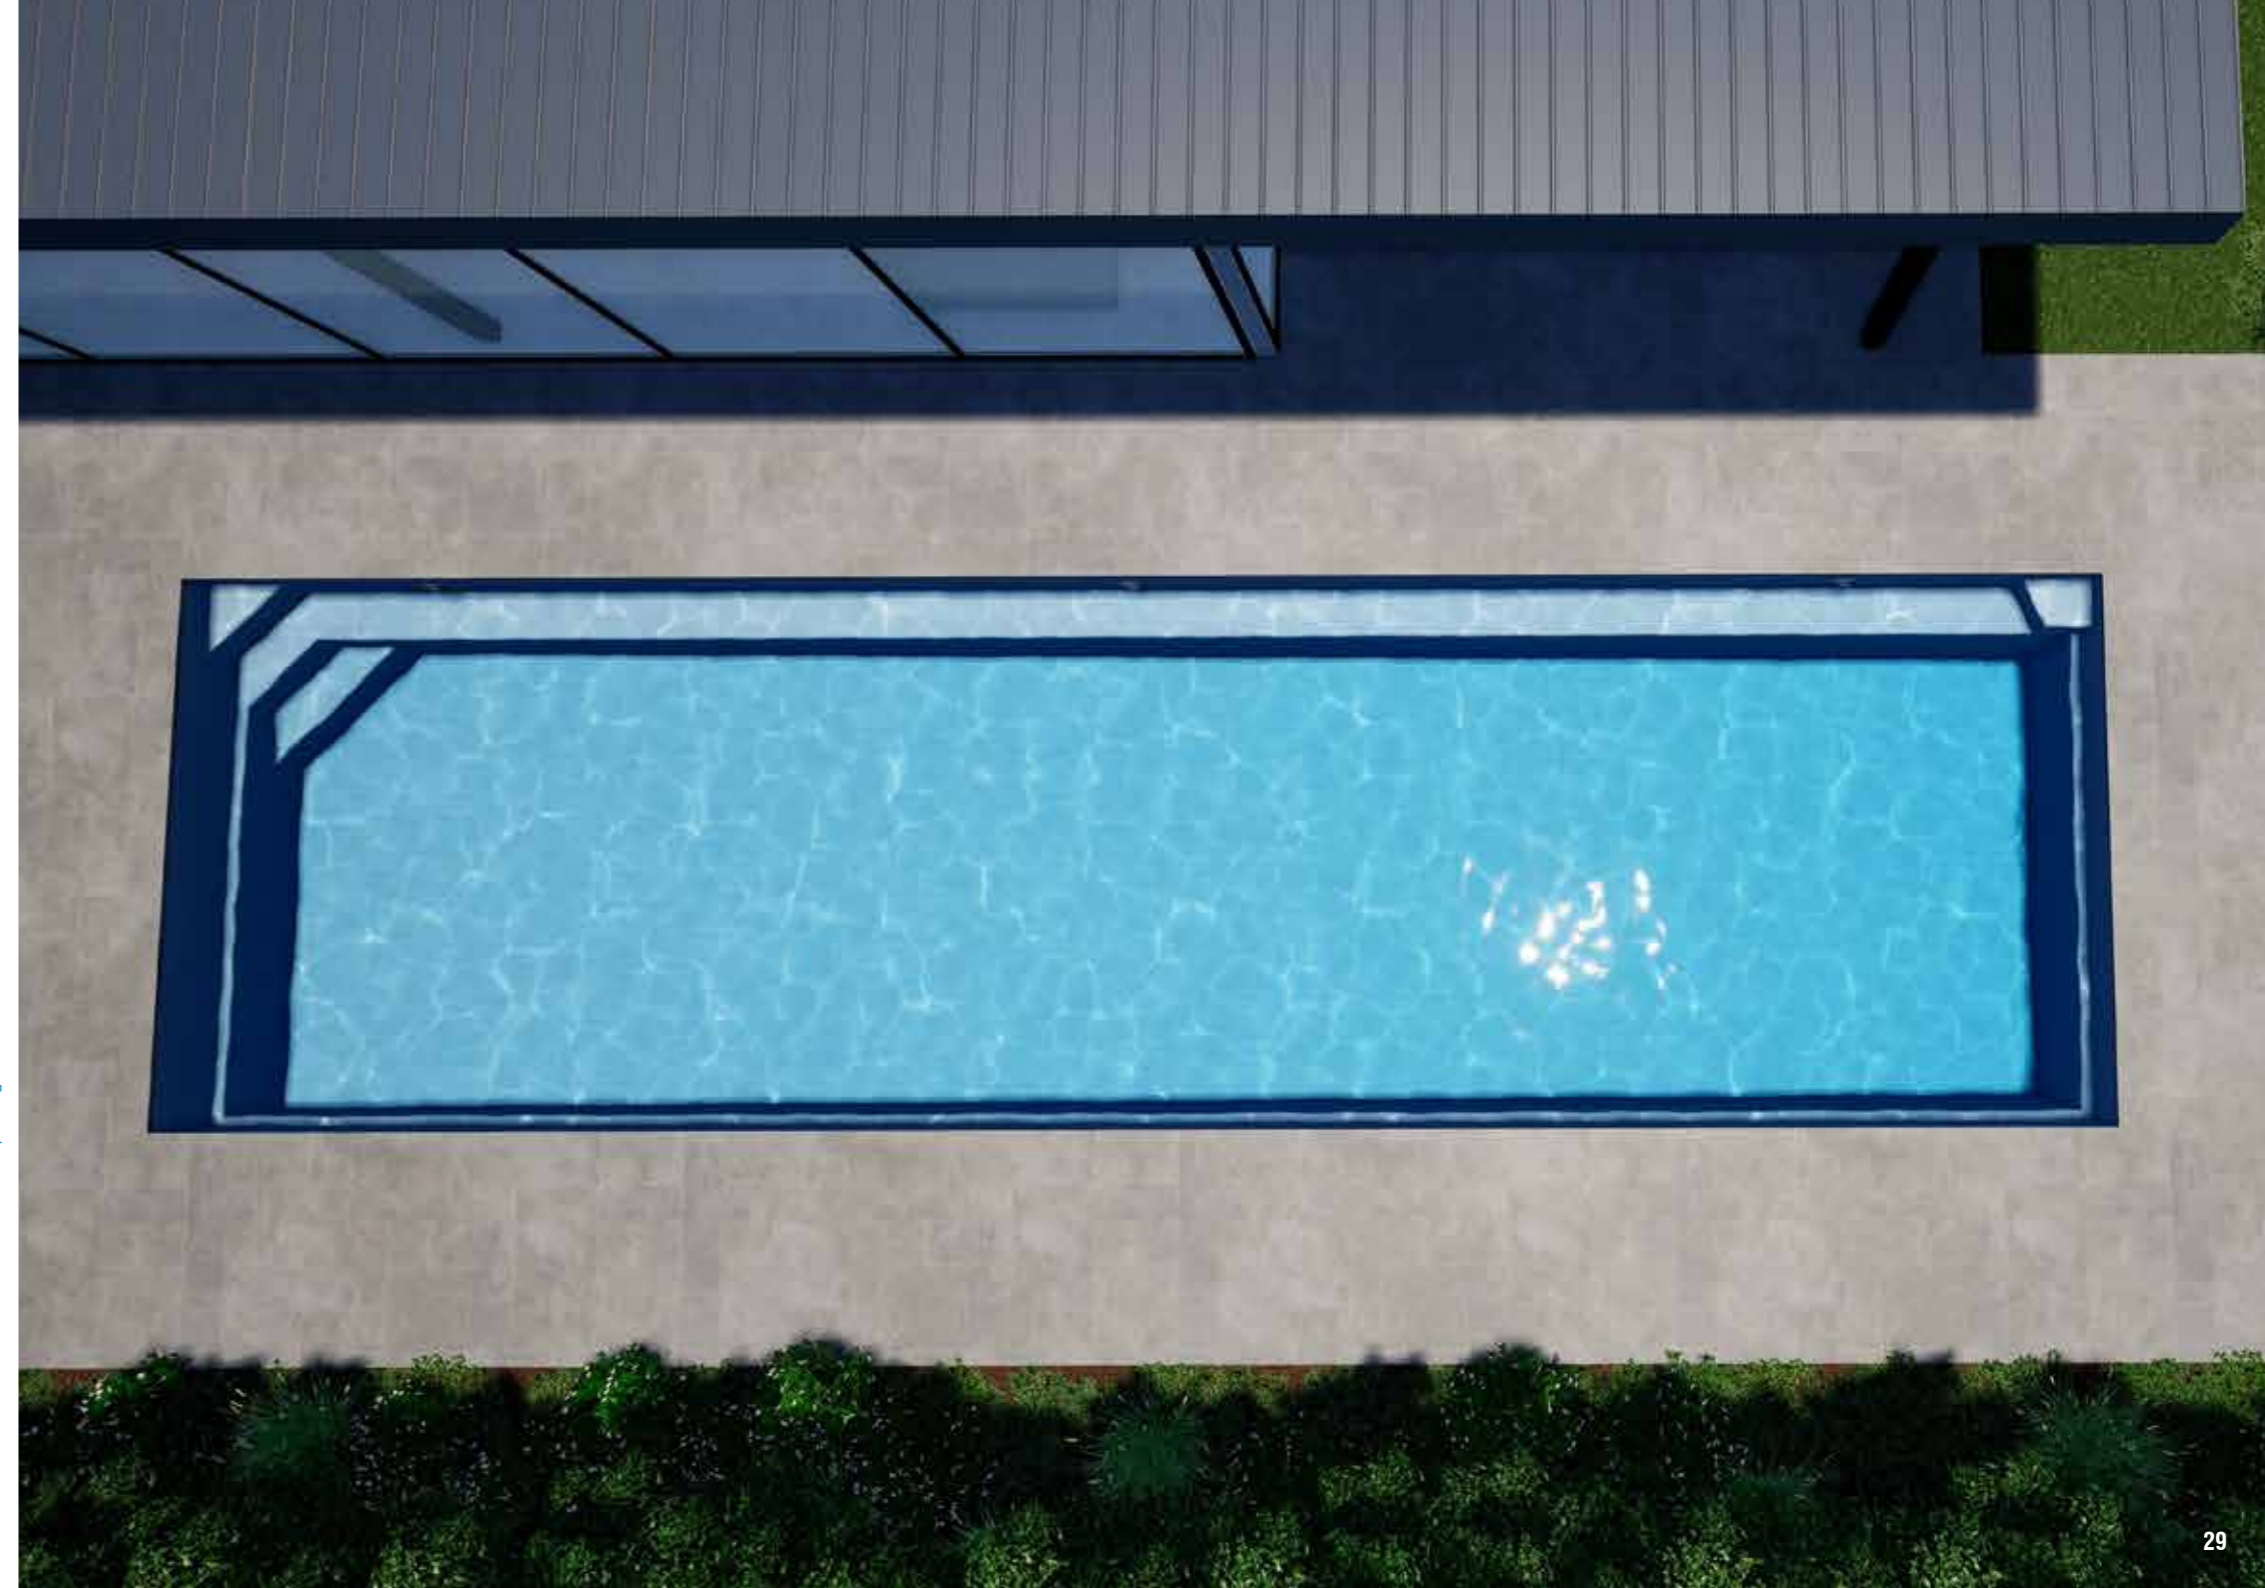

Bold and sophisticated, the Brampton Lap boasts dual entry and exit points making it extremely versatile on its position in most settings.

The Brampton Lap has bench seating running the full length of the pool which helps on its close proximity to houses and structures close by.

The sleek design provides an unobstructed swim area that creates a spacious feel and the perfect family pool.

Available Sizes:

LENGTH	WIDTH	DEEP END	SHALLOW END
12.2m	3.5m	2.06m	920mm
10.2m	3.5m	2.06m	1.07m