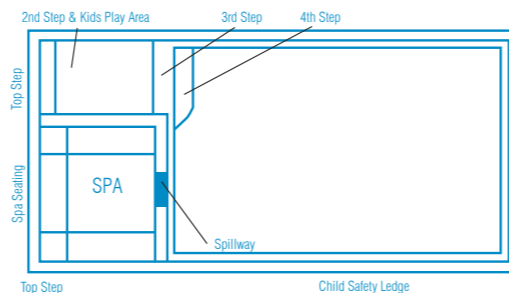

Brooklyn Slimline

A stunning one piece configuration that has been designed with the whole family in mind.

The entry point steps down into a versatile platform that is ideal as a kids play area or water lounge to sit and relax in.

Designed with a spillway the pool and spa can run simultaneously eliminating any additional power costs, alternatively they can be run independently.

The generous swimming area has been designed to be totally un-obstructed, which is ideal for swimming laps and active families.

There is no other pool that can offer all of these features.

With its square lines and designer looks we are sure your whole family will love it.

Available Sizes:

LENGTH	WIDTH	DEEP END	SHALLOW END
8.2m	3.5m	1.74m	1.34m
7.2m	3.5m	1.66m	1.34m
6.2m	3.5m	1.6m	1.34m

Spa Area 1.8m (w) x 1.92m (L)
Platform Area 0.94m (W) x 1.24m (L)
Copyright Design Registration No: 362911 - No: 362910