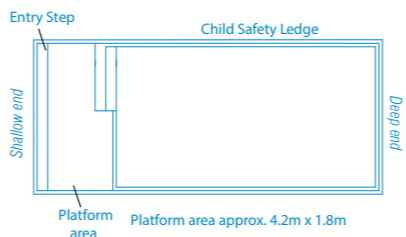

Sunseeker

The Sunseeker is our most recent addition to our ever expanding range of modern designs. This elegantly simple clean line design boasts it all, a full length step for easy access, a massive splash deck for simply lazing around with family and friends or utilise this space as a fun filled kids play area. With recessed steps the Sunseeker has an uninterrupted swimming section.

Both sizes in this range are a generous 4.4 meters wide and have both shallow and deep end swimming areas. As with all Barrier Reef Pool designs the Sunseeker incorporates the safety ledge for our junior swimmers, non-slip benches and steps, smooth edges and our vibrant range of shimmer colours.

The Sunseeker meets the needs of the entire family.

Available Sizes:

LENGTH	WIDTH	DEEP END	SHALLOW END
10.2m	4.4m	1.93m	1.34m
7.6m	4.4m	1.7m	1.34m