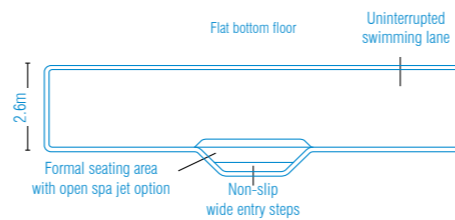

LENGTH	WIDTH	LANE WIDTH	FLAT BOTTOM
8.3m	3.45m	2.6m	1.35m