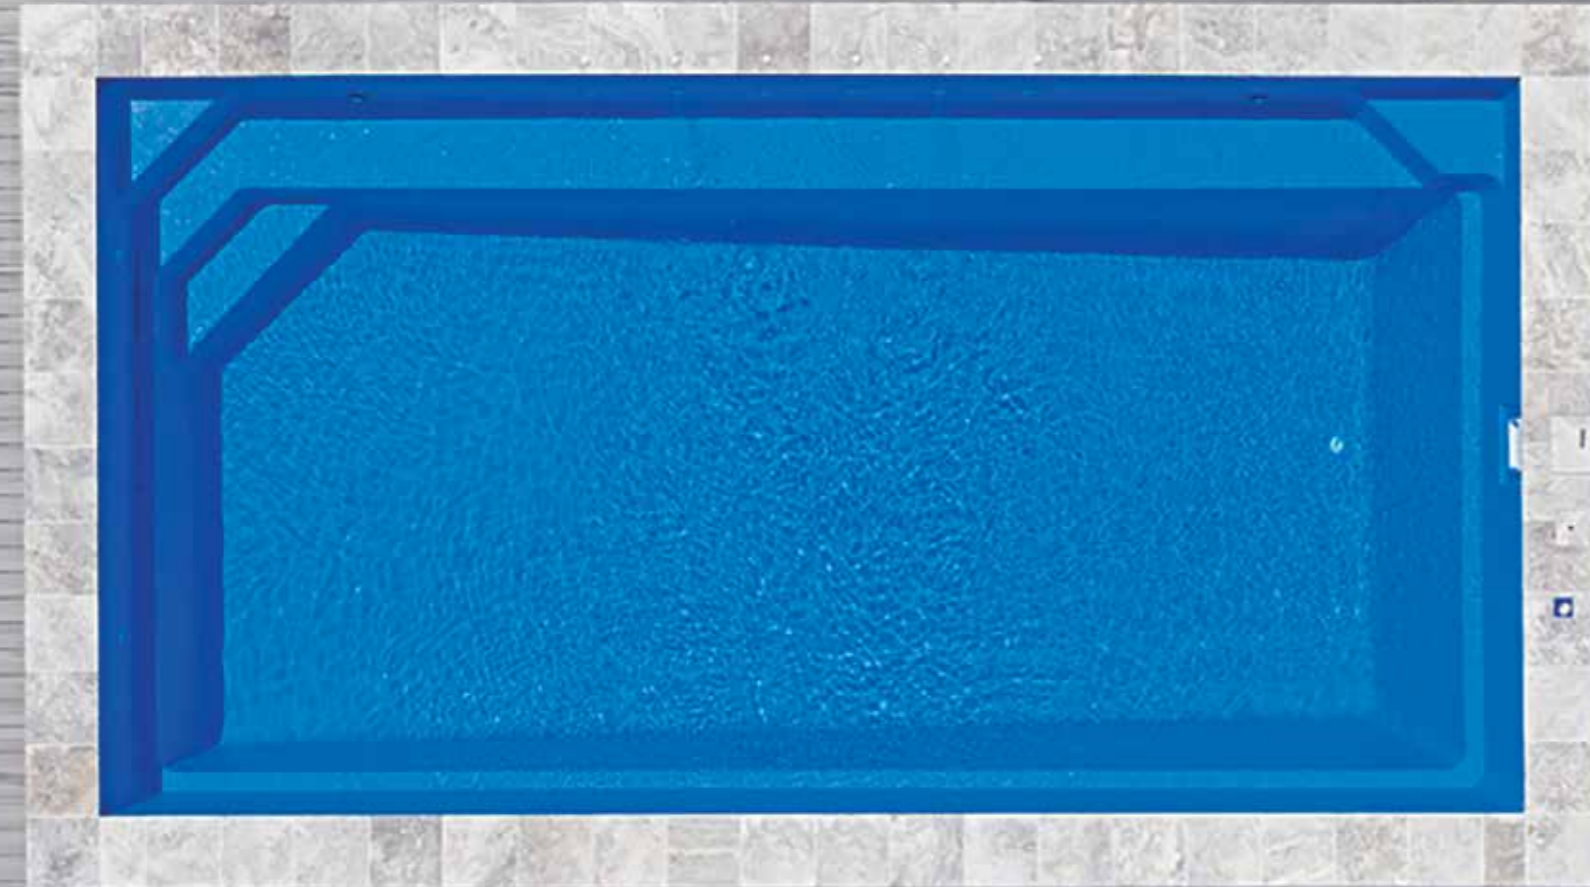

Brampton

The strong geometrical features of the Brampton are designed to compliment contemporary and traditional landscapes.

Bold and sophisticated, the Brampton boasts dual entry and exit points making it extremely versatile on its position in most settings.

The Brampton has bench seating running the full length of the pool which helps on its close proximity to houses and structures close by.

The sleek design provides an unobstructed swim area that creates a spacious feel and the perfect family pool.

LENGTH	WIDTH	DEEP END	SHALLOW END
12.1m	4.4m	2.06m	920mm
11.2m	4.4m	2.06m	970mm
10.1m	4.4m	2.06m	1.07m
9.2m	4.4m	2.06m	1.17m
8.2m	4.4m	2.06m	1.27m
7.2m	4.4m	1.98m	1.27m
6.2m	4.4m	1.88m	1.27m
5.2m	4.4m	1.78m	1.27m

12.1m x 4.4m has no third (bottom) step in shallow end