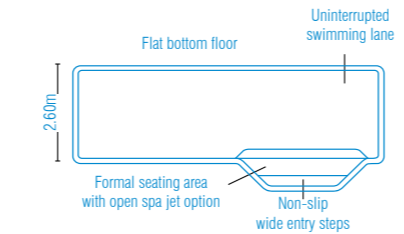

Lap pools

Suitable for formal settings and narrow applications, this pool has been designed to complement the contemporary style and compact living spaces of modern living whilst still allowing for great entertaining space around your pool area.

The step arrangement allows a flow on from your indoors directly down the entry and step area of the pool. The wide seating area can be fitted with optional spa jets for those times when you need to relax & unwind.

With a level depth of 1.35m, this pool offers great versatility of not only a great swimming pool, but also for water walking exercises and also an ideal games pool for more family fun.