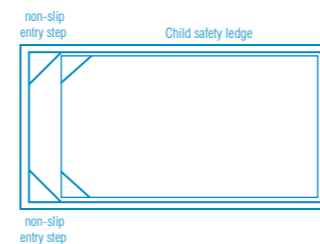

Plunge

With houses becoming bigger and blocks getting smaller the Plunge Pool could be the perfect option for your backyard or courtyard area.

With square corners and a constant depth of 1.65m you could be forgiven for thinking this is a concrete courtyard or plunge pool design.

The swimming area is maximised due to the dual entry steps and compact bench seat incorporated across one end of the courtyard/plunge pool; making it very versatile with its placement in just about any setting.

Another great feature of the Plunge Pool is the small safety ledge incorporated into the vertical walls around the perimeter of the pool allowing parents to relax whilst the children are swimming.

This is the ultimate courtyard or plunge pool design!

Available Sizes:

LENGTH	WIDTH	FLAT BOTTOM
6.5m	3.45m	1.67m
5.5m	3.45m	1.67m
4.7m	3.45m	1.67m