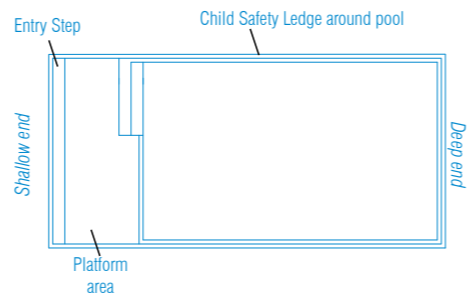

The Sunseeker meets the needs of the entire family.

Available Sizes:

LENGTH	WIDTH	DEEP END	SHALLOW END
10.2m	4.4m	1.93m	1.34m
7.6m	4.4m	1.7m	1.34m

Sunseeker Slimline

The Sunseeker Slimline is our most recent addition to our ever expanding range of modern designs. This elegantly simple clean line design boasts it all, a full length step for easy access, a massive splash deck for simply lazing around with family and friends or utilise this space as a fun filled kids play area. With recessed steps the Sunseeker Slimline has an uninterrupted swimming section.

As with all Barrier Reef Pool designs the Sunseeker Slimline incorporates the safety ledge for our junior swimmers, non-slip benches and steps, smooth edges and our vibrant range of shimmer colours.

The Sunseeker Slimline meets the needs of the entire family.