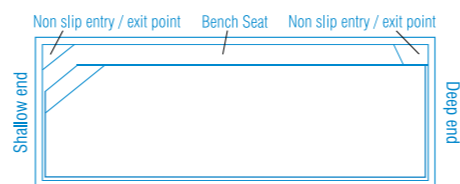

Amalfi

Compact yet extremely versatile, sleek and modern, the Amalfi is the newest addition to the already extensive Barrier Reef Pool range.

The Amalfi is perfect for narrow backyards or restricted areas, the series features a full-length bench with dual access points, whilst still providing plenty of swimming space for the family.

The dual entry and exit points allow for versatile positioning to perfectly compliment any backyard design.

The Amalfi swimming pool series comprises of four sizes and a width of 2.8m, with higher density living on the increase and small private exteriors the Amalfi Range has been specifically designed to be utilised in such areas.

The Amalfi series will meet the needs of the entire family.

Available Sizes:

LENGTH	WIDTH	DEEP END	SHALLOW END
8.2m	2.8m	2.06m	1.27m
7.2m	2.8m	1.98m	1.27m
6.2m	2.8m	1.88m	1.27m
5.2m	2.8m	1.78m	1.27m
4.2m	2.8m	1.65m	1.27m