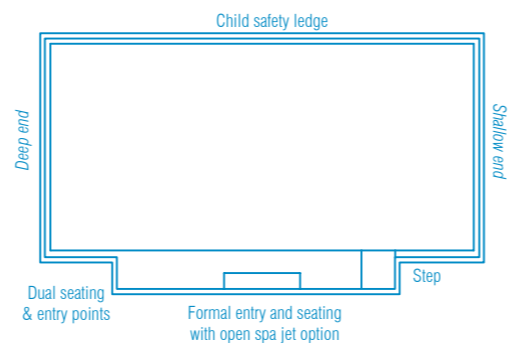

The dual entry and exit points allow for versatile positioning to perfectly compliment any backyard design.

The Amalfi swimming pool series comprises of four sizes and a width of 2.8m, with higher density living on the increase and small private exteriors the Amalfi Range has been specifically designed to be utilised in such areas.

The Amalfi series will meet the needs of the entire family.

Available Sizes:

LENGTH	WIDTH	DEEP END	SHALLOW END
8.2m	2.8m	2.06m	1.27m
7.2m	2.8m	1.98m	1.27m
6.2m	2.8m	1.88m	1.27m
5.2m	2.8m	1.78m	1.27m
4.2m	2.8m	1.65m	1.27m

The luxurious Venice is the benchmark for the basic rectangle pool shape; available in an array of sizes with additional specification available we're sure you'll love it.

Available Sizes:

LENGTH	WIDTH	DEEP END	SHALLOW END
10.5m	4.4m	1.98m	1.14m
9.5m	4.4m	1.93m	1.18m
8.5m	4.4m	1.90m	1.22m
7.6m	4.4m	1.86m	1.26m