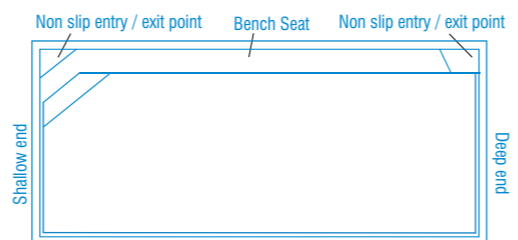

12.1m x 4.4m has no third (bottom) step in shallow end

Brampton Slimline

The strong geometrical features of the Brampton Slimline are designed to compliment contemporary and traditional landscapes.

Bold and sophisticated, the Brampton Slimline boasts dual entry and exit points making it extremely versatile on its position in most settings.

The Brampton Slimline has bench seating running the full length of the pool which helps on its close proximity to houses and structures close by.

The sleek design provides an unobstructed swim area that creates a spacious feel and the perfect family pool.