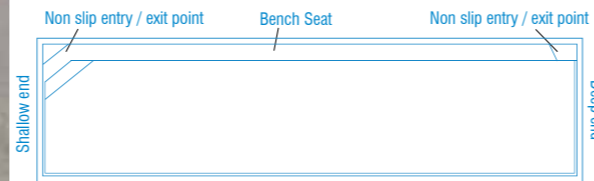

Brampton Lap

The strong geometrical features of the Brampton Lap are designed to compliment contemporary and traditional landscapes.

Bold and sophisticated, the Brampton Lap boasts dual entry and exit points making it extremely versatile on its position in most settings.

The Brampton Lap has bench seating running the full length of the pool which helps on its close proximity to houses and structures close by.

The sleek design provides an unobstructed swim area that creates a spacious feel and the perfect family pool.