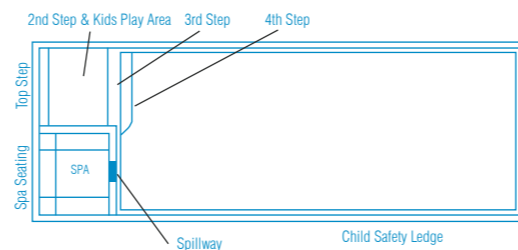

Brooklyn

A stunning one piece configuration that has been designed with the whole family in mind.

The entry point steps down into a versatile platform that is ideal as a kids play area or water lounge to sit and relax in.

Designed with a spillway the pool and spa can run simultaneously eliminating any additional power costs, alternatively they can be run independently.

The generous swimming area has been designed to be totally un-obstructed, which is ideal for swimming laps and active families.

There is no other pool that can offer all of these features.

With its square lines and designer looks we are sure your whole family will love it.

Available Sizes:

LENGTH	WIDTH	DEEP END	SHALLOW END
12.1m	4.4m	2.08m	1.34m
10.6m	4.4m	1.9m	1.34m
9.6m	4.4m	1.85m	1.34m
8.6m	4.4m	1.8m	1.34m
7.6m	4.4m	1.70m	1.34m
6.6m	4.4m	1.65m	1.34m

Spa Area: 1.8m x 1.92m

Platform area 1.85m x 1.7m

Copyright Design Registration No: 362911 - No: 362910