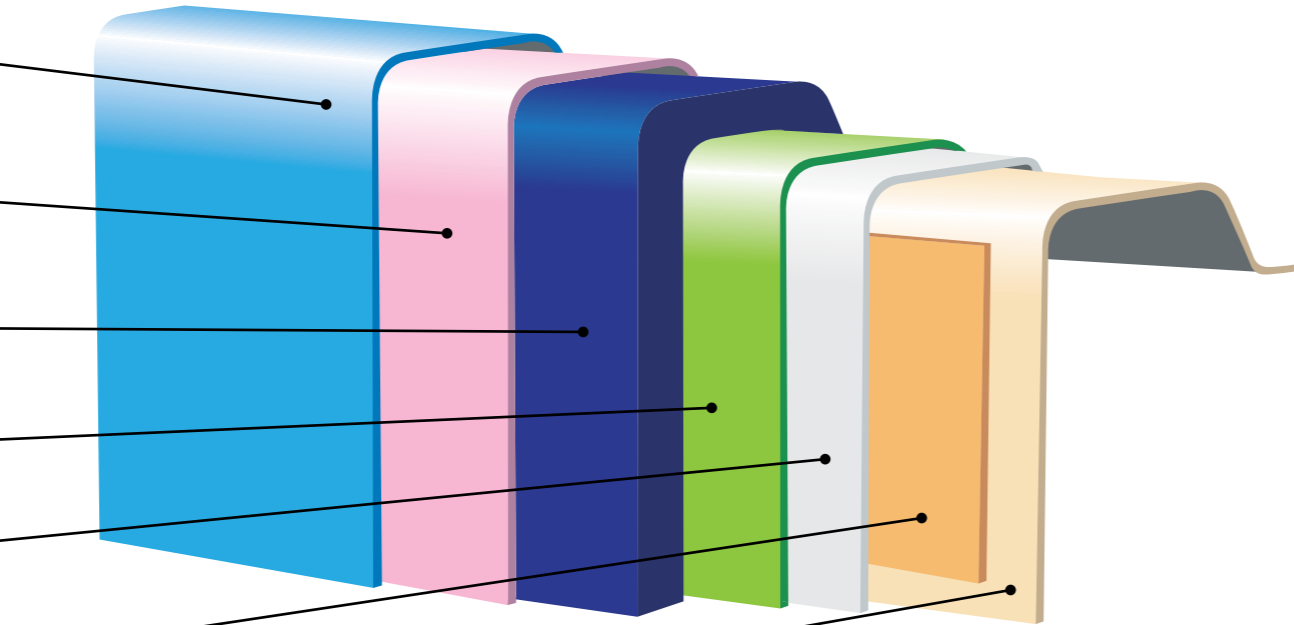

Note: Lifetime guarantee is subject to standard Barrier Reef Pools warranty terms and Australian Standards.

**ADVANCED
POOL COLOUR TECHNOLOGY**
OPTIONAL LIFETIME INTERIOR SURFACE GUARANTEE

New Generation high performance fibreglass