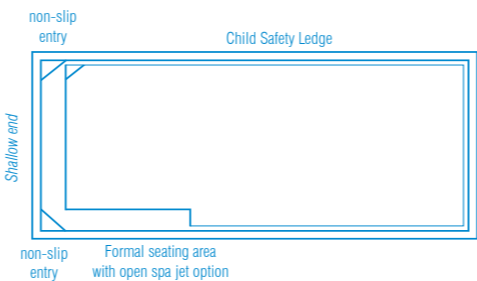

Billabong

Some things in life will never date and the Billabong is one of them. With four square corners, this rectangle pool is full of class & style. With dual entry steps located at both sides of the shallow end this pool can be conveniently placed in just about any area.

A major feature of the Billabong is the massive swim area inside the pool, with the seating area being located at the shallow end this allows for a totally free swimming area for the majority of the pool. This is great for kids who love to jump in and play around in the deeper areas of the pool.

Landscaping around this pool is best kept simple to compliment the stylish design.