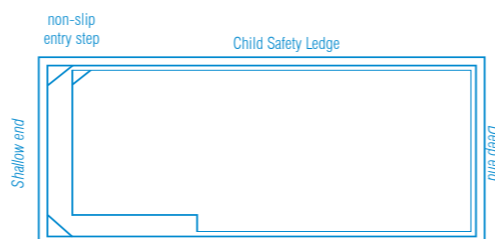

Billabong Slimline

Square, deep, stylish but simple, this concrete style pool has it all.

Specifically devised for today's modern style homes, the Billabong Slimline offers the perfect solution for homes with restricted space and those without.

Providing generous swimming length and great depth to maximise your swimming area whilst providing enough swim outs to truly entertain.

Designed with dual benches the Billabong can be versatile on its placement close to boundaries and buildings.

Available Sizes:

LENGTH	WIDTH	DEEP END	SHALLOW END
7.2m	2.8m	1.81m	1.24m
6.2m	2.8m	1.72m	1.24m