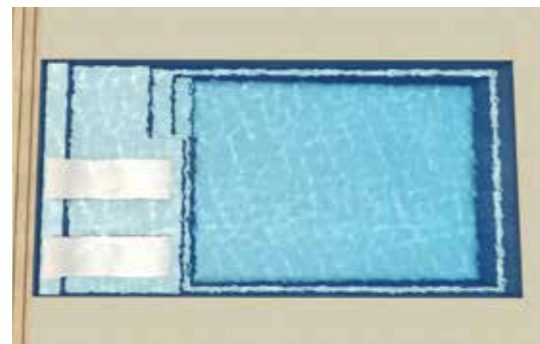

Sunseeker Slimline

The Sunseeker Slimline is our most recent addition to our ever expanding range of modern designs. This elegantly simple clean line design boasts it all, a full length step for easy access, a massive splash deck for simply lazing around with family and friends or utilise this space as a fun filled kids play area. With recessed steps the Sunseeker Slimline has an uninterrupted swimming section.

As with all Barrier Reef Pool designs the Sunseeker Slimline incorporates the safety ledge for our junior swimmers, non-slip benches and steps, smooth edges and our vibrant range of shimmer colours.

The Sunseeker Slimline meets the needs of the entire family.

LENGTH	WIDTH	DEEP END	SHALLOW END
7.2m	3.5m	1.7m	1.34m

Please Note: all dimensions are approximate.