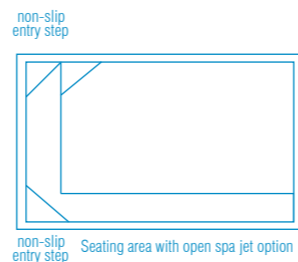

Plunge Slimline

Designed for those small areas where space is often restricted or for those who are just simply looking for a small plunge pool to cool off and relax in. Either way, the Billabong Plunge offers the perfect solution.

Designed with dual entry steps, this pool can be positioned in just about any area, the bench seating area has been incorporated length ways down the pool and across the entry area to facilitate the open spa jet option that suits this pool so well.

With a constant depth of 1.6m this Billabong Plunge pool still allows for those who want to jump in and have some real fun in the pool.