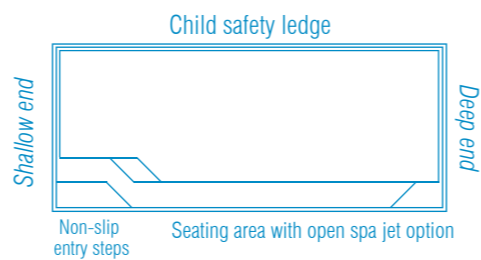

LENGTH	WIDTH	LANE WIDTH	FLAT BOTTOM
12.2m	3.45m	2.6m	1.35m

Caprice

The Caprice Slimline is the perfect pool for those smaller backyards where getting a pool may not have been possible before.

Measuring 5.2m in length and 2.8m in width the Caprice offers an excellent swimming space for the whole family.

With a bench seat running down one side which also allows you to incorporate an open spa seat option for those times where you just want to cool off and relax.

The Caprice Slimline also has an entry point located at each end which allows you to be versatile on its placement in any area.