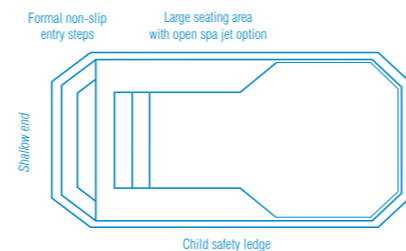

With square corners and identical lane widths as the Venice, Venice Slimline, Billabong, Billabong Slimline and Caprice pool ranges, the options are extensive and only limited to your imagination. Not only is the Hamilton Spa a great place to sit and relax away from the kids but it will transform the look of your pool area into a stunning retreat.

The Spa can run simultaneously with the pool, eliminating any additional power costs or alternatively they can be run independently.

DUAL ENTRY POINTS

Available Sizes:

LENGTH	WIDTH	FLAT BOTTOM
3.8m	1.6m	1m
2.8m	1.6m	1m

Swim Spa

The Swim Spa is the perfect balance for those who want the best of both worlds, swimming and relaxing.

With generous seating located on both sides of the entry this pool is ideally designed with spa options in mind. (e.g. spa jets, air bed, heating, swim jets)

With a deep end depth of 1.5m the Swim Spa has great depth for those who also want to jump in and have some real fun.

The Swim Spa will change your lifestyle & create the perfect relaxing area after a hard day.