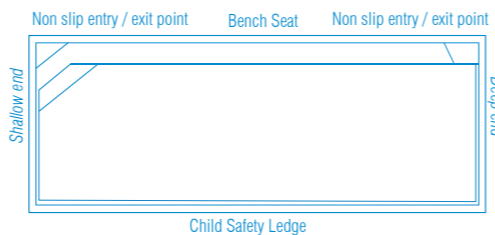

Brampton

The strong geometrical features of the Brampton are designed to compliment contemporary and traditional landscapes.

Bold and sophisticated, the Brampton boasts dual entry and exit points making it extremely versatile on its position in most settings.

The Brampton has bench seating running the full length of the pool which helps on its close proximity to houses and structures close by.

The sleek design provides an unobstructed swim area that creates a spacious feel and the perfect family pool.

LENGTH	WIDTH	DEEP END	SHALLOW END
12.1m	4.4m	2.06m	920mm
11.2m	4.4m	2.06m	970mm
10.1m	4.4m	2.06m	1.07m
9.2m	4.4m	2.06m	1.17m
8.2m	4.4m	2.06m	1.27m
7.2m	4.4m	1.98m	1.27m
6.2m	4.4m	1.88m	1.27m
5.2m	4.4m	1.78m	1.27m

12.1m x 4.4m has no third (bottom) step in shallow end