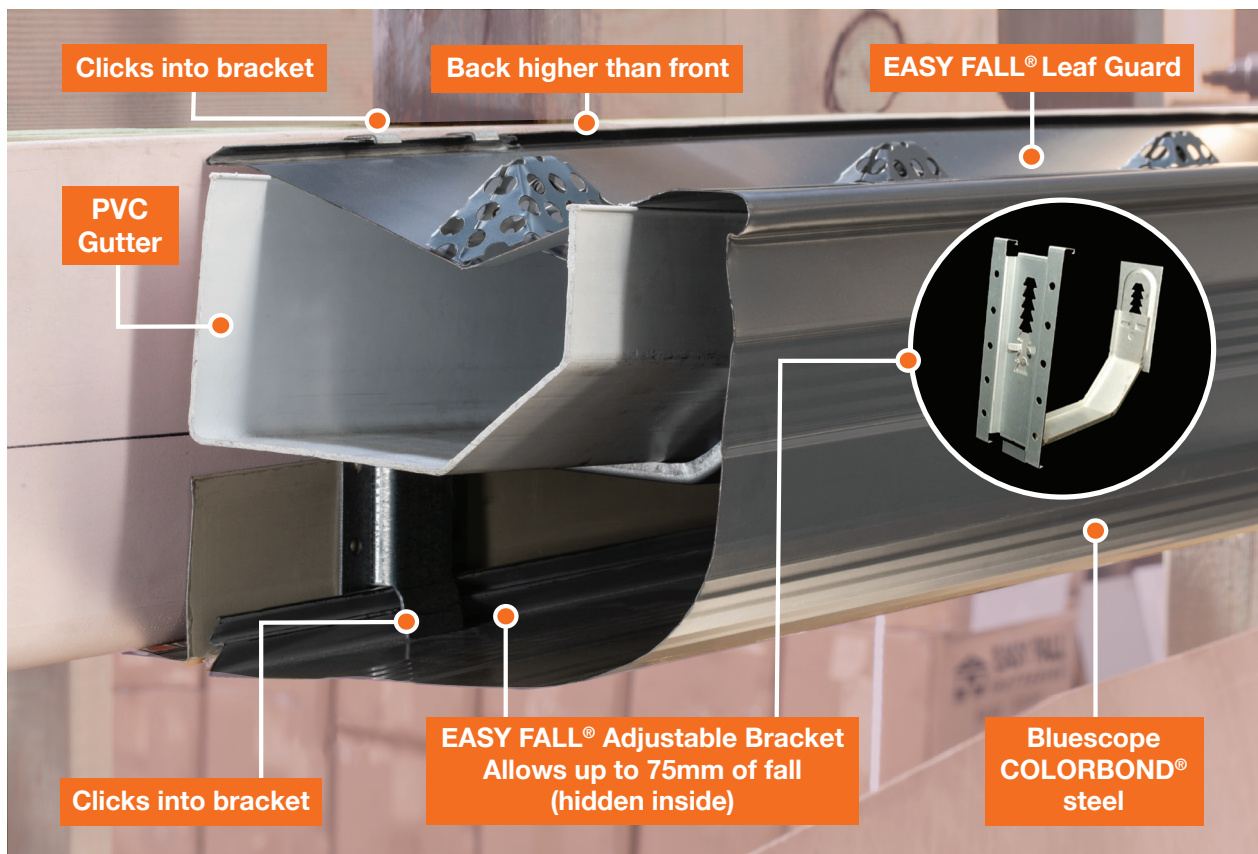

Say Goodbye to Guttering Problems

Are you tired of dealing with clogged or overflowing gutters every time it rains? Conventional gutters don't have enough fall for water to flow efficiently. With only 1mm of fall per metre, they are prone to overflowing in heavy rain, causing damage to fascias, water ingress into the home, attracting termites and causing rising damp issues.

Introducing our innovative solution: the EASY FALL® Guttering System. This amazing system, designed in Australia, outperforms all other guttering, by providing up to 7 times more fall; ensuring water is swiftly directed away from your home to the downpipes, in the heaviest of rain.

Patented
Australian
Invention

Manufactured
in Australia

25 Year
Rust Proof
Warranty

Family Owned
and Operated