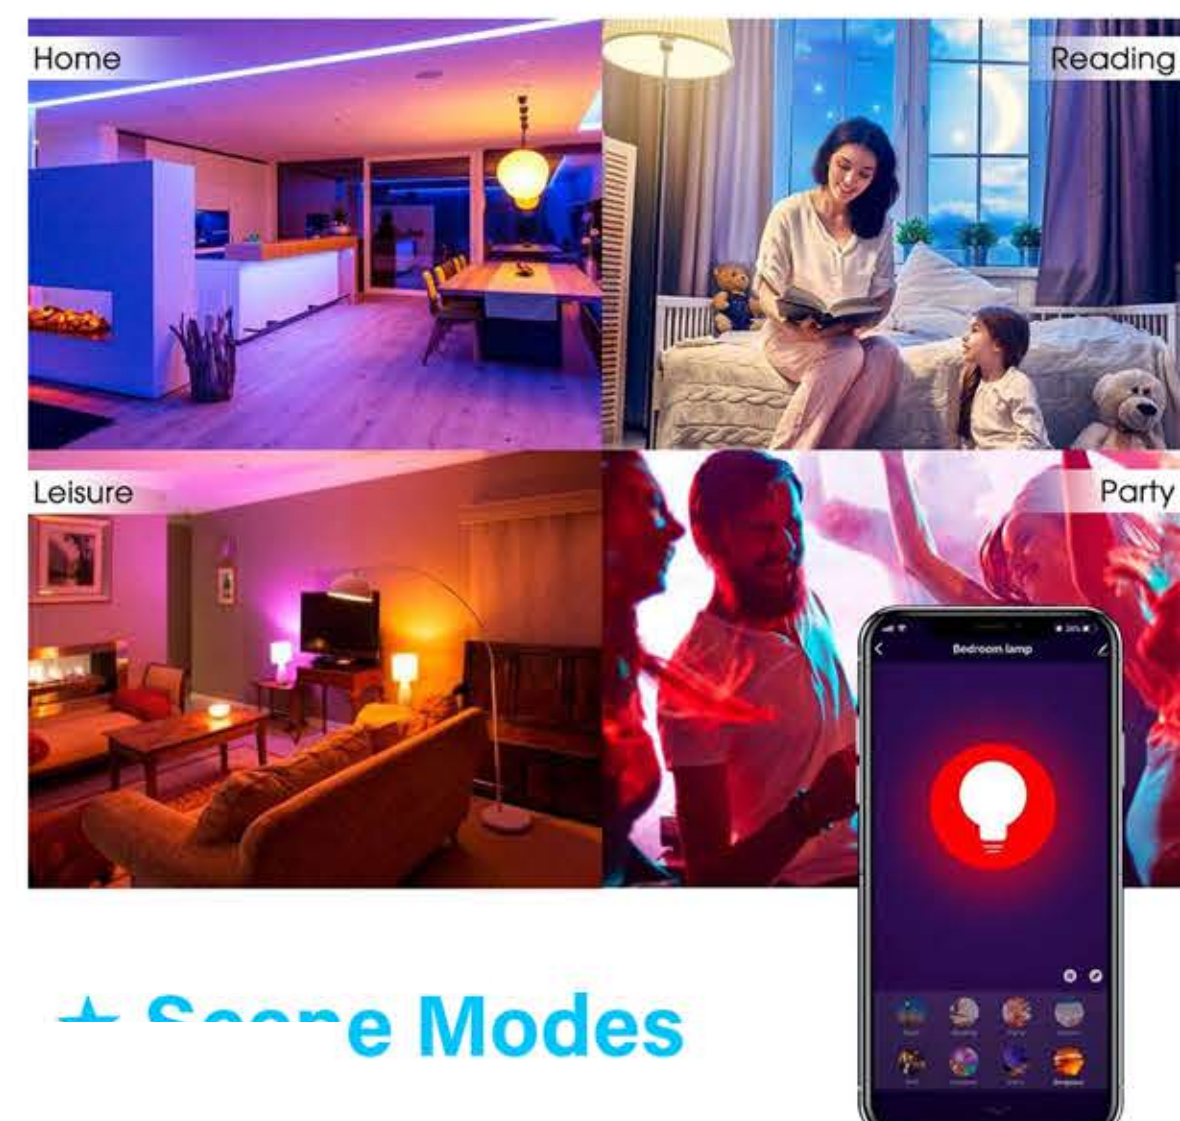

Scene Modes

CALL US NOW ON 0800 477 476 or visit prismlighting.co.nz

facebook.com/prismlighting.co.nz