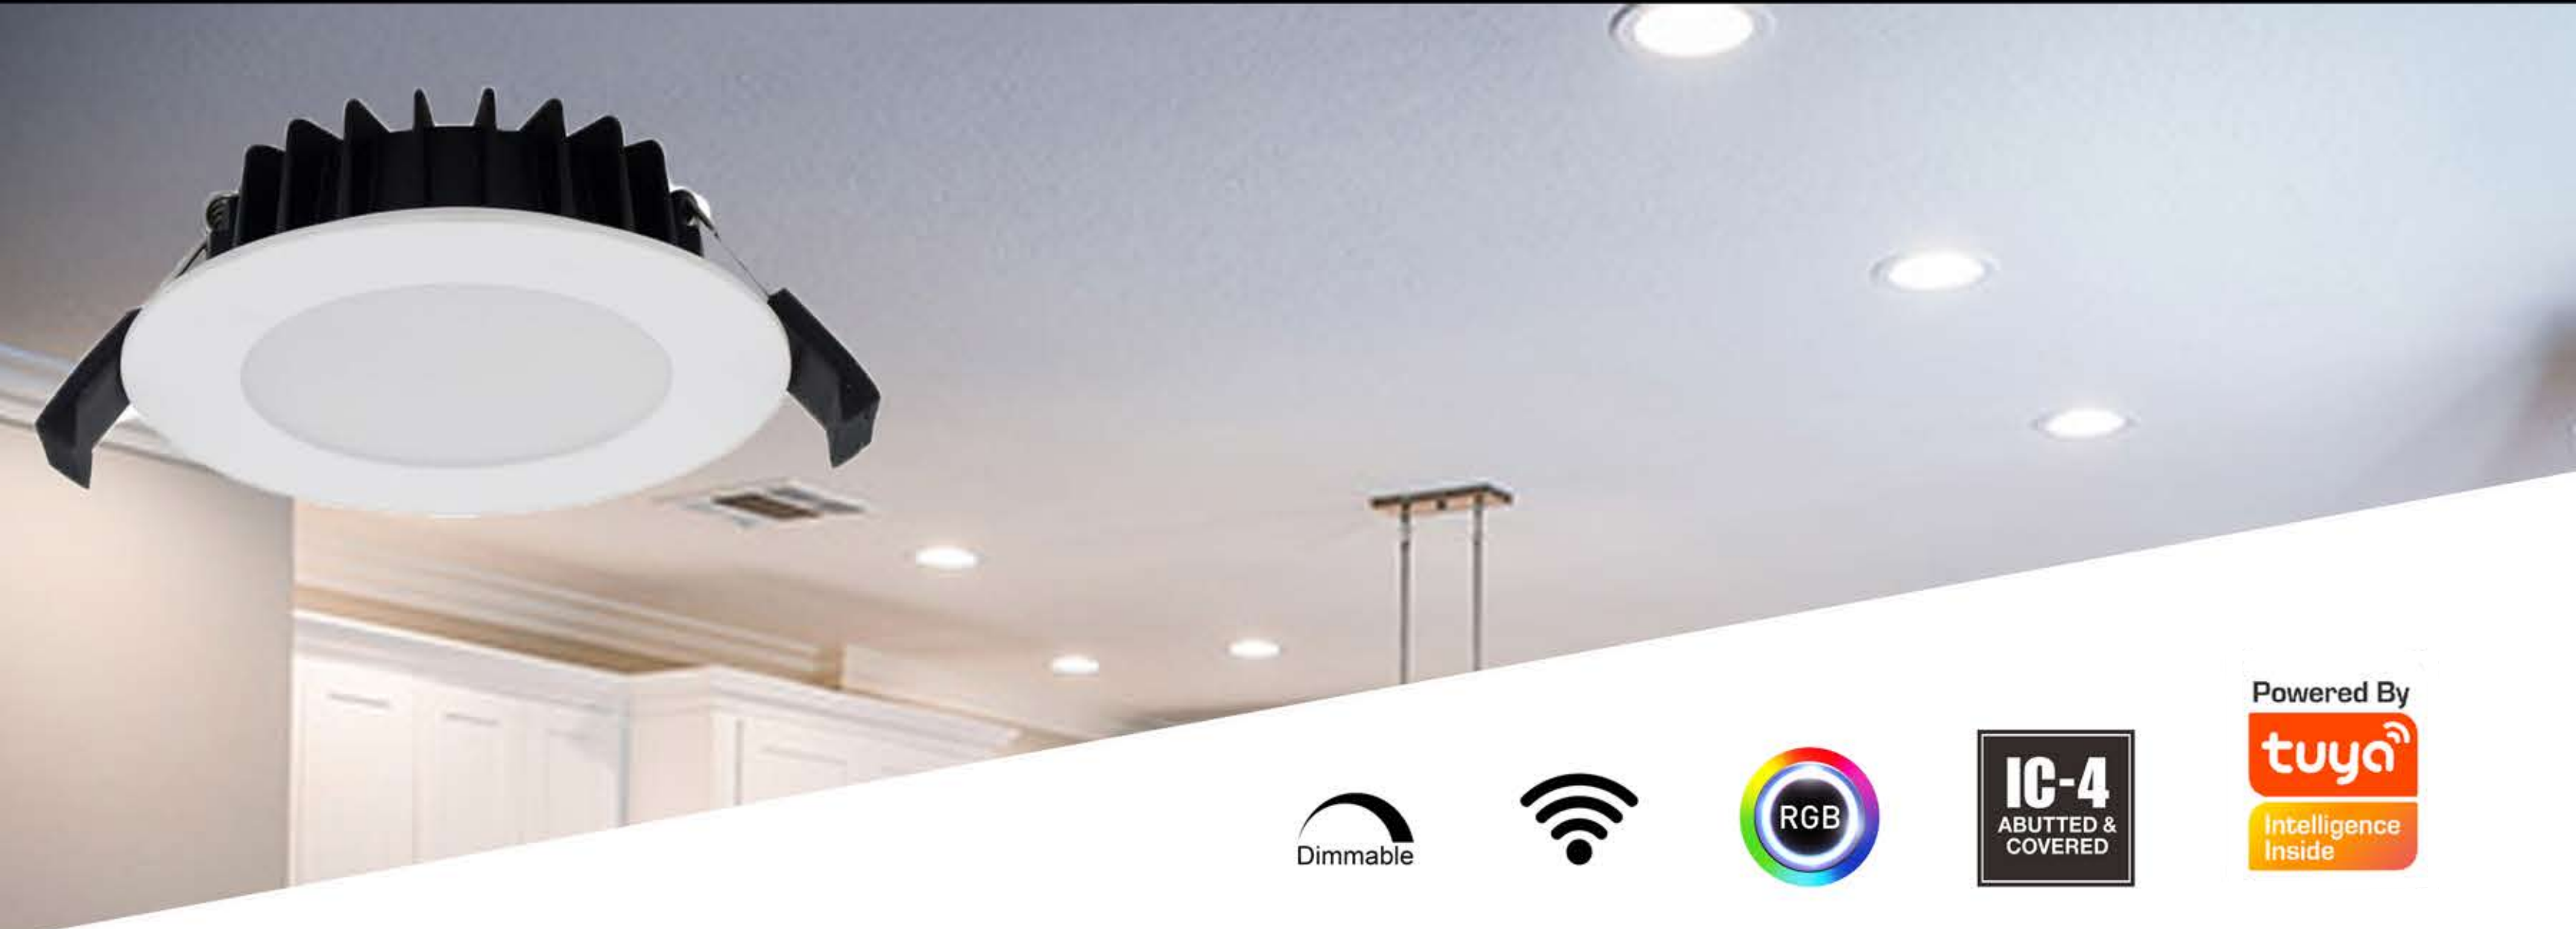

# Lighting Redefined

Prism brings a new generation of smart LED lighting products to the NZ market. Combining a high level of quality with a huge range of functionality - Prism gives everybody the opportunity to turn their home into a smart home. We specialise in offering an 'in-home' assessment and taylor made solution for every home!

**BOOK A FREE IN HOME LIGHTING ASSESSMENT TODAY!**

- Wifi or Bluetooth Control with no hub required
- Inbuilt dimming
- Inbuilt colour variation
- Full RGB control, 16 million colours
- Scene modes
- Voice control, Amazon Alexa and Google Home
- Timer control function
- Remote control from anywhere
- Group control function
- Access from multiple devices
- Customisable automation settings
- Extended warranties