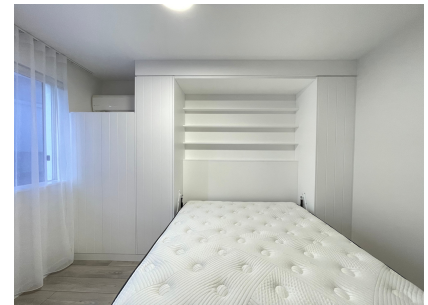

BEDSPACEDESIGN

Custom designed **WALL BEDS & CABINETS**

At Bed Space Design, we create custom-made interior solutions that combine convenience and function with eye-catching design. We look after all aspects from design to installation, so our clients receive the highest quality product and the customer service they deserve.

Wall Beds with Fold Down Desk Options

Wall Beds with Custom Storage

What

“

CLIENTS ARE SAYING

Bed Space Design were wonderful to work with. Quality workmanship and efficient service. The installation of the Queen Murphy bed and surrounding cupboards allows a wonderful solution for combined storage and guest accommodation without taking up the whole space in our study. The finished look is modern and sleek.