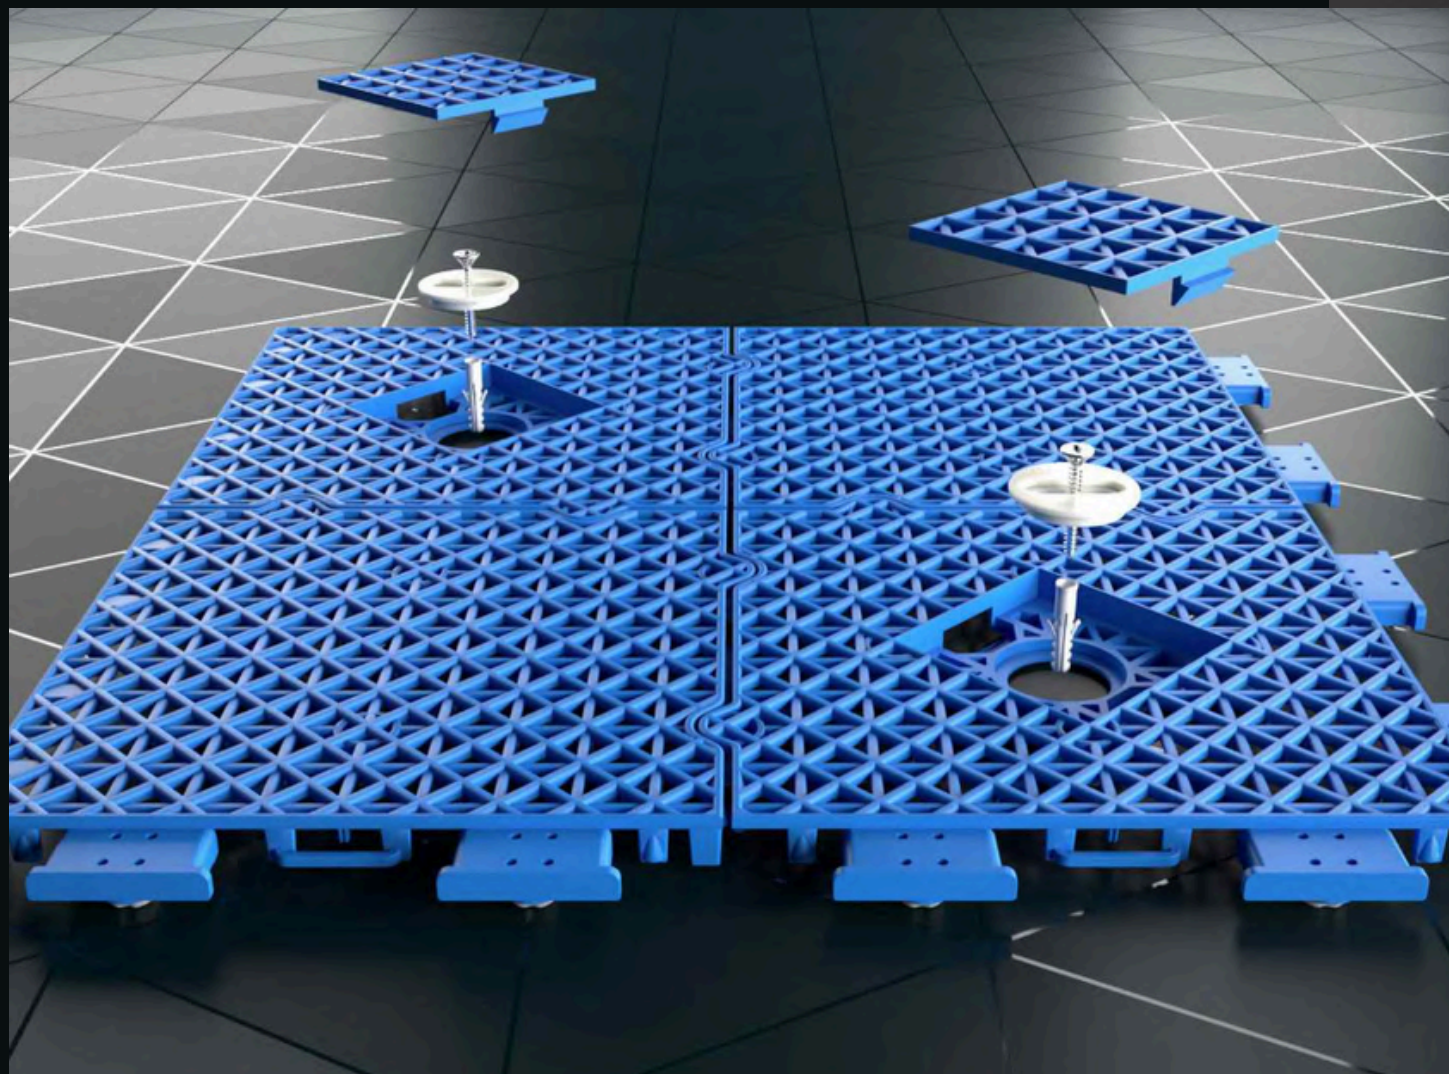

Double Anchor Point Technology

Introducing our revolutionary **Double Anchor Point Technology**, a game-changer in sport court tile design. Unlike other companies that either lack anchor points or offer single anchor point systems, our innovative technology delivers **unmatched stability**, ensuring your court remains **solid** and **secure** under the most intense gameplay.

This design enhances your court's performance, providing **maximum support** and **preventing shifting**. With two anchor points strategically placed per tile, our technology resists tile cupping compared to single anchor point designs.

DreamCourts' tiles are uniquely designed with expansion joints throughout the tile to resist thermal expansion and increase the flexibility. This innovative design helps prevent tile deforming from weather changes, setting us apart from our competitors.

TILE FEATURES

Both our tile products are UV resistant and Anti-fade

Elite Pro II

- Small Ball Sports & Basketball
- Premium Bounce Quality
- Elite Grip Rating
- 10 Year Warranty
- Injury Prevention Technology
- Up to 30% Noise Reduction
- Double Anchored
- Double Cushioning

Elite X II

- Large Ball Sports & Commercial
- Industrial Cushioning
- 99% Bounce Performance
- 15 Year Warranty
- Elite Grip Rating
- Up to 35% Noise Reduction
- Double Anchored