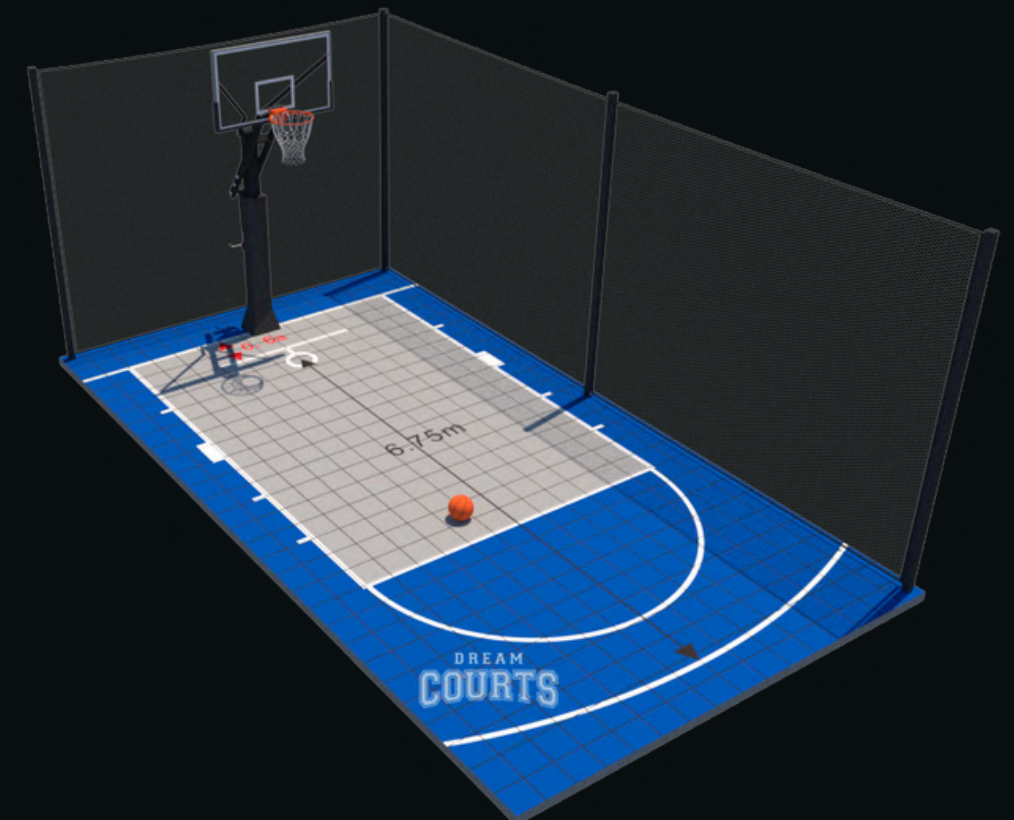

We continue to have a strong and aligned working relationship having successfully partnered on national installations across private, public, schools and commercial facilities and are enjoying the realisation of some exciting projects including FIBA accredited indoor timber courts that will see the NBL playing professional games on the DreamCourts solution.

WHY CHOOSE DREAMCOURTS?

3D Render

Transforming your vision of a sports court into a lifelike representation, allowing you to visualize the final result before construction begins.

2D Design Service

We are committed to understand your vision and transform it into a practical, visually appealing design. Our detailed layouts for sports courts are tailored to meet your exact specifications, ensuring optimal dimensions and layout.

Concrete Plan

Our Concrete Plan provides a detailed blueprint for the installation of your sports court or DreamHoops. We determine the ideal dimensions and placement, ensuring optimal space utilization and guaranteeing accuracy and adherence to standards.

Augmented reality (AR)

Our Site Inspection team can bring the entire court experience to your backyard. Using AR technology, we can walk you through different court orientations, showcase various colour combinations, and explore available accessories.