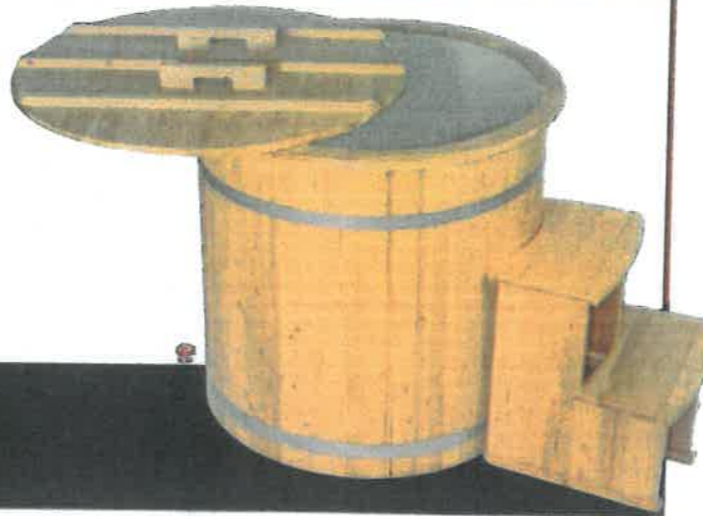

OPEN

Monday - Friday

Tuesday - Friday

9:00 - 17:00

9:00 - 14:30

Saturday by Appointment

MADE FROM A-GRADE CANADIAN CEDAR OUR TRADITIONAL HOT TUB & SAUNAS ARE HIGH QUALITY AND THE MOST COMPETITIVELY PRICED IN THE AUSTRALIAN MARKET .

CEDAR SAUNAS

RELAX. LIFESTYLE. FAMILY FUN.

CEDAR HOT TUBS

Brought to you by... **SPROUTWELL**

Where Growing Incorporates Lifestyle... Backyard Entertainment & Outdoor Living

Ice Tub Range

PLUNGE CEDAR ICE TUB

- Lined in Western Red Cedar
- Stainless Steel Straps
- Formed internal Acrylic Lined Seat

RRP - \$2,197

OVAL CEDAR ICE TUB

- Western Red Cedar
- 316 Stainless Steel lined
- Stainless Steel Straps

Option to upgrade to Powder coated Black Straps for \$350.00