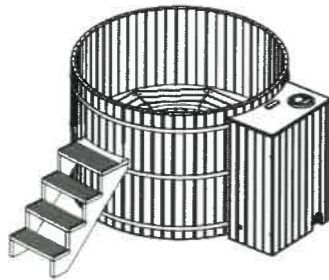

RELAX

FAMILY FUN

LIFESTYLE

CEDAR HOT TUB SMALL

Size: 1530mm x 1245mm
(1700 Litres)

Suits 2-4 people

Price: \$11,397.00

CEDAR HOT TUB MEDIUM

Size: 1830mm x 1245mm
(2460 Litres)

Suits 4-6 people

Price: \$12,697.00

CEDAR HOT TUB LARGE

Size: 2140mm x 1245mm
(3365 Litres)

Suits 6-8 people

Price: \$14,797.00

NOTE: Automatic chlorination not Included. Requires a 25amp circuit to a 15amp outlet by an electrician.

Scan the QR code to head to our website

New Enjoy the benefits of an icetub with the amazing appeal of Cedar Wood!

CEDAR ICE TUB

Size: 800mm DIA x 1000mm High

Price: \$2,197.00

SPECIFICATIONS

- 500L Capacity
- Lined in Western Red Cedar
- Stainless Steel Straps
- Formed Internal Acrylic Lined Seat
- *Chillers Coming Soon*