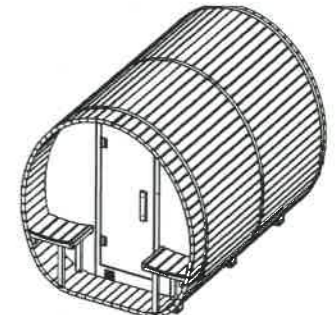

Scan the QR code to head to our website

New Enjoy the benefits of an icetub with the amazing appeal of Cedar Wood!

CEDAR ICE TUB

Size: 800mm DIA x 1000mm High

Price: \$2,197.00

SPECIFICATIONS

- 500L Capacity
- Lined in Western Red Cedar
- Stainless Steel Straps
- Formed Internal Acrylic Lined Seat
- *Chillers Coming Soon*

Some major benefits of an Ice Tub include immune health support, muscle recovery, reducing inflammation/swelling & much more!

CEDAR SAUNA INCLUSIONS

- 8MM Glass Door
- Electric Heater: 220-240V/4.5KW or 6.0KW
- Bucket & Ladle
- Benches & Back Rest (2pc)
- Internal Light
- Porch Area Including Seats
- Hygrometer/Sand Timer
- Sauna Stones
- Shingle Roof
- Optional Wood Heater (Large Sauna Only) - **\$1,400.00**

CEDAR SAUNA 1800

1800L x 1828W x 1914H
Suits 2-4 Adults (Without Porch)
Suits 2 Adults (Porch)

Price: \$8,997.00

1800 Model with Porch - Option for half glass in back wall.

CEDAR SAUNA 2400

2350L x 1760W x 1977H
Suits 4-6 Adults