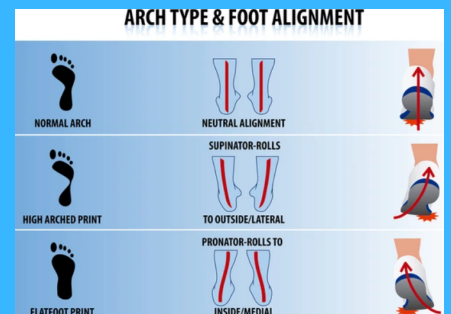

CUSTOM FEET

Custom Orthotic Insoles

\$0 FREE CUSTOM ORTHOTICS HEAT, MOULD & WEAR IN 10 MINUTES

AAMI Claim with your health insurance - BRING YOUR CARD

CUSTOM ORTHOTICS CAN HELP WITH:

Alignment to improve athletic performance and prevent injury.