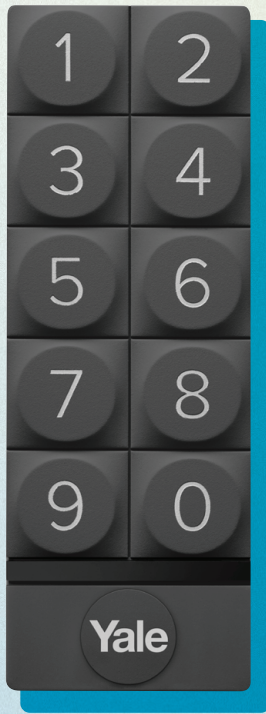

Compatible with Assure Lock® range

YDM ACCESS KIT

Keep your home secure

Check if your door is locked from anywhere.

Monitor access from anywhere

Always know who is coming and when.

Control who has access

Let visitors in and out when you aren't home.

Enable voice assistant

Integrate with voice assistants, including Amazon Alexa, Google Assistant, Samsung SmartThings and Siri for hands-free control.

Compatible with 3109A, 4109A

SMART KEYPAD

FEATURES:

- Compatible with Yale Unity Entrance Lock
- Connects to your Yale Access app to tell you who comes and goes
- 220 PIN codes
- One touch locking
- Hassle free installation. No hard wiring