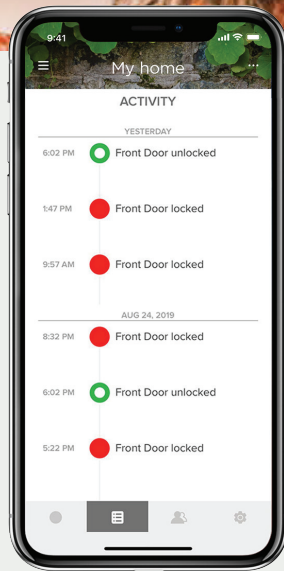

Digital keyless entry

Trusted every day

The Yale Access functionalities

App control
Lock and unlock your door from your app, anywhere in the world.

DoorSense™ technology
The lock will check the status of the door and tells you if your door is securely closed and locked.

Activity monitoring
See who comes and when with the Activity Feed. Check who unlocked the door and if or when it was actually opened. Set-up alerts to notify when specific people arrive home.

Guest access
Grant unlimited digital keys valid for a few weeks, a few hours, or a few minutes. Never worry about lost or stolen keys again. Access can be app access or code only sent via a text message.

Grant entry from wherever you are with the Yale Access app

Remote access means you can let in family, friends and trusted visitors like the cleaner or dog walker – from anywhere – when your compatible Yale Access Lock is paired with Yale Connect Wi-Fi bridge.

Know the ins and outs of your home

The 24/7 activity feed will help you check who is coming and when – even when you're not there. You'll know when guests have arrived, what time your children got home, and whether a tradesman or cleaner was in to get the job done.