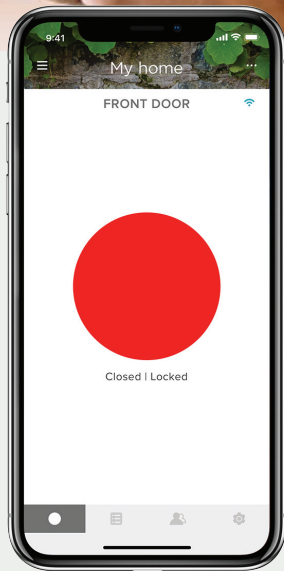

Digital keyless entry

Trusted every day

The Yale Access functionalities

App control
Lock and unlock your door from your app, anywhere in the world.

DoorSense™ technology
The lock will check the status of the door and tells you if your door is securely closed and locked.

Activity monitoring
See who comes and when with the Activity Feed. Check who unlocked the door and if or when it was actually opened. Set-up alerts to notify when specific people arrive home.

Guest access
Grant unlimited digital keys valid for a few weeks, a few hours, or a few minutes. Never worry about lost or stolen keys again. Access can be app access or code only sent via a text message.

Grant entry from wherever you are with the Yale Access app

Remote access means you can let in family, friends and trusted visitors like the cleaner or dog walker – from anywhere – when your compatible Yale Access Lock is paired with Yale Connect Wi-Fi bridge.