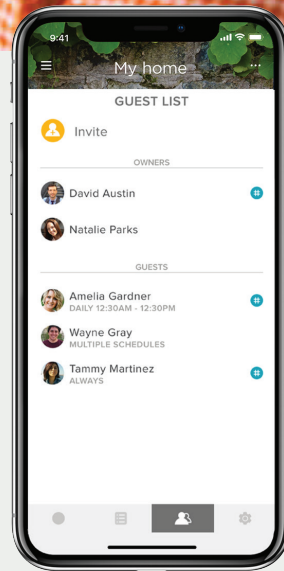

Digital keyless entry

Trusted every day

The Yale Access functionalities

App control
Lock and unlock your door from your app, anywhere in the world.

DoorSense™ technology
The lock will check the status of the door and tells you if your door is securely closed and locked.

Activity monitoring
See who comes and when with the Activity Feed. Check who unlocked the door and if or when it was actually opened. Set-up alerts to notify when specific people arrive home.

Guest access
Grant unlimited digital keys valid for a few weeks, a few hours, or a few minutes. Never worry about lost or stolen keys again. Access can be app access or code only sent via a text message.

Grant entry from wherever you are with the Yale Access app

Remote access means you can let in family, friends and trusted visitors like the cleaner or dog walker – from anywhere – when your compatible Yale Access Lock is paired with Yale Connect Wi-Fi bridge.