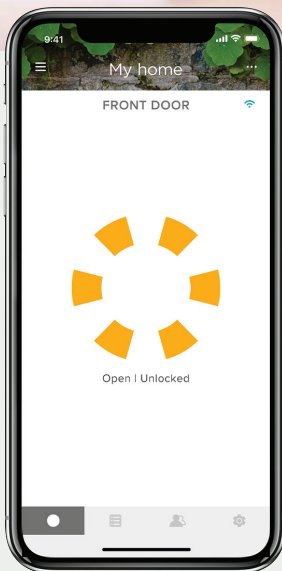

Digital keyless entry

Trusted every day

The Yale Access functionalities

App control
Lock and unlock your door from your app, anywhere in the world.

DoorSense™ technology
The lock will check the status of the door and tells you if your door is securely closed and locked.

Grant entry from wherever you are with the Yale Access app

Remote access means you can let in family, friends and trusted visitors like the cleaner or dog walker – from anywhere – when your compatible Yale Access Lock is paired with Yale Connect Wi-Fi bridge.