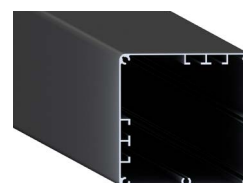

CUSTOM ALUMINIUM LOUVRE SYSTEMS

LC100

Model: Manual, Motorised

Freestanding, Wall Mounted

Specifications

- Max Dimensions: 8 x 4m
- Max Blade Width: 4m (Including beam)
- Maximum Span Without Post: 4 x 4 no middle post
- Color: Black, White, Charcoal, Custom (RAL)
- Material: AKZO Powder Coated Aluminium (Manual: Powder Coated Aluminium)
- Aluminium Grade: 6063-T5
- Post: 120 x 120 x 1.5mm
- Gutter: 58.4 x 56 x 30mm
- Beam: 150 x 40 x 1.5mm
- Blade: 170 x 32.1 x 1.5mm
- Motor: Grade IP67
- Light: 3000K Warm Light
- Tilt Range: 0-100 Degrees
- Wind Resistance: 100-110km/h
- Snow Load: 110-150kg/m² (56-60cm thickness)
- Warranty: 10 years on structures and 3 years on motors

Post