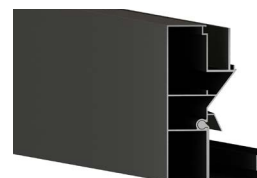

CUSTOM ALUMINIUM LOUVRE SYSTEMS

LC100

Model: Manual, Motorised

Freestanding, Wall Mounted

Specifications

- Max Dimensions: 8 x 4m
- Max Blade Width: 4m (Including beam)
- Maximum Span Without Post: 4 x 4 no middle post
- Color: Black, White, Charcoal, Custom (RAL)
- Material: AKZO Powder Coated Aluminium (Manual: Powder Coated Aluminium)
- Aluminium Grade: 6063-T5
- Post: 120 x 120 x 1.5mm
- Gutter: 58.4 x 56 x 30mm
- Beam: 150 x 40 x 1.5mm
- Blade: 170 x 32.1 x 1.5mm
- Motor: Grade IP67
- Light: 3000K Warm Light
- Tilt Range: 0-100 Degrees
- Wind Resistance: 100-110km/h
- Snow Load: 110-150kg/m² (56-60cm thickness)
- Warranty: 10 years on structures and 3 years on motors

Blade

Beam With Gutter

Post

CUSTOM ALUMINIUM LOUVRE SYSTEMS

LC150

Model: Motorised Only

Freestanding, Wall Mounted

Specifications

- Max Dimensions: 8 x 4m
- Max Blade Width: 4m (Including Beam)
- Maximum Span Without Post: 6 x 4 no middle post
- Color: Black, White, Charcoal, Custom (RAL)
- Material: AKZO Powder Coated Aluminium
- Aluminium Grade: 6063-T6
- Post: 150 x 150 x 2.0-3.0mm
- Beam With Gutter: 200 x 123 x 3.0mm
- Blade: 193 x 40 x 1.6-1.7mm
- Motor: Grade IP67
- Light: 3000K Warm Light + 6000K White Light (Stepless Dimming)
- Tilt Range: 0-110 Degrees
- Wind Resistance: 170-200km/h
- Snow Load: 110-300kg/m² (56-70cm thickness)
- Warranty: 10 years on structures and 3 years on motors

- Max Dimensions: Customized
- Max Blade Width: 4.5m (Including Beam)
- Maximum Span Without Post: 6 x 4.5 no middle post
- Color: Black, White, Charcoal, Custom (RAL)
- Material: AKZO Powder Coated Aluminium
- Aluminium Grade: 6063-T6
- Post: 150 x 150 x 3.0mm
- Beam With Gutter: 210 x 150 x 3.0mm
- Blade: 200 x 40 x 2.0mm
- Motor: Grade IP67
- Light: 3000K Warm Light + 6000K White Light (Stepless Dimming)
- Tilt Range: 0-100 Degrees
- Wind Resistance: 170-220km/h
- Snow Load: 110-310kg/m² (56-80cm thickness)
- Drainage: Hidden Drainage System
- Warranty: 10 years on structures and 3 years on motors