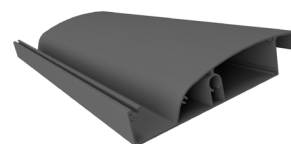

CUSTOM ALUMINIUM LOUVRE SYSTEMS

LC100

Model: Manual, Motorised

Freestanding, Wall Mounted

Specifications

- Max Dimensions: 8 x 4m
- Max Blade Width: 4m (Including beam)
- Maximum Span Without Post: 4 x 4 no middle post
- Color: Black, White, Charcoal, Custom (RAL)
- Material: AKZO Powder Coated Aluminium (Manual: Powder Coated Aluminium)
- Aluminium Grade: 6063-T5
- Post: 120 x 120 x 1.5mm
- Gutter: 58.4 x 56 x 30mm
- Beam: 150 x 40 x 1.5mm
- Blade: 170 x 32.1 x 1.5mm
- Motor: Grade IP67
- Light: 3000K Warm Light
- Tilt Range: 0-100 Degrees
- Wind Resistance: 100-110km/h
- Snow Load: 110-150kg/m² (56-60cm thickness)
- Warranty: 10 years on structures and 3 years on motors

- Max Dimensions: 8 x 4m
- Max Blade Width: 4m (Including Beam)
- Maximum Span Without Post: 6 x 4 no middle post
- Color: Black, White, Charcoal, Custom (RAL)
- Material: AKZO Powder Coated Aluminium
- Aluminium Grade: 6063-T6
- Post: 150 x 150 x 2.0-3.0mm
- Beam With Gutter: 200 x 123 x 3.0mm
- Blade: 193 x 40 x 1.6-1.7mm
- Motor: Grade IP67
- Light: 3000K Warm Light + 6000K White Light (Stepless Dimming)
- Tilt Range: 0-110 Degrees
- Wind Resistance: 170-200km/h
- Snow Load: 110-300kg/m² (56-70cm thickness)
- Warranty: 10 years on structures and 3 years on motors

Blade

Beam With Gutter

Post

CUSTOM ALUMINIUM LOUVRE SYSTEMS

LC200

Model: Motorised Only

Freestanding, Wall Mounted

Specifications

- Max Dimensions: Customized
- Max Blade Width: 4.5m (Including Beam)
- Maximum Span Without Post: 6 x 4.5 no middle post
- Color: Black, White, Charcoal, Custom (RAL)
- Material: AKZO Powder Coated Aluminium
- Aluminium Grade: 6063-T6
- Post: 150 x 150 x 3.0mm
- Beam With Gutter: 210 x 150 x 3.0mm
- Blade: 200 x 40 x 2.0mm
- Motor: Grade IP67
- Light: 3000K Warm Light + 6000K White Light (Stepless Dimming)
- Tilt Range: 0-100 Degrees
- Wind Resistance: 170-220km/h
- Snow Load: 110-310kg/m² (56-80cm thickness)
- Drainage: Hidden Drainage System
- Warranty: 10 years on structures and 3 years on motors