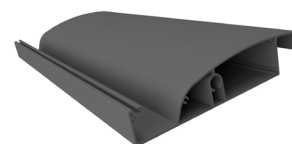

CUSTOM ALUMINIUM LOUVRE SYSTEMS

LC100

Model: Manual, Motorised

Freestanding, Wall Mounted

Specifications

- Max Dimensions: 8 x 4m
- Max Blade Width: 4m (Including beam)
- Maximum Span Without Post: 4 x 4 no middle post
- Color: Black, White, Charcoal, Custom (RAL)
- Material: AKZO Powder Coated Aluminium (Manual: Powder Coated Aluminium)
- Aluminium Grade: 6063-T5
- Post: 120 x 120 x 1.5mm
- Gutter: 58.4 x 56 x 30mm
- Beam: 150 x 40 x 1.5mm
- Blade: 170 x 32.1 x 1.5mm
- Motor: Grade IP67
- Light: 3000K Warm Light
- Tilt Range: 0-100 Degrees
- Wind Resistance: 100-110km/h
- Snow Load: 110-150kg/m² (56-60cm thickness)
- Warranty: 10 years on structures and 3 years on motors

Blade

Beam With Gutter

Post

CUSTOM ALUMINIUM LOUVRE SYSTEMS

LC150

Model: Motorised Only

Freestanding, Wall Mounted

Specifications

- Max Dimensions: 8 x 4m
- Max Blade Width: 4m (Including Beam)
- Maximum Span Without Post: 6 x 4 no middle post
- Color: Black, White, Charcoal, Custom (RAL)
- Material: AKZO Powder Coated Aluminium
- Aluminium Grade: 6063-T6
- Post: 150 x 150 x 2.0-3.0mm
- Beam With Gutter: 200 x 123 x 3.0mm
- Blade: 193 x 40 x 1.6-1.7mm
- Motor: Grade IP67
- Light: 3000K Warm Light + 6000K White Light (Stepless Dimming)
- Tilt Range: 0-110 Degrees
- Wind Resistance: 170-200km/h
- Snow Load: 110-300kg/m² (56-70cm thickness)
- Warranty: 10 years on structures and 3 years on motors

- Max Dimensions: Customized
- Max Blade Width: 4.5m (Including Beam)
- Maximum Span Without Post: 6 x 4.5 no middle post
- Color: Black, White, Charcoal, Custom (RAL)
- Material: AKZO Powder Coated Aluminium
- Aluminium Grade: 6063-T6
- Post: 150 x 150 x 3.0mm
- Beam With Gutter: 210 x 150 x 3.0mm
- Blade: 200 x 40 x 2.0mm
- Motor: Grade IP67
- Light: 3000K Warm Light + 6000K White Light (Stepless Dimming)
- Tilt Range: 0-100 Degrees
- Wind Resistance: 170-220km/h
- Snow Load: 110-310kg/m² (56-80cm thickness)
- Drainage: Hidden Drainage System
- Warranty: 10 years on structures and 3 years on motors