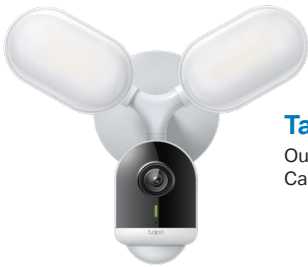

Tapo C720
Outdoor Floodlight
Camera

- **2800lm Adjustable Floodlight**
  Light the night up with high-intensity 2800 lm and angle-adjustable lighting.
- **2K QHD 4MP**
  Enhances your security by capturing more details with the resolution of 2560 × 1440 px.
- **150° Wide FOV**
  A wide FOV up to 150° provides a larger detection range covering more space.

- **Sound and Light Alarm**
  Triggers sound and light as an alarm when motion is detected.
- **IP65 Weatherproof**
  Offers excellent waterproof and dustproof performance for outdoor scenarios.

▶ Tapo Indoor Cameras

- **1080p Full HD**
  Provides you with crystal clear views

- **2K 3MP Ultra-High Definition**
  Provides you with crystal clear views

- **IR LED Night Vision:** Captures clear videos at night up to 30 ft away.
- **Alarm System:** Trigger alarm effects to frighten away unwanted visitors.
- **Two-Way Audio:** Communicate in real time through a built-in microphone and speaker.
- **Customisable Block Zones:** Set customisable block zones to keep private areas from being recorded.
- **Customisable Activity Zones:** Customise your activity zones to receive alerts for areas that matter most.
- **Local (Up to 512 GB) and Cloud Storage:** Save recorded videos to a microSD card (up to 512 GB) or by using Tapo Care cloud storage services.

- **2K QHD 4MP**
  Crystal-clear live view
- **Smart AI Detection**
  Free Person/Vehicle/Pet/ Baby Crying Detection and Notification
- **Indoor/Outdoor Usage**
  Exquisite design suitable for diversifie indoor/outdoor scenarios.

- **IP66 Weatherproof**
  Water and Dust Resistance
- **Starlight Colour Night Vision**
  Captures Low-light Images in incredible colourful detail
- **Colour Night Vision with Spotlights**
  With Dual-spotlights for better visibility in any condition

- **2K QHD 4MP**
  Crystal-clear live view
- **Smart AI Detection**
  Identifies people, pets, and abnormal sounds, notifying users as needed.
- **AI Image Enhancement + HDR**
  See more details even in low light environment with AI enhanced High-fidelity images

- **Physical Privacy Shutter**
  Enable to maintain your privacy with the lens blocked by the camera's shutter
- **Dual-IR System**
  Switch to the 940nm IR LED to watch over your baby without interrupting their sleep.
- **140°Wide-Angle Coveraget**
  Provides you with more viewable area

- **Magnetic Base:** Freely install the camera with the magnetic base.
- **Alarm System:** Trigger alarm effects to frighten away unwanted visitors.
- **Two-Way Audio:** Communicate in real time through a built-in microphone and speaker.
- **Customisable Block Zones:** Set customisable block zones to keep private areas from being recorded.
- **Customisable Activity Zones:** Customise your activity zones to receive alerts for areas that matter most.
- **Local (Up to 512 GB) and Cloud Storage:** Save recorded videos to a microSD card (up to 512 GB) or by using Tapo Care cloud storage services.