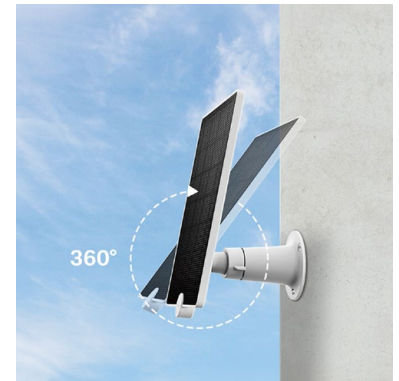

▶ Tapo Accessories

Tapo A200
Solar Panel

- 4.5W High Charging Power
- IP65 Weatherproof
- 4m Charging Cable
- 360° Adjustable Bracket

▶ Tapo Outdoor Cameras

Tapo C310
Tapo C310P2
Outdoor Security
Wi-Fi Camera