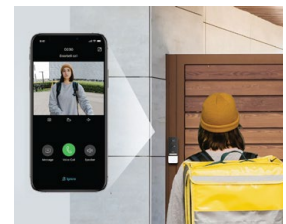

Smart AI identifies people, pets, and vehicles, notifying users as needed.

IP64 Weatherproof

Operates well on rainy days and in damp environments.

Full-Colour Night Vision

With the embedded spotlight, Tapo D230 reveals high-fidelity details and colour at night.