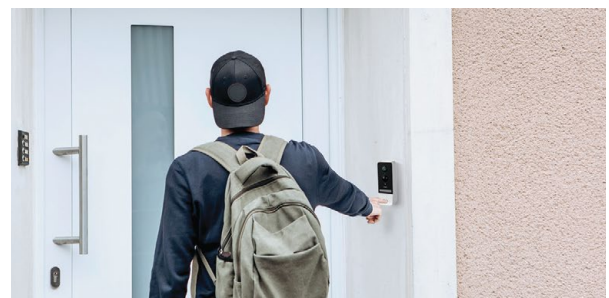

Two-Way Audio

Communicate with the outdoors directly through a built-in microphone and speaker.