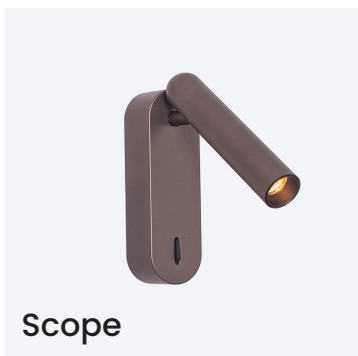

Slimduet

Scope