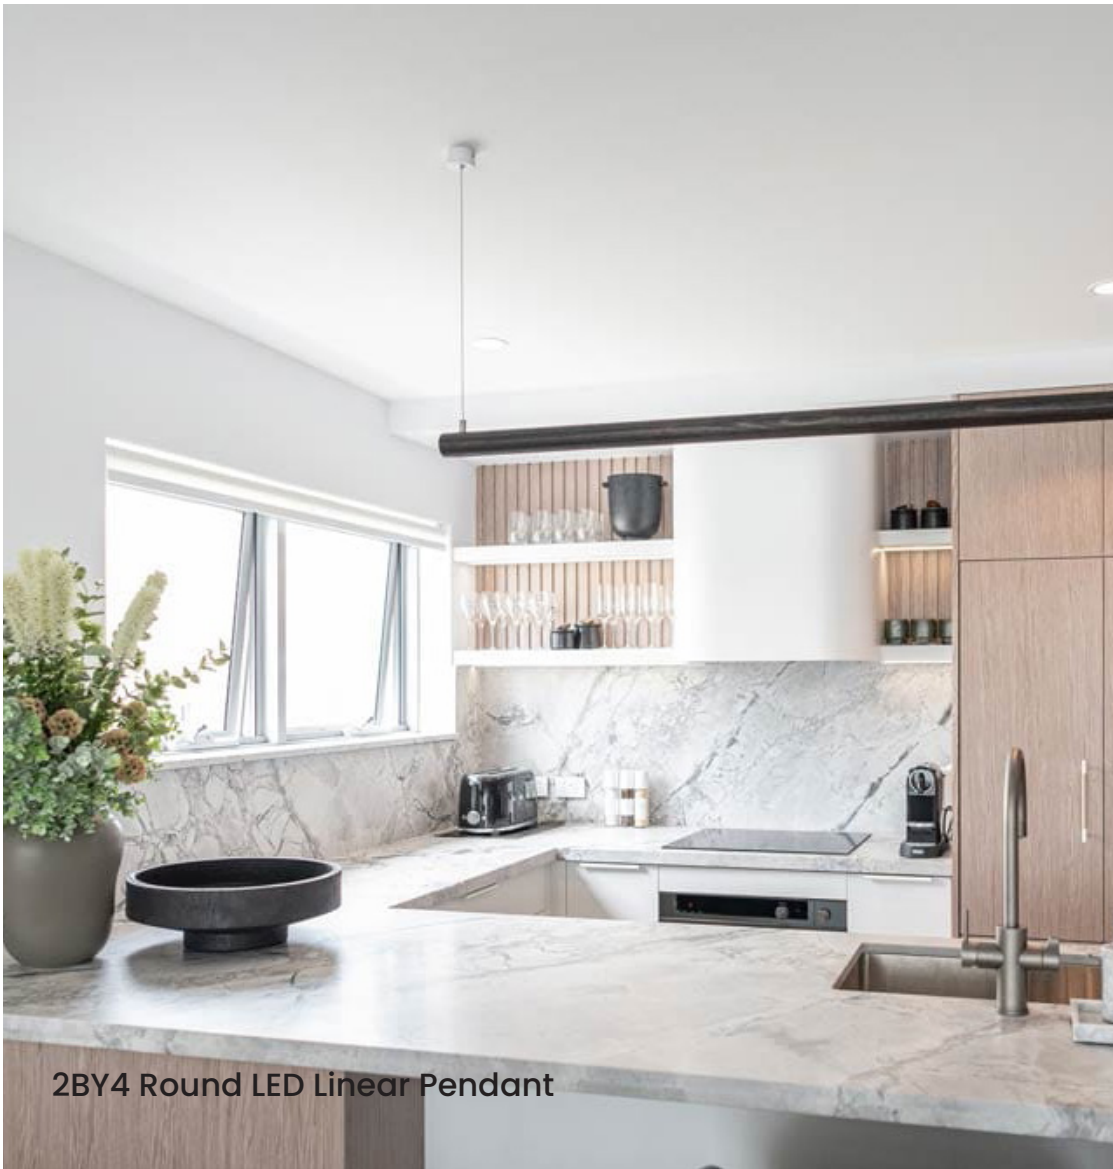

# ABOUT SPACE

lighting

LEVIA WITH MISSI GLASS

Caroline Double

Apenera

Poppy

Cambio C+D+B

2BY4 Round LED Linear Pendant