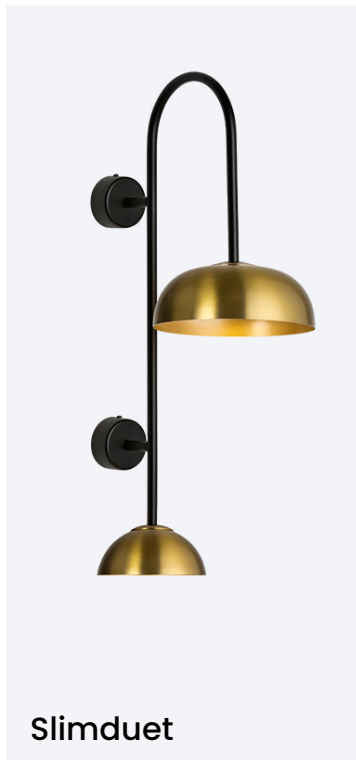

# ABOUT SPACE

lighting

LEVIA WITH MISSI GLASS

Caroline Double

Apenera

Poppy

Cambio C+D+B

2BY4 Round LED Linear Pendant

Bron

Vili

Camilla

2BY4 Round with Round Edge LED

2BY4 Square with Round Edge LED

Sputnik 4 LED

Hudson/ Hudson S

Verti

Silfa

Sekko

Travelli

Skyball

Forte

Terra 1

Beton

Sirolo

Slimduet

Luffy

Bask

Scope

Nendo

Tonya

*Seamless Eco-Conscious Design,  
Uncompromised Style.*