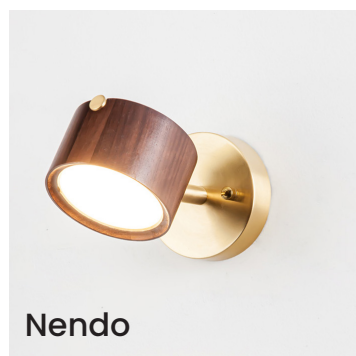

Bron

Vili

Camilla

2BY4 Round with Round Edge LED

2BY4 Square with Round Edge LED

Sputnik 4 LED

Hudson/ Hudson S

Verti

Slimduet

Luffy

Bask

Scope

Nendo

Tonya

*Seamless Eco-Conscious Design,  
Uncompromised Style.*