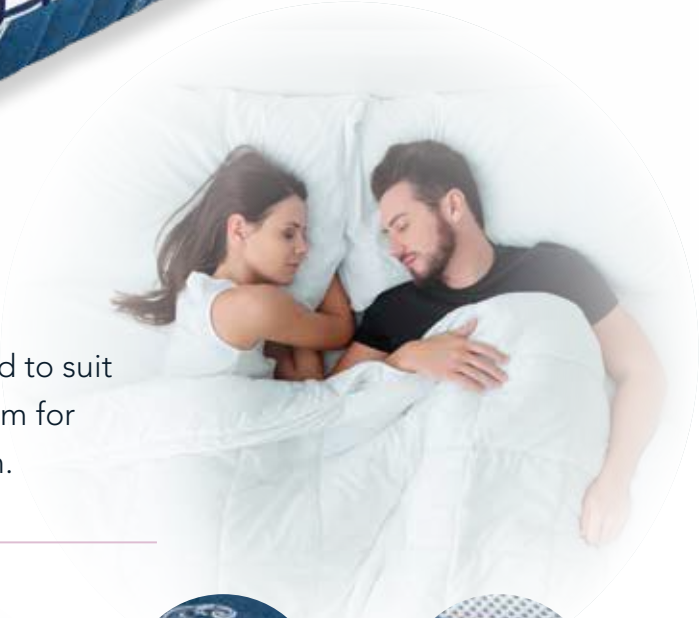

### Completely customisable.

Each side of this luxurious mattress can be tailored to suit your individual comfort. Select soft, medium or firm for each side to create the perfect sleep combination.

Natural Latex