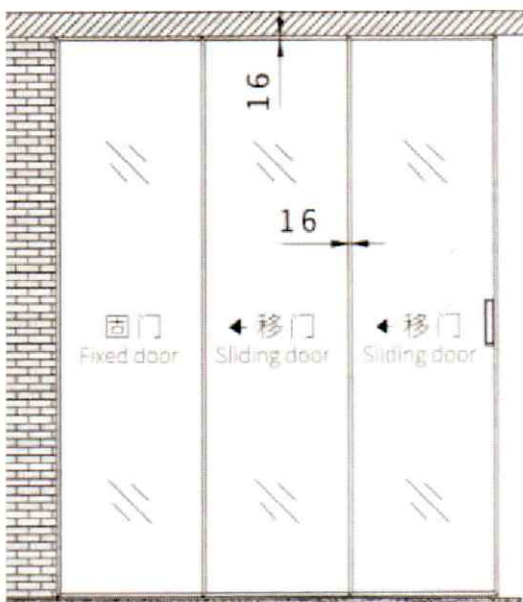

INTRODUCING OUR SYNCHRONIZED SLIDING DOOR

Experience the pinnacle of modern design and functionality with GLO Glass and Aluminium's Synchronized Sliding Door. Designed to elevate architectural aesthetics while providing unmatched ease of use, our synchronized sliding doors are engineered with the highest standards of craftsmanship and innovation.