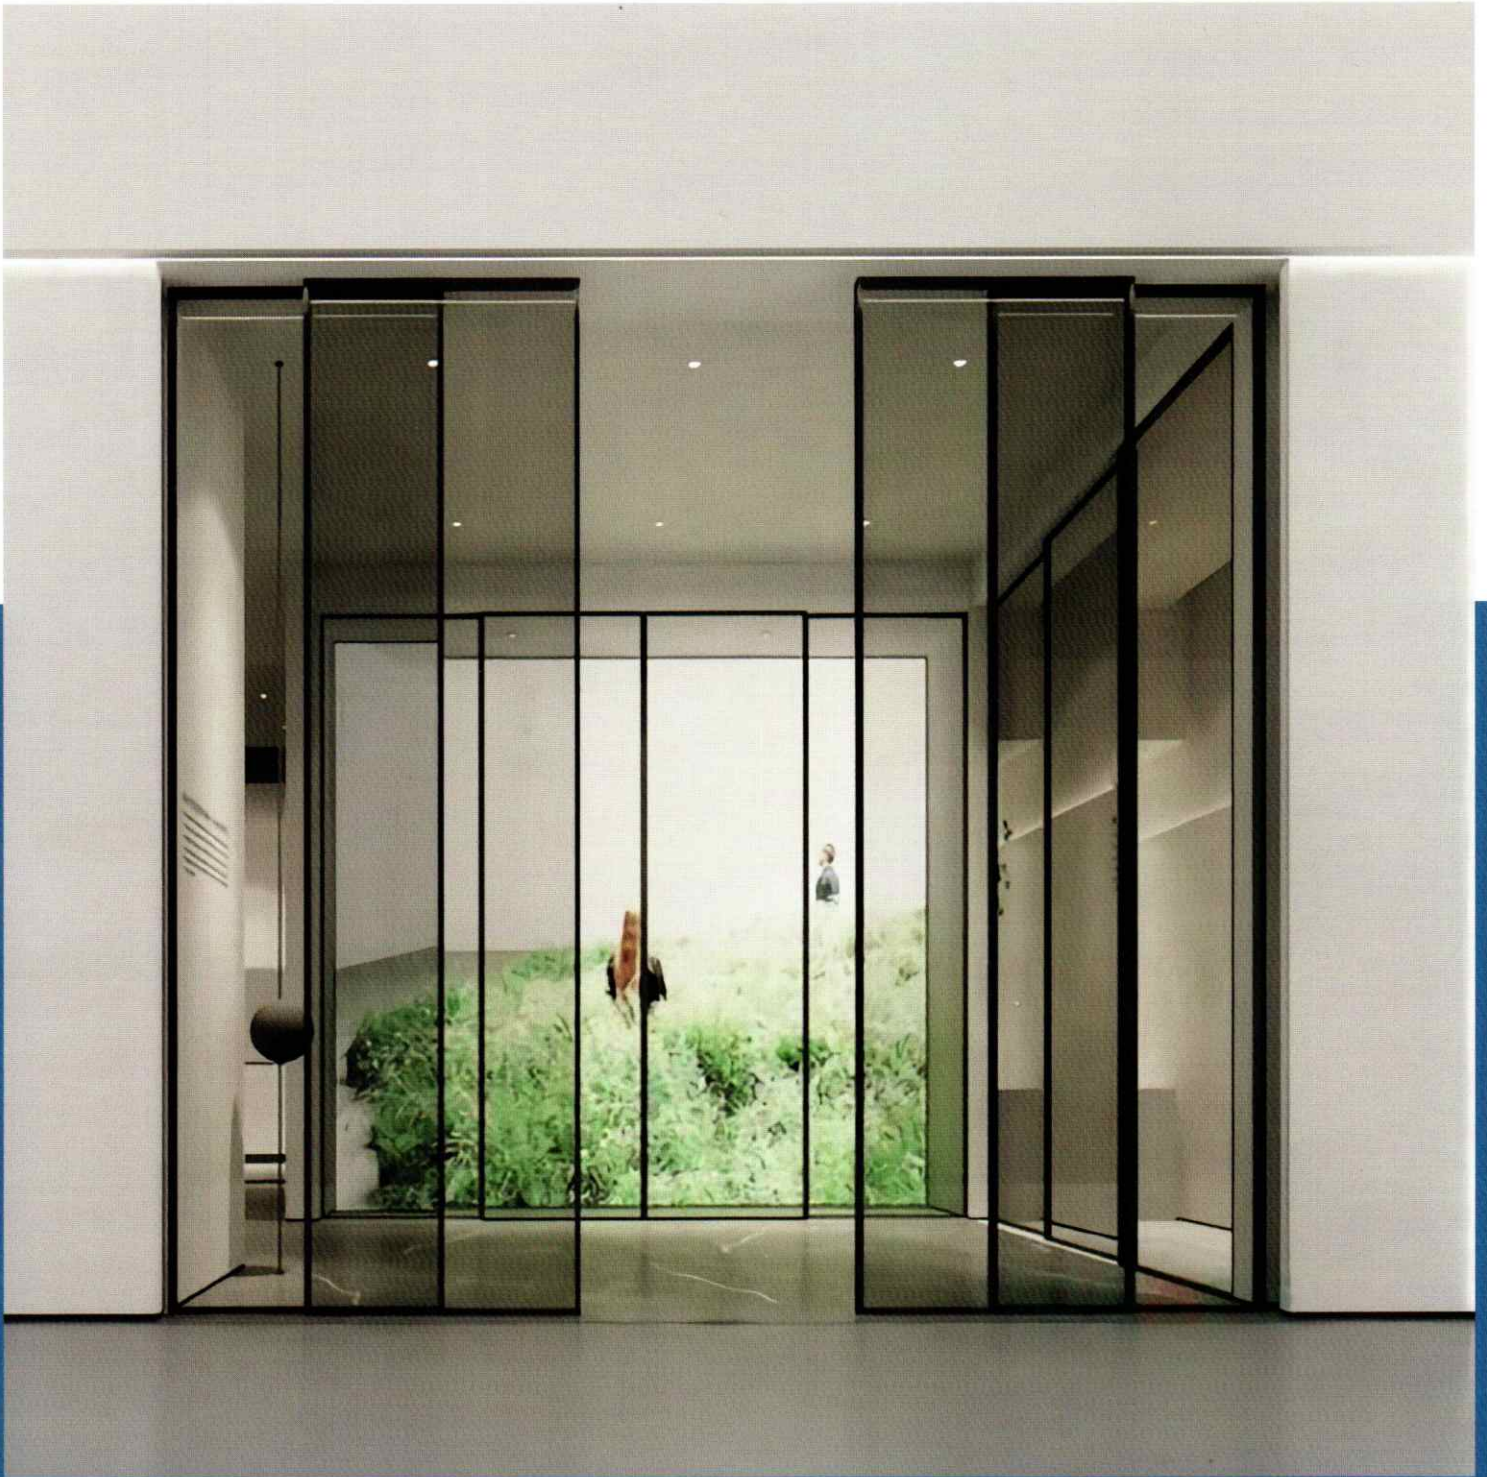

GLO
Glass & Aluminium

GLO GLASS AND ALUMINIUM

Phone: 0468 812 146

Enhancing Spaces with Precision Engineering

6/95 Dorset Rd

Ferntree Gully VIC 3156

howard@gloglass.com.au

Web: gloglass.au