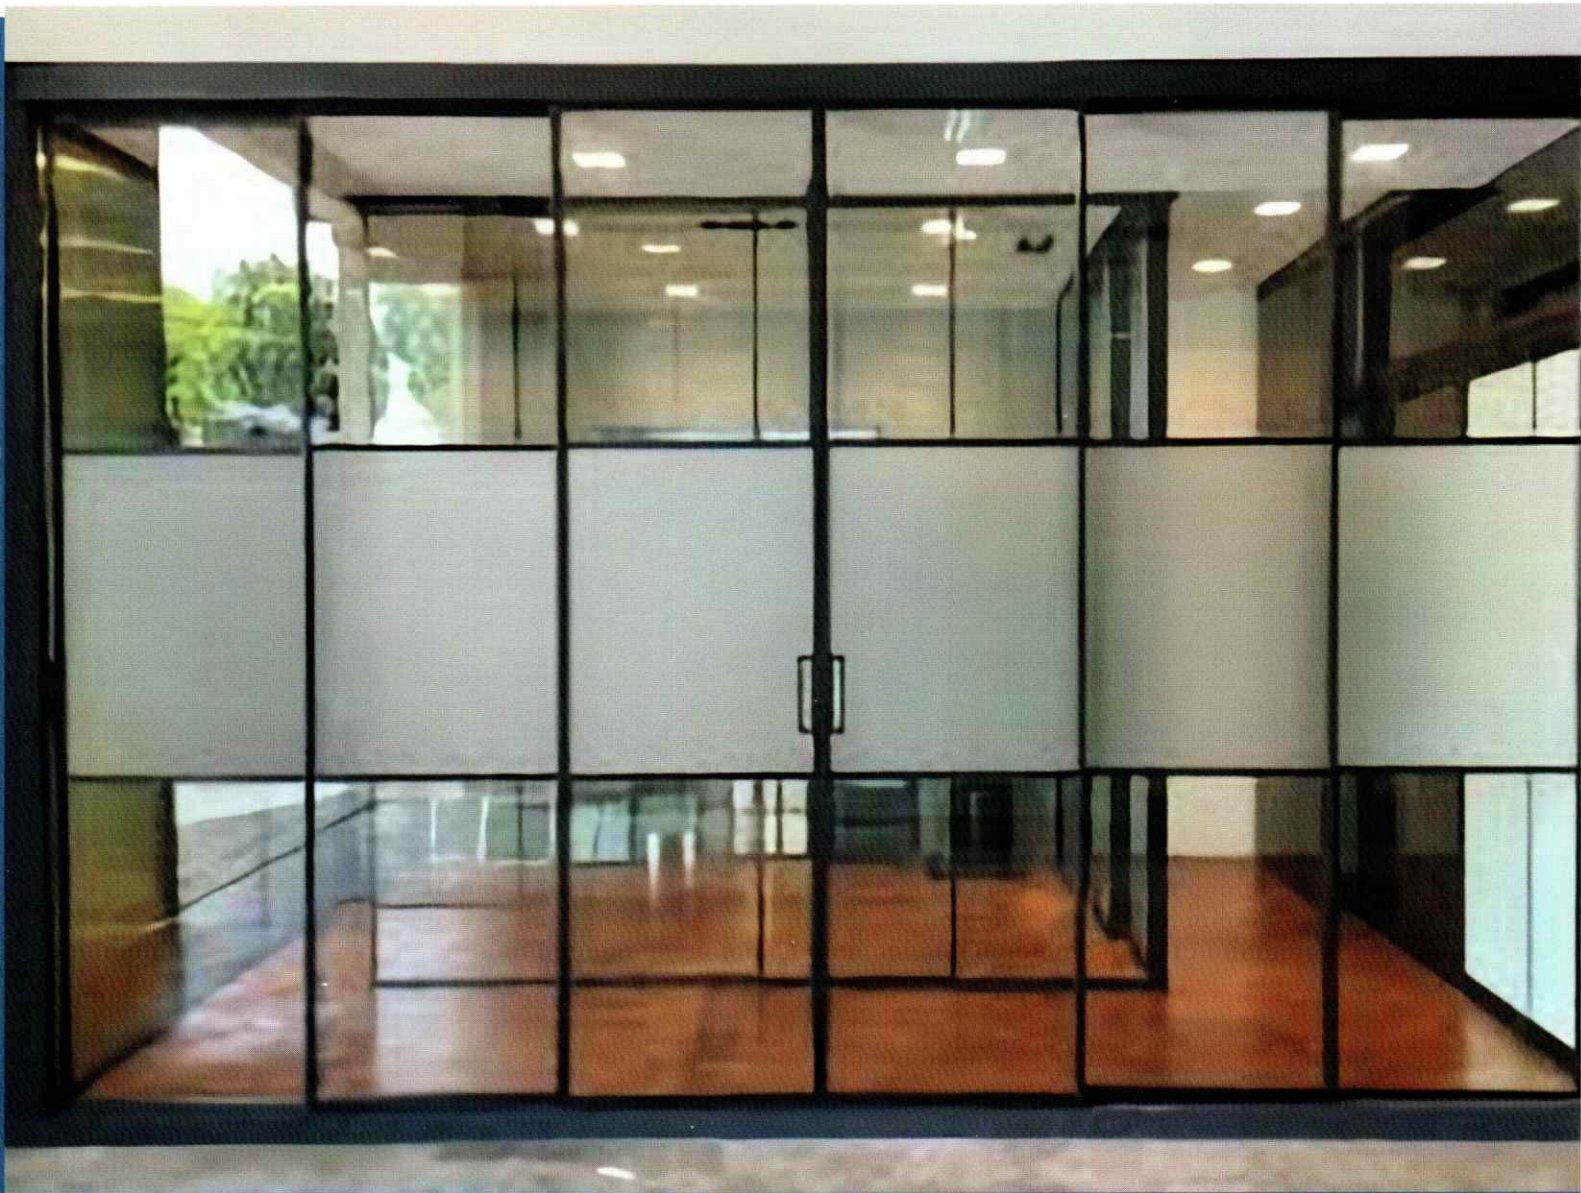

# SYNCHRONIZED SLIDING DOOR

GLO GLASS AND ALUMINIUM  
Enhancing Spaces with Precision Engineering

Web: [gloglass.au](http://gloglass.au)

## INTRODUCING OUR SYNCHRONIZED SLIDING DOOR

Experience the pinnacle of modern design and functionality with GLO Glass and Aluminium's Synchronized Sliding Door. Designed to elevate architectural aesthetics while providing unmatched ease of use, our synchronized sliding doors are engineered with the highest standards of craftsmanship and innovation.