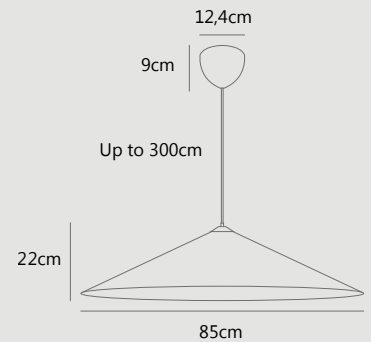

Black ND-2220293003
Metal/Plastic