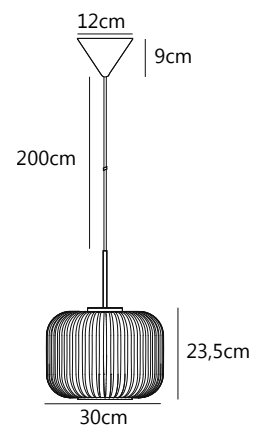

Features

Vintage design
Material mix of brass and "pleated" opal white glass
Opal white, mouth blown glass
Provides a soft, diffused light