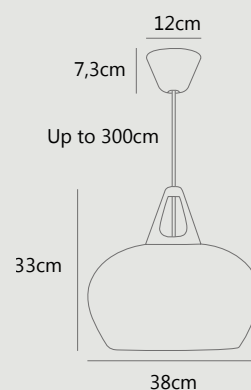

Black ND-45073003
Metal/Plastic

Belly 46 Pendant By Bønnelycke MDD

Masterbox	Qty. 1
Size	H: 38 cm, Shade Ø: 46 cm
IP Class	IP20, Class 2 (Double insulated)
Cable	Textile cable: Black 300 cm, non replaceable
Light Source	E27 - not included, Max. 60W Can be dimmed by choosing a dimmable bulb

Features

- Contemporary design
- Directs light both up and down
- Handcrafted shade