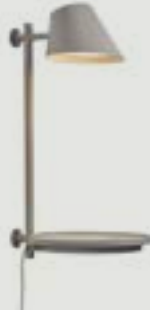

Grey ND-48171010
Aluminium/Plastic