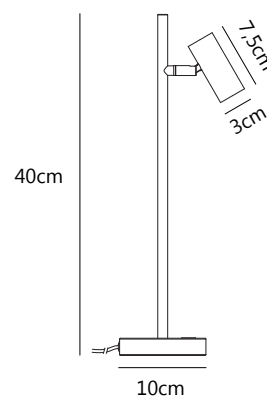

## Adrian 12 Table lamp

**Masterbox** Qty. 3  
**Size** H: 46,5 cm, W: 29,5 cm, L: 29,5 cm, Shade Ø: 12,5 cm, Tube Ø: 43 cm, Base Ø: 16,5 cm, Tilt angle: 120°  
**IP Class** IP20, Class 2 (Double isolated)  
**Cable** Textile cable: Black/White 150 cm, non replaceable. Switch on the base  
**Light Source** E27 - not included  
 Can not be dimmed

## Josefine Table lamp

**Masterbox** Qty. 2  
**Size** H: 44 cm, Shade Ø: 4,2 cm, Tube Ø: 0,8 cm, Base Ø: 14 cm  
**IP Class** IP20, Class 2 (Double isolated)  
**Cable** Black 150 cm, non replaceable. Switch on the cable  
**Light Source** E27 - not included  
 Can not be dimmed

## Omari Table lamp

**Masterbox** Qty. 3  
**Size** H: 40 cm, W: 10 cm, L: 15,5 cm, Shade Ø: 3 cm, Tube Ø: 1,15 cm, Base Ø: 10 cm, Tilt angle: 90°  
**IP Class** IP20, Class 3 (12V)  
**Cable** White/Black 150 cm, non replaceable. Switch on the fixture  
**Light Source** LED Module - 3,2W LED, 320 Lumen, 2700 Kelvin, 25000 Hours, RA 80, Beamangle 41°  
 Has built-in dimmable light source with Moodmaker™ functionality

## Adrian Floor lamp

**Masterbox** Qty. 2  
**Size** H: 143 cm, W: 38 cm, L: 38 cm, Shade Ø: 12,5 cm, Tube Ø: 114 cm, Base Ø: 23 cm, Tilt angle: 45°  
**IP Class** IP20, Class 2 (Double isolated)  
**Cable** Textile cable: Black/White 180 cm, non replaceable. Switch on the base  
**Light Source** E27 - not included  
 Can not be dimmed