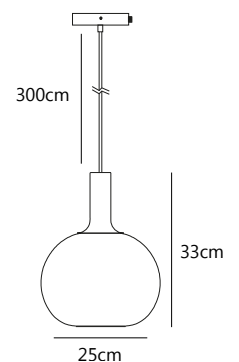

Black ND-47303047
Metal/Glass

Alton 23 Pendant

Masterbox	Qty. 3
Size	H: 43 cm, Shade Ø: 23 cm
IP Class	IP20, Class 1 (Earth contact)
Cable	Textile cable: White/Black 300 cm, non replaceable
Canopy	Color: White/Black, Material: Metal. Dimension: 12 cm
Light Source	E27 - not included Can be dimmed by choosing a dimmable bulb

Features

Contemporary art deco style
Mouth blown glass and exclusive details
Optional top in brass and black included

White ND-47313001
Metal/Opal glass

Alton 25 Pendant

Masterbox	Qty. 3
Size	H: 33 cm, Shade Ø: 25 cm
IP Class	IP20, Class 1 (Earth contact)
Cable	Textile cable: Black/White 300 cm, non replaceable
Canopy	Color: Black/White, Material: Metal. Dimension: 12 cm
Light Source	E27 - not included Can be dimmed by choosing a dimmable bulb

Features

Contemporary art deco style
Mouth blown glass and exclusive details
Optional top in brass and black included