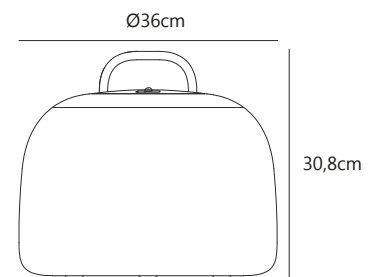

## Kettle 36

Battery light by Says Who

<b>Masterbox</b>	Qty. 3
<b>Size</b>	H: 30,8 cm, Ø: 36 cm
<b>IP Class</b>	IP65, Class 3 (12V)
<b>Cable</b>	Black 150 cm. Switch on the fixture
<b>Light Source</b>	LED Module - 6,8W LED, 450 Lumen, 2700 Kelvin, 30000 Hours, RA 80, Beamangle 120°