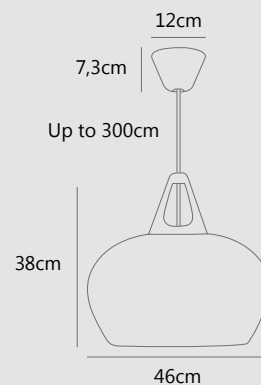

Belly 38 Pendant By Bønnelycke MDD

Masterbox	Qty. 1
Size	H: 33 cm, Shade Ø: 38 cm,
IP Class	IP20, Class 2 (Double insulated)
Cable	Textile cable: Black 300 cm, non replaceable
Light Source	E27 - not included, Max. 60W Can be dimmed by choosing a dimmable bulb

Features

- Contemporary design
- Directs light both up and down
- Handcrafted shade
- Red Dot Design Award 2018

Belly 46 Pendant By Bønnelycke MDD

Masterbox	Qty. 1
Size	H: 38 cm, Shade Ø: 46 cm
IP Class	IP20, Class 2 (Double insulated)
Cable	Textile cable: Black 300 cm, non replaceable
Light Source	E27 - not included, Max. 60W Can be dimmed by choosing a dimmable bulb

Features

- Contemporary design
- Directs light both up and down
- Handcrafted shade