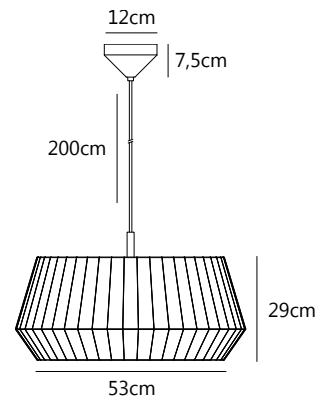

Brass ND-2010553035
Metal/Opal glass