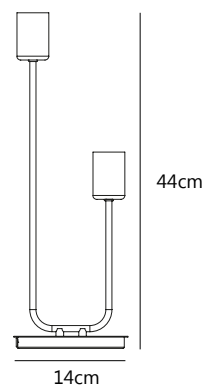

## Adrian 12 Table lamp

**Masterbox** Qty. 3  
**Size** H: 46,5 cm, W: 29,5 cm, L: 29,5 cm, Shade Ø: 12,5 cm, Tube Ø: 43 cm, Base Ø: 16,5 cm, Tilt angle: 120°  
**IP Class** IP20, Class 2 (Double isolated)  
**Cable** Textile cable: Black/White 150 cm, non replaceable. Switch on the base  
**Light Source** E27 - not included  
 Can not be dimmed

## Clyde Table lamp

**Masterbox** Qty. 3  
**Size** H: 40,7 cm, W: 15 cm, L: 25,5 cm, Shade Ø: 8,5 cm, Tube Ø: 1,15 cm, Tilt angle: 130°  
**IP Class** IP20, Class 2 (Double isolated)  
**Cable** Textile cable: Black 150 cm, non replaceable. Switch on the cable  
**Light Source** LED Module - 5W LED, 350 Lumen, 2700 Kelvin, 25000 Hours, RA 80, Beamangle 120°  
 Has built-in dimmable light source with Moodmaker™ functionality

## Josefine Table lamp

**Masterbox** Qty. 2  
**Size** H: 44 cm, Shade Ø: 4,2 cm, Tube Ø: 0,8 cm, Base Ø: 14 cm  
**IP Class** IP20, Class 2 (Double isolated)  
**Cable** Black 150 cm, non replaceable. Switch on the cable  
**Light Source** E27 - not included  
 Can not be dimmed