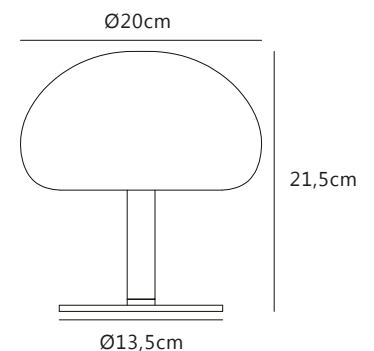

Features

- Long life battery
- Durable materials
- High lumen output with 3-step dimming
- Water resistant (IP65)
- Warm white LED 2700 Kelvin
- Big size and 450 Lumen
- 5 year LED guarantee