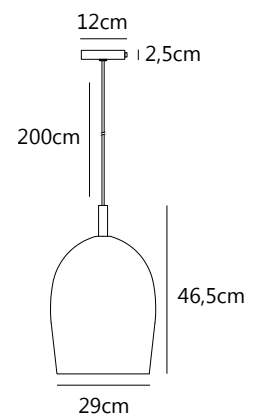

Features

Modern and decorative design
Mouth blown glass shade
Characteristic twisted fabric cable