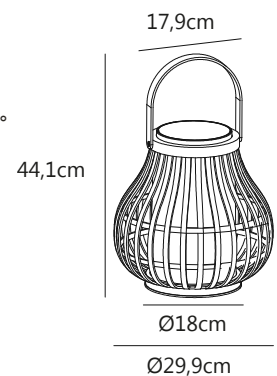

Moodmaker™ Step Dimming

NEW Black ND-2218105003
Metal/Plastic

Jim Battery light by Says Who EXEMPT

Masterbox Qty. 4
Size H: 30,3 cm, Ø: 28 cm, Shade Ø: 16 cm, Base Ø: 14 cm
IP Class IP54, Class 3 (12V)
Cable White 100 cm. Switch on the base
Light Source LED Module, 300 Lumen, 2700 Kelvin, 30000 Hours, RA 80

Features

Easy to bring everywhere (battery powered)
High lumen output (300 lumen)
3-step Moodmaker™
5 year LED guarantee

NEW Nature(brown) ND-2118095062
Bamboo/Plastic

Leo Battery light by Says Who EXEMPT

Masterbox Qty. 2
Size H: 30 cm, Ø: 29.9 cm, Shade Ø: 29,9 cm, Base Ø: 18 cm
IP Class IP44, Class 3 (12V)
Cable Black 100 cm. Switch on the base
Light Source SolarLed - 4W LED, 300 Lumen, 2700 Kelvin, 30000 Hours, RA 80, Beamangle 240°

Features

Solar charged
High light output (300 lumen)
Turns on automatically when darkness falls
30 cm high (suitable for Kettle spike and tripod)
5 year LED guarantee