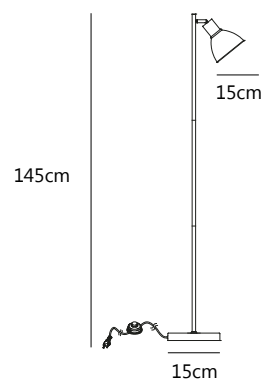

Lilly floor lamp

Masterbox	Qty. 2
Size	H: 150 cm, Shade Ø: 15 cm, Base Ø: 23 cm
IP Class	IP20, Class 2 (Double isolated)
Cable	Textile cable: Black 150 cm, non replaceable. Switch on the cable
Light Source	E14 - not included Can not be dimmed

Features

Glamorous modern style
Matt white opal mouth blown glass
Provides a soft, diffused light

Pop Rough Floor lamp by Sebastian Holmbäck

Masterbox	Qty. 2
Size	H: 145 cm, Shade Ø: 15 cm, Base Ø: 15 cm, Tilt angle: 30°
IP Class	IP20, Class 2 (Double isolated)
Cable	White/Black 150 cm, non replaceable. Switch on the cable
Light Source	E27 - not included Can not be dimmed

Features

Contemporary and simple style
Brass joint connecting shade and base
Rough matte surface with brass details