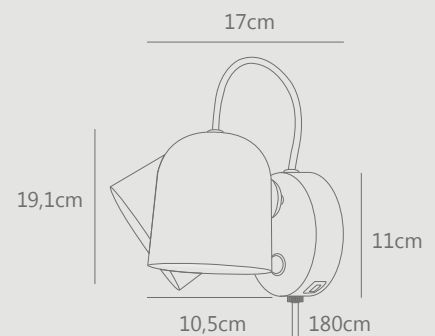

Align Table lamp By Maria Berntsen

- **Masterbox** Qty. 3
- **Size** H: 33,5 cm, Shade Ø: 22 cm, Shade H: 12 cm, Tilt angel: 340°
- **IP Class** IP20, Class 2 (Double insulated)
- **Cable** Textile cable: White/Black/Grey 250 cm, non replaceable
  Switch: On the cable
- **Light Source** E27 - not included, Max. 25W
  Can not be dimmed

- **Features**
- Satin soft, matt surface
- Beautiful brass details
- Movable shade for a playful look and changeable light

Angle GU10 Wall light By Maria Berntsen

- **Masterbox** Qty. 3
- **Size** H: 19,1 cm, W: 11 cm, L: 17 cm, Shade Ø: 10,5 cm, Base Ø: 11 cm, Tilt angel: 170°
- **IP Class** IP20, Class 2 (Double insulated)
- **Cable** Textile cable: White/Black/Grey 180 cm, replaceable
  Switch: On the fixture
- **Light Source** GU10 - not included, Max. 25W
  Can not be dimmed

- **Features**
- Satin soft, matt surface
- Magnet for easy adjustment of the shade
- USB port for charging your phone or other device