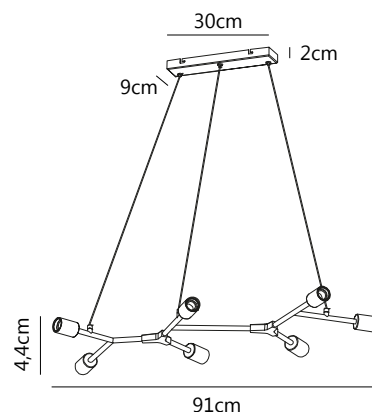

Jelly Pendant

Masterbox	Qty. 2
Size	H: 22,8 cm, W: 39 cm, L: 39 cm, Shade Ø: 39 cm
IP Class	IP20, Class 2 (Double isolated)
Cable	Textile cable: White 200 cm, non replaceable
Canopy	Color: Brass, Material: Metal. Dimension: 12,5 cm
Light Source	E27 - not included Can be dimmed by choosing a dimmable bulb

Features

- Art deco and classic style
- Easy adjustment of the wire in canopy
- Opal inner shade, that creates a nice soft light
- Brass decoration top and canopy

Black ND-2010303003
Metal

Josefine 7-Spot Pendant

Masterbox	Qty. 3
Size	H: 4,4 cm, W: 91 cm, L: 45 cm
IP Class	IP20, Class 2 (Double isolated)
Cable	Black 200 cm, non replaceable
Canopy	Color: Black, Material: Metal. Dimension: 30,2 x 9 cm
Light Source	E27 - not included Can be dimmed by choosing a dimmable bulb

Features

- Industrial style
- Industrial expression with raw, masculine tubes
- New interpretation of a traditional chandelier
- Design your own lamp expression with beautiful decorative bulbs