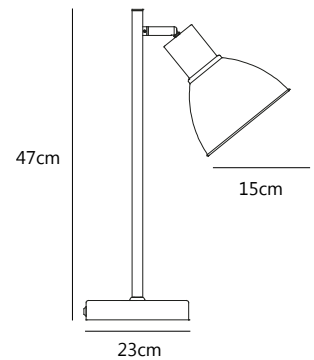

Pop Rough Table lamp by Sebastian Holmbäck

Masterbox	Qty. 3
Size	H: 47 cm, Shade Ø: 15 cm, Base Ø: 23 cm, Tilt angle: 30°
IP Class	IP20, Class 2 (Double isolated)
Cable	White/Black 150 cm, non replaceable. Switch on the cable
Light Source	E27 - not included Can not be dimmed

Features
Contemporary and simple style
Brass joint connecting shade and base
Rough matte surface with brass details