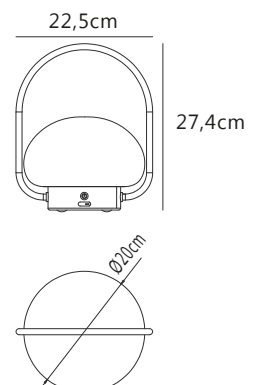

Sponge To Go Battery light by Says Who

Masterbox Qty. 3
Size H: 27,7 cm, W: 22,5 cm, L: 22,5 cm, Ø: 22.5 cm, Tube Ø: 1 cm, Base Ø: 13,5 cm
IP Class IP65, Class 3 (12V)
Cable Black 150 cm. Switch on the fixture
Light Source LED Module - 4,8W LED, 300 Lumen, 2700 Kelvin, 30000 Hours, RA 80, Beamangle 120°