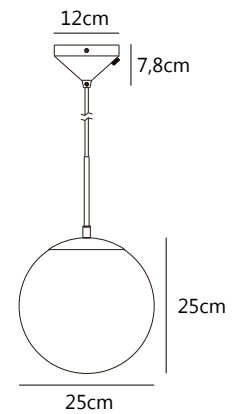

Brass ND-2010563035
Metal/Opal glass

Grant 25 Pendant

Masterbox	Qty. 3
Size	H: 40 cm, W: 25 cm, L: 25 cm, Shade Ø: 25 cm
IP Class	IP20, Class 2 (Double isolated)
Cable	White 200 cm, non replaceable
Canopy	Color: Brass, Material: Metal. Dimension: 12 cm
Light Source	E27 - not included Can be dimmed by choosing a dimmable bulb

Features

Glamorous modern style
Decorative brass canopy
Provides a soft, diffused light
Matt white opal mouth blown glass

Brass ND-2010573035
Metal/Opal glass

Grant 35 Pendant

Masterbox	Qty. 2
Size	W: 35 cm, L: 35 cm, Shade Ø: 35 cm
IP Class	IP20, Class 2 (Double isolated)
Cable	White 200 cm, non replaceable
Canopy	Color: Brass, Material: Metal. Dimension: 12 cm
Light Source	E27 - not included Can be dimmed by choosing a dimmable bulb

Features

Glamorous modern style
Decorative brass canopy
Provides a soft, diffused light
Matt white opal mouth blown glass