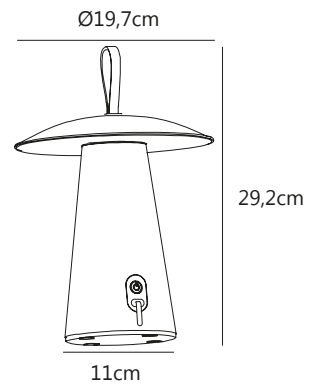

## Adrian Floor lamp

**Masterbox** Qty. 2  
**Size** H: 143 cm, W: 38 cm, L: 38 cm, Shade Ø: 12,5 cm, Tube Ø: 114 cm, Base Ø: 23 cm, Tilt angle: 45°  
**IP Class** IP20, Class 2 (Double isolated)  
**Cable** Textile cable: Black/White 180 cm, non replaceable. Switch on the base  
**Light Source** E27 - not included  
 Can not be dimmed

## Pop Rough Floor lamp by Sebastian Holmbäck

<b>Masterbox</b>	Qty. 2
<b>Size</b>	H: 145 cm, Shade Ø: 15 cm, Base Ø: 15 cm, Tilt angle: 30°
<b>IP Class</b>	IP20, Class 2 (Double isolated)
<b>Cable</b>	White/Black 150 cm, non replaceable. Switch on the cable
<b>Light Source</b>	E27 - not included Can not be dimmed

**Ara to go** Battery light

- Masterbox** Qty. 3
- Size** H: 29,2 cm, Shade Ø: 19,7 cm
- IP Class** IP54, Class 3 (12V)
- Cable** White 100 cm. Switch on the base
- Light Source** LED Module - 2W LED, 190 Lumen, 3000 Kelvin, 30000 Hours, RA 80, Beamangle 125°