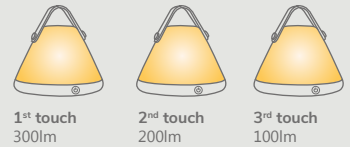

EXEMPT

White/Black ND-46195001
Plastic/Bamboo

Strap To Go Battery light By Bjørn+Balle

Masterbox	Qty. 3
Size	H: 14,7 cm, Shade Ø: 14,7 cm, Base Ø: 15,5 cm,
IP Class	IP54, Class 3 (12V)
Cable	Plastic cable: Black 100 cm, replaceable Switch: On the base
Light Source	LED Module - 2,5W LED, 300 Lumen, 2700 Kelvin, 30000 Hours, RA 80, Beamangle 240°, Has built-in dimmable light source with Moodmaker™ functionality

1. **Features**
   Portable table lamp
   Can be used outdoor
   3-step dimming
   Charging with USB mini cable
   5 year LED guarantee

Black ND-48225003
Metal

Sway Table lamp

Masterbox	Qty. 3
Size	H: 40,7 cm, W: 15 cm, L: 25,5 cm, Shade Ø: 8,5 cm, Tube Ø: 1,15 cm, Tilt angle: 130°
IP Class	IP20, Class 2 (Double isolated), 230V
Cable	Cord: 180 cm, Black textile cable Switch on the base
Light Source	GU10, Max. 15W, Light source not included

1. **Features**
   Scandinavian minimalistic design
   Moodmaker™ 3-step dimmable with memory function
   350 lumen per lamp head
   Adjustable joint and flexible lamp head for a directional light
   5 year LED guarantee