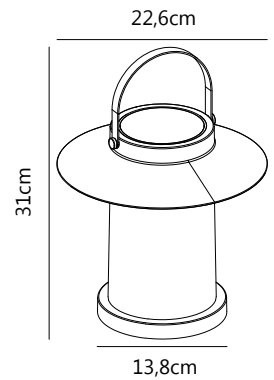

Temple 30 Battery light by Says Who

Masterbox Qty. 3
Size H: 22,2 cm, W: 22,6 cm, L: 22,6 cm, Shade Ø: 22,6 cm, Base Ø: 13,8 cm
IP Class IP54, Class 3 (12V)
Cable Black 100 cm. Switch on the base
Light Source LED Module, 106 Lumen, 3000 Kelvin, RA 80

Features
Durable materials well-suited for harsh weather
Solar charged
Turns on automatically when darkness falls