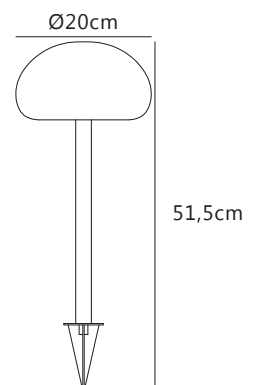

Features

- Long life battery
- Durable materials
- High lumen output with 3-step dimming
- Water resistant (IP65)
- Warm white LED 2700 Kelvin
- Spike included for easy placement
- 5 year LED guarantee