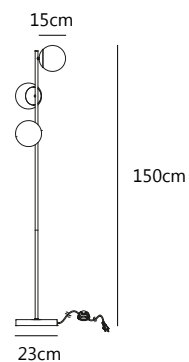

White ND-48754001
Metal