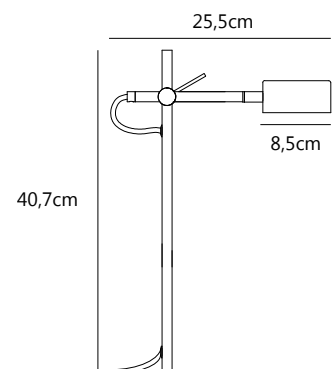

Clyde Table lamp

Masterbox Qty. 3
Size H: 40,7 cm, W: 15 cm, L: 25,5 cm, Shade Ø: 8,5 cm, Tube Ø: 1,15 cm, Tilt angle: 130°
IP Class IP20, Class 2 (Double isolated)
Cable Textile cable: Black 150 cm, non replaceable. Switch on the cable
Light Source LED Module - 5W LED, 350 Lumen, 2700 Kelvin, 25000 Hours, RA 80, Beamangle 120°
Has built-in dimmable light source with Moodmaker™ functionality

Features
Scandinavian minimalistic design
Moodmaker™ 3-step dimmable with memory function
350 lumen per lamp head
Adjustable joint and flexible lamp head for a directional light
5 year LED guarantee