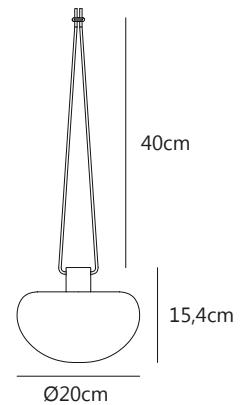

Features

- Long life battery
- Durable materials
- High lumen output with 3-step dimming
- Water resistant (IP65)
- Warm white LED 2700 Kelvin
- Space saving pendent
- 5 year LED guarantee