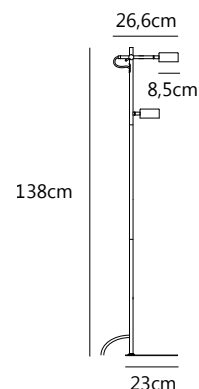

Clyde Floor lamp

Masterbox Qty. 2
Size H: 138 cm, W: 23 cm, L: 26,6 cm, Shade Ø: 8,5 cm, Tube Ø: 1,6 cm, Base Ø: 23 cm, Tilt angle: 130°
IP Class IP20, Class 2 (Double isolated)
Cable Textile cable: Black 150 cm, non replaceable. Switch on the cable
Light Source LED Module - 2X5W LED, 350 Lumen, 2700 Kelvin, 25000 Hours, RA 80, Beamangle 120°
Has built-in dimmable light source with Moodmaker™ functionality

Features
Scandinavian minimalistic design
Moodmaker™ 3-step dimmable with memory function
350 lumen per lamp head
Adjustable joint and flexible lamp head for a directional light
5 year LED guarantee