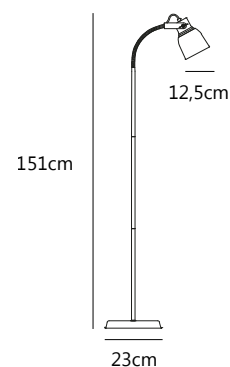

Black ND-2010844003
Metal/Plastic