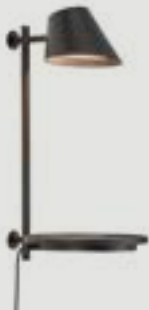

Features
Adjustable lamp head
Touch on/off and dimming
Award winning design
Adjustable in lamp arm

Black ND-48171003
Aluminium/Plastic