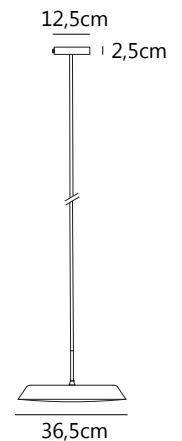

Piso Pendant by Says Who

- **Masterbox** Qty. 3
- **Size** H: 17,15 cm, W: 36,5 cm, L: 36,5 cm, Shade Ø: 36,5 cm
- **IP Class** IP20, Class 2 (Double isolated)
- **Cable** Textile cable: White/Grey 200 cm, non replaceable
- **Canopy** Color: White/Grey, Material: Metal. Dimension: 12,5 cm
- **Light Source** LED Module - 21W
  LED, 1600 Lumen, 2200-2700 Kelvin, 25000 Hours, RA 80,
  Beamangle 120°
  Has built-in dimmable light source with Moodmaker™ functionality

1. **Features**
   Scandinavian minimalistic design
   Moodmaker™ built-in dim-to-warm technology operated from dimmer switch
   Provides a soft, diffused light