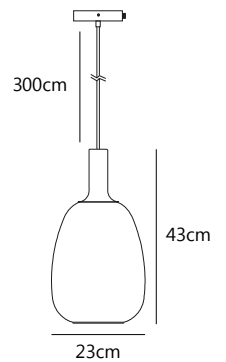

White ND-47313001
Metal/Opal glass

Alton 25 Pendant

Masterbox	Qty. 3
Size	H: 33 cm, Shade Ø: 25 cm
IP Class	IP20, Class 1 (Earth contact)
Cable	Textile cable: Black/White 300 cm, non replaceable
Canopy	Color: Black/White, Material: Metal. Dimension: 12 cm
Light Source	E27 - not included Can be dimmed by choosing a dimmable bulb

Features

Contemporary art deco style
Mouth blown glass and exclusive details
Optional top in brass and black included