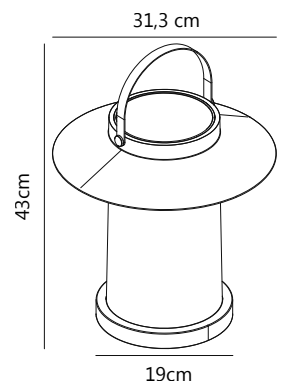

Temple 35 Battery light by Says Who

Masterbox Qty. 3
Size H: 30,4 cm, W: 31,3 cm, L: 31,3 cm, Shade Ø: 31,3 cm, Base Ø: 19 cm
IP Class IP54, Class 3 (12V)
Cable Black 100 cm. Switch on the base
Light Source LED Module, 138 Lumen, 3000 Kelvin, RA 80

Features
Durable materials well-suited for harsh weather
Solar charged
Turns on automatically when darkness falls