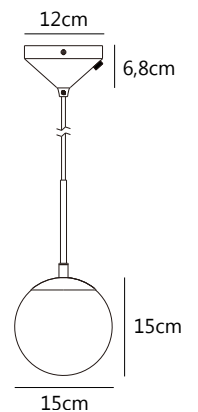

Features

Glamorous modern style
Decorative brass canopy
Provides a soft, diffused light
Matt white opal mouth blown glass