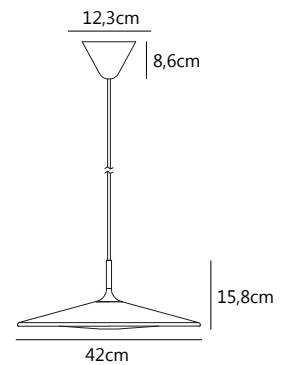

Contina Pendant by Says Who

Masterbox	Qty. 4
Size	H: 23 cm, W: 10 cm, L: 10 cm, Shade Ø: 10 cm, Base Ø: 12 cm
IP Class	IP20, Class 2 (Double isolated)
Cable	White/Black 150 cm, non replaceable. Switch on the fixture
Canopy	Color: Brass/Black, Material: Metal. Dimension: 12 cm
Light Source	G9 - not included Can be dimmed by choosing a dimmable bulb

1. **Features**
   Contemporary art deco style
   Matt white opal mouth blown glass
   Provides a soft, diffused light