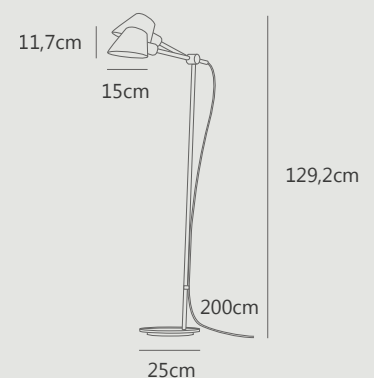

## Stay Table lamp By Maria Berntsen

<b>Masterbox</b>	Qty. 2
<b>Size</b>	H: 53,1 cm, D: 58,7 cm, Shade Ø: 15 cm, Tube Ø: 1,57 cm, Base Ø: 20 cm, Shade H: 11,7 cm
<b>IP Class</b>	IP20, Class 2 (Double insulated)
<b>Cable</b>	Textile cable: Black/Grey 250 cm, non replaceable Switch: On the fixture
<b>Light Source</b>	E27 - not included, Max. 60W Can not be dimmed

## Stay Floor lamp By Maria Berntsen

<b>Masterbox</b>	Qty. 1
<b>Size</b>	H: 129,2 cm, D: 58,7 cm, Shade Ø: 15 cm, Tube Ø: 1,57 cm, Base Ø: 25 cm, Shade H: 11,7 cm
<b>IP Class</b>	IP20, Class 2 (Double insulated)
<b>Cable</b>	Textile cable: Black/Grey 250 cm, non replaceable Switch: On the fixture
<b>Light Source</b>	E27 - not included, Max. 60W Can not be dimmed