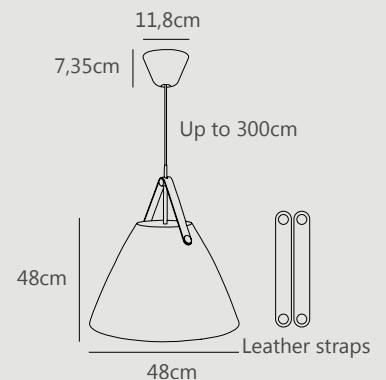

Features

Industrial look
Nordic style
Incl. black and neutral coloured leather strap
Material mix - metal and leather