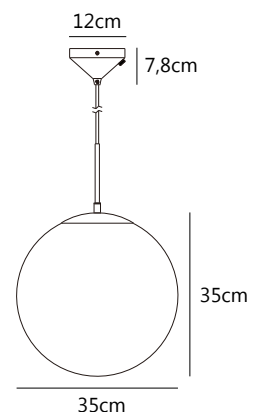

Brass ND-2010563035
Metal/Opal glass

Grant 25 Pendant

Masterbox	Qty. 3
Size	H: 40 cm, W: 25 cm, L: 25 cm, Shade Ø: 25 cm
IP Class	IP20, Class 2 (Double isolated)
Cable	White 200 cm, non replaceable
Canopy	Color: Brass, Material: Metal. Dimension: 12 cm
Light Source	E27 - not included Can be dimmed by choosing a dimmable bulb

Features

Glamorous modern style
Decorative brass canopy
Provides a soft, diffused light
Matt white opal mouth blown glass

Brass ND-2010573035
Metal/Opal glass

Grant 35 Pendant

Masterbox	Qty. 2
Size	W: 35 cm, L: 35 cm, Shade Ø: 35 cm
IP Class	IP20, Class 2 (Double isolated)
Cable	White 200 cm, non replaceable
Canopy	Color: Brass, Material: Metal. Dimension: 12 cm
Light Source	E27 - not included Can be dimmed by choosing a dimmable bulb

Features

Glamorous modern style
Decorative brass canopy
Provides a soft, diffused light
Matt white opal mouth blown glass