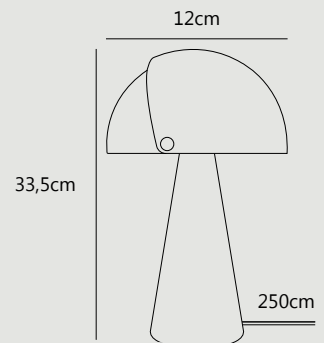

Align Table lamp By Maria Berntsen

- **Masterbox** Qty. 3
- **Size** H: 33,5 cm, Shade Ø: 22 cm, Shade H: 12 cm, Tilt angel: 340°
- **IP Class** IP20, Class 2 (Double insulated)
- **Cable** Textile cable: White/Black/Grey 250 cm, non replaceable
  Switch: On the cable
- **Light Source** E27 - not included, Max. 25W
  Can not be dimmed

- **Features**
- Satin soft, matt surface
- Beautiful brass details
- Movable shade for a playful look and changeable light

White/Telegrey ND-2120601001
Metal/Plastic

Angle GU10 Wall light By Maria Berntsen

- **Masterbox** Qty. 3
- **Size** H: 19,1 cm, W: 11 cm, L: 17 cm, Shade Ø: 10,5 cm, Base Ø: 11 cm, Tilt angel: 170°
- **IP Class** IP20, Class 2 (Double insulated)
- **Cable** Textile cable: White/Black/Grey 180 cm, replaceable
  Switch: On the fixture
- **Light Source** GU10 - not included, Max. 25W
  Can not be dimmed

- **Features**
- Satin soft, matt surface
- Magnet for easy adjustment of the shade
- USB port for charging your phone or other device