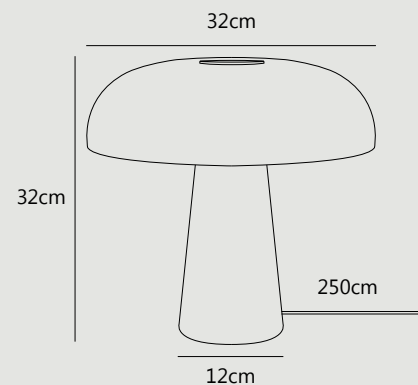

Darci Floor lamp By Bjørn+Balle

Masterbox	Qty. 2
Size	H: 143 cm, W: 23 cm, L: 54,8 cm, Shade Ø: 23 cm, Shade H: 16,5 cm Tube Ø: 1,56 cm, Base Ø: 23 cm, Tilt angle: 135°
IP Class	IP20, Class 2 (Double insulated)
Cable	Textile cable: Black 250 cm, non replaceable Switch: On the cable
Light Source	E14 - not included, Max. 25W Can not be dimmed

Features

Solid, high quality materials
Swivel/tilt joint for easy adjustment of lamp head
On/off floor switch on cable

Glossy Table lamp By Maria Berntsen

Masterbox	Qty. 2
Size	H: 32 cm, Shade Ø: 32 cm, Base Ø: 12 cm
IP Class	IP20, Class 2 (Double insulated)
Cable	Textile cable: White 250 cm, non replaceable Switch: On the cable
Light Source	E27 - not included, Max. 15W Can not be dimmed

Features

Sophisticated and clean design
Exclusive marble, glass and brushed brass or brushed steel
Soft, diffused light through the opalized glass
Award winning design