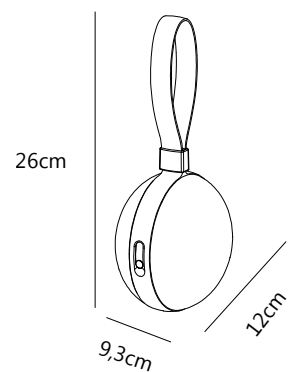

- Masterbox** Qty. 3
- Size** H: 26 cm, Ø: 12 cm, Shade Ø: 12 cm
- IP Class** IP44, Class 3 (12V)
- Cable** Black 100 cm. Switch on the base
- Light Source** LED Module, 70 Lumen, 2700 Kelvin, 25000 Hours, RA 83