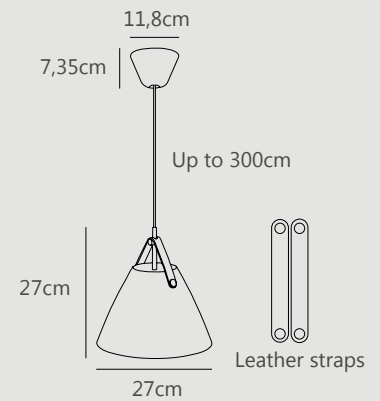

Black ND-84353003
Metal/Leather