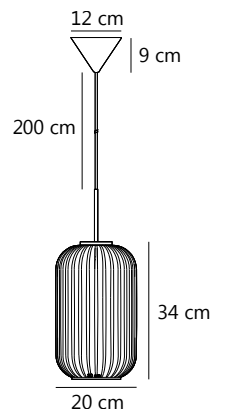

NEW Opal white ND-2213203001
Metal/Opal glass

Milford 20 Pendant

Masterbox Qty. 3
Size H: 48,5 cm, W: 20 cm, L: 20 cm, Shade Ø: 20 cm
IP Class IP20, Class 2 (Double isolated)
Cable Textile cable: White 200 cm, non replaceable
Canopy Color: White, Material: Plastic. Dimension: 9 cm
Light Source E27 - not included
Can be dimmed by choosing a dimmable bulb

Features

Vintage design
Material mix of brass and "pleated" opal white glass
Opal white, mouth blown glass
Provides a soft, diffused light