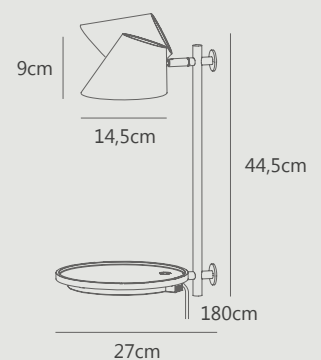

## Stay Table lamp By Maria Berntsen

**Masterbox** Qty. 2  
**Size** H: 47 cm, Shade Ø: 14,5 cm, Tube Ø: 1,2 cm, Base Ø: 20 cm, Shade H: 9 cm, Tilt angel: 90°  
**IP Class** IP20, Class 2 (Double insulated)  
**Cable** Textile cable: Black/Grey 180 cm, non replaceable  
 Switch: On the fixture  
**Light Source** LED Module - 14,5W LED, 700 Lumen, 2700 Kelvin, 20000 Hours, RA 80, Beamangle 100°, Has built-in dimmable light source with button or touch

## Stay Wall light By Maria Berntsen

**Masterbox** Qty. 2  
**Size** H: 44,5 cm, W: 22 cm, D: 27 cm, Shade Ø: 14,5 cm, Tube Ø: 1,2 cm, Shade H: 9 cm Base Ø: 22 cm, Tilt angel: 90°  
**IP Class** IP20, Class 2 (Double insulated)  
**Cable** Textile cable: Black/Grey 180 cm, replaceable  
 Switch: On the fixture  
**Light Source** LED Module - 14,5W LED, 700 Lumen, 2700 Kelvin, 20000 Hours, RA 80, Beamangle 100°, Has built-in dimmable light source with button or touch