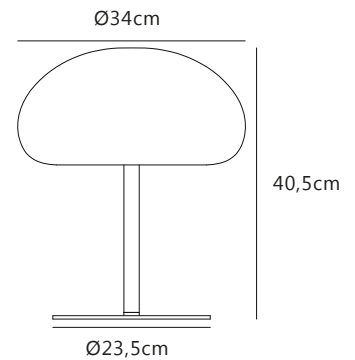

Sponge 20 Battery light by Says Who

Masterbox Qty. 3
Size H: 21,5 cm, W: 20 cm, L: 20 cm, Ø: 20 cm, Tube Ø: 2,3 cm
IP Class IP65, Class 3 (12V)
Cable Black 150 cm. Switch on the fixture
Light Source LED Module - 4,8W LED, 300 Lumen, 2700 Kelvin, 30000 Hours, RA 80, Beamangle 120°