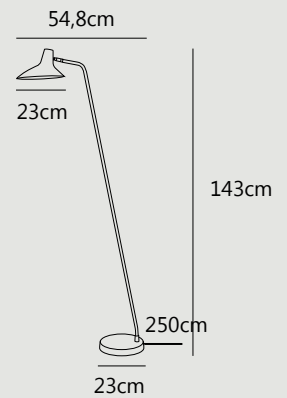

Opal white ND-2020505001
Marble/Glass