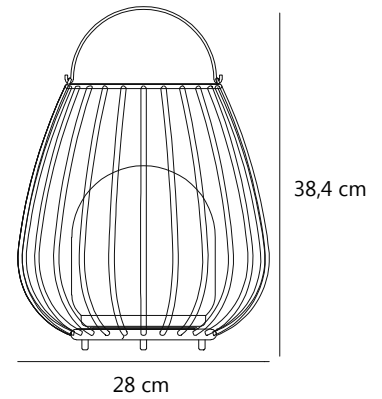

Features

Easy to bring everywhere (battery powered)
High lumen output (300 lumen)
3-step Moodmaker™
5 year LED guarantee

NEW Nature(brown) ND-2118095062
Bamboo/Plastic

Leo Battery light by Says Who EXEMPT

Masterbox Qty. 2
Size H: 30 cm, Ø: 29.9 cm, Shade Ø: 29,9 cm, Base Ø: 18 cm
IP Class IP44, Class 3 (12V)
Cable Black 100 cm. Switch on the base
Light Source SolarLed - 4W LED, 300 Lumen, 2700 Kelvin, 30000 Hours, RA 80, Beamangle 240°

Features

Solar charged
High light output (300 lumen)
Turns on automatically when darkness falls
30 cm high (suitable for Kettle spike and tripod)
5 year LED guarantee