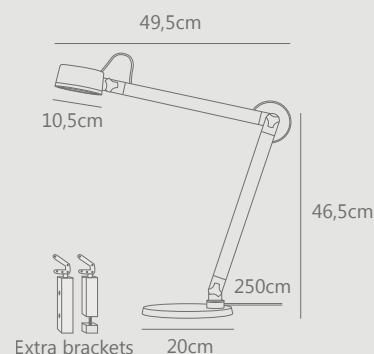

Nobu Table/Wall/Clamp lamp By Bønnelycke MDD

- **Masterbox** Qty. 2
- **Size** H: 46,5 cm, L: 49,5 cm, Shade Ø: 10,5 cm, Tube Ø: 3 cm, Base Ø: 20 cm, Tilt angle: 80°
- **IP Class** IP20, Class 2 (Double insulated)
- **Cable** Textile cable: Black/Grey 250 cm, non replaceable
  Switch: On the fixture
- **Light Source** LED Module - 9W LED, 600 Lumen, 2700 Kelvin, 30000 Hours, RA 90, Has built-in dimmable light source with button or touch

- **Features**
- Dimmable on touch switch
- Adjustable in both lamp head and arm
- Incl. table foot, table clamp and wall bracket Memory function
- 5 year LED guarantee

Shapes Floor lamp By Maria Berntsen

- **Masterbox** Qty. 2
- **Size** H: 135 cm, W: 28 cm, L: 28 cm, Shade Ø: 27 cm, Shade H: 22 cm, Tube Ø: 1,9 cm, Base Ø: 28 cm
- **IP Class** IP20, Class 2 (Double insulated)
- **Cable** Textile cable: Black 250 cm, non replaceable
  Switch: On the cable
- **Light Source** E27 - not included, Max. 15W
  Can not be dimmed

- **Features**
- Exclusive materials - shiny brass and opal glass
- Soft and diffused light through the opalized glass shade
- Mouth blown asymmetrical glass