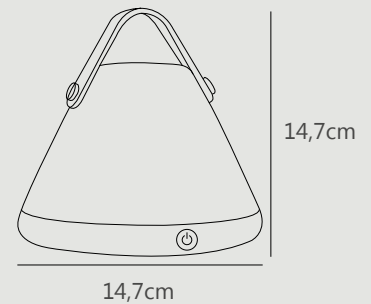

Strap To Go Battery light By Bjørn+Balle

Masterbox	Qty. 3
Size	H: 14,7 cm, Shade Ø: 14,7 cm, Base Ø: 15,5 cm,
IP Class	IP54, Class 3 (12V)
Cable	Plastic cable: Black 100 cm, replaceable Switch: On the base
Light Source	LED Module - 2,5W LED, 300 Lumen, 2700 Kelvin, 30000 Hours, RA 80, Beamangle 240°, Has built-in dimmable light source with Moodmaker™ functionality