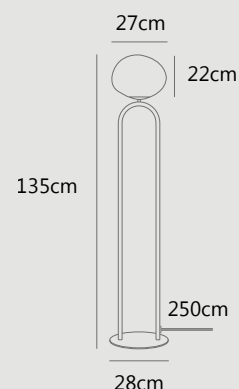

Nobu Table/Wall/Clamp lamp By Bønnelycke MDD

- **Masterbox** Qty. 2
- **Size** H: 46,5 cm, L: 49,5 cm, Shade Ø: 10,5 cm, Tube Ø: 3 cm, Base Ø: 20 cm, Tilt angle: 80°
- **IP Class** IP20, Class 2 (Double insulated)
- **Cable** Textile cable: Black/Grey 250 cm, non replaceable
  Switch: On the fixture
- **Light Source** LED Module - 9W LED, 600 Lumen, 2700 Kelvin, 30000 Hours, RA 90, Has built-in dimmable light source with button or touch

- **Features**
- Dimmable on touch switch
- Adjustable in both lamp head and arm
- Incl. table foot, table clamp and wall bracket Memory function
- 5 year LED guarantee

Shapes Floor lamp By Maria Berntsen

- **Masterbox** Qty. 2
- **Size** H: 135 cm, W: 28 cm, L: 28 cm, Shade Ø: 27 cm, Shade H: 22 cm, Tube Ø: 1,9 cm, Base Ø: 28 cm
- **IP Class** IP20, Class 2 (Double insulated)
- **Cable** Textile cable: Black 250 cm, non replaceable
  Switch: On the cable
- **Light Source** E27 - not included, Max. 15W
  Can not be dimmed

- **Features**
- Exclusive materials - shiny brass and opal glass
- Soft and diffused light through the opalized glass shade
- Mouth blown asymmetrical glass