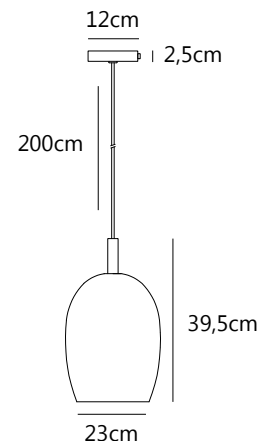

Uma 23 Pendant

Masterbox	Qty. 3
Size	H: 39,5 cm, W: 23 cm, L: 23 cm, Shade Ø: 23 cm
IP Class	IP20, Class 1 (Earth contact)
Cable	Textile cable: Black/Gold 200 cm, non replaceable
Canopy	Color: Black/Gold, Material: Metal. Dimension: 12 cm
Light Source	E27 - not included Can be dimmed by choosing a dimmable bulb

Features

Modern and decorative design
Mouth blown glass shade
Characteristic twisted fabric cable