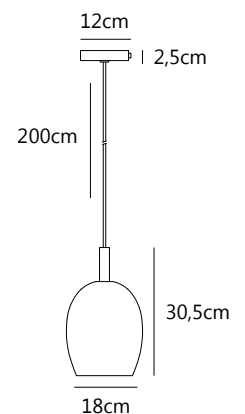

Uma 18 Pendant

- **Masterbox** Qty. 3
- **Size** H: 30,5 cm, W: 18 cm, L: 18 cm, Shade Ø: 18 cm
- **IP Class** IP20, Class 1 (Earth contact)
- **Cable** Textile cable: Black/Gold 200 cm, non replaceable
- **Canopy** Color: Black/Gold, Material: Metal. Dimension: 12 cm
- **Light Source** E27 - not included
  Can be dimmed by choosing a dimmable bulb

1. **Features**
   Modern and decorative design
   Mouth blown glass shade
   Characteristic twisted fabric cable