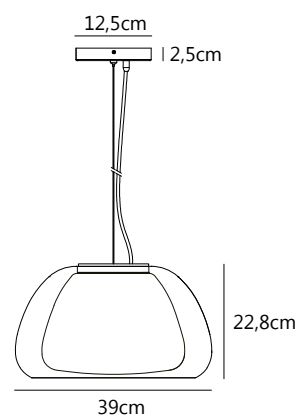

Black ND-2010303003
Metal

Josefine 7-Spot Pendant

Masterbox	Qty. 3
Size	H: 4,4 cm, W: 91 cm, L: 45 cm
IP Class	IP20, Class 2 (Double isolated)
Cable	Black 200 cm, non replaceable
Canopy	Color: Black, Material: Metal. Dimension: 30,2 x 9 cm
Light Source	E27 - not included Can be dimmed by choosing a dimmable bulb

Features

- Industrial style
- Industrial expression with raw, masculine tubes
- New interpretation of a traditional chandelier
- Design your own lamp expression with beautiful decorative bulbs