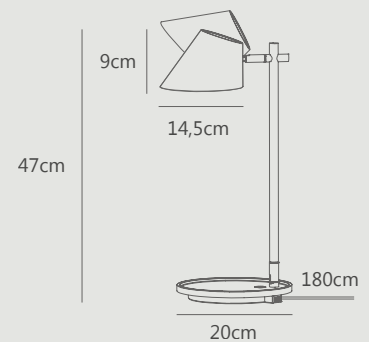

## Stay Table lamp By Maria Berntsen

**Masterbox** Qty. 2  
**Size** H: 47 cm, Shade Ø: 14,5 cm, Tube Ø: 1,2 cm, Base Ø: 20 cm, Shade H: 9 cm, Tilt angel: 90°  
**IP Class** IP20, Class 2 (Double insulated)  
**Cable** Textile cable: Black/Grey 180 cm, non replaceable  
 Switch: On the fixture  
**Light Source** LED Module - 14,5W LED, 700 Lumen, 2700 Kelvin, 20000 Hours, RA 80, Beamangle 100°, Has built-in dimmable light source with button or touch