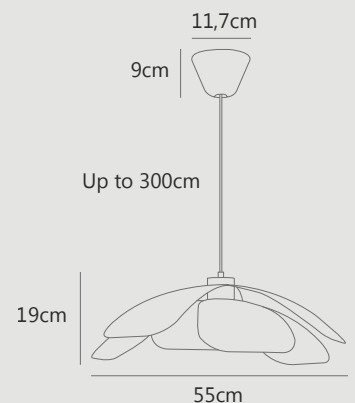

White ND-2220103060
Tyvek/Metal

Hill Pendant By Asger Risborg

Masterbox	Qty. 3
Size	H: 22 cm, W: 85 cm, L: 85 cm, Shade Ø: 85 cm
IP Class	IP20, Class 2 (Double insulated)
Cable	Textile cable: White 300 cm, non replaceable
Light Source	E27 - not included, Max. 3x25W Can be dimmed by choosing a dimmable bulb

Features

Modern Japandi style
Modern, yet timeless design
Soft and diffused light
Airy design language

Maple Pendant By Charlotte Høncke Design

Masterbox	Qty. 3
Size	H: 19 cm, Shade Ø: 55 cm,
IP Class	IP20, Class 2 (Double insulated)
Cable	Textile cable: Black/White 300 cm, non replaceable
Light Source	E27 - not included, Max. 40W Can be dimmed by choosing a dimmable bulb

Features

Modern Italian style
Organic shape