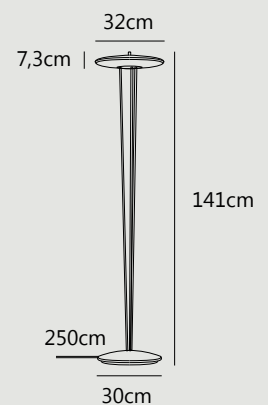

Copper ND-83093030
Metal/Plastic

Artist 40 Pendant By Bønnelycke MDD

Masterbox	Qty. 1
Size	H: 6 cm, Shade Ø: 40 cm
IP Class	IP20, Class 2 (Double insulated)
Cable	Textile cable: Black/Grey/Beige 300 cm, non replaceable
Light Source	LED Module - 24W LED, 1600 Lumen, 3000 Kelvin, 30000 Hours, RA 80, Beamangle 120°, Has built-in dimmable light source for wall dimmer

Features

Modern classic
Slim and timeless design
Dimmable
Soft and diffused light
5 year LED guarantee
Red Dot and iF design awards 2017

Brass ND-2120794035
Metal/Plastic

Blanche Floor lamp By Bjørn+Balle

Masterbox	Qty. 1
Size	H: 141 cm, Shade Ø: 32 cm, Tube Ø: 1,25 cm, Base Ø: 30 cm
IP Class	IP20, Class 2 (Double insulated)
Cable	Textile cable: White 250 cm, non replaceable Switch: On the fixture
Light Source	LED Module - 15W LED, 1600 Lumen, 3000 Kelvin, 30000 Hours, RA 80, Has built-in dimmable light source with button or touch

Features

Built-in LED
On/off touch switch and dimmer on fixture
Memory function remembers your last dimmer setting
5 year LED guarantee