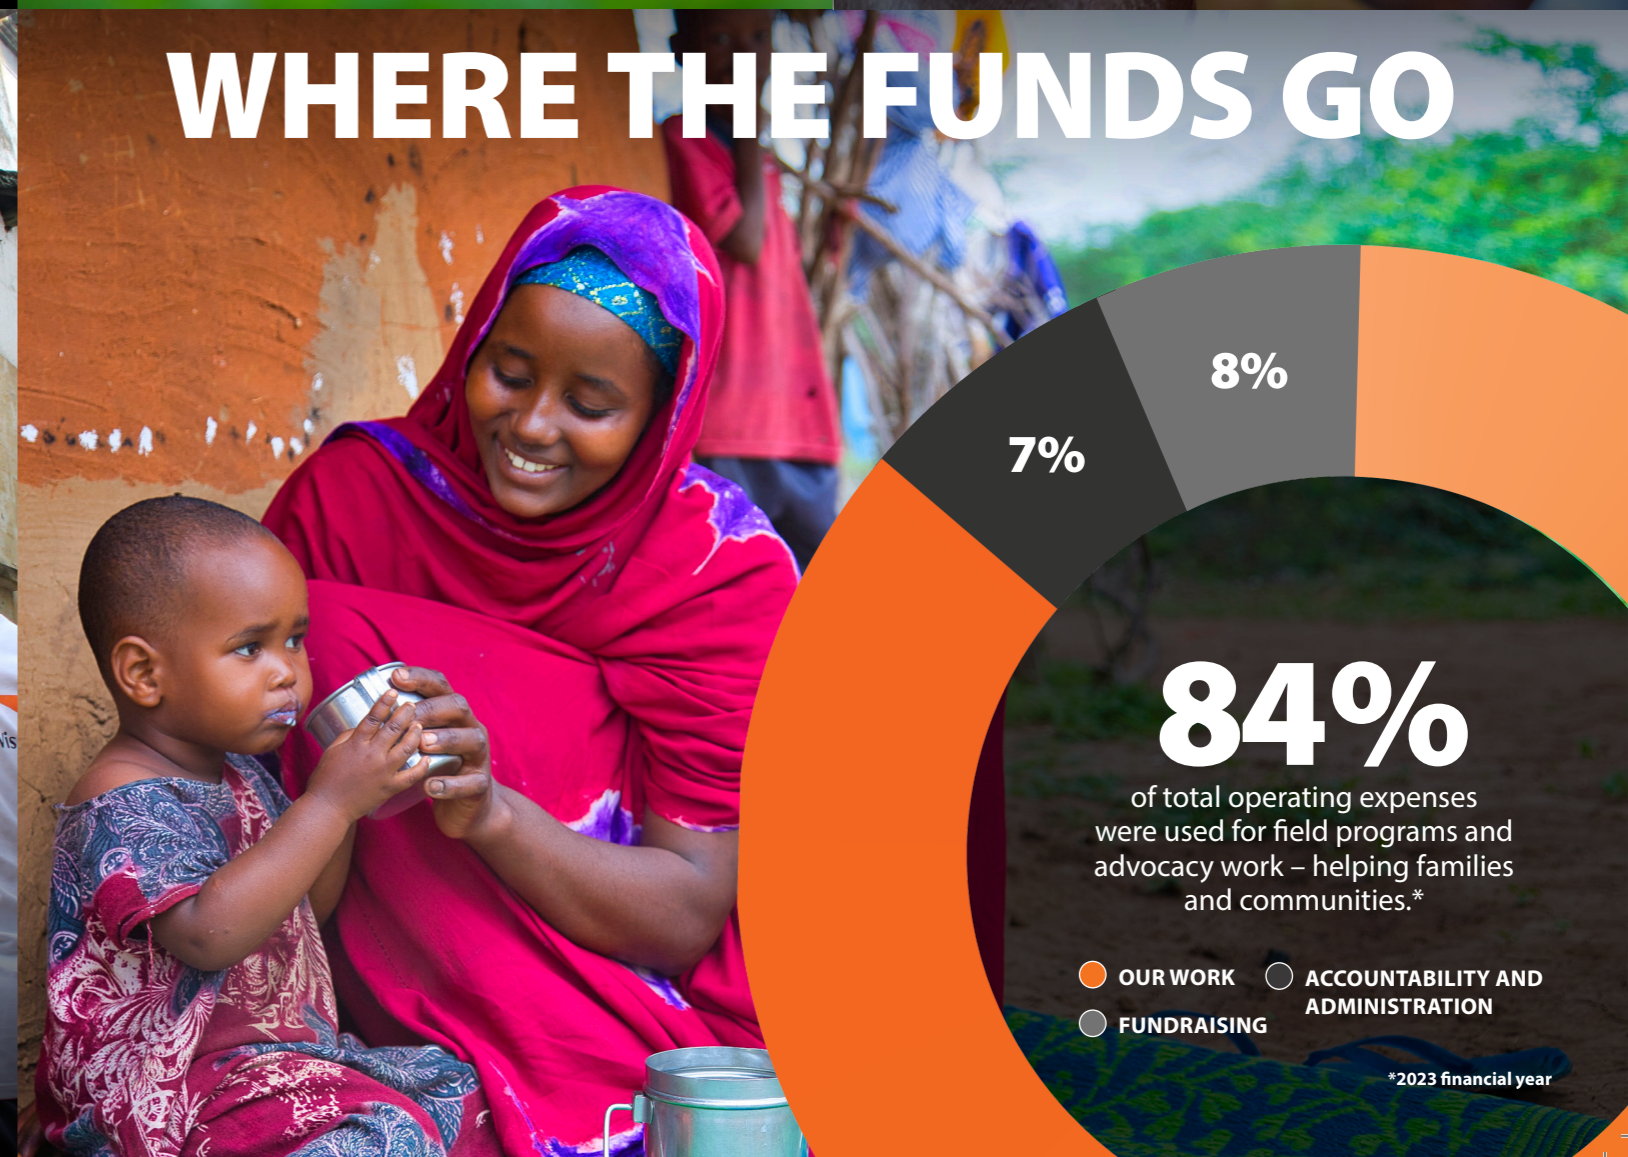

YOU HAVE THE POWER TO CHANGE LIVES

Chosen

Invite a child to choose you as their sponsor, putting the power of choice in their hands.

CHILD RESCUE

Just **\$20 a month** can support our work in helping children break free from exploitative activities such as child labour, abuse and child marriage.

THIS MEANS THE WORLD

World Vision

SPONSORING A CHILD MEANS the world

World Vision

\$48
A MONTH
\$1.58 PER DAY

You can help a child and their entire community to change their future.

THIS MEANS THE WORLD

WHERE WE SPONSOR

*striving to give every child
access to clean, safe water*

FOOD AND AGRICULTURE MEANS

*growing sustainable supplies
so children stay well-nourished*

HEALTH MEANS

*bringing life-changing
healthcare to women
and children*

FAMILY INCOMES MEANS

*you're empowering
communities to
break out of poverty*

DONATING TO EMERGENCIES MEANS

*bringing hope and aid to
where it's needed most*

WHERE THE FUNDS GO