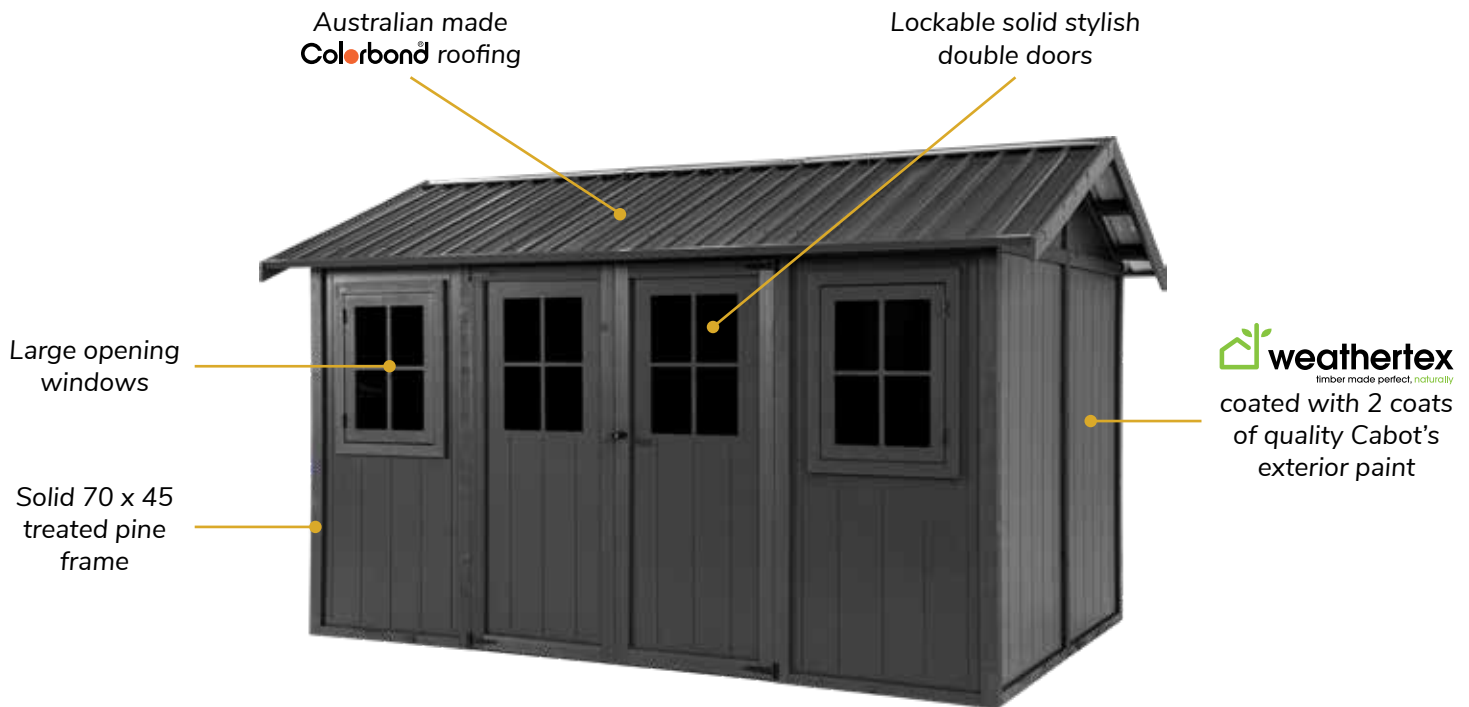

About The Materials

Add style and functionality to your garden with our stylish Painted Shed Co. range. Built to last they feature 70 x 45 treated pine framing, sturdy slot-together Weathertex wall panels, and a Colorbond steel roof – all made in Australia.

Whether you need a home office, studio or garden shed, an extra room or just a quiet space to get away from it all, there's a customisable design to suit you. Extra windows can be added, or a skylight. There's also a heavy-duty floor with 100 x 100 treated pine posts to suspend your shed so you can level it, even on a sloping site.

Improvements to your garden tend to return a lot more than you invest. With their timeless good-looks, Stilla Painted sheds are an easy value add for your property – and give you a beautiful space you can enjoy straight away.

About weathertex

100% natural:
97% natural hardwood timber
and 3% natural wax.

Australian made
and owned.

Termite resistant:
all sugars and starches removed.

Better than zero
carbon footprint.

No added silica, glues,
resins, or formaldehydes.