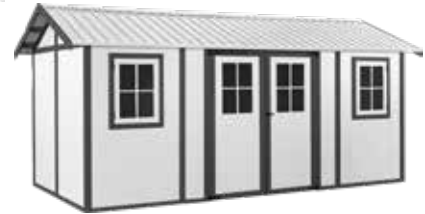

Hampton 16x8

4730 x 2400mm

Monument-Surfmist PS168MTSM

Surfmist-Surfmist PS168SMSM

Surfmist-Monument PS168SMMT

Monument-Monument PS168MTMT

Specifications

\$7,635.00
Delivery Included