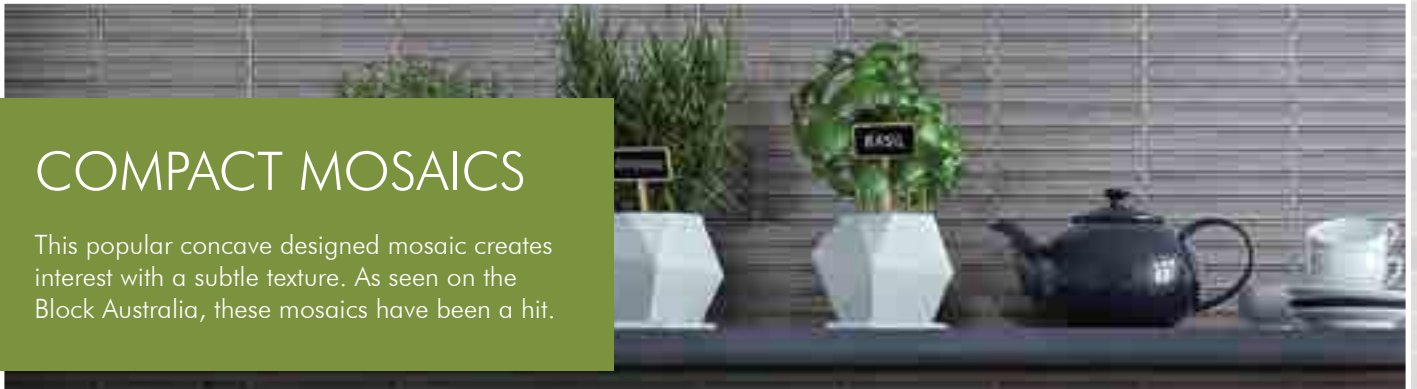

Natural recycled terracotta available in Square and Brick. 300x300mm Matt. NB: Needs sealing post installation.

VIVA SQUARE

VIVA BRICK

COMPACT MOSAICS

This popular concave designed mosaic creates interest with a subtle texture. As seen on the Block Australia, these mosaics have been a hit.