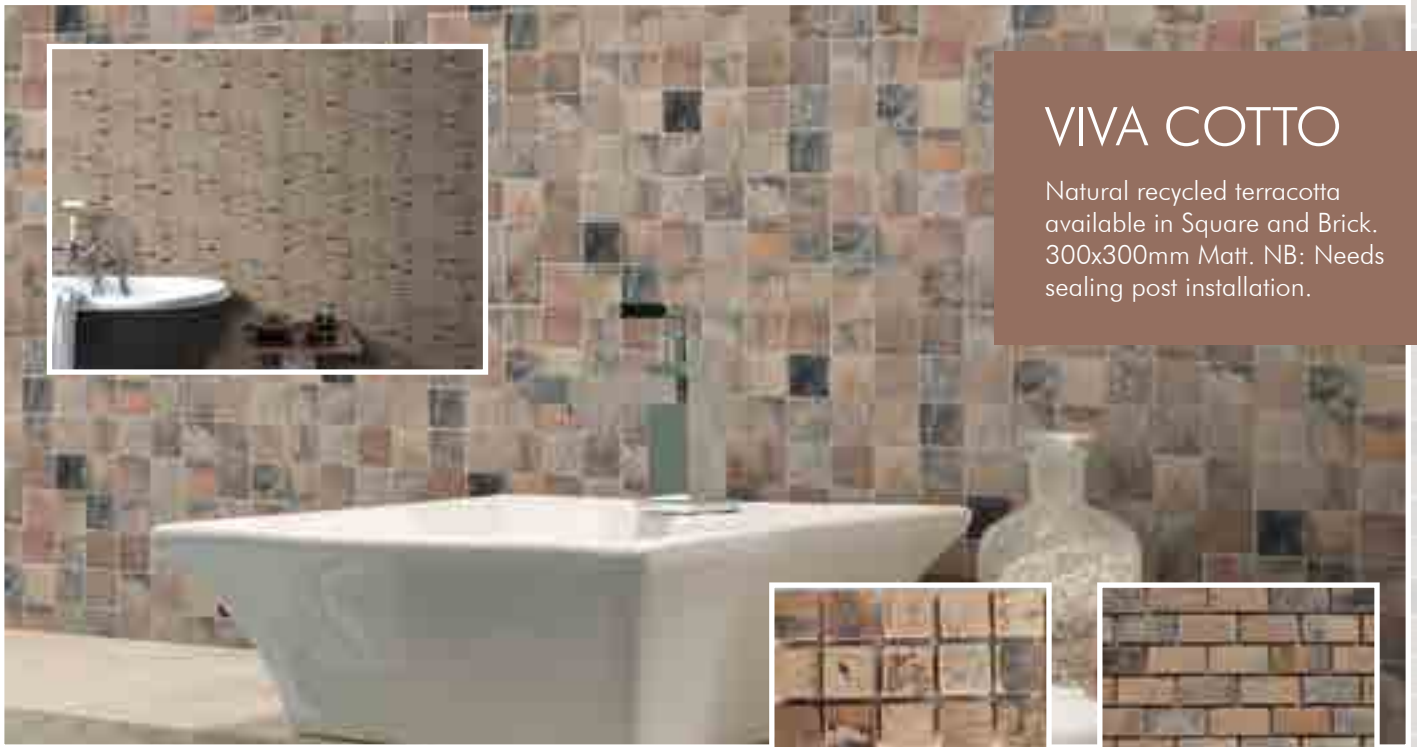

Wall only | Gloss
floors.

* Not recommended for

KEYS

White and Black Mosaics sold in 300x300mm sheets, thickness 6-8mm. 15x145mm chip size.

PEI 1 | Matt

WHITE

BLACK

VIVA COTTO