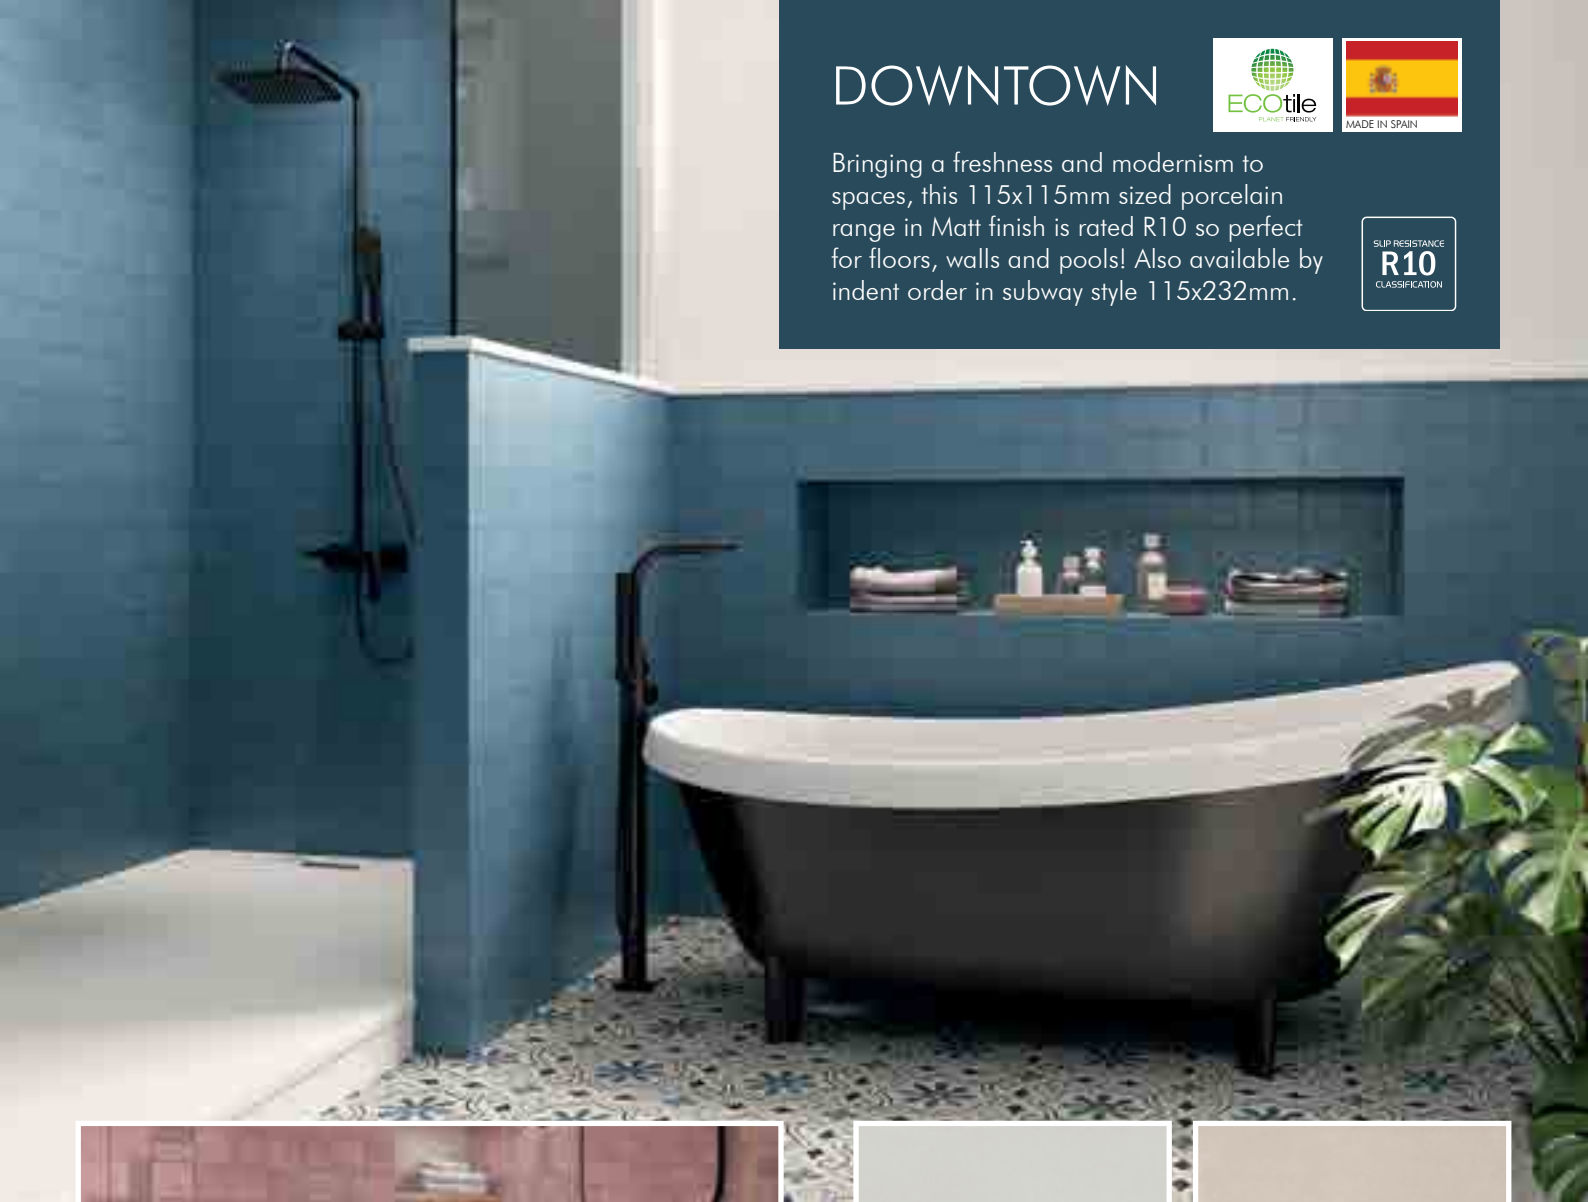

DOWNTOWN

Bringing a freshness and modernism to spaces, this 115x115mm sized porcelain range in Matt finish is rated R10 so perfect for floors, walls and pools! Also available by indent order in subway style 115x232mm.

SLIP RESISTANCE
R10
CLASSIFICATION