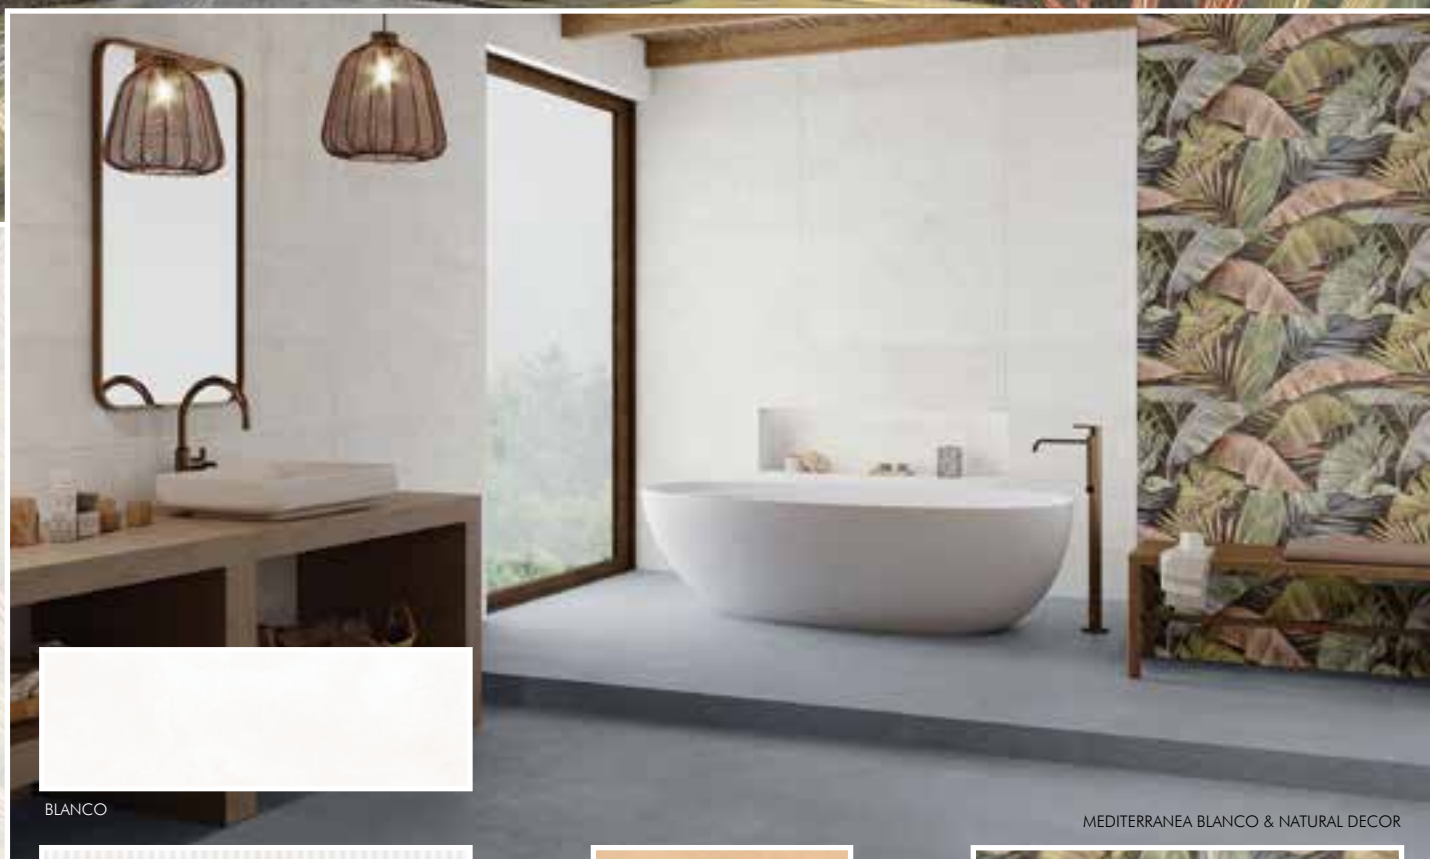

EMERALD

TITANIUM

IRON

MEDITERRANEA

Selected in partnership with our interior design team, this fabulous wallpaper-look tile comes in matt finish and is available in Blanco, Blanco Persa, Siena Persa, Teselado and Natural Decor 315x1000mm and Siena 600x600mm.