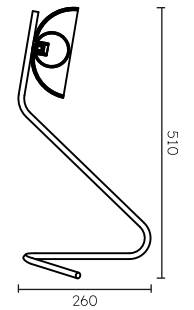

Model	Light Source	Material	Power
MGTG4030-180	LED	Iron+Aluminium+Glass	4W
Size	CRI	CCT	Input voltage
D180*E260*H310mm	Ra>90	3000K/4000K	AC220-240V
IP Rating	Installation	Application	Colour
IP20	Surface Mounted	Interior	Brass/Clear Glass+Patterned Glass