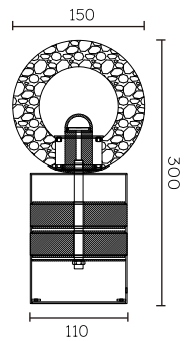

Model	Light Source	Material	Power
MG1604-1-150L	LED	Aluminium+Iron+Acrylic+Glass+Marble	5W
Size	CRI	CCT	Input voltage
Ø150*H300mm	Ra>90	3000K/4000K	AC220-240V
IP Rating	Installation	Application	Colour
IP20	Surface Mounted	Interior	Brass+Bubble Clear