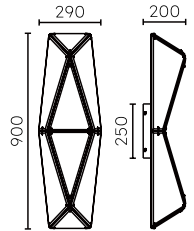

Model	Light Source	Material	Power
MG14003-9B	LED	Stainless Steel+Acrylic	32W
Size	CRI	CCT	Input voltage
L900*W290*D200mm	Ra>90	3000K/4000K	AC220-240V
IP Rating	Installation	Application	Colour
IP20	Surface Mounted	Interior	Titanium Gold/Rose Gold/Chrome