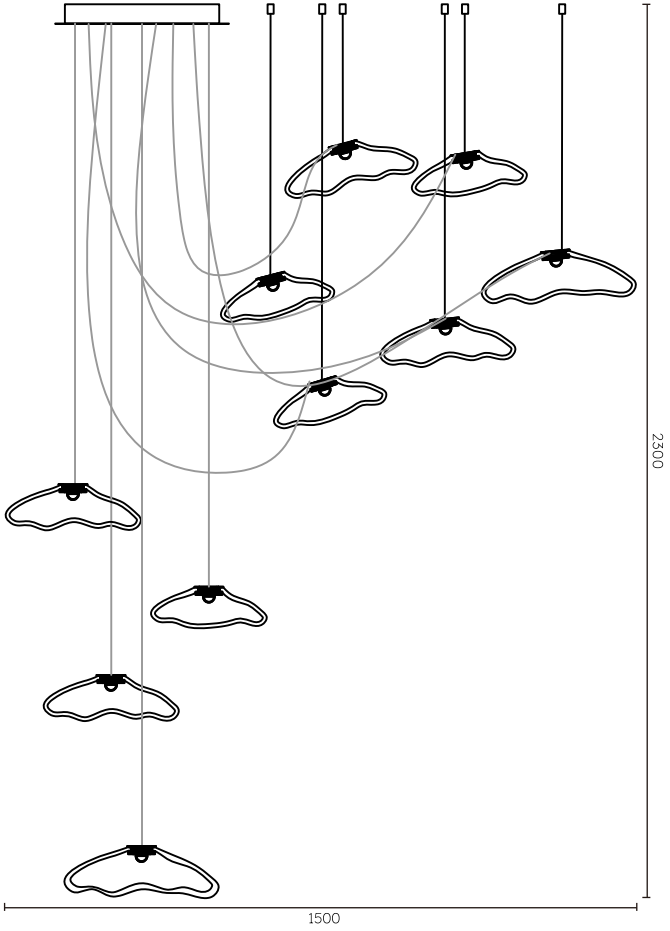

Model	Light Source	Material	Power
MG16001-10-1500	LED	Glass+Aluminium +Stainless Steel	50W
Size	CRI	CCT	Input voltage
D1500*H2300mm	Ra>90	3000K/4000K	AC220-240V
IP Rating	Installation	Application	Colour
IP20	Surface Mounted	Interior	Black Titanium+Clear/ White/Coffee/ Wine