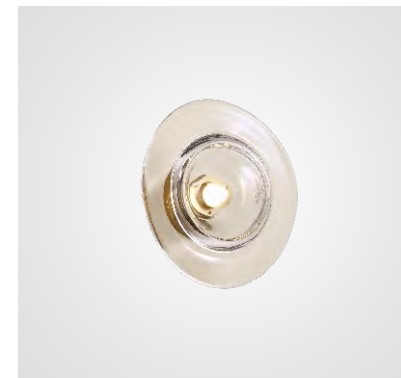

Model	Light Source	Material	Power
MG1301-1BL	LED	Steel+Handmade Glass Amber/Handmade Glass Clear	5W
Size	CRI	CCT	Input voltage
Ø250mm	Ra>90	3000K/4000K	AC220-240V
IP Rating	Installation	Application	Colour
IP20	Surface Mounted	Interior	Amber/Clear