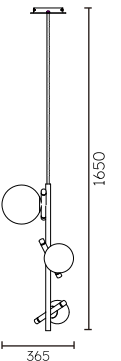

Model	Light Source	Material	Power
MGDG9050-3L	LED	Steel+Aluminium+Handmade Glass	15W
Size	CRI	CCT	Input voltage
D365*H1650mm	Ra>90	3000K/4000K	AC220-240V
IP Rating	Installation	Application	Colour
IP20	Surface Mounted	Interior	Brass/Black