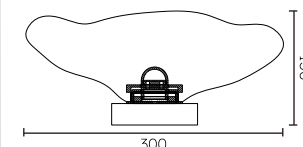

Model	Light Source	Material	Power
MG9101-1-300T	LED	Glass+Aluminium+Marble	5W
Size	CRI	CCT	Input voltage
Ø300*H130mm	Ra>90	3000K/4000K	AC220-240V
IP Rating	Installation	Application	Colour
IP20	Surface Mounted	Interior	Black Titanium+Clear/ White/Coffee/ Wine