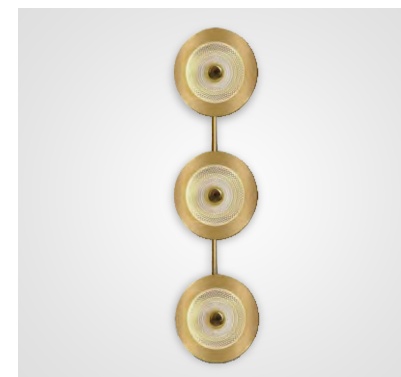

Model MG12003-1200B	Light Source LED	Material Stainless steel + Aluminium + Iron + Acrylic + Glass	Power 13.5W
Size D230*H1200mm	CRI Ra>90	CCT 3000K/4000K	Input voltage AC220-240V
IP Rating IP20	Installation Surface Mounted	Application Interior	Colour GD+Pearl Black