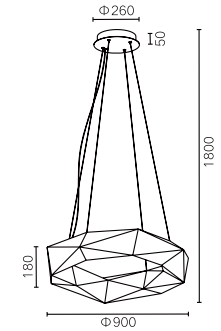

Model	Light Source	Material	Power
MG14502-9A	LED	Stainless Steel+Acrylic	85W
Size	CRI	CCT	Input voltage
Ø900*H180/1800mm	Ra>90	3000K/4000K	AC220-240V
IP Rating	Installation	Application	Colour
IP20	Surface Mounted	Interior	Titanium Gold/Rose Gold/Chrome