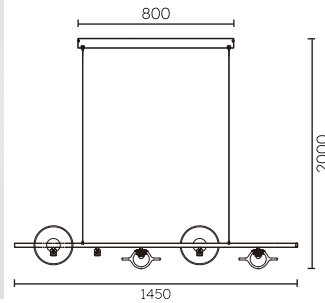

Model	Light Source	Material	Power
MG12004-3L	LED	Steel+Handmade Glass	23W
Size	CRI	CCT	Input voltage
L1200*W200*H2000mm	Ra>90	3000K/4000K	AC220-240V
IP Rating	Installation	Application	Colour
IP20	Surface Mounted	Interior	Amber+Clear