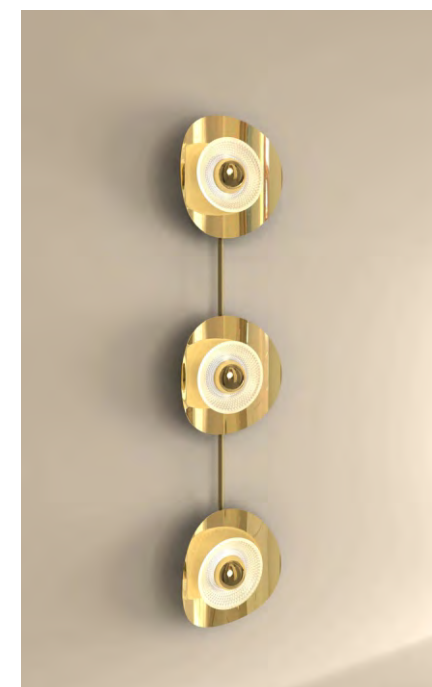

Model MG12003-1200B	Light Source LED	Material Stainless steel + Aluminium + Iron + Acrylic + Glass	Power 13.5W
Size D230*H1200mm	CRI Ra>90	CCT 3000K/4000K	Input voltage AC220-240V
IP Rating IP20	Installation Surface Mounted	Application Interior	Colour GD+Pearl Black