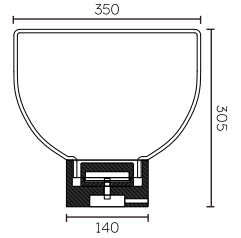

Model	Light Source	Material	Power
MG1705-320T	LED	Marble+Glass+Aluminium+Acrylic	4W
Size	CRI	CCT	Input voltage
Ø350*H305mm	Ra>90	3000K/4000K	AC220-240V
IP Rating	Installation	Application	Colour
IP20	Surface Mounted	Interior	White+Smork Glass