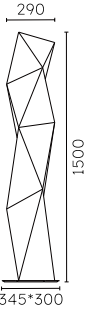

Clear

White

Coffee

Wine

Model	Light Source	Material	Power
MG16001-10-1500	LED	Glass+Aluminium +Stainless Steel	50W
Size	CRI	CCT	Input voltage
D1500*H2300mm	Ra>90	3000K/4000K	AC220-240V
IP Rating	Installation	Application	Colour
IP20	Surface Mounted	Interior	Black Titanium+Clear/ White/Coffee/ Wine