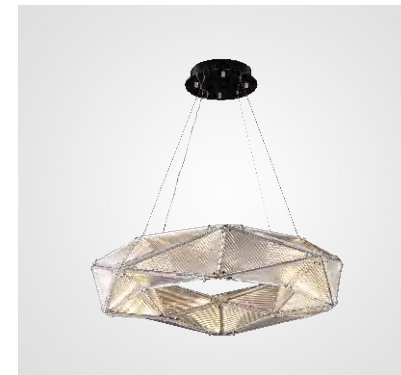

Model	Light Source	Material	Power
MG15003-12A	LED	Stainless Steel+Acrylic	115W
Size	CRI	CCT	Input voltage
Ø1200*H220/1800mm	Ra>90	3000K/4000K	AC220-240V
IP Rating	Installation	Application	Colour
IP20	Surface Mounted	Interior	Titanium Gold/Rose Gold/Chrome