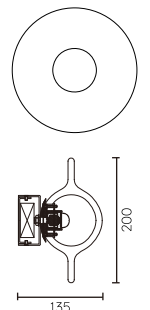

Model	Light Source	Material	Power
MG1301-1BL	LED	Steel+Handmade Glass Amber/Handmade Glass Clear	5W
Size	CRI	CCT	Input voltage
Ø250mm	Ra>90	3000K/4000K	AC220-240V
IP Rating	Installation	Application	Colour
IP20	Surface Mounted	Interior	Amber/Clear

Model	Light Source	Material	Power
MG1301-1BS	LED	Steel+Handmade Glass Amber/Handmade Glass Clear	5W
Size	CRI	CCT	Input voltage
Ø200mm	Ra>90	3000K/4000K	AC220-240V
IP Rating	Installation	Application	Colour
IP20	Surface Mounted	Interior	Amber/Clear