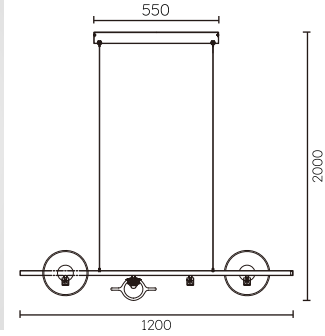

Model	Light Source	Material	Power
MG12004-3L	LED	Steel+Handmade Glass	23W
Size	CRI	CCT	Input voltage
L1200*W200*H2000mm	Ra>90	3000K/4000K	AC220-240V
IP Rating	Installation	Application	Colour
IP20	Surface Mounted	Interior	Amber+Clear

Model	Light Source	Material	Power
MG13003-4L	LED	Steel+Handmade Glass	30W
Size	CRI	CCT	Input voltage
L1450*W200*H2000mm	Ra>90	3000K/4000K	AC220-240V
IP Rating	Installation	Application	Colour
IP20	Surface Mounted	Interior	Amber+Clear