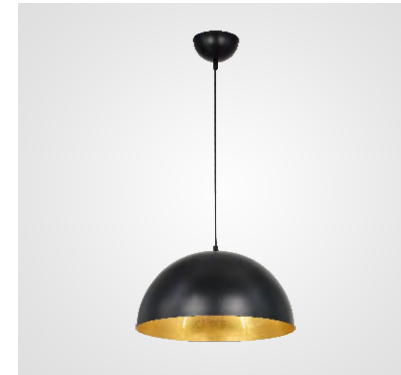

Model	Light Source	Material	Power
MGDE27059-1-350	LED	Iron	20W
Size	CRI	CCT	Input voltage
Ø340*H1500mm	Ra>90	3000K/4000K	AC220-240V
IP Rating	Installation	Application	Colour
IP20	Surface Mounted	Interior	Black+Gold

Model	Light Source	Material	Power
MGDE27059-1-500	LED	Iron	20W
Size	CRI	CCT	Input voltage
Ø500*H1500mm	Ra>90	3000K/4000K	AC220-240V
IP Rating	Installation	Application	Colour
IP20	Surface Mounted	Interior	Black+Gold