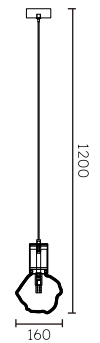

Model	Light Source	Material	Power
MGDG9056-1-160	LED	Glass+Aluminium+Stainless Steel	5W
Size	CRI	CCT	Input voltage
Ø160*H1200mm	Ra>90	3000K/4000K	AC220-240V
IP Rating	Installation	Application	Colour
IP20	Surface Mounted	Interior	Brass+Clear