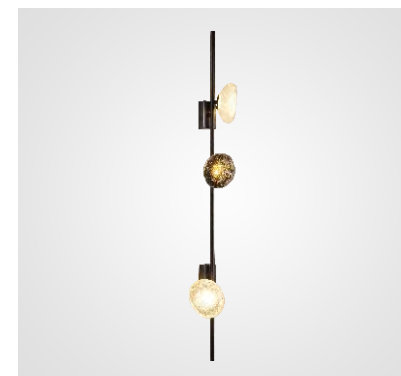

Ink Blue

Mauve

Clear

Amber

Dark Brown

Model	Light Source	Material	Power
MG11802-3B	LED	Steel+Handmade Glass	15W
Size	CRI	CCT	Input voltage
W185*E140*H1200mm	Ra>90	/	AC220-240V
IP Rating	Installation	Application	Colour
IP20	Surface Mounted	Interior	Mauve/Dark Brown/Ink Blue/Tea Brown/Clear/Amber