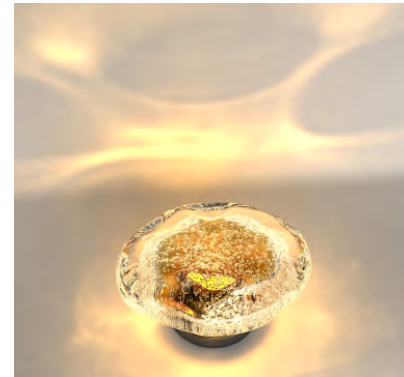

Model	Light Source	Material	Power
MG1604-IT	LED	Steel+Handmade Glass	5W
Size	CRI	CCT	Input voltage
Ø150*H105mm	Ra>90	/	AC220-240V
IP Rating	Installation	Application	Colour
IP20	Surface Mounted	Interior	Mauve/Dark Brown/ Ink Blue/Tea Brown/Clear/Amber