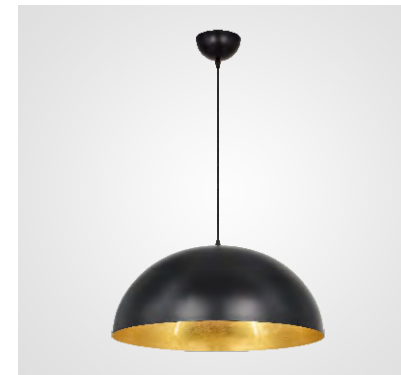

Model	Light Source	Material	Power
MGDE27059-1-350	LED	Iron	20W
Size	CRI	CCT	Input voltage
Ø340*H1500mm	Ra>90	3000K/4000K	AC220-240V
IP Rating	Installation	Application	Colour
IP20	Surface Mounted	Interior	Black+Gold