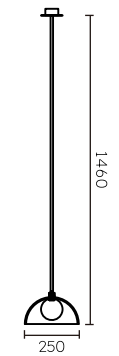

Model	Light Source	Material	Power
MGDG4030-1-250	LED	Iron+Aluminium+Glass	4W
Size	CRI	CCT	Input voltage
D250*H1460mm	Ra>90	3000K/4000K	AC220-240V
IP Rating	Installation	Application	Colour
IP20	Surface Mounted	Interior	Brass/Clear Glass+Patterned Glass