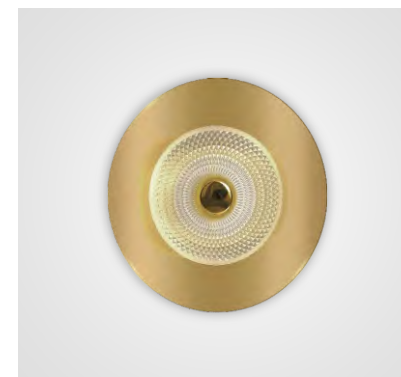

MGDG9056-23-650
022

MG15002-8-600
014

MGDG9050-10L
044

MG16001-10-1500
025

MG14503-15L
037

Model	Light Source	Material	Power
MG1906-D350	LED	Stainless steel + Aluminium + Iron + Acrylic + Glass	5W
Size	CRI	CCT	Input voltage
Ø350*H390mm	Ra>90	3000K/4000K	AC220-240V
IP Rating	Installation	Application	Colour
IP20	Surface Mounted	Interior	GD