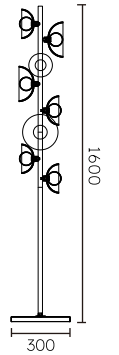

Model	Light Source	Material	Power
MGLG4030-8-300	LED	Iron+Aluminium+Glass	32W
Size	CRI	CCT	Input voltage
L300*H1600mm	Ra>90	3000K/4000K	AC220-240V
IP Rating	Installation	Application	Colour
IP20	Surface Mounted	Interior	Brass/Clear Glass+Patterned Glass