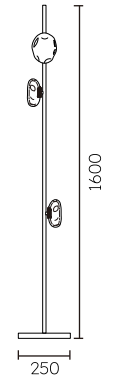

Model MG13003-3L	Light Source LED	Material Steel+Handmade Glass	Power 15W
Size Ø250*H1600mm	CRI Ra>90	CCT /	Input voltage AC220-240V
IP Rating IP20	Installation Surface Mounted	Application Interior	Colour Mauve/Dark Brown/Ink Blue/ Tea Brown/Clear/Amber