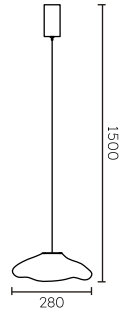

Model MG9101-1-300D	Light Source LED	Material Glass + Aluminium	Power 5W
Size Ø280*H1500mm	CRI Ra>90	CCT 3000K/4000K	Input voltage AC220-240V
IP Rating IP20	Installation Surface Mounted	Application Interior	Colour Black Titanium+Clear/ White/Coffee/ Wine