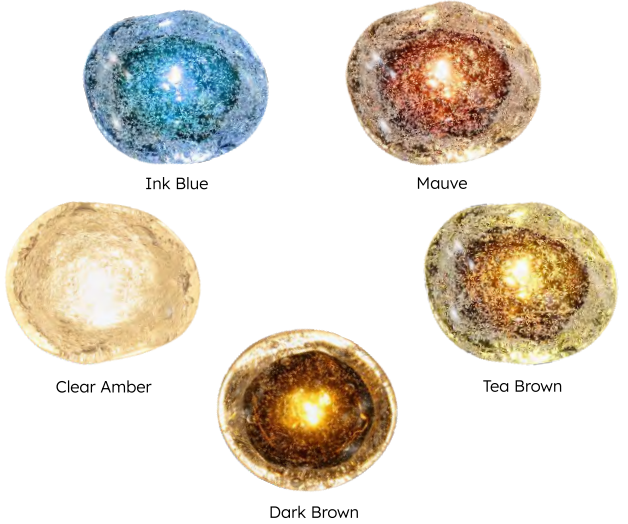

Model	Light Source	Material	Power
MG1604-1B	LED	Steel+Handmade Glass	5W
Size	CRI	CCT	Input voltage
L100*W125*H145mm	Ra>90	/	AC220-240V
IP Rating	Installation	Application	Colour
IP20	Surface Mounted	Interior	Mauve/Dark Brown/ Ink Blue/Tea Brown/Clear Amber