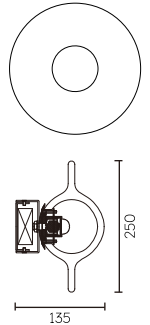

Model	Light Source	Material	Power
MG1301-1BL	LED	Steel+Handmade Glass Amber/Handmade Glass Clear	5W
Size	CRI	CCT	Input voltage
Ø250mm	Ra>90	3000K/4000K	AC220-240V
IP Rating	Installation	Application	Colour
IP20	Surface Mounted	Interior	Amber/Clear

Model	Light Source	Material	Power
MG1301-1BS	LED	Steel+Handmade Glass Amber/Handmade Glass Clear	5W
Size	CRI	CCT	Input voltage
Ø200mm	Ra>90	3000K/4000K	AC220-240V
IP Rating	Installation	Application	Colour
IP20	Surface Mounted	Interior	Amber/Clear