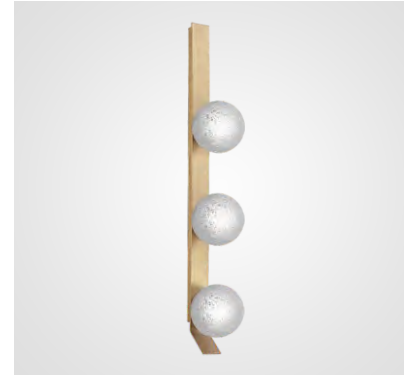

Model	Light Source	Material	Power
MG11802-3-880B	LED	Aluminium+Iron+Acrylic+Glass+Marble	15W
Size	CRI	CCT	Input voltage
D120*H880*S160mm	Ra>90	3000K/4000K	AC220-240V
IP Rating	Installation	Application	Colour
IP20	Surface Mounted	Interior	Brass+Bubble Clear