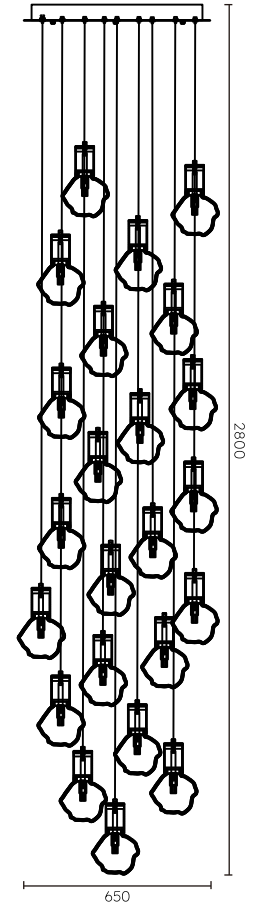

Model	Light Source	Material	Power
MG DG9056-23-650	LED	Glass+Aluminium +Stainless Steel	115W
Size	CRI	CCT	Input voltage
Ø650*H2800mm	Ra>90	3000K/4000K	AC220~240V
IP Rating	Installation	Application	Colour
IP20	Surface Mounted	Interior	Brass+Clear