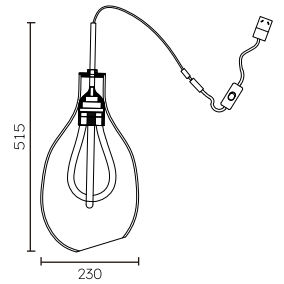

Model	Light Source	Material	Power
MG7101-230T	LED	Aluminium+Iron +Silicone+Glass	10W
Size	CRI	CCT	Input voltage
D230*H515mm	Ra>90	3000K/4000K	AC220-240V
IP Rating	Installation	Application	Colour
IP20	Surface Mounted	Interior	Black+Amber