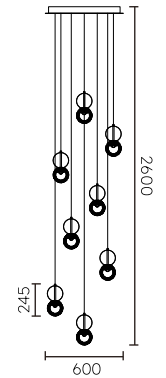

Model	Light Source	Material	Power
MG1604-1-120B	LED	Stainless steel+Aluminium +Iron+Acrylic+Glass	5W
Size	CRI	CCT	Input voltage
D120*H230mm	Ra>90	3000K/4000K	AC220-240V
IP Rating	Installation	Application	Colour
IP20	Surface Mounted	Interior	Pearl Black with Rose Gold +Bubble Clear