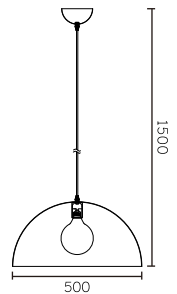

Model	Light Source	Material	Power
MGDE27059-1-350	LED	Iron	20W
Size	CRI	CCT	Input voltage
Ø340*H1500mm	Ra>90	3000K/4000K	AC220-240V
IP Rating	Installation	Application	Colour
IP20	Surface Mounted	Interior	Black+Gold