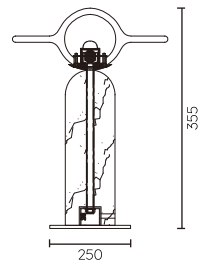

Model	Light Source	Material	Power
MG1102-2BL	LED	Steel+Handmade Glass Amber/Handmade Glass Clear	8W
Size	CRI	CCT	Input voltage
Ø200*H450mm	Ra>90	3000K/4000K	AC220-240V
IP Rating	Installation	Application	Colour
IP20	Surface Mounted	Interior	Amber/Clear