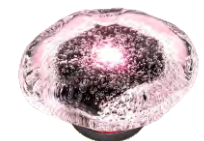

Model	Light Source	Material	Power
MG1604-IT	LED	Steel+Handmade Glass	5W
Size	CRI	CCT	Input voltage
Ø150*H105mm	Ra>90	/	AC220-240V
IP Rating	Installation	Application	Colour
IP20	Surface Mounted	Interior	Mauve/Dark Brown/ Ink Blue/Tea Brown/Clear/Amber

Mauve