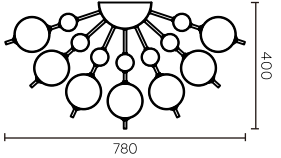

Model MGDG4057-18-780	Light Source LED	Material Iron+Aluminium	Power 72w
Size D780*H400mm	CRI Ra>90	CCT 3000K/4000K	Input voltage AC220-240V
IP Rating IP20	Installation Surface Mounted	Application Interior	Colour Pearl Black+Dark Smork Glass