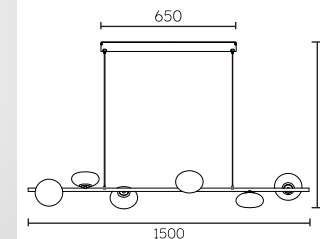

Model	Light Source	Material	Power
MG13003-6L	LED	Steel+Handmade Glass	30W
Size	CRI	CCT	Input voltage
L1500*H1200mm	Ra>90	/	AC220-240V
IP Rating	Installation	Application	Colour
IP20	Surface Mounted	Interior	Mauve/Dark Brown/Ink Blue/Tea Brown/Clear/Amber