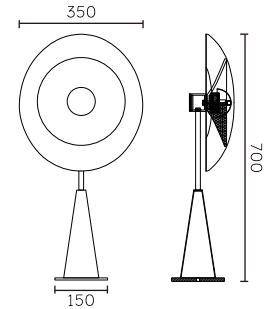

Model	Light Source	Material	Power
MG1906-700T	LED	Stainless steel + Aluminium + Iron + Acrylic + Glass	5W
Size	CRI	CCT	Input voltage
D350*H700mm	Ra>90	3000K/4000K	AC220-240V
IP Rating	Installation	Application	Colour
IP20	Surface Mounted	Interior	GD+Pearl Black