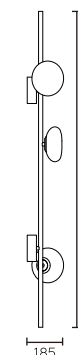

Ink Blue

Mauve

Clear

Amber

Dark Brown

Model	Light Source	Material	Power
MG11802-3B	LED	Steel+Handmade Glass	15W
Size	CRI	CCT	Input voltage
W185*E140*H1200mm	Ra>90	/	AC220-240V
IP Rating	Installation	Application	Colour
IP20	Surface Mounted	Interior	Mauve/Dark Brown/Ink Blue/Tea Brown/Clear/Amber