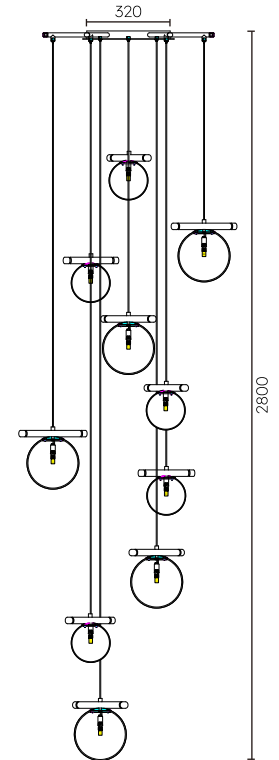

Model	Light Source	Material	Power
MGDG9050-10L	LED	Steel+Handmade Glass	50W
Size	CRI	CCT	Input voltage
Ø800*H2800mm	Ra>90	3000K/4000K	AC220-240V
IP Rating	Installation	Application	Colour
IP20	Surface Mounted	Interior	Brass/Black