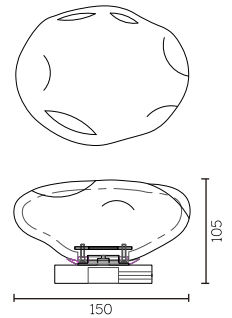

Model	Light Source	Material	Power
MG1604-IT	LED	Steel+Handmade Glass	5W
Size	CRI	CCT	Input voltage
Ø150*H105mm	Ra>90	/	AC220-240V
IP Rating	Installation	Application	Colour
IP20	Surface Mounted	Interior	Mauve/Dark Brown/ Ink Blue/Tea Brown/Clear/Amber