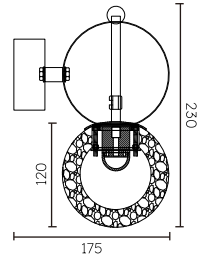

Model	Light Source	Material	Power
MG1604-1-120B	LED	Stainless steel+Aluminium +Iron+Acrylic+Glass	5W
Size	CRI	CCT	Input voltage
D120*H230mm	Ra>90	3000K/4000K	AC220-240V
IP Rating	Installation	Application	Colour
IP20	Surface Mounted	Interior	Pearl Black with Rose Gold +Bubble Clear

Model	Light Source	Material	Power
MG15002-8-600	LED	Stainless steel+Aluminium +Iron+Acrylic+Glass	40W
Size	CRI	CCT	Input voltage
D600*H2600mm	Ra>90	3000K/4000K	AC220-240V
IP Rating	Installation	Application	Colour
IP20	Surface Mounted	Interior	Pearl Black with Rose Gold +Bubble Clear