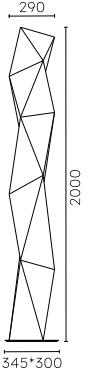

Model	Light Source	Material	Power
MG14502-15AL	LED	Stainless Steel+Acrylic	54W
Size	CRI	CCT	Input voltage
L345*W300*H1500mm	Ra>90	3000K/4000K	AC220-240V
IP Rating	Installation	Application	Colour
IP20	Surface Mounted	Interior	Titanium Gold/ Rose Gold/Chrome