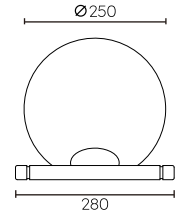

Model	Light Source	Material	Power
MGLG9050-200/250	LED	Aluminium +Handmade Glass	5W
Size	CRI	CCT	Input voltage
Ø200/250mm	Ra>90	3000K/4000K	AC220-240V
IP Rating	Installation	Application	Colour
IP20	Surface Mounted	Interior	Brass/Black