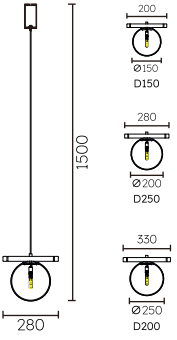

Model	Light Source	Material	Power
MGDG9050-D250 / D200 / D150	LED	Steel+Handmade Glass	5W
Size	CRI	CCT	Input voltage
Ø250/200/150mm	Ra>90	3000K/4000K	AC220-240V
IP Rating	Installation	Application	Colour
IP20	Surface Mounted	Interior	Brass/Black