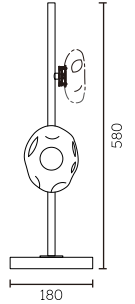

Model MG13003-2L	Light Source LED	Material Steel+Handmade Glass	Power 10W
Size D180*H580mm	CRI Ra>90	CCT /	Input voltage AC220-240V
IP Rating IP20	Installation Surface Mounted	Application Interior	Colour Mauve/Dark Brown/Ink Blue/ Tea Brown/Clear/Amber