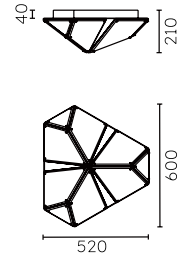

Model MG14003-6A	Light Source LED	Material Stainless Steel+Acrylic	Power 35W
Size L600*W520*H210mm	CRI Ra>90	CCT 3000K	Input voltage AC220-240V
IP Rating IP20	Installation Surface Mounted	Application Interior	Colour Titanium Gold/Rose Gold/Chrome