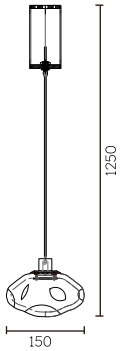

Ink Blue

Mauve

Clear

Amber

Dark Brown

Model	Light Source	Material	Power
MG1604-1D	LED	Steel+Handmade Glass	5W
Size	CRI	CCT	Input voltage
Ø150*H1250mm	Ra>90	/	AC220-240V
IP Rating	Installation	Application	Colour
IP20	Surface Mounted	Interior	Mauve/Dark Brown/ Ink Blue/Tea Brown/Clear/Amber