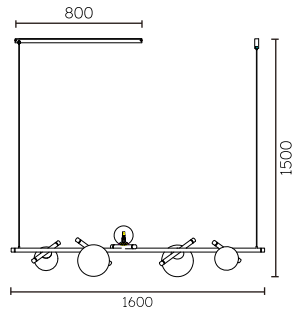

Model MGDG9050-5L	Light Source LED	Material Steel+Aluminium+ Handmade Glass	Power 25W
Size w430*L1600*H1500mm	CRI Ra>90	CCT 3000K/4000K	Input voltage AC220-240V
IP Rating IP20	Installation Surface Mounted	Application Interior	Colour Brass/Black