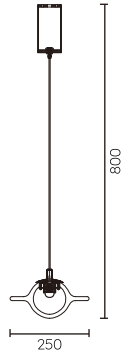

Model	Light Source	Material	Power
MG1301-1DL	LED	Steel+Handmade Glass Amber/Handmade Glass Clear	5W
Size	CRI	CCT	Input voltage
Ø250*H800mm	Ra>90	3000K/4000K	AC220-240V
IP Rating	Installation	Application	Colour
IP20	Surface Mounted	Interior	Amber/Clear