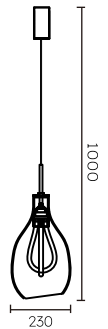

Model	Light Source	Material	Power
MG7101-230D	LED	Aluminium+Iron +Silicone+Glass	10W
Size	CRI	CCT	Input voltage
D230*H1000mm	Ra>90	3000K/4000K	AC220-240V
IP Rating	Installation	Application	Colour
IP20	Surface Mounted	Interior	Black+Amber