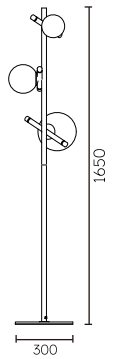

Model	Light Source	Material	Power
MGLG9050-3L	LED	Steel+Aluminium+Handmade Glass	15W
Size	CRI	CCT	Input voltage
D300*H1650mm	Ra>90	3000K/4000K	AC220-240V
IP Rating	Installation	Application	Colour
IP20	Surface Mounted	Interior	Brass/Black