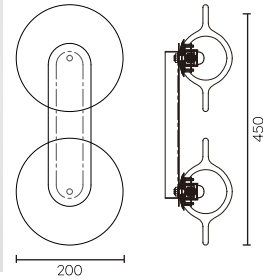

Model	Light Source	Material	Power
MG1102-2BL	LED	Steel+Handmade Glass Amber/Handmade Glass Clear	8W
Size	CRI	CCT	Input voltage
Ø200*H450mm	Ra>90	3000K/4000K	AC220-240V
IP Rating	Installation	Application	Colour
IP20	Surface Mounted	Interior	Amber/Clear

Model	Light Source	Material	Power
MG1301-1T	LED	Steel+Handmade Glass Amber/Handmade Glass Clear	5W
Size	CRI	CCT	Input voltage
Ø250*H355mm	Ra>90	3000K/4000K	AC220-240V
IP Rating	Installation	Application	Colour
IP20	Surface Mounted	Interior	Amber/Clear