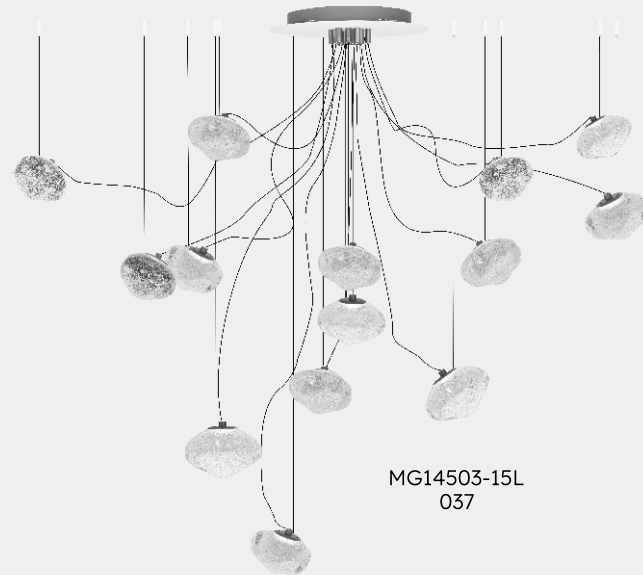

MGDG9056-23-650
022

MG15002-8-600
014

MGDG9050-10L
044

MG16001-10-1500
025

MG14503-15L
037

Model	Light Source	Material	Power
MG1906-D350	LED	Stainless steel + Aluminium + Iron + Acrylic + Glass	5W
Size	CRI	CCT	Input voltage
Ø350*H390mm	Ra>90	3000K/4000K	AC220-240V
IP Rating	Installation	Application	Colour
IP20	Surface Mounted	Interior	GD