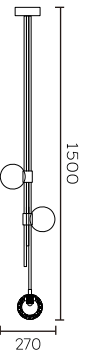

Model	Light Source	Material	Power
MG11802-3-1500D	LED	Aluminium+Iron+Acrylic+Glass	15W
Size	CRI	CCT	Input voltage
D270*H1500mm	Ra>90	3000K/4000K	AC220-240V
IP Rating	Installation	Application	Colour
IP20	Surface Mounted	Interior	Brass+Bubble Clear