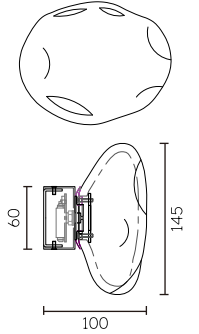

Model	Light Source	Material	Power
MG1604-1B	LED	Steel+Handmade Glass	5W
Size	CRI	CCT	Input voltage
L100*W125*H145mm	Ra>90	/	AC220-240V
IP Rating	Installation	Application	Colour
IP20	Surface Mounted	Interior	Mauve/Dark Brown/ Ink Blue/Tea Brown/Clear Amber