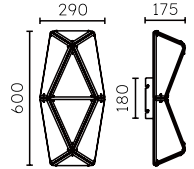

Model	Light Source	Material	Power
MG12701-6B	LED	Stainless Steel+Acrylic	26W
Size	CRI	CCT	Input voltage
L600*W290*D175mm	Ra>90	3000K/4000K	AC220-240V
IP Rating	Installation	Application	Colour
IP20	Surface Mounted	Interior	Titanium Gold/Rose Gold/Chrome