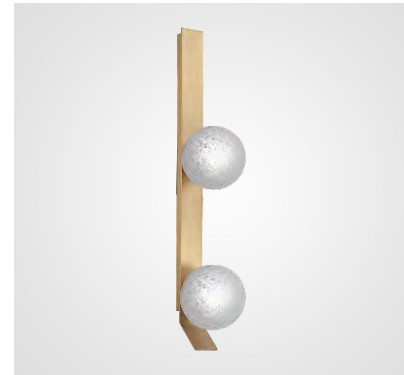

Model	Light Source	Material	Power
MG11205-2-620B	LED	Aluminium+Iron+Acrylic+Glass+Marble	10W
Size	CRI	CCT	Input voltage
D120*H620*S155mm	Ra>90	3000K/4000K	AC220-240V
IP Rating	Installation	Application	Colour
IP20	Surface Mounted	Interior	Brass+Bubble Clear