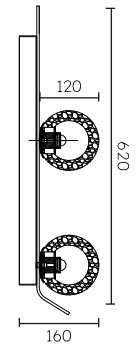

Model	Light Source	Material	Power
MG11205-2-620B	LED	Aluminium+Iron+Acrylic+Glass+Marble	10W
Size	CRI	CCT	Input voltage
D120*H620*S155mm	Ra>90	3000K/4000K	AC220-240V
IP Rating	Installation	Application	Colour
IP20	Surface Mounted	Interior	Brass+Bubble Clear