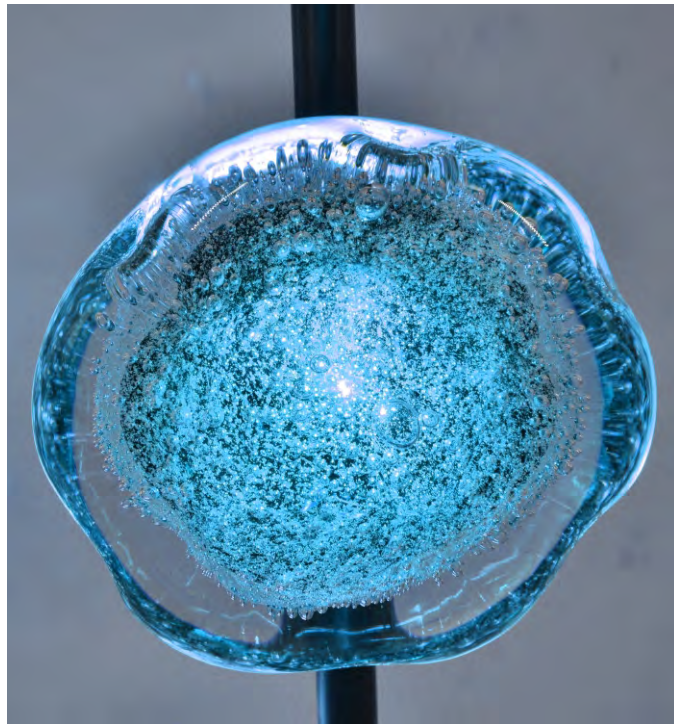

Model MG13003-3L	Light Source LED	Material Steel+Handmade Glass	Power 15W
Size Ø250*H1600mm	CRI Ra>90	CCT /	Input voltage AC220-240V
IP Rating IP20	Installation Surface Mounted	Application Interior	Colour Mauve/Dark Brown/Ink Blue/ Tea Brown/Clear/Amber