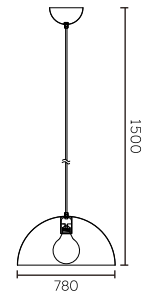

Model	Light Source	Material	Power
MGDE27059-1-350	LED	Iron	20W
Size	CRI	CCT	Input voltage
Ø340*H1500mm	Ra>90	3000K/4000K	AC220-240V
IP Rating	Installation	Application	Colour
IP20	Surface Mounted	Interior	Black+Gold