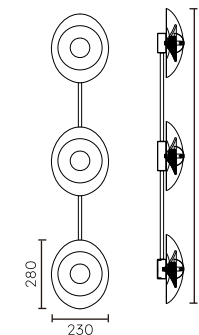

Model MG12003-1200B	Light Source LED	Material Stainless steel + Aluminium + Iron + Acrylic + Glass	Power 13.5W
Size D230*H1200mm	CRI Ra>90	CCT 3000K/4000K	Input voltage AC220-240V
IP Rating IP20	Installation Surface Mounted	Application Interior	Colour GD+Pearl Black