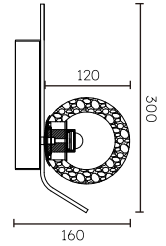

Model	Light Source	Material	Power
MG1801-1-300B	LED	Aluminium+Iron+Acrylic+Glass+Marble	5W
Size	CRI	CCT	Input voltage
D120*H300*S150mm	Ra>90	3000K/4000K	AC220-240V
IP Rating	Installation	Application	Colour
IP20	Surface Mounted	Interior	Brass+Bubble Clear