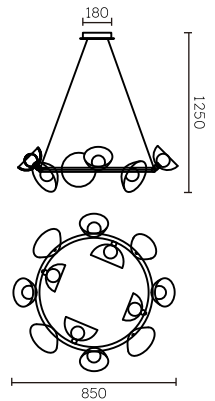

Model	Light Source	Material	Power
MGLG4030-12-850	LED	Iron+Aluminium+Glass	48W
Size	CRI	CCT	Input voltage
D850*H1250mm	Ra>90	3000K/4000K	AC220-240V
IP Rating	Installation	Application	Colour
IP20	Surface Mounted	Interior	Brass/Clear Glass+Patterned Glass