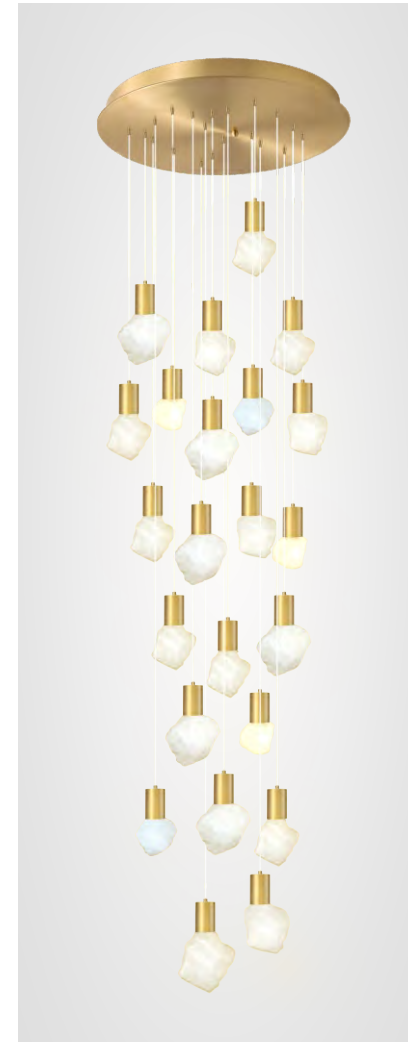

Model	Light Source	Material	Power
MG DG9056-23-650	LED	Glass+Aluminium +Stainless Steel	115W
Size	CRI	CCT	Input voltage
Ø650*H2800mm	Ra>90	3000K/4000K	AC220~240V
IP Rating	Installation	Application	Colour
IP20	Surface Mounted	Interior	Brass+Clear