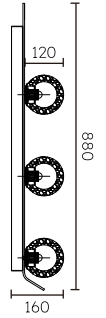

Model	Light Source	Material	Power
MG11802-3-880B	LED	Aluminium+Iron+Acrylic+Glass+Marble	15W
Size	CRI	CCT	Input voltage
D120*H880*S160mm	Ra>90	3000K/4000K	AC220-240V
IP Rating	Installation	Application	Colour
IP20	Surface Mounted	Interior	Brass+Bubble Clear