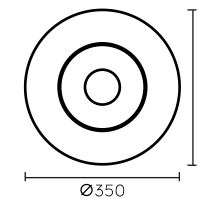

MGDG9056-23-650
022

MG15002-8-600
014

MGDG9050-10L
044

MG16001-10-1500
025

MG14503-15L
037

Model	Light Source	Material	Power
MG1906-D350	LED	Stainless steel + Aluminium + Iron + Acrylic + Glass	5W
Size	CRI	CCT	Input voltage
Ø350*H390mm	Ra>90	3000K/4000K	AC220-240V
IP Rating	Installation	Application	Colour
IP20	Surface Mounted	Interior	GD