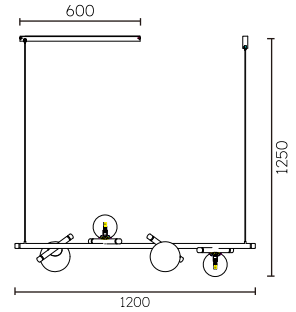

Model MGDG9050-4L	Light Source LED	Material Steel+Aluminium+ Handmade Glass	Power 20W
Size w335*L1200*H1250mm	CRI Ra>90	CCT 3000K/4000K	Input voltage AC220-240V
IP Rating IP20	Installation Surface Mounted	Application Interior	Colour Brass/Black