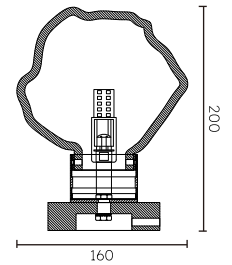

Model	Light Source	Material	Power
MGTG9056-1-160	LED	Glass+Aluminium+Marble	5W
Size	CRI	CCT	Input voltage
D160*H200mm	Ra>90	3000K/4000K	AC220-240V
IP Rating	Installation	Application	Colour
IP20	Surface Mounted	Interior	Brass+Clear