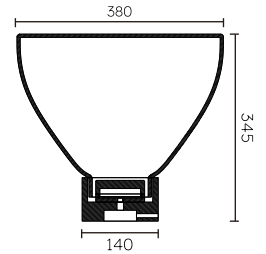

Model	Light Source	Material	Power
MG1705-380T	LED	Marble+Glass+Aluminium+Acrylic	4W
Size	CRI	CCT	Input voltage
Ø380*H345mm	Ra>90	3000K/4000K	AC220-240V
IP Rating	Installation	Application	Colour
IP20	Surface Mounted	Interior	White+Smork Glass