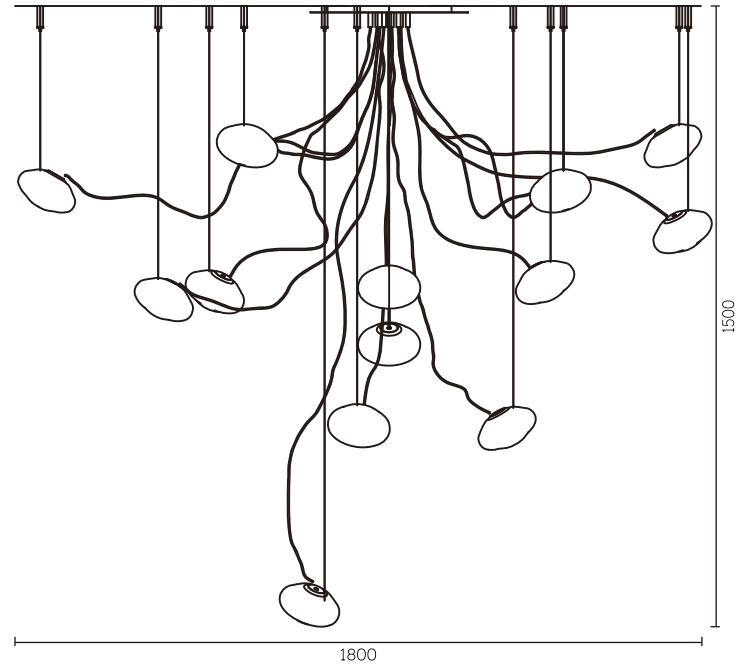

Model	Light Source	Material	Power
MG14503-15L	LED	Steel+Handmade Glass	56W
Size	CRI	CCT	Input voltage
D1800*H1500mm	Ra>90	/	AC220-240V
IP Rating	Installation	Application	Colour
IP20	Surface Mounted	Interior	Mauve/Dark Brown/Ink Blue/ Tea Brown/Clear/Amber