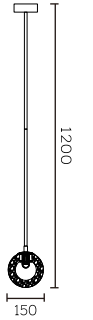

Model	Light Source	Material	Power
MG1604-1-1200D	LED	Aluminium+Iron+Acrylic+Glass	5W
Size	CRI	CCT	Input voltage
D150*H1200mm	Ra>90	3000K/4000K	AC220-240V
IP Rating	Installation	Application	Colour
IP20	Surface Mounted	Interior	Brass+Bubble Clear