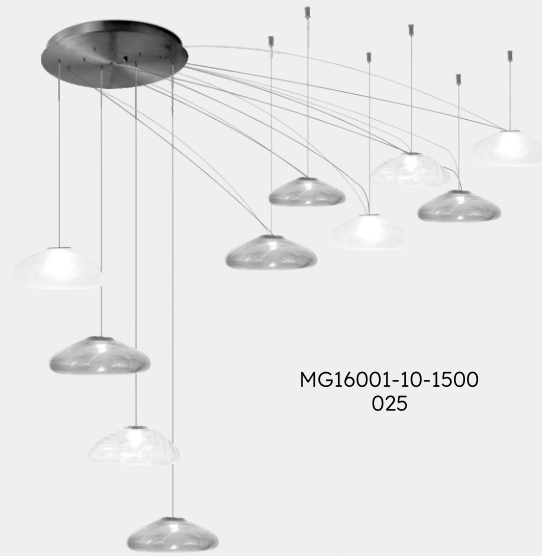

MGDG9056-23-650
022

MG15002-8-600
014

MGDG9050-10L
044

MG16001-10-1500
025

MG14503-15L
037

Model	Light Source	Material	Power
MG1906-D350	LED	Stainless steel + Aluminium + Iron + Acrylic + Glass	5W
Size	CRI	CCT	Input voltage
Ø350*H390mm	Ra>90	3000K/4000K	AC220-240V
IP Rating	Installation	Application	Colour
IP20	Surface Mounted	Interior	GD