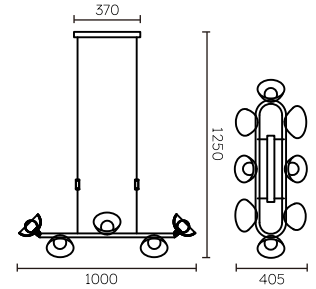

Model	Light Source	Material	Power
MGDG4030-8-1000	LED	Iron+Aluminium+Glass	32W
Size	CRI	CCT	Input voltage
L1000*W405*H1250mm	Ra>90	3000K/4000K	AC220-240V
IP Rating	Installation	Application	Colour
IP20	Surface Mounted	Interior	Brass/Clear Glass+Patterned Glass