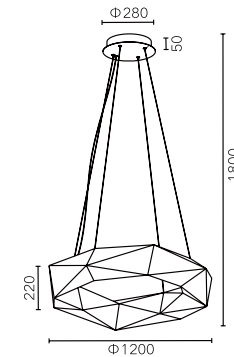

Model	Light Source	Material	Power
MG15003-12A	LED	Stainless Steel+Acrylic	115W
Size	CRI	CCT	Input voltage
Ø1200*H220/1800mm	Ra>90	3000K/4000K	AC220-240V
IP Rating	Installation	Application	Colour
IP20	Surface Mounted	Interior	Titanium Gold/Rose Gold/Chrome