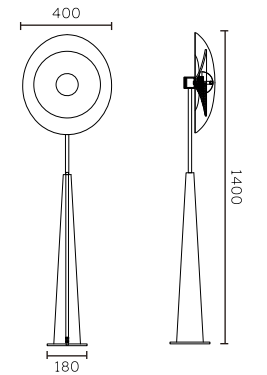

Model	Light Source	Material	Power
MG1906-1400L	LED	Stainless steel + Aluminium + Iron + Acrylic + Glass	5W
Size	CRI	CCT	Input voltage
D400*H1400mm	Ra>90	3000K/4000K	AC220-240V
IP Rating	Installation	Application	Colour
IP20	Surface Mounted	Interior	GD+Pearl Black