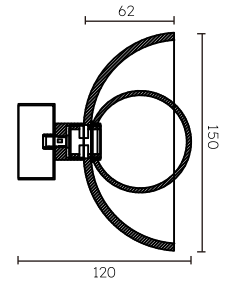

Model	Light Source	Material	Power
MGDG4030-150B	LED	Iron+Aluminium+Glass	4W
Size	CRI	CCT	Input voltage
D150*E75*H150mm	Ra>90	3000K/4000K	AC220-240V
IP Rating	Installation	Application	Colour
IP20	Surface Mounted	Interior	Brass/Clear Glass+Patterned Glass