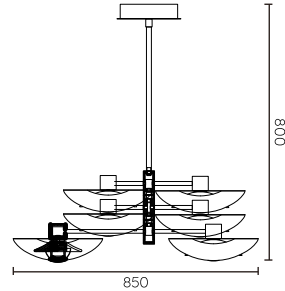

Model	Light Source	Material	Power
MG14503-6-850	LED	Stainless steel + Aluminium + Iron + Acrylic + Glass	37W
Size	CRI	CCT	Input voltage
D850*H800mm	Ra>90	3000K/4000K	AC220-240V
IP Rating	Installation	Application	Colour
IP20	Surface Mounted	Interior	GD