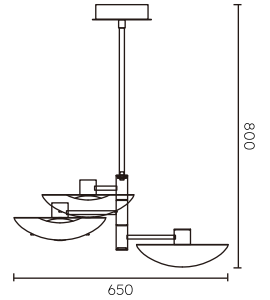

Model	Light Source	Material	Power
MG12004-3-650	LED	Stainless steel + Aluminium + Iron + Acrylic + Glass	18.5W
Size	CRI	CCT	Input voltage
D650*H800mm	Ra>90	3000K/4000K	AC220-240V
IP Rating	Installation	Application	Colour
IP20	Surface Mounted	Interior	GD