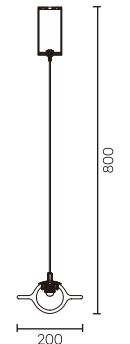

Model	Light Source	Material	Power
MG1301-1DS	LED	Steel+Handmade Glass Amber/Handmade Glass Clear	5W
Size	CRI	CCT	Input voltage
Ø200*H800mm	Ra>90	3000K/4000K	AC220-240V
IP Rating	Installation	Application	Colour
IP20	Surface Mounted	Interior	Amber/Clear