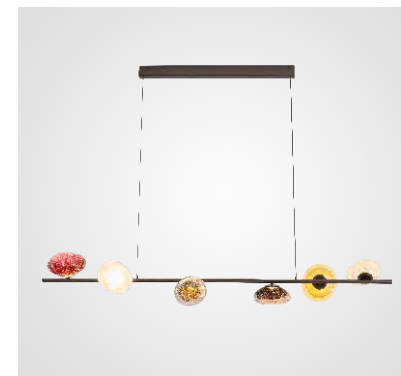

Ink Blue

Mauve

Clear

Amber

Dark Brown

Model	Light Source	Material	Power
MG11802-3B	LED	Steel+Handmade Glass	15W
Size	CRI	CCT	Input voltage
W185*E140*H1200mm	Ra>90	/	AC220-240V
IP Rating	Installation	Application	Colour
IP20	Surface Mounted	Interior	Mauve/Dark Brown/Ink Blue/Tea Brown/Clear/Amber