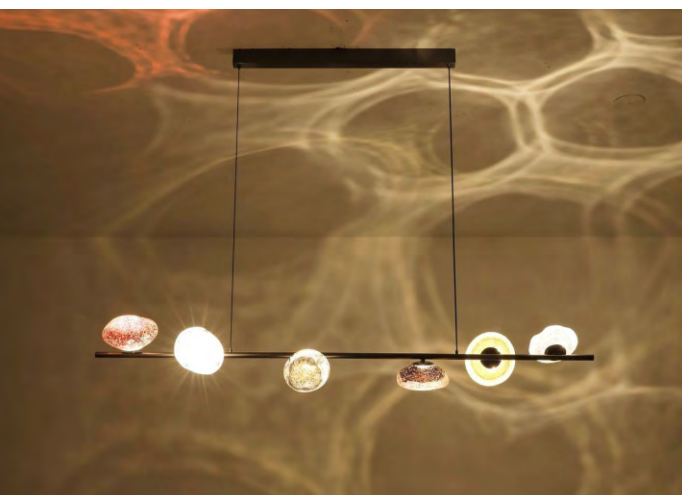

Model	Light Source	Material	Power
MG11802-3B	LED	Steel+Handmade Glass	15W
Size	CRI	CCT	Input voltage
W185*E140*H1200mm	Ra>90	/	AC220-240V
IP Rating	Installation	Application	Colour
IP20	Surface Mounted	Interior	Mauve/Dark Brown/Ink Blue/Tea Brown/Clear/Amber

Model	Light Source	Material	Power
MG13003-6L	LED	Steel+Handmade Glass	30W
Size	CRI	CCT	Input voltage
L1500*H1200mm	Ra>90	/	AC220-240V
IP Rating	Installation	Application	Colour
IP20	Surface Mounted	Interior	Mauve/Dark Brown/Ink Blue/Tea Brown/Clear/Amber