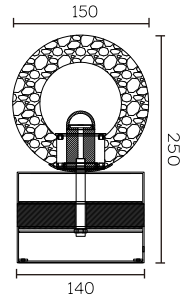

Model	Light Source	Material	Power
MG1604-1-150S	LED	Aluminium+Iron+Acrylic+Glass+Marble	5W
Size	CRI	CCT	Input voltage
Ø150*H250mm	Ra>90	3000K/4000K	AC220-240V
IP Rating	Installation	Application	Colour
IP20	Surface Mounted	Interior	Brass+Bubble Clear