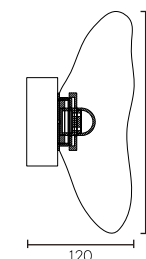

Model	Light Source	Material	Power
MG9101-1-250B	LED	Glass+Aluminium+Iron	5W
Size	CRI	CCT	Input voltage
Ø250*H120mm	Ra>90	3000K/4000K	AC220-240V
IP Rating	Installation	Application	Colour
IP20	Surface Mounted	Interior	Black Titanium+Clear/ White/Coffee/ Wine