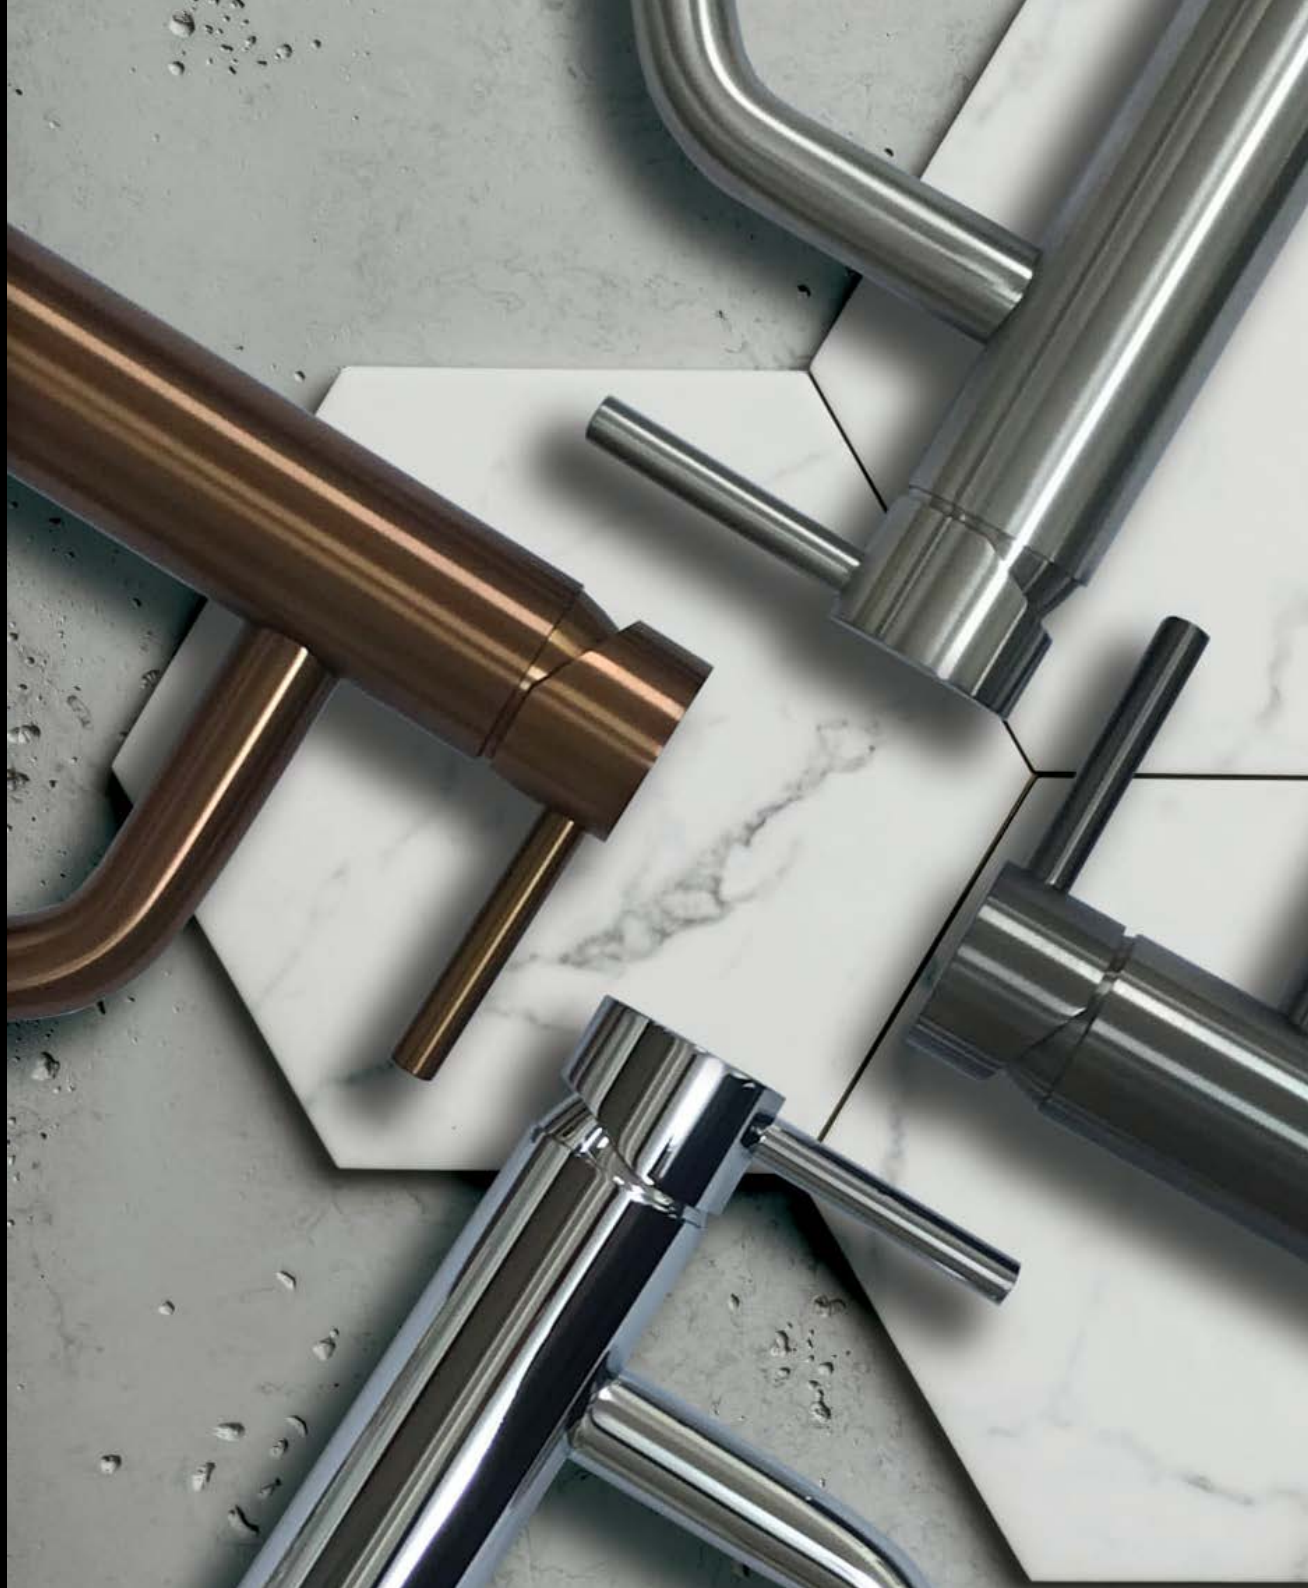

VODA PLUMBINGWARE

*Tapware with style.*

voda  
plumbingware

At the heart of Voda is a team that is passionate about plumbingware.

With products that have been specifically designed for New Zealand environments and our unique water pressures, our local design and engineering team take the best of international trends then combine this inspiration with our flair to create premium products for your kitchen, bathroom and laundry.