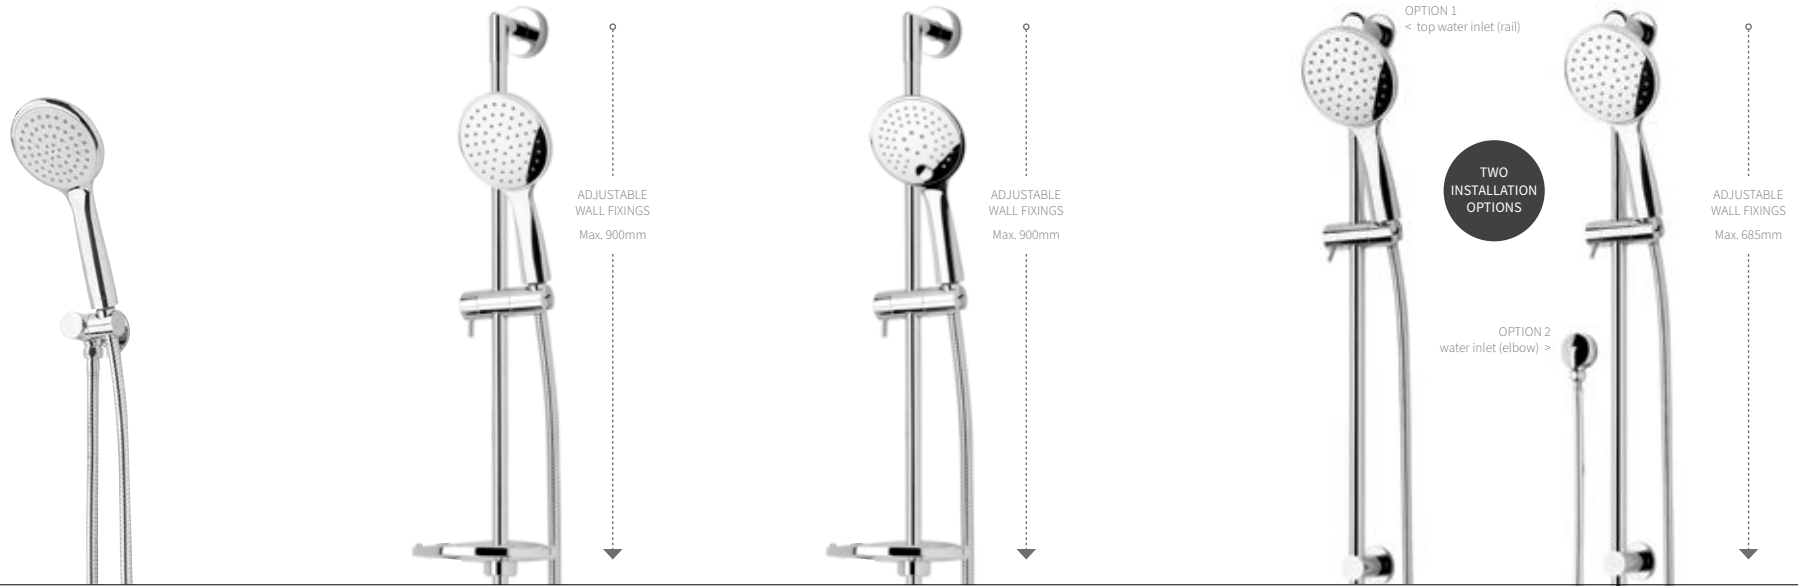

# Soul

Basin Mixer  
 Chrome    
 VSU020  
 WELS Mains Pressure 3★ 8.0L/min  
 Fixed spout

Gooseneck Sink Mixer  
 Chrome    
 VSU010  
 WELS Mains Pressure 3★ 8.0L/min  
 360° swivel spout

Slide Shower – 1 Function  
 Chrome    
 VSU040  
 WELS Mains Pressure 3★ 7.5L/min  
 WELS Unequal/Low 3★ 11L/min  
 Adjustable wall fixings

Slide Shower – 3 Function  
 Chrome    
 VSU043  
 WELS Mains Pressure 3★ 7.5L/min  
 Adjustable wall fixings | Three function handpiece

Bath Spout  
 Chrome    
 VSU050  
 Spout reach: 180mm

Shower Mixer  
 Chrome    
 VSU030  
 Faceplate dimensions: 120 x 120mm

Diverter Shower Mixer  
 Chrome    
 VSU035  
 Faceplate dimensions: 115 x 180mm

Shower Handpiece  
 Chrome + White    
 VDAPT43  
 WELS Mains Pressure 3★ 7.5L/min  
 WELS Unequal/Low 3★ 11L/min  
 Single function | White face