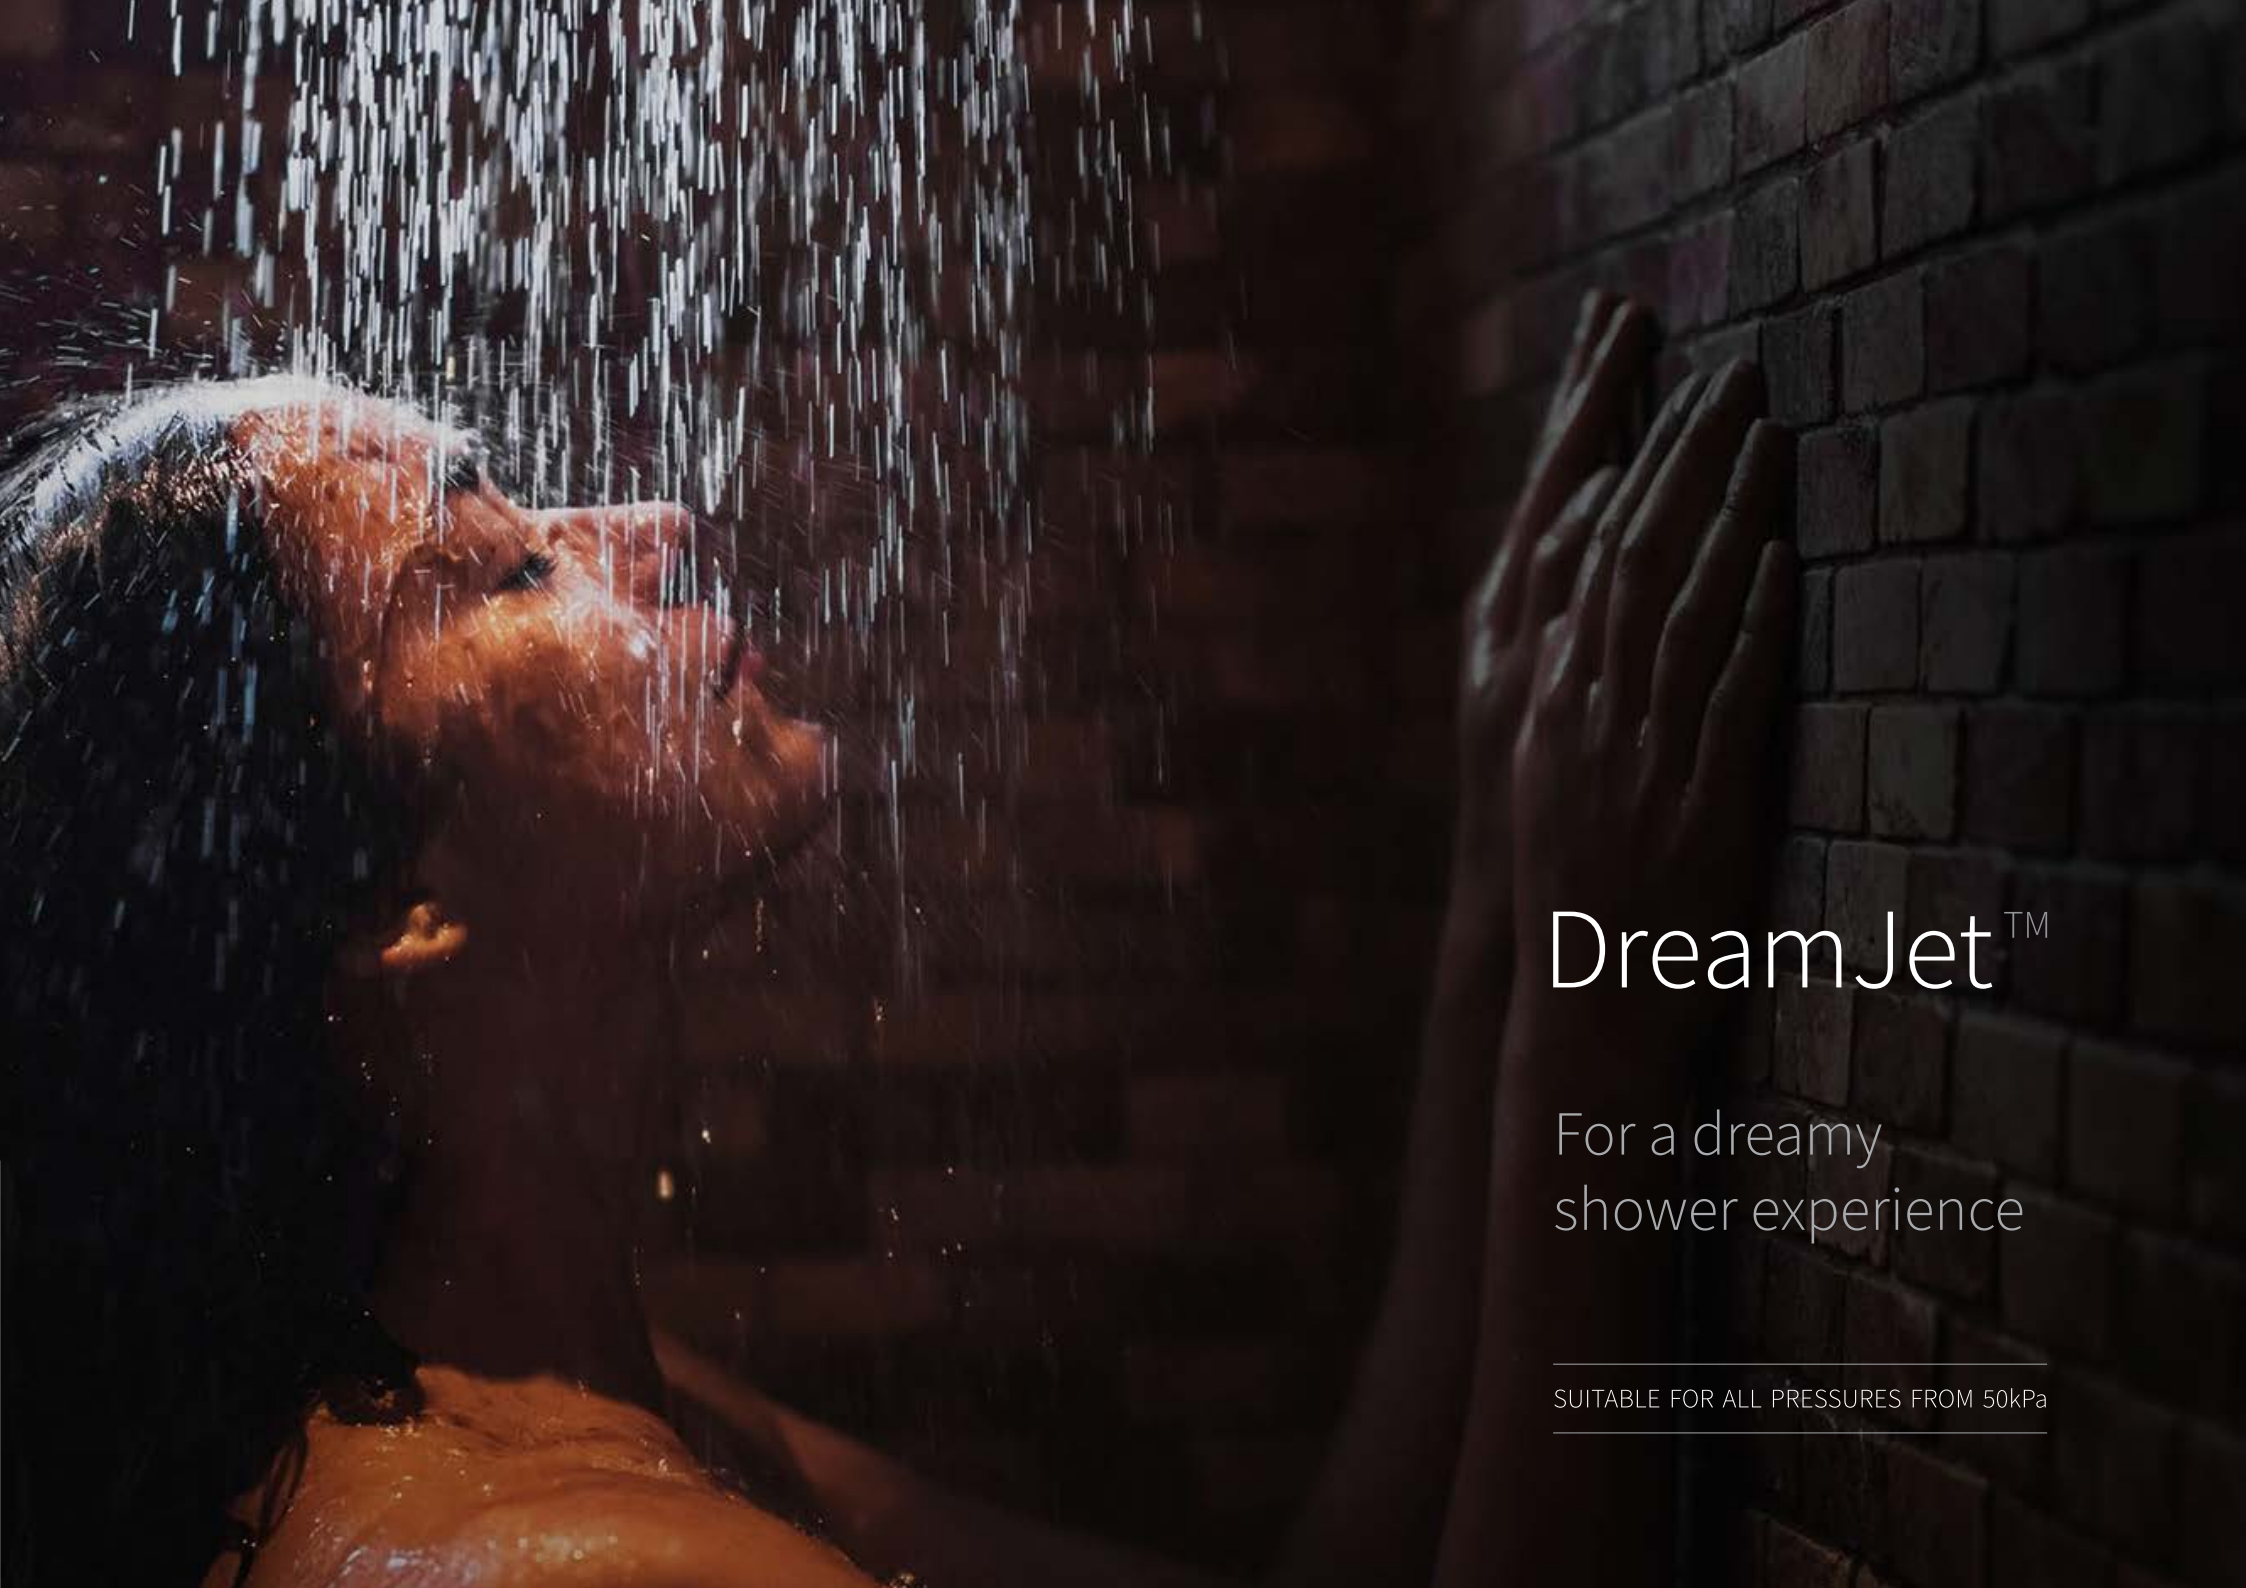

# DreamJet™

For a dreamy  
shower experience

---

SUITABLE FOR ALL PRESSURES FROM 50kPa

---