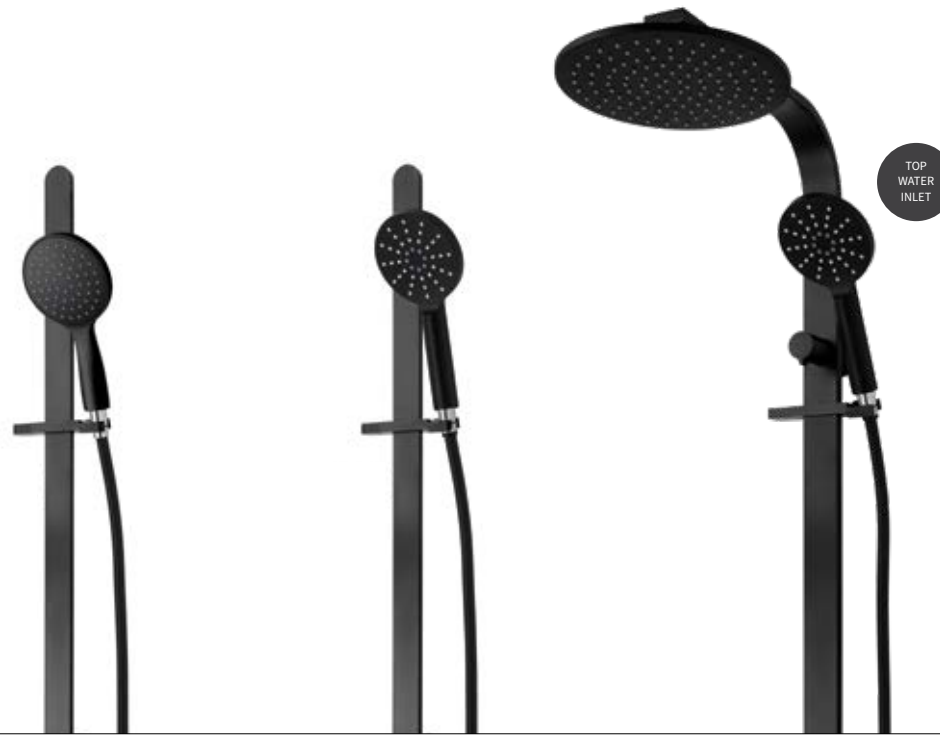

Matte Black

TOP WATER INLET

Bath Spout
Matte Black **A** **10** **CC**
VECL052
Spout reach: 194mm

Diverter Shower Mixer
Matte Black **M** **10** **CC**
VECL038
Faceplate dimensions: 90 x 160mm

Shower Mixer
Matte Black **A** **10** **CC** **WM**
VECL032
Faceplate dimensions: 90 x 160mm

VORTEX Shower Mixer
Matte Black **A** **10** **CC** **WM**
VECL062
Faceplate dimensions: 120 x 150mm

Ultra Shower Mixer
Matte Black **A** **10** **CC** **WM**
VECL33BK
Faceplate dimensions: 80 x 80mm

Eclipse