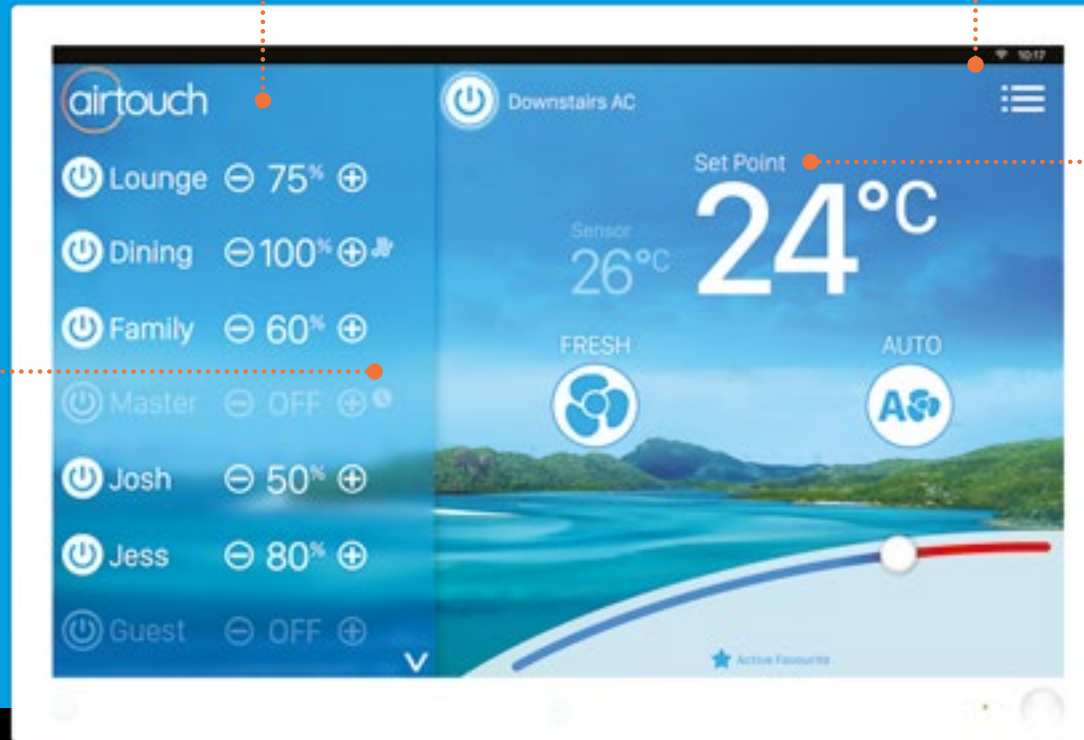

Add value to your home and enjoy the latest technology

Control your home climate using our one-of-a-kind HD touch screen console or the AirTouch App on your smart device.

Programs and Favourites

AirTouch lets you setup different automatic climate control scenarios for different days or seasons.

Real Time Monitoring of home temperature against your chosen set point.

Optional Individual Temperature Control

For precise control of the temperature in specific rooms, upgrade to ITC.

A Smart Home Hub THAT WORKS YOUR WAY