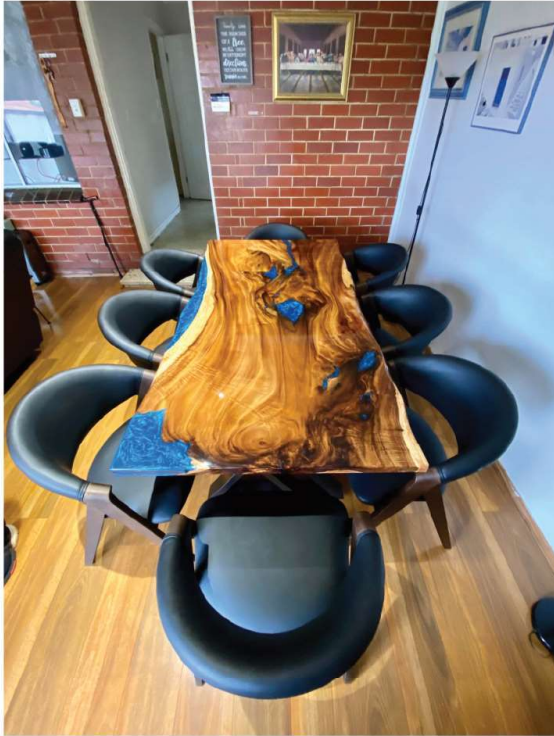

ABOUT US

We are now living in a high speed, high tech world. With huge furniture made of engineering timber, steel and glass, it can sometimes feel like we've completely rejected the natural world. What could be more inspiring and uplifting than dining or meeting around a cross section of a tree?

A touch of live edge wood gives a natural atmosphere to a room while also providing a rustic, homely feel.

"Bring the nature into your home" – This is our company slogan Natural Timber Stone will bring the nature into your home.

Natural Timber Stone furniture handcrafts beautiful live edge tables from a variety of wood slabs. We try to keep it as much natural as possible. Live edge tables have their own character and patterns and are completely unique, no table is alike even if the slab comes from the same tree.

We supply to you very unique, special and different home décor products.

We guarantee that you will not be able to find another product that looks identical to the one you purchase from us.

All our products are made from natural hard wood and individually handcrafted by artisans and after a very-consuming grinding, polishing process the raw wood pieces are turned into a piece of artwork infused with the skill and soul of artisans who create them.

Each product that we provide is a separate individual piece with its heart nurtured and formed by mother nature – which is then taken by artisans who add their soul to grind and polish it by hand to form a beautiful piece of functional artwork without losing any of the original natural qualities that nature provided.

Each unique artwork brings joy and happiness as well as an overwhelming sense of pride in its creation for artisans like us.