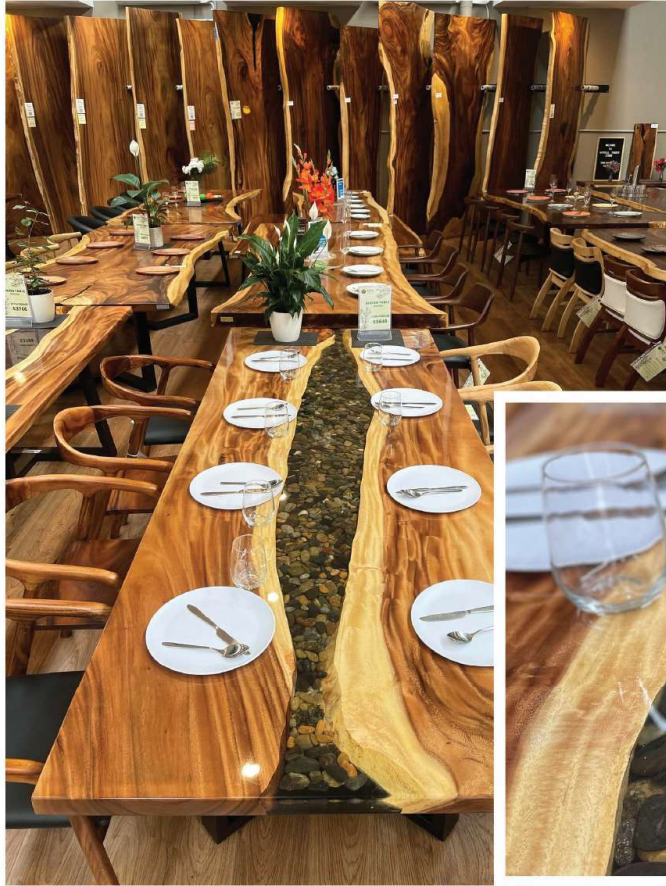

Tabletops are made from a base of kiln dried timber fibre which has been treated so that it will not rot or mould and then mixed with epoxy resin. The top is compressed and shaped under very high pressure; decorative sheets are added.