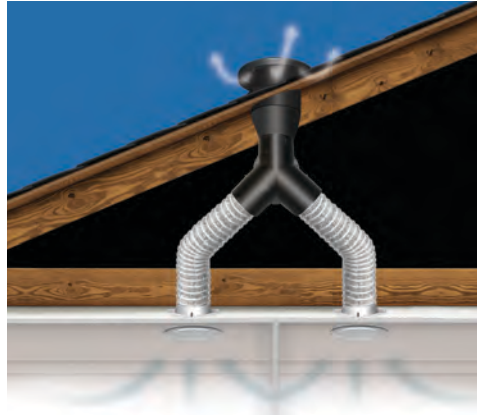

Room Ventilation

The best way to ventilate bathrooms is to vent it through the roof cavity

- ✓ Venting out of the roof protects insulation from moisture saturation
- ✓ Fights mould and fungal decay
- ✓ Removes steam and vapour from wet areas
- ✓ Recommended for rooms where security prevents the use of windows
- ✓ Roof mounted for quiet operation
- ✓ Unique, non metal construction
- ✓ Removes Odours