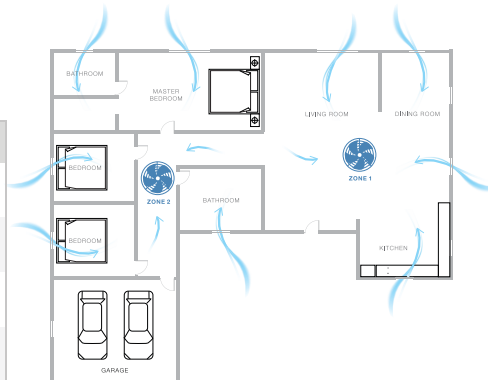

Fresh solutions for your home

With four models that can be used alone or combined for any size house or number of zones you want to cool within it, Solatube has the Whole House Fans to get the job done.

	Model	1500	3000	4500	6000
Home Size	Up to 95m²				
	95m² - 190m²				
	190m² - 280m²				
	Over 280m²