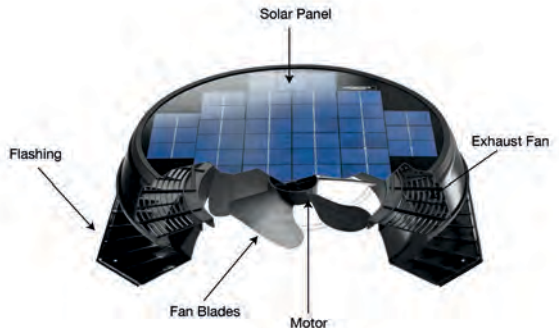

Two Models

Roof Flashing to suit all roof types

V-Aero 250

- ✓ Designed for smaller spaces
- ✓ Split Roof Spaces
- ✓ Bush Fire option available
- ✓ 2/5 Year Warranty

RM 1600

- ✓ Australia's best Roof Ventilator
- ✓ 5/10 Year Warranty