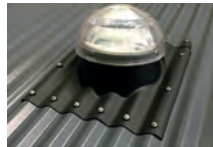

Control your light

Light Add-on Kit

Works with any ordinary bulb for night-time use.

Ventilation Add-on Kit

Combines with the Solatube® 160 DS to drive out humidity in a single elegant design.

Flashings for All Roof Types

Fabricated as a single, seamless piece to ensure leak-proof performance. Flashing kits are available for all roof types and pitches.

250 Corrugated

400 Corrugated

250 Concrete Tile

400 Tile for Concrete and Terracotta