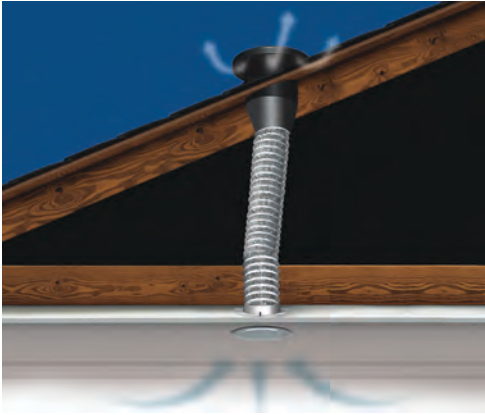

Room Ventilation

The best way to ventilate bathrooms is to vent it through the roof cavity

- ✓ Venting out of the roof protects insulation from moisture saturation
- ✓ Fights mould and fungal decay
- ✓ Removes steam and vapour from wet areas
- ✓ Recommended for rooms where security prevents the use of windows
- ✓ Roof mounted for quiet operation
- ✓ Unique, non metal construction
- ✓ Removes Odours