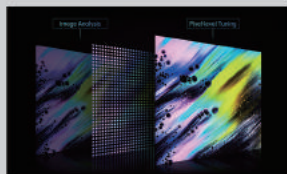

Auto Focus

Cutting-edge autofocus keeps your image vivid and clear, all the way to the max screen size of 300".

BRILLIANTLY COLORFUL, SHOCKINGLY SMART

Combining the most powerful imaging features from XGIMI and the Horizon Series projectors are even more adaptable with a built-in AI optical sensor. With low latency, stunning contrast, and integrated optics, our projectors make quality and consistency faster and more automatic than ever.

X-VUE 2.0

XGIMI's unique X-VUE Image engine system significantly increases the clarity and fidelity of dynamic pictures. The image quality is made clearer and smoother, with purer and more realistic colors it brings a truly immersive user experience.