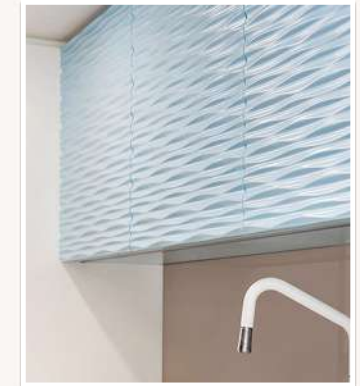

Pencil Round

Arris

Colonial

CONTACT US

80 Redfern Street
Wetherill Park NSW 2164

(02) 9725 4444
(02) 9725 4777

sales@sydneydoors.com.au
www.sydneydoors.com.au