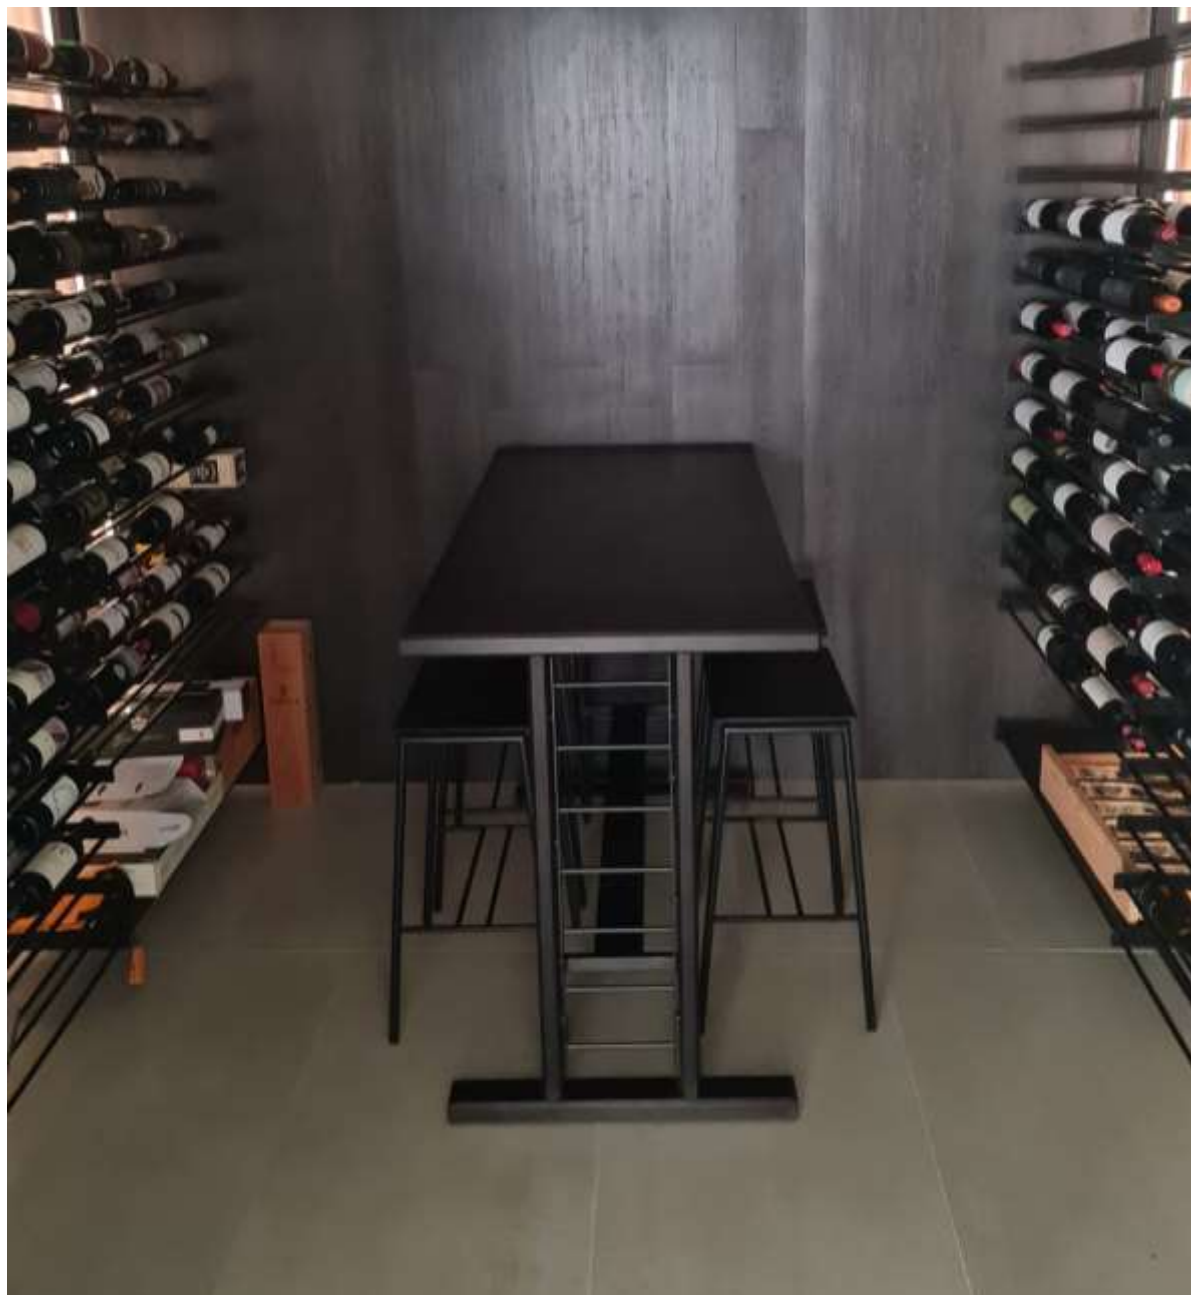

## **DINING TABLES and SETTINGS.**

At Aliquantum, we have designed a range of dining tables that fully exploit the social dining experience. Our bar height tables are extraordinarily good at bringing people together in a social setting. The height of the table combined with stance of the bar chair results a place where people can sit and talk for hours without those back pain moments.

We also make standard height tables for the more traditional home. You chose whether you wish to use bench seats or individual chairs. We will work with you to get the designs you require.

## SEATING.

Our range of seating options suit a wide range of uses such as the more upright positions (alfresco dining, indoor dining, waiting rooms/executive suites), easy comfort seating for your own home (Indoor and outdoor) and the more decadent day bed seating.