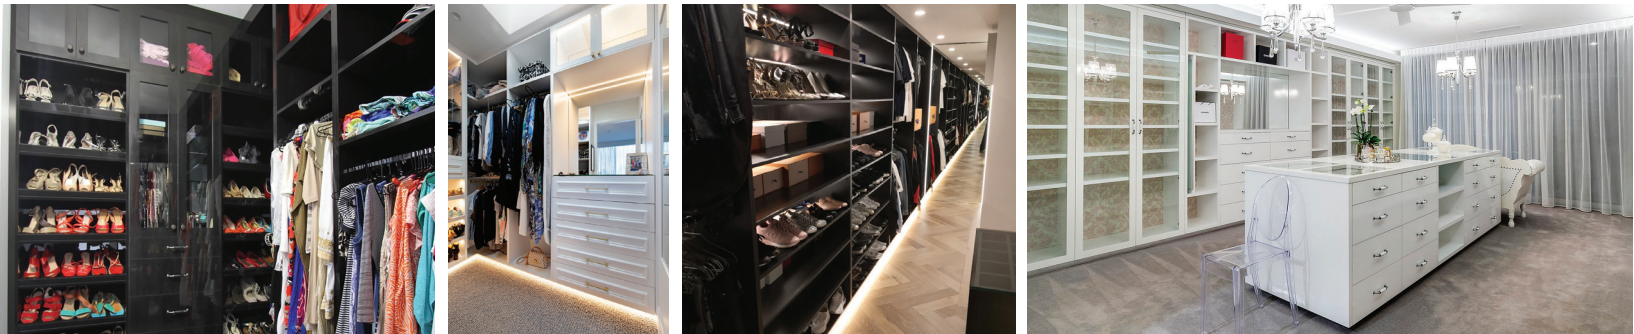

Boutique Robes

Let us create the ultimate robe for your home

SHOW SPECIAL

▶ 10% OFF*

*Based on minimum spend of \$2,990+gst. Valid for the next 3 months.

For the ultimate in designer wardrobe solutions, Boutique Robes offers exclusive systems that simplify your life, in a wardrobe worthy of your home.

- Exceptional quality and workmanship
- European wardrobe systems, Blum and Hettich International incorporating Australian design and products
- Wardrobes to inspire, make a statement.

 **JUST WARDROBES & STORAGE**

SHOW SPECIAL

All melamine Walk-in and Reach-in robes when mentioning this flyer.
*Based on a minimum spend of \$2,990+gst. Valid for the next 3 months.

10% OFF*

Quality designed, custom built wardrobes, storage and extended joinery made locally priced to meet your budget*.