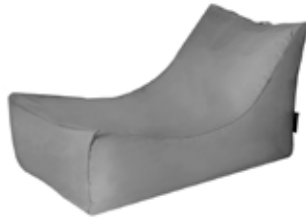

ORANGE - \$33 SALE

RED

ORANGE

FAMILY BEAN BAGS

LAZY BEAN \$94.95 | BANANA BEAN \$64.95

AQUA

BLACK

GREY

ORANGE

RED

LIME

NAVY BLUE

OLIVE

BLUE

BLACK

GREY