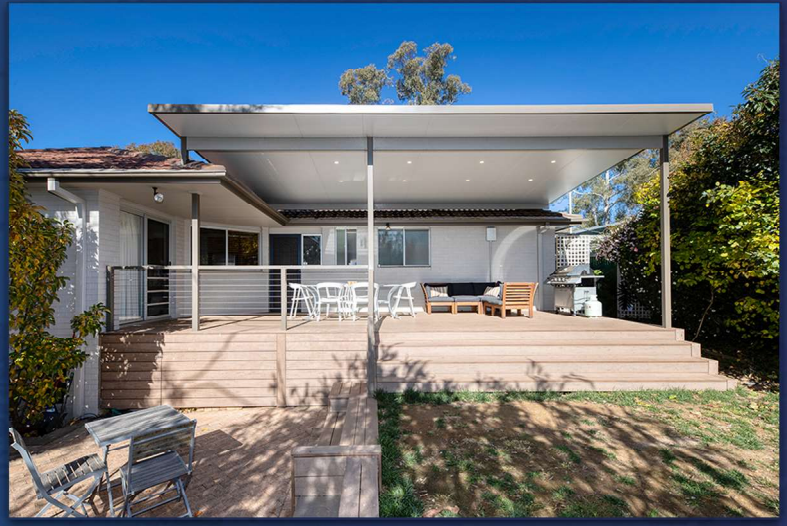

Visit Our
WEBSITE

CONTACT US:

Email: info@roofextenda.com.au

Phone: 03 5978 8755

Address:

13/5 Speedwell St, Somerville 3912