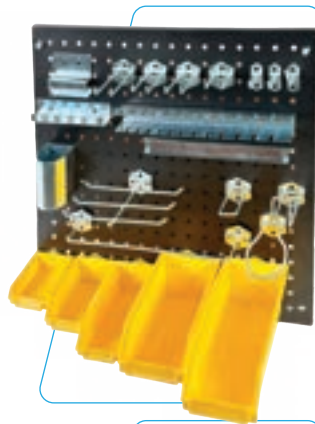

- easy installation
- versatile combination
- modular design
- durable and affordable

BLACK WORKSHOP GARAGE STORAGE CABINET SET

STORAGE ACCESSORIES FOR YOUR ULTIMATE ORGANIZATION

GS-WB72P6

LENGTH: 1968MM
DEPTH: 511MM
HEIGHT: 1874MM