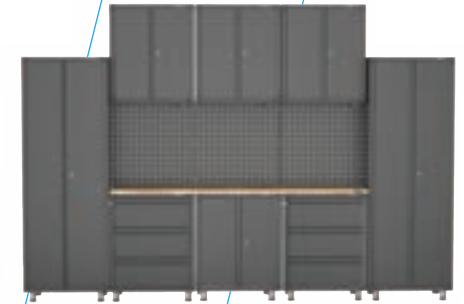

GS-D12C

LENGTH: 3380MM
DEPTH: 480MM
HEIGHT: 2319MM