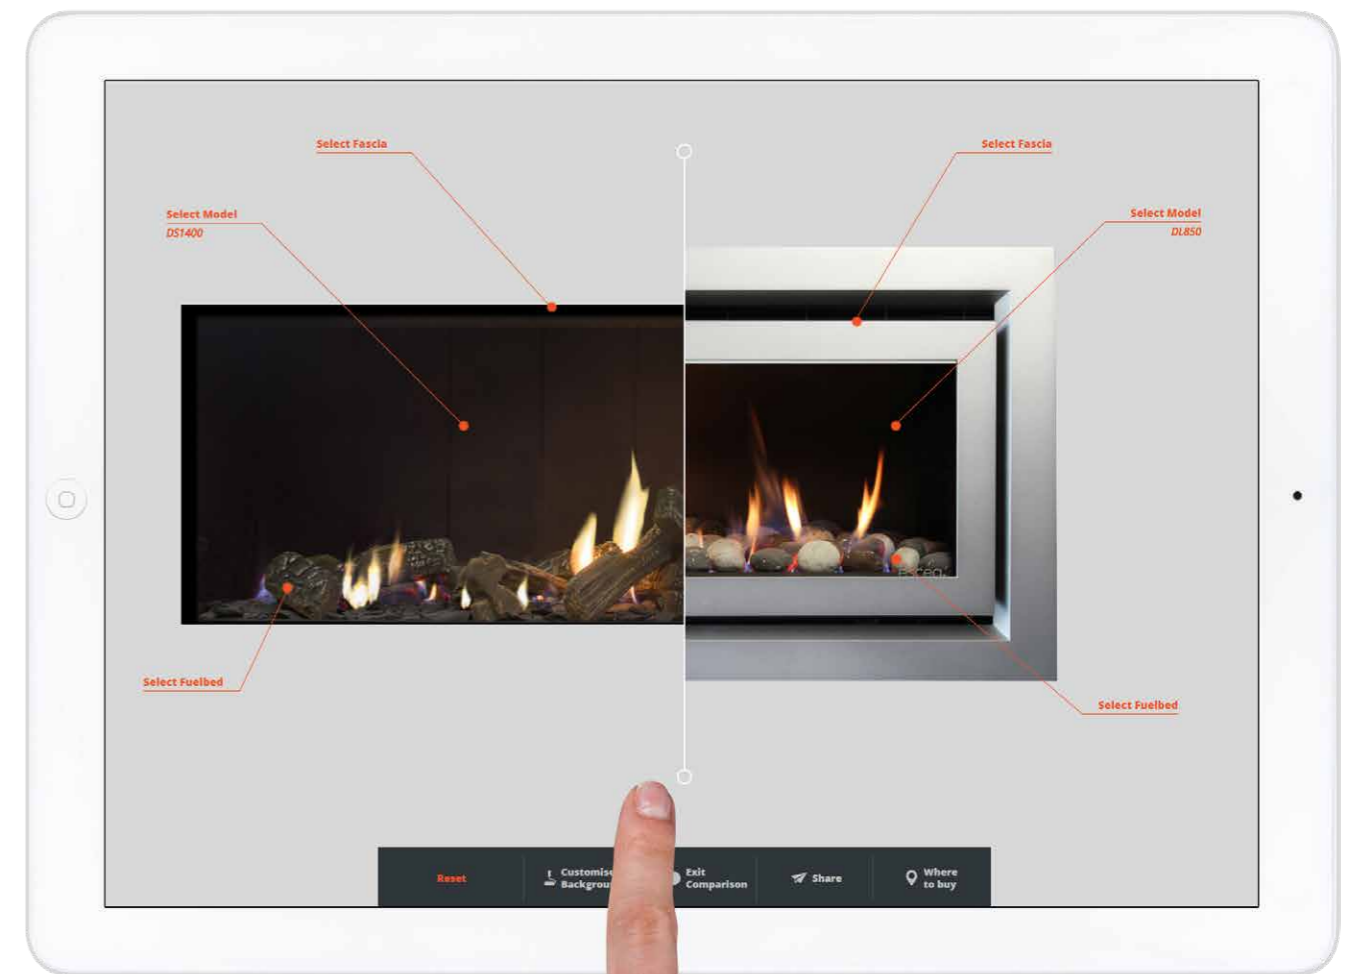

Design your fireplace

Undecided on which fascia or fuel bed suits your home?

Escea's Design Your Fire online tool lets you try on and compare the different fireplace, fascia, fuel bed and wall combinations.

escea.com/designyourfire