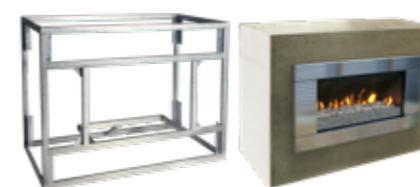

For durability, Escea constructed the firebox of high quality 4mm thick steel. This outdoor barbecue fire needs to be enclosed in non-combustible masonry, stone, concrete or brickwork.