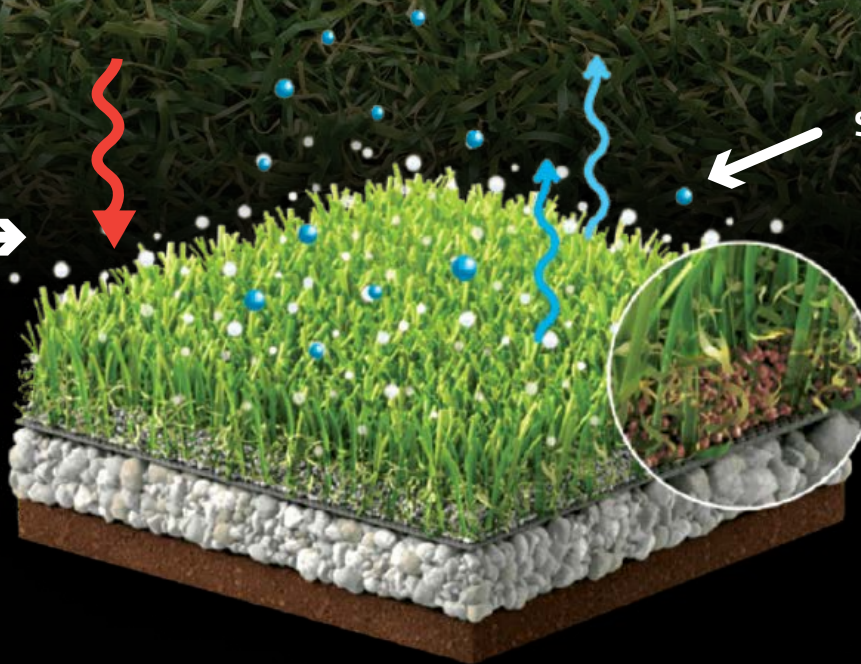

The future is here

Sugar cane captures CO₂. When it's crushed mechanically, the bi-product is extracted and fermented to produce ethanol. Under heat and pressure, water is removed to create an ethylene gas and is transformed into small polyethylene beads. We then add **CoolPlus™ Technology** to the beads to keep the product cool and green. The yarn is extruded in our manufacturer's Melbourne factory, making this the world's first environmentally friendly synthetic lawn!

**Keep your grass green
and the planet healthier
by choosing Classic GT
from All Seasons
Synthetic Turf's™
Sustainable
range**

CLASSIC GT40

01. Sugar cane captures CO₂
02. Sugar cane is crushed mechanically
03. Extracted bi-product is fermented to create ethanol
04. Under heat and pressure, water is removed to create ethylene gas
05. The gas is transformed into small polyethylene beads
06. The CoolPlus™ Technology is added to the beads to keep the product cool
07. Yarn is extruded in the Melbourne facility
08. Classic GT is the world's first environmentally friendly synthetic lawn!

Pet Solutions

Silverback Lawn™

Australia's coolest, toughest, safest & most hygienic Pet Friendly Synthetic Turf.

Silverback Lawn™ resists flattening, stays cooler, has little to no shine and offers great drainage.

100% Australian Made with a Lifetime Warranty.

Sunlight/Heat →

Slow release evaporative cooling

P-OFF™ infill for pets and cooling

P-OFF™ Infill For Pets and Cooling

Australia's best odour control and cooling for synthetic turf. Pet urine is absorbed and broken down by the infill and if hydrated on a hot day, will slowly release moisture keeping the lawn cool for little paws and feet.