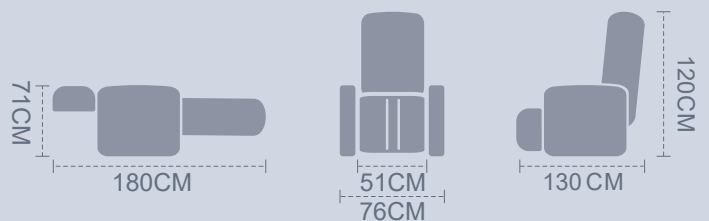

SL-R168

- POWER: 230W
- STANDBY POWER: 0.1-1W
- N.W: 88KG
- G.W: 108KG
- NOISE : ≤60dB
- AIR PRESSURE: 0.020-0.028MPa
- Rated Frequency: 50Hz
- CE ■ SAA ■ RCM