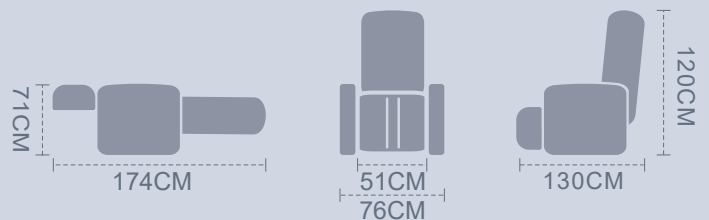

SL-A305

■ POWER: 230W	■ Rated Frequency: 50Hz
■ STANDBY POWER:0.1-1W	■ CE ■ SAA ■ RCM
■ N.W: 88KG	■ G.W: 108KG
■ MEAS: 180x77x85cm(Whole machine)	
■ AIRBAG:60pcs	■ VALVE:4pcs
■ NOISE:≤60dB	■ AIR PUMP:1pcs
■ AIR PRESSURE:0.02-0.028MPa