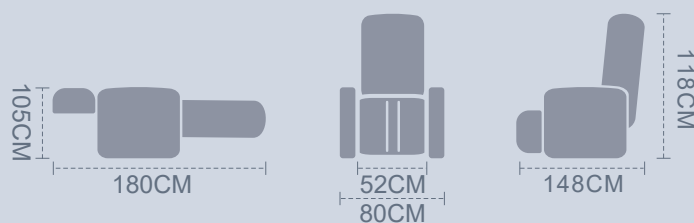

### QUALITY LIFESTYLE

2 gestures  
Zero gravity

5-levels width  
Fit for different body types

23 automatic modes  
One-button operation experience

## SL-A100

■ Rated Voltage: 230W	■ Rated Frequency: 50Hz
■ STANDBY POWER:0.1-1W	■ CE ■ SAA ■ RCM
■ N.W: 141KG	■ G.W: 159KG
■ MEAS: 142x81x94.5cm(body) 64x40x135cm(armrest) 56x56x60cm(Calf)	
■ AIRBAG:38pcs	■ VALVE:13pcs
■ NOISE:≤55dB	■ AIR PUMP:2pcs
■ AIR PRESSURE:0.025-0.03MPa	
■ NEGATIVE IONS CONCENTRATION: 240000pcs/cm <sup>3</sup>	