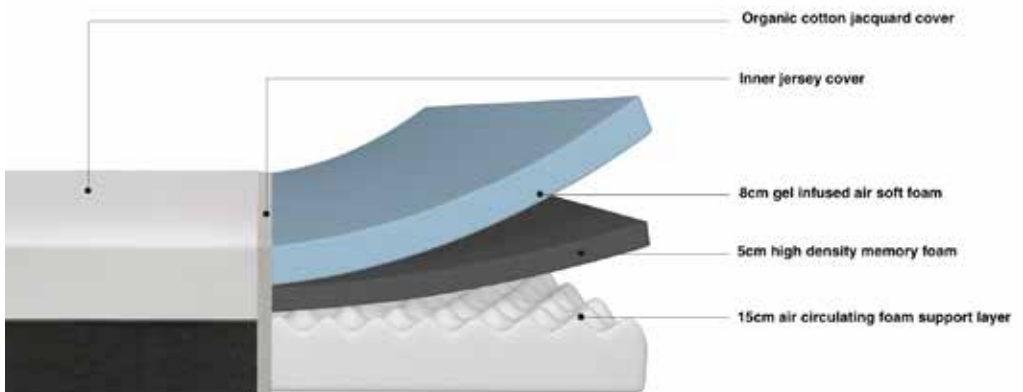

## MULTI AWARD WINNING COMPANY

AUSTRALIA | NEW ZEALAND

The semi-Fowler preset Zero Gravity position of the Adjusta Mattress provides comprehensive support and optimal spinal alignment. By evenly distributing your body weight, it facilitates a restful and restorative sleep throughout the night.

By activating the full-body vibration massage feature (if desired), you can enjoy improved circulation throughout your body. Additionally, with the ability to set your preferred sleeping position at the touch of a button, you can easily achieve a restful night's sleep every night.