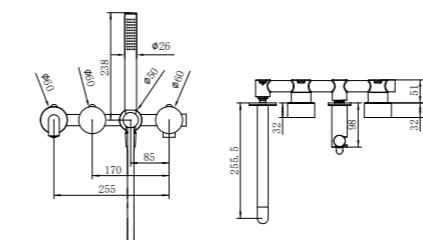

NR252003cBG

Opal Progressive Shower System
Brushed Gold
Wels Rating: 7.5L/Min, Not Star Rated