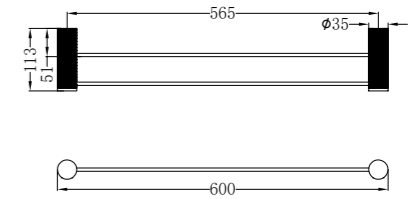

NR2580aBN

Opal Towel Ring
Brushed Nickel

NR2524BN

Opal Single Towel Rail 600mm
Brushed Nickel

NR2524dBN

Opal Double Towel Rail 600mm
Brushed Nickel

NR2586BN

Opal Toilet Roll Holder
Brushed Nickel