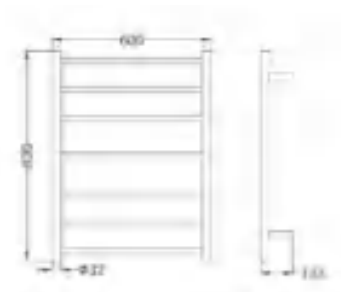

NR190001BG

Non-Heated Towel Ladder
Brushed Gold