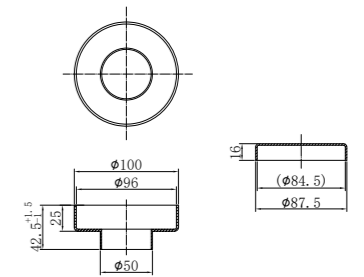

100mm Round Tile Insert Floor Waste 50mm Outlet
Brushed Bronze

NRFW005BZ