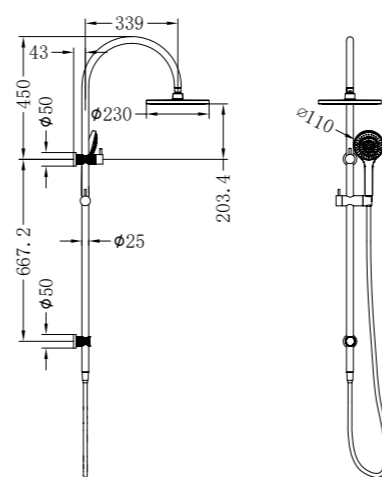

Opal Shower Bracket With Air Shower
 Wels Rating: 3 Star, 9L/Min
 Wels REG No. S15169

Brushed Nickel
NR251905BN

Brushed Gold
NR251905BG

Opal Twin Shower Set With Air Shower
 Wels Rating: Overhead Shower 3 Star, 9L/Min
 Hand Shower 3 Star, 9L/Min
 Wels REG No. S17347