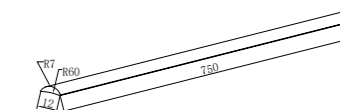

NRSH203aBZ

Shower U Bracket 10mm Glass
Brushed Bronze

NRSH302aBZ

Square Shower Knob Handle
Brushed Bronze

NRSH303aBZ

Towel Bar 500mm
Brushed Bronze

NRSH401BZ

Half Round Water Seal Rail 750mm
Brushed Bronze