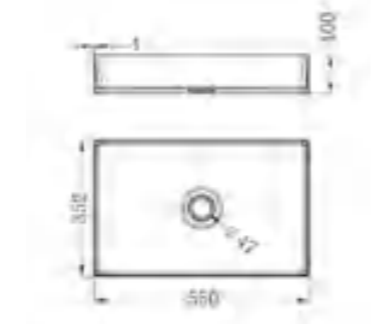

Rectangle Stainless Steel Basin
Graphite

NRA706GR