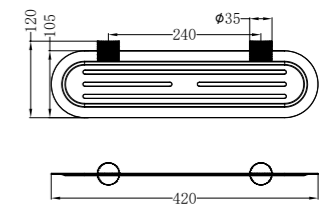

NR2581BN

Opal Soap Dish Holder
Brushed Nickel

NR2530BN

Opal Single Towel Rail 800mm
Brushed Nickel

NR2530dBN

Opal Double Towel Rail 800mm
Brushed Nickel

NR2587aBN

Opal Metal Shower Shelf
Brushed Nickel