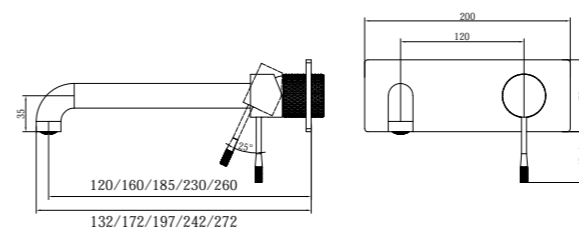

**NR251907a120BG/NR251907a160BG
NR251907aBG/NR251907a230BG/NR251907a260BG**

Opal Wall Basin/Bath Mixer 120/160/185/230/260mm Spout
Brushed Gold
Wels Rating: 5 Star, 6L/Min
Wels REG No. T41905/T41906/T37009/T41907/T41908