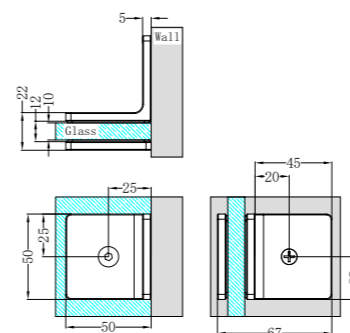

NRSH301aBG

Round Shower Knob
Brushed Gold