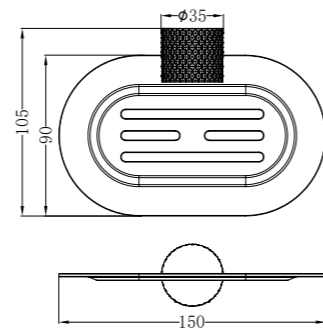

Opal Soap Dish Holder
Brushed Nickel

NR2530BN