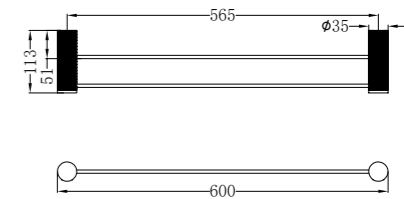

Opal Double Towel Rail 600mm
Graphite

NR2586GR