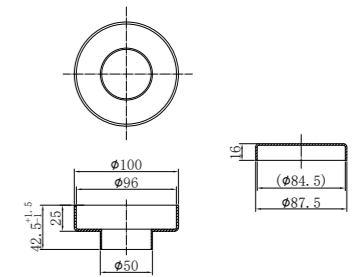

NRA706BG

Universal Pop Up Waste
Brushed Gold

NRA707BG

40mm Bath Pop-Up Plug With Removable Waste No Overflow
Brushed Gold

NRFW004BG

130mm Round Tile Insert Floor Waste 80mm Outlet
Brushed Gold

NRFW003BG

100mm Round Tile Insert Floor Waste 50mm Outlet
Brushed Gold