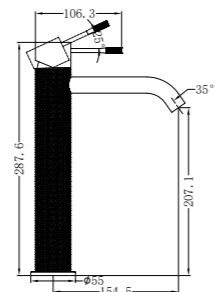

Opal Tall Basin Mixer Graphite
Wels Rating: 5 Star, 5L/Min
Wels REG No. T37081

NR251908GR