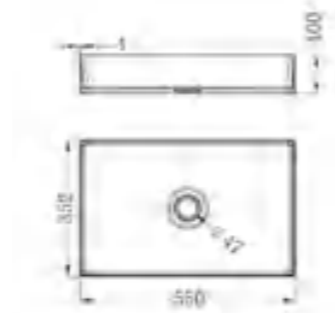

NRB401sBN

Square 400mm Stainless Steel Basin
Brushed Nickel

NRB401rBN

Round 400mm Stainless Steel Basin
Brushed Nickel

NRB3555BN

Rectangle Stainless Steel Basin
Brushed Nickel

NRA706BN

Universal Pop Up Waste
Brushed Nickel