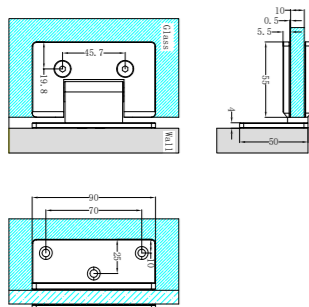

Washing Machine Tap Set
Graphite

Heated Vertical Towel Rail

NRSH101aBN

90 Degree Glass to Wall Shower Hinge 10mm Glass
Brushed Nickel

NRSH102aBN

180 Degree Glass to Glass Shower Hinge 10mm Glass
Brushed Nickel