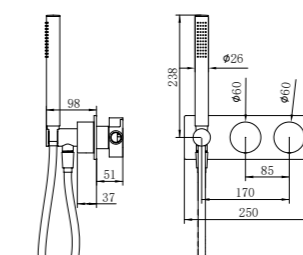

NR252003dBN

Opal Progressive Shower System
Separate Plate Brushed Nickel
Wels Rating: 7.5L/Min, Not Star Rated