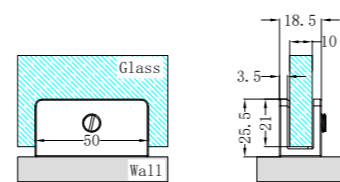

Shower U Bracket 10mm Glass
Gun Metal

NRSH302aGM