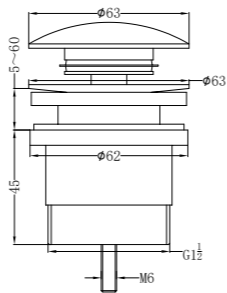

Universal Pop Up Waste
Brushed Gold

NRA707BG