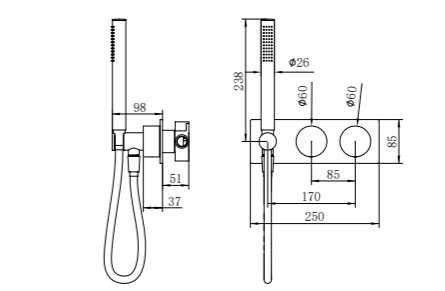

NR252003dGR

Opal Progressive Shower System
Separate Plate Graphite
Wels Rating: 7.5L/Min, Not Star Rated