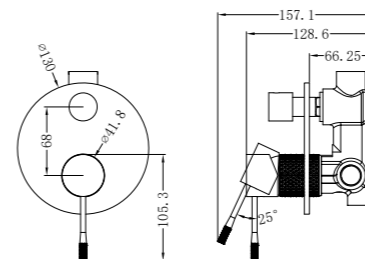

Opal Shower Mixer With Divertor Graphite
Wels Rating: N/A

NR251909eGR