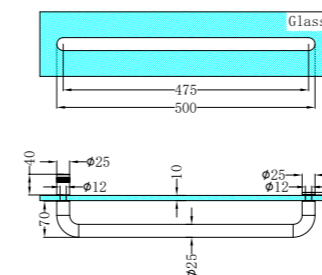

Square Shower Knob Handle
Brushed Nickel

NRSH303aBN