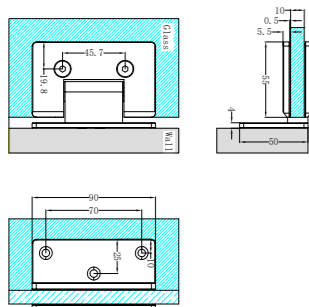

NRSH203aBN

Shower U Bracket 10mm Glass
Brushed Nickel

NRSH302aBN

Square Shower Knob Handle
Brushed Nickel

NRSH303aBN

Towel Bar 500mm
Brushed Nickel

NRSH101aBG

90 Degree Glass to Wall Shower Hinge 10mm Glass
Brushed Gold