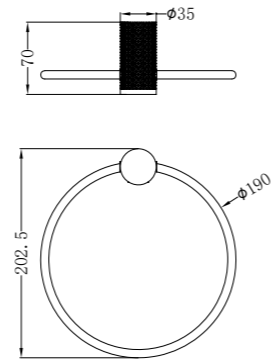

Opal Towel Ring
Brushed Nickel

NR2524BN