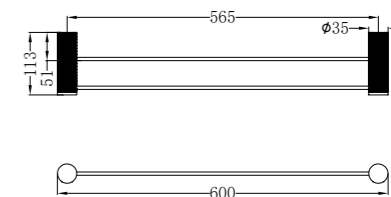

Opal Double Towel Rail 600mm
Brushed Bronze

NR2586BZ