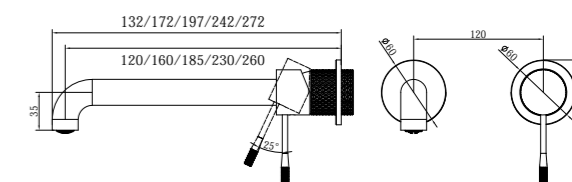

Opal Wall Basin/Bath Mixer 120/160/185/230/260mm Spout
Separate Back Plate Brushed Bronze
Wels Rating: 5 Star, 6L/Min
Wels REG No. T41899/T41900/T37754/T41901/T41902