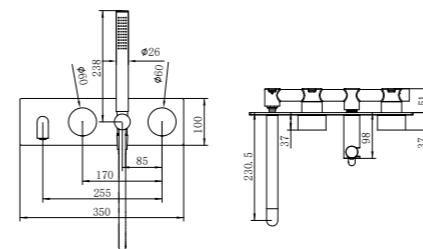

NR252003a250BN

Opal Progressive Shower System
With Spout 250mm Brushed Nickel
Wels Rating: 7.5L/Min, Not Star Rated