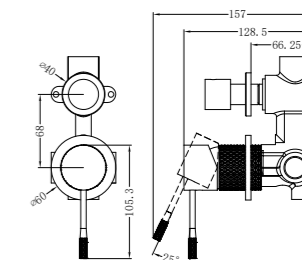

Opal Shower Mixer With Divertor Separate Plate Graphite
Wels Rating: N/A

NR251909GR