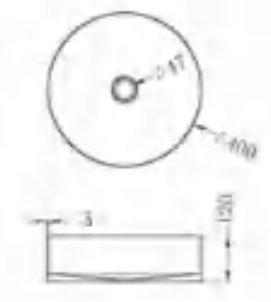

100mm Round Tile Insert Floor Waste 50mm Outlet
Brushed Bronze

NRFW005BZ

130mm Round Tile Insert Floor Waste 100mm Outlet
Brushed Bronze

NRB401sGR

Square 400mm Stainless Steel Basin
Graphite

NRB401rGR

Round 400mm Stainless Steel Basin
Graphite