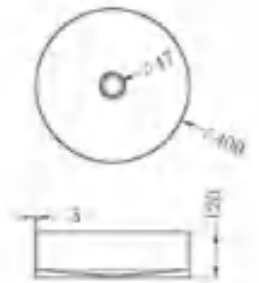

NRFW005BN

130mm Round Tile Insert Floor Waste 100mm Outlet
Brushed Nickel

NRB401sBG

Square 400mm Stainless Steel Basin
Brushed Gold

NRB401rBG

Round 400mm Stainless Steel Basin
Brushed Gold

NRB3555BG

Rectangle Stainless Steel Basin
Brushed Gold