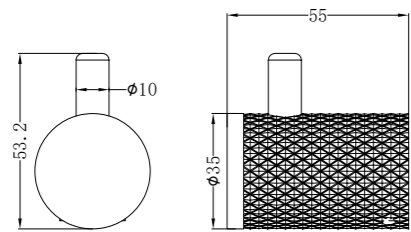

Opal Robe Hook
Brushed Nickel

NR2580aBN