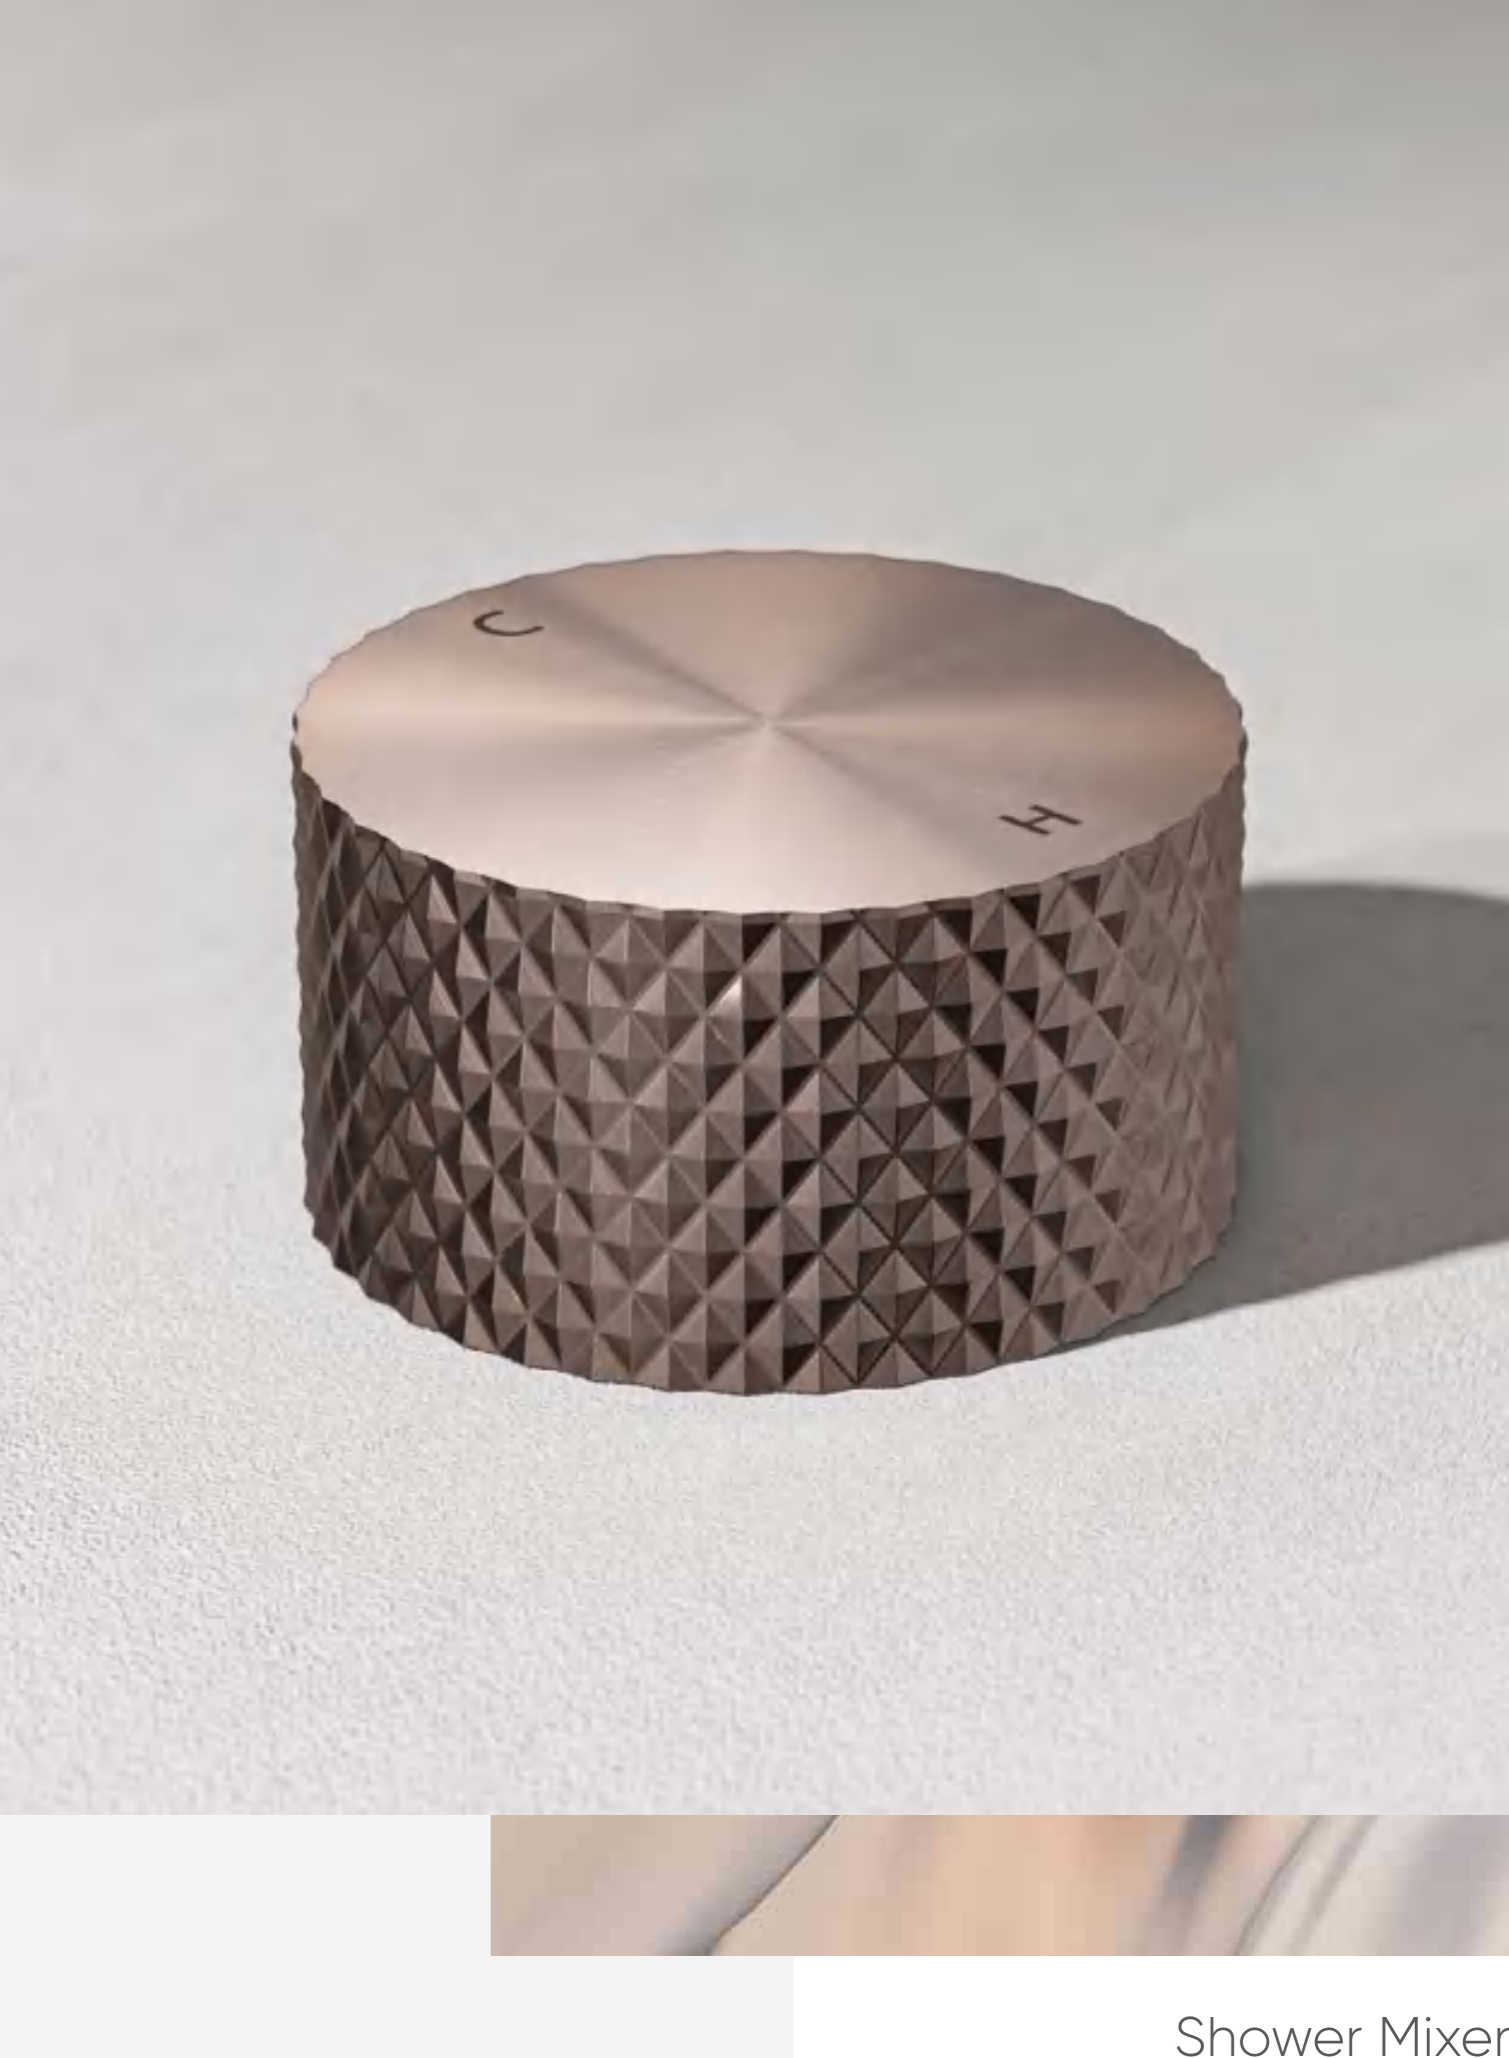

Shower Mixer