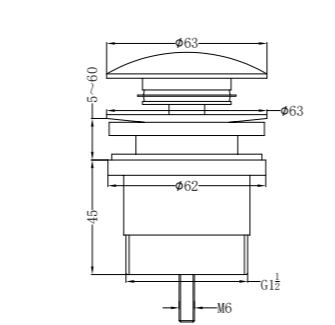

NRB401sBN

Square 400mm Stainless Steel Basin
Brushed Nickel

NRB401rBN

Round 400mm Stainless Steel Basin
Brushed Nickel

NRB3555BN

Rectangle Stainless Steel Basin
Brushed Nickel

NRA706BN

Universal Pop Up Waste
Brushed Nickel