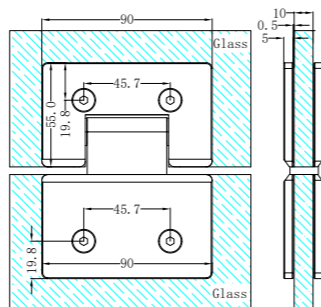

NRSH204aBG

90 Degree Glass to Wall Bracket 10mm Glass
Brushed Gold