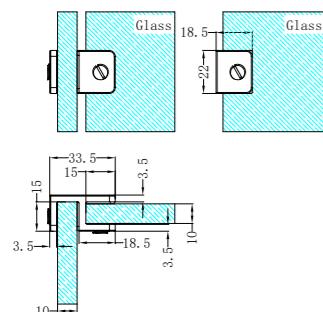

NRSH204aBN

90 Degree Glass to Wall Bracket 10mm Glass
Brushed Nickel

NRSH301aBN

Round Shower Knob
Brushed Nickel

NRSH201aBN

Over-Panel Glass to Glass Fitting 10mm Glass
Brushed Nickel

NRSH202aBN

Shower F Bracket 10mm Glass
Brushed Nickel