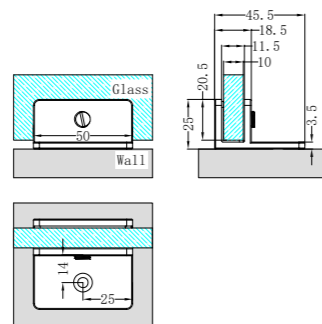

NRSH401BG

Half Round Water Seal Rail 750mm
Brushed Gold

NRSH101aBZ

90 Degree Glass to Wall Shower Hinge 10mm Glass
Brushed Bronze

NRSH102aBZ

180 Degree Glass to Glass Shower Hinge 10mm Glass
Brushed Bronze

NRSH204aBZ

90 Degree Glass to Wall Bracket 10mm Glass
Brushed Bronze

NRSH301aBZ

Round Shower Knob
Brushed Bronze

NRSH201aBZ

Over-Panel Glass to Glass Fitting 10mm Glass
Brushed Bronze

NRSH202aBZ

Shower F Bracket 10mm Glass
Brushed Bronze