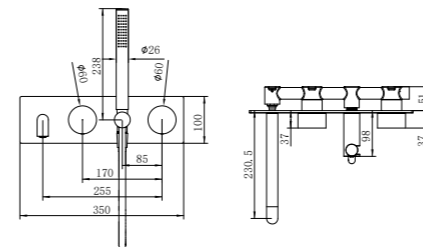

NR252003a250BZ

Opal Progressive Shower System
With Spout 250mm Brushed Bronze
Wels Rating: 7.5L/Min, Not Star Rated