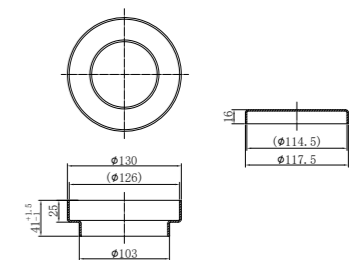

130mm Round Tile Insert Floor Waste 100mm Outlet
Brushed Gold