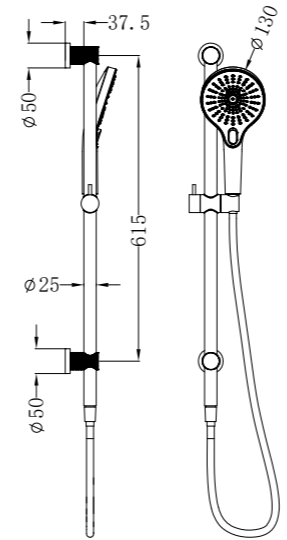

NR251905dBN

Opal Shower Rail Brushed Nickel
Wels Rating: 3 Star, 9L/Min
Wels REG No. S15221

Brushed Gold
NR251905cBG