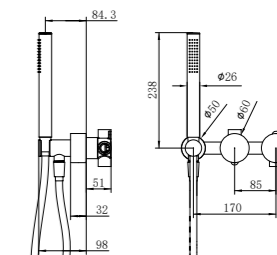

Opal Progressive Basin Set Brushed Gold
Wels Rating: 6 Star, 4.5L/Min
Wels REG No. T35958

Opal Progressive Tall Basin Set Brushed Gold
Wels Rating: 5 Star, 6L/Min
Wels REG No. T35924

Opal Progressive Shower System
With Spout 230mm Brushed Gold
Wels Rating: 7.5L/Min, Not Star Rated

Opal Progressive Shower System
With Spout 250mm Brushed Gold
Wels Rating: 7.5L/Min, Not Star Rated

Opal Progressive Shower System Separate
Plate With Spout 230mm Brushed Gold
Wels Rating: 7.5L/Min, Not Star Rated

Opal Progressive Wall Basin/Bath Set 120
/160/185/230/260mm Spout Brushed Gold
Wels Rating: 5 Star, 6L/Min
Wels REG No. T41903/T40549/T40550
/T40551/T41904

Opal Progressive Pull Out Kitchen Set
Brushed Gold
Wels Rating: 6 Star, 4.5L/Min
Wels REG No. T41356

Opal Progressive Shower Mixer
Brushed Gold
Wels Rating: N/A

Opal Progressive Shower System Separate
Plate With Spout 250mm Brushed Gold
Wels Rating: 7.5L/Min, Not Star Rated

Opal Progressive Shower System
Brushed Gold
Wels Rating: 7.5L/Min, Not Star Rated

Opal Progressive Shower System
Separate Plate Brushed Gold
Wels Rating: 7.5L/Min, Not Star Rated