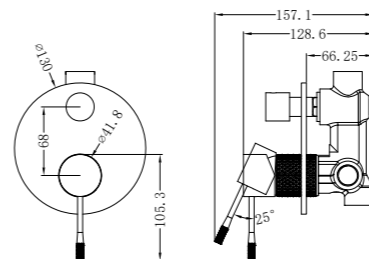

NR251909BG

Opal Shower Mixer With 80mm Plate
Brushed Gold
Wels Rating: N/A

NR251909hBG

Opal Shower Mixer With 60mm Plate
Brushed Gold
Wels Rating: N/A

NR251909aBG

Opal Shower Mixer With Divertor
Brushed Gold
Wels Rating: N/A