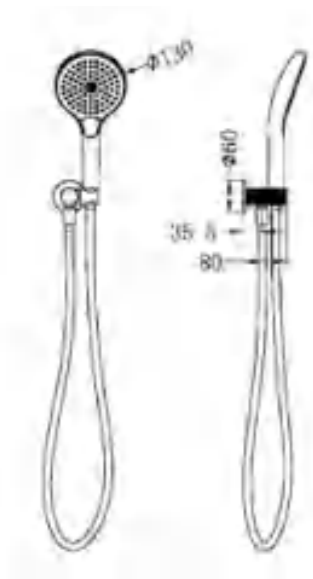

NR251905fBN

Opal Shower Bracket With Air Shower II
Brushed Nickel
Wels Rating: 3 Star, 9L/Min
Wels REG No. S17299