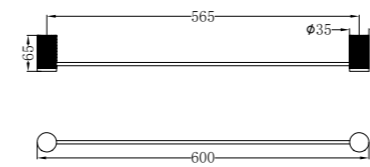

Opal Single Towel Rail 600mm
Brushed Nickel

NR2524dBN