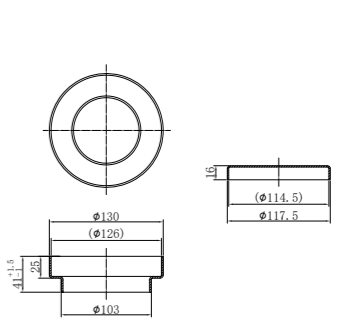

130mm Round Tile Insert Floor Waste 100mm Outlet
Brushed Nickel