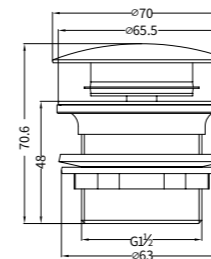

40mm Bath Pop-Up Plug With Removable Waste No Overflow
Brushed Bronze

NRFW004BZ