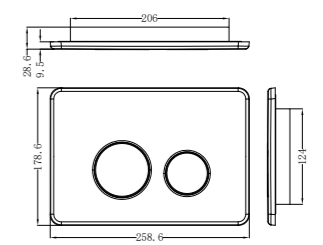

NR190001BN

Non-Heated Towel Ladder
Brushed Nickel

NCFG002hsBN

Tile Insert V Channel Floor Grate 50mm Outlet With Hole Saw
Brushed Nickel

NRPL001BN

In Wall Toilet Push Plate
Brushed Nickel

NR262109dBN

Washing Machine Tap Set
Brushed Nickel