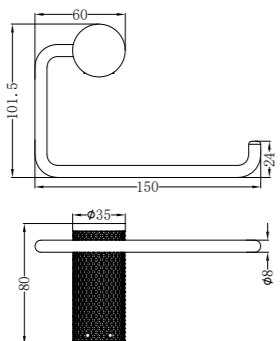

Opal Toilet Roll Holder
Brushed Gold

NR2580aBG