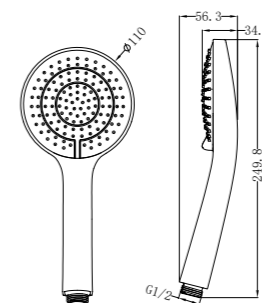

Air Hand Shower Brushed Gold
Water Rating: 3 Star, 9L/Min
Wels REG No. S15215

NR508002BG