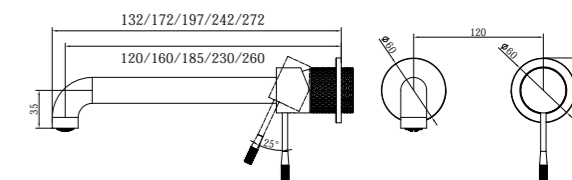

Opal Basin Mixer Graphite
Wels Rating: 5 Star, 5L/Min
Wels REG No. T37080

Opal Tall Basin Mixer Graphite
Wels Rating: 5 Star, 5L/Min
Wels REG No. T37081

Opal Pull Out Sink Mixer With Vegie Spray Function Graphite
Wels Rating: 6 Star, 4.5L/Min
Wels REG No. T37010

NR251909aGR

Opal Shower Mixer With Divertor Graphite
Wels Rating: N/A

NR251909eGR

Opal Shower Mixer With Divertor Separate Plate Graphite
Wels Rating: N/A

NR251909GR

Opal Shower Mixer With 80mm Plate Graphite
Wels Rating: N/A

NR251909hGR

Opal Shower Mixer With 60mm Plate Graphite
Wels Rating: N/A

Opal Wall Basin/Bath Mixer 120/160/185/230/260mm Spout Graphite
Wels Rating: 5 Star, 6L/Min
Wels REG No. T41905/T41906/T37009/T41907/T41908

Opal Wall Basin/Bath Mixer 120/160/185/230/260mm Spout Separate Back Plate Graphite
Wels Rating: 5 Star, 6L/Min
Wels REG No. T41899/T41900/T37754/T41901/T41902