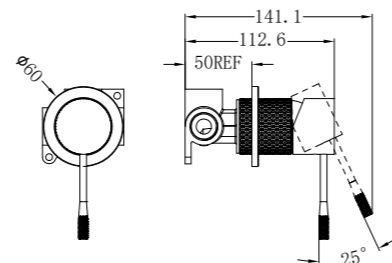

Opal Shower Mixer With 60mm Plate
Brushed Bronze
Wels Rating: N/A

**NR251907a120BZ/NR251907a160BZ
NR251907aBZ/NR251907a230BZ/NR251907a260BZ**