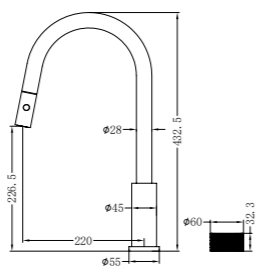

NR252009BG