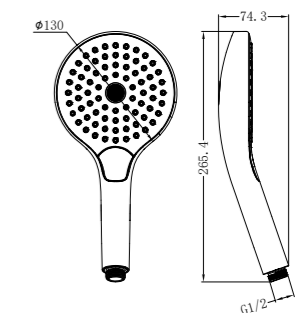

250mm Opal Shower Head Brushed Bronze
Wels Rating: 3 Star, 9L/Min
Wels REG No. S17297

Opal Hand Shower Brushed Bronze
Wels Rating: 3 Star, 9L/Min
Wels REG No. S15216

250mm Opal Shower Head Graphite
Wels Rating: 3 Star, 9L/Min
Wels REG No. S17297

Opal Hand Shower Graphite
Wels Rating: 3 Star, 9L/Min
Wels REG No. S15216

NR508002BZ

Air Hand Shower II Brushed Bronze
Wels Rating: 3 Star, 9L/Min
Wels REG No. S17336

Air Hand Shower II Graphite
Wels Rating: 3 Star, 9L/Min
Wels REG No. S17336