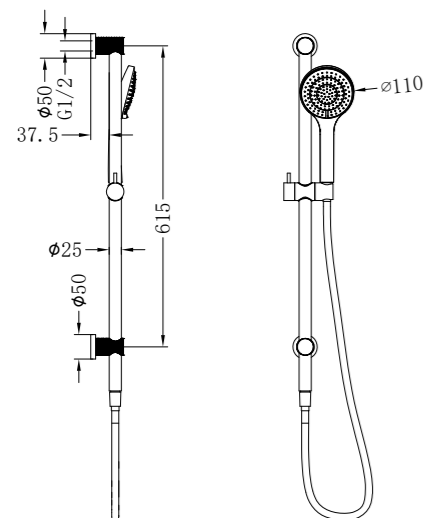

Brushed Nickel
NR251905aBN