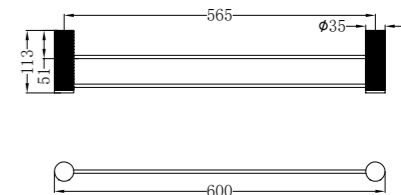

Opal Double Towel Rail 600mm
Brushed Gold