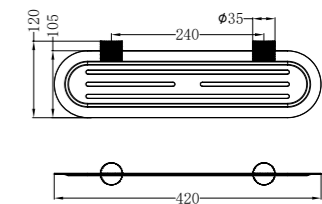

NR2530GR

Opal Single Towel Rail 800mm
Graphite

NR2530dGR

Opal Double Towel Rail 800mm
Graphite

NR2587aGR

Opal Metal Shower Shelf
Graphite

SHOWERS

-  Brushed Nickel
-  Brushed Bronze
-  Brushed Gold
-  Graphite