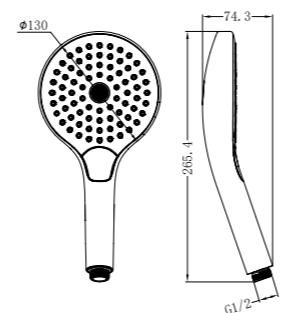

NR508002GR

Air Hand Shower II Graphite
Wels Rating: 3 Star, 9L/Min
Wels REG No. S17336