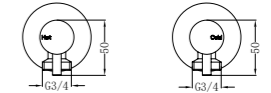

Heated Vertical Towel Rail