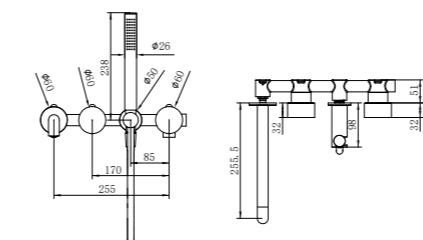

NR252003cBN

Opal Progressive Shower System
Brushed Nickel
Wels Rating: 7.5L/Min, Not Star Rated