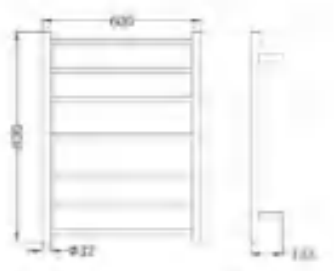

NR190002hGR

Heated Towel Ladder
Graphite

Heated Towel Ladder

NRPL001GR

In Wall Toilet Push Plate
Graphite

NRV900hGR

Heated Vertical Towel Rail
Graphite

NR262109dGR