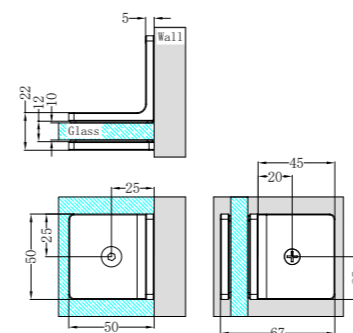

90 Degree Glass to Wall Bracket 10mm Glass
Brushed Nickel

NRSH301aBN