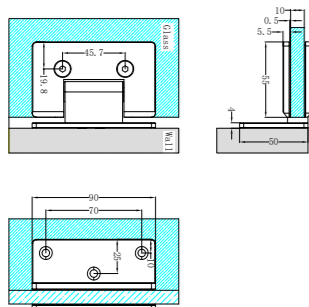

NRSH401BG

Half Round Water Seal Rail 750mm
Brushed Gold

NRSH101aBZ

90 Degree Glass to Wall Shower Hinge 10mm Glass
Brushed Bronze

NRSH102aBZ

180 Degree Glass to Glass Shower Hinge 10mm Glass
Brushed Bronze