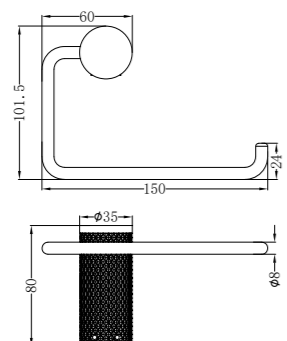

Opal Toilet Roll Holder
Brushed Bronze

NR2581BZ