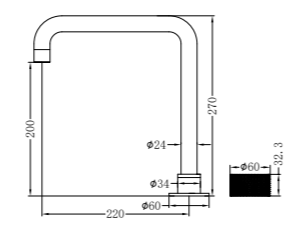

Opal Progressive Tall Basin Set Graphite
Wels Rating: 5 Star, 6L/Min
Wels REG No. T35924

NR252003a230GR

Opal Progressive Shower System
With Spout 230mm Graphite
Wels Rating: 7.5L/Min, Not Star Rated