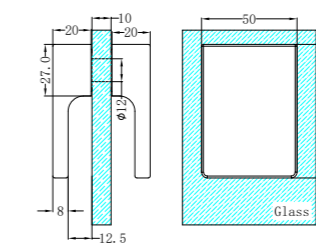

Towel Bar 500mm
Gun Metal

NRSH401GM

Half Round Water Seal Rail 750mm
Gun Metal