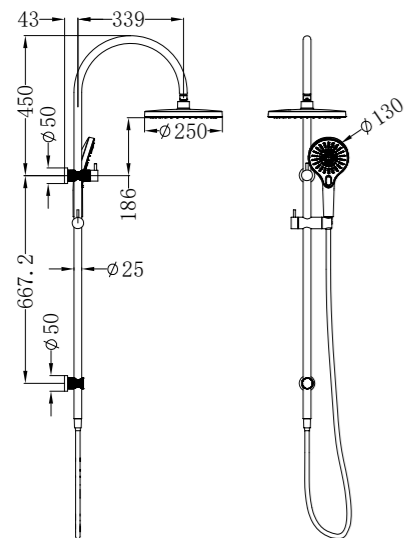

NR251905eBN

Opal Twin Shower Set Brushed Nickel
Wels Rating: Overhead Shower 3 Star, 9L/Min
Hand Shower 3 Star, 9L/Min
Wels REG No. S17338