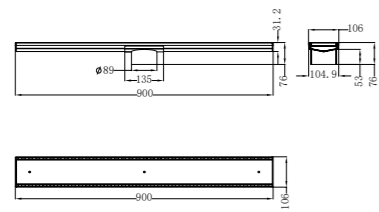

NRFG001hsBG

Tile Insert V Channel Floor Grate 89mm Outlet With Hole Saw
Brushed Gold