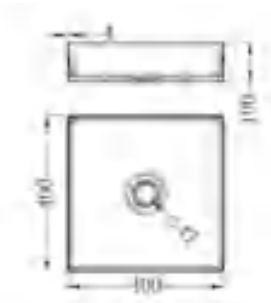

Square 400mm Stainless Steel Basin
Brushed Nickel

NRB401rBN