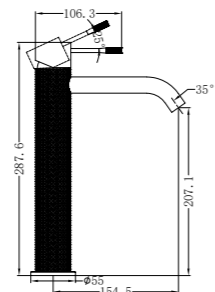

Opal Tall Basin Mixer Brushed Bronze
Wels Rating: 5 Star, 5L/Min
Wels REG No. T37081

NR251908BZ