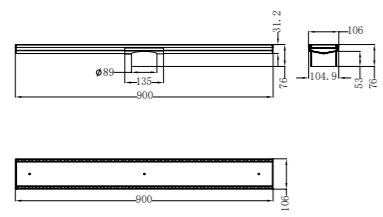

NCFG001hsGM

Tile Insert V Channel Floor Grate 89mm Outlet With Hole Saw
Gun Metal