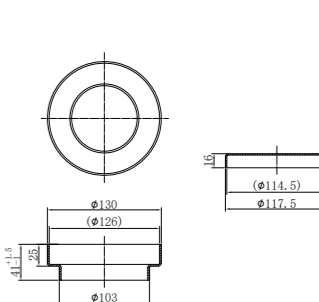

130mm Round Tile Insert Floor Waste 100mm Outlet
Gun Metal