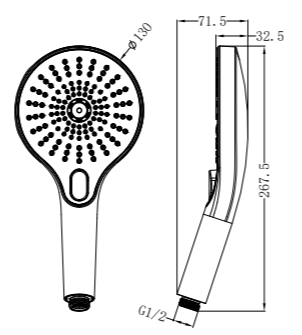

Opal Hand Shower Brushed Bronze
Wels Rating: 3 Star, 9L/Min
Wels REG No. S15216

NR508079GR