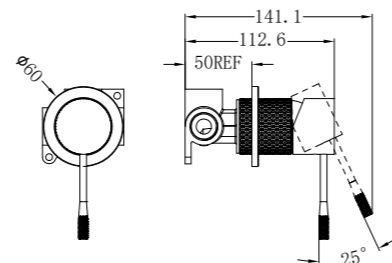

Opal Shower Mixer With 60mm Plate
Brushed Nickel
Wels Rating: N/A

NR251907a120BN/ NR251907a160BN
NR251907aBN/ NR251907a230BN/ NR251907a260BN