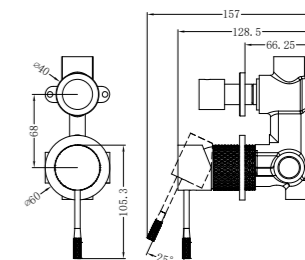

NR251909eBG

Opal Shower Mixer With Divertor Separate Plate
Brushed Gold
Wels Rating: N/A