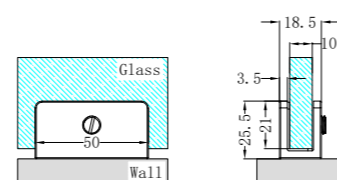

Shower U Bracket 10mm Glass
Brushed Bronze

NRSH302aBZ