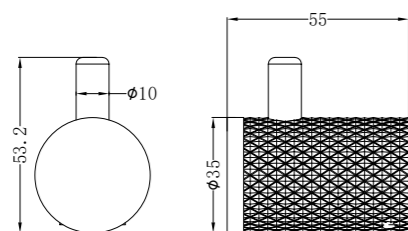

Opal Robe Hook
Brushed Bronze

NR2580aBZ