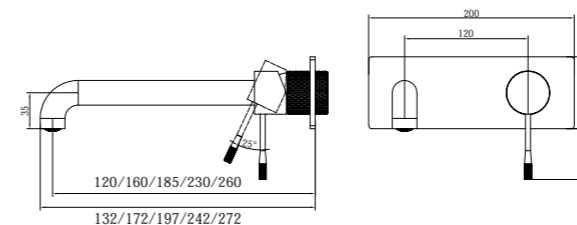

NR251909hBZ

Opal Shower Mixer With 60mm Plate
Brushed Bronze
Wels Rating: N/A

**NR251907a120BZ/NR251907a160BZ
NR251907aBZ/NR251907a230BZ/NR251907a260BZ**

Opal Wall Basin/Bath Mixer 120/160/185/230/260mm Spout
Brushed Bronze
Wels Rating: 5 Star, 6L/Min
Wels REG No. T41905/T41906/T37009/T41907/T41908