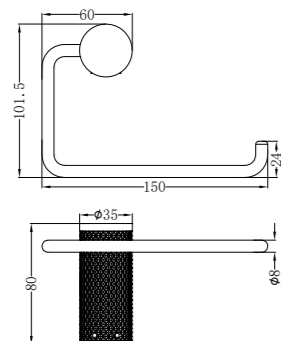

NR2524GR

Opal Single Towel Rail 600mm
Graphite

NR2524dGR

Opal Double Towel Rail 600mm
Graphite

NR2586GR

Opal Toilet Roll Holder
Graphite

NR2581GR

Opal Soap Dish Holder
Graphite