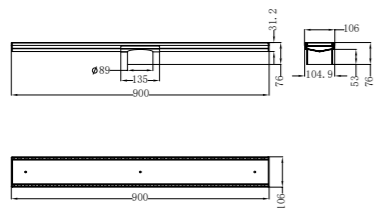

Tile Insert V Channel Floor Grate 89mm Outlet With Hole Saw
Brushed Bronze

NRFG002hsBZ