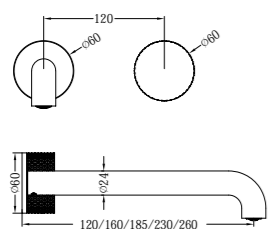

NR252001BG

Opal Progressive Wall Basin/Bath Set 120
/160/185/230/260mm Spout Brushed Nickel
Wels Rating: 5 Star, 6L/Min
Wels REG No. T41903/T40549/T40550
/T40551/T41904

Opal Progressive Pull Out Kitchen Set
Brushed Nickel
Wels Rating: 6 Star, 4.5L/Min
Wels REG No. T41356