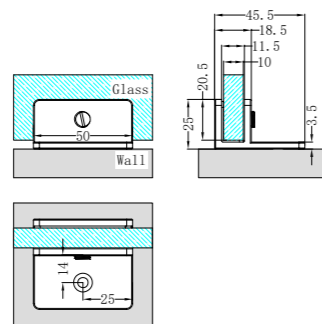

NRSH203aBG

Shower U Bracket 10mm Glass
Brushed Gold