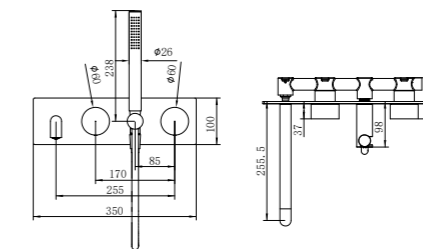

NR252003b230BG

Opal Progressive Shower System Separate
Plate With Spout 230mm Brushed Gold
Wels Rating: 7.5L/Min, Not Star Rated