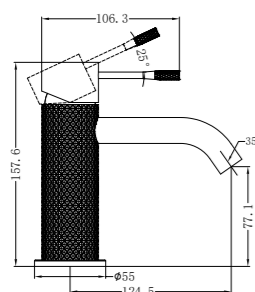

Opal Basin Mixer Brushed Bronze
Wels Rating: 5 Star, 5L/Min
Wels REG No. T37080

NR251901aBZ