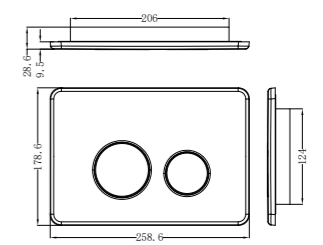

NRPL001BG

In Wall Toilet Push Plate
Brushed Gold