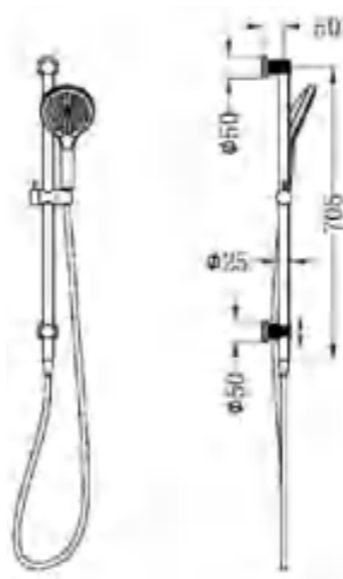

NR251905gBN

Opal Shower Rail With Air Shower II
Brushed Nickel
Wels Rating: 3 Star, 9L/Min
Wels REG No. S17301

Brushed Gold
NR251905fBG