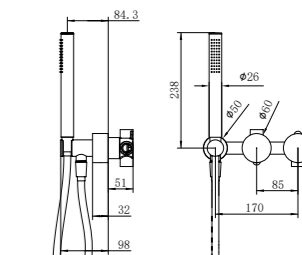

NR252001BN

Opal Progressive Basin Set Brushed Nickel
Wels Rating: 6 Star, 4.5L/Min
Wels REG No. T35958

Opal Progressive Tall Basin Set Brushed Nickel
Wels Rating: 5 Star, 6L/Min
Wels REG No. T35924

Opal Progressive Shower System
With Spout 230mm Brushed Nickel
Wels Rating: 7.5L/Min, Not Star Rated

Opal Progressive Shower System
With Spout 250mm Brushed Nickel
Wels Rating: 7.5L/Min, Not Star Rated

Opal Progressive Shower System Separate
Plate With Spout 230mm Brushed Nickel
Wels Rating: 7.5L/Min, Not Star Rated

Opal Progressive Wall Basin/Bath Set 120
/160/185/230/260mm Spout Brushed Nickel
Wels Rating: 5 Star, 6L/Min
Wels REG No. T41903/T40549/T40550
/T40551/T41904

Opal Progressive Pull Out Kitchen Set
Brushed Nickel
Wels Rating: 6 Star, 4.5L/Min
Wels REG No. T41356

Opal Progressive Shower Mixer
Brushed Nickel
Wels Rating: N/A

Opal Progressive Shower System Separate
Plate With Spout 250mm Brushed Nickel
Wels Rating: 7.5L/Min, Not Star Rated

Opal Progressive Shower System
Brushed Nickel
Wels Rating: 7.5L/Min, Not Star Rated

Opal Progressive Shower System
Separate Plate Brushed Nickel
Wels Rating: 7.5L/Min, Not Star Rated