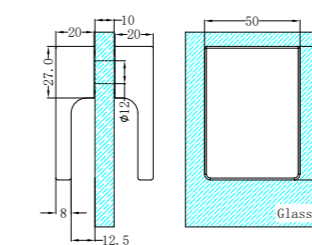

NRSH203aBZ

Shower U Bracket 10mm Glass
Brushed Bronze

NRSH302aBZ

Square Shower Knob Handle
Brushed Bronze

NRSH303aBZ

Towel Bar 500mm
Brushed Bronze

NRSH401BZ

Half Round Water Seal Rail 750mm
Brushed Bronze