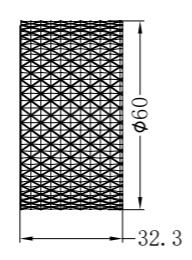

Opal Progressive Shower Mixer
Brushed Bronze
Wels Rating: N/A

Shower Mixer