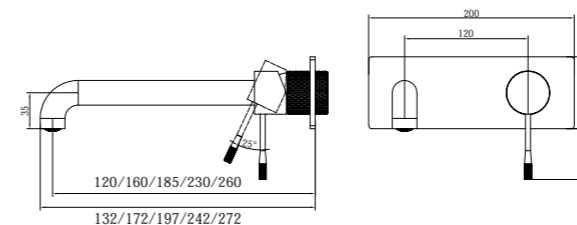

NR251909hBN

Opal Shower Mixer With 60mm Plate
Brushed Nickel
Wels Rating: N/A

NR251907a120BN/ NR251907a160BN
NR251907aBN/ NR251907a230BN/ NR251907a260BN

Opal Wall Basin/Bath Mixer 120/160/185/230/260mm Spout
Brushed Nickel
Wels Rating: 5 Star, 6L/Min
Wels REG No. T41905/T41906/T37009/T41907/T41908