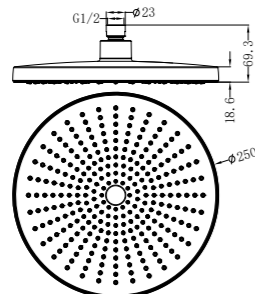

Brushed Bronze
NR251903aBZ

Graphite
NR251903aGR

NR508079BN

250mm Opal Shower Head Brushed Nickel
Wels Rating: 3 Star, 9L/Min
Wels REG No. S17297

NR508077BN

Opal Hand Shower Brushed Nickel
Wels Rating: 3 Star, 9L/Min
Wels REG No. S15216