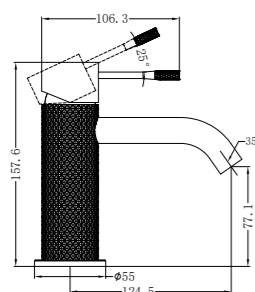

Opal Basin Mixer Graphite
Wels Rating: 5 Star, 5L/Min
Wels REG No. T37080

NR251901aGR