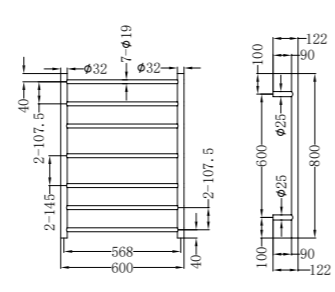

NR190002hBG

Heated Towel Ladder
Brushed Gold