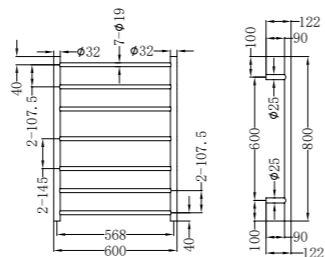

NRPL001BZ

In Wall Toilet Push Plate
Brushed Bronze

NR190001BZ

Non-Heated Towel Ladder
Brushed Bronze

NR190002hBZ

Heated Towel Ladder
Brushed Bronze

NR262109dBZ

Washing Machine Tap Set
Brushed Bronze