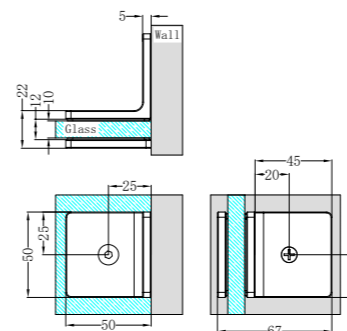

NRSH301aBZ

Round Shower Knob
Brushed Bronze