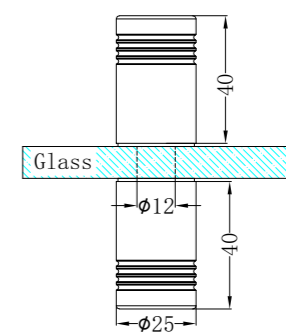

NRSH102aBG

180 Degree Glass to Glass Shower Hinge 10mm Glass
Brushed Gold

NRSH204aBG

90 Degree Glass to Wall Bracket 10mm Glass
Brushed Gold

NRSH301aBG

Round Shower Knob
Brushed Gold

NRSH201aBG

Over-Panel Glass to Glass Fitting 10mm Glass
Brushed Gold