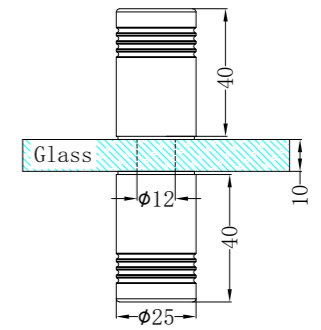

NRSH201aGM

Over-Panel Glass to Glass Fitting 10mm Glass
Gun Metal