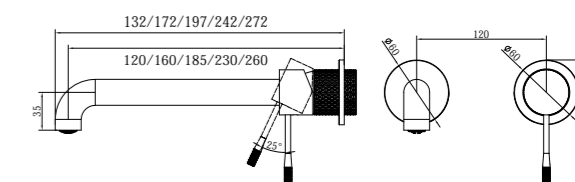

Opal Basin Mixer Brushed Nickel
Wels Rating: 5 Star, 5L/Min
Wels REG No. T37080

Opal Tall Basin Mixer Brushed Nickel
Wels Rating: 5 Star, 5L/Min
Wels REG No. T37081

Opal Pull Out Sink Mixer With
Vegie Spray Function Brushed Nickel
Wels Rating: 6 Star, 4.5L/Min
Wels REG No. T37010

NR251909aBN

Opal Shower Mixer With Divertor
Brushed Nickel
Wels Rating: N/A

NR251909eBN

Opal Shower Mixer With Divertor Separate Plate
Brushed Nickel
Wels Rating: N/A

NR251909BN

Opal Shower Mixer With 80mm Plate
Brushed Nickel
Wels Rating: N/A

NR251909hBN

Opal Shower Mixer With 60mm Plate
Brushed Nickel
Wels Rating: N/A

Opal Wall Basin/Bath Mixer 120/160/185/230/260mm Spout
Brushed Nickel
Wels Rating: 5 Star, 6L/Min
Wels REG No. T41905/T41906/T37009/T41907/T41908

Opal Wall Basin/Bath Mixer 120/160/185/230/260mm Spout
Separate Back Plate Brushed Nickel
Wels Rating: 5 Star, 6L/Min
Wels REG No. T41899/T41900/T37754/T41901/T41902