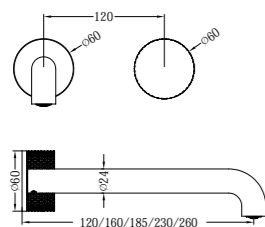

NR252001BZ

Opal Progressive Wall Basin/Bath Set 120
/160/185/230/260mm Spout Brushed Gold
Wels Rating: 5 Star, 6L/Min
Wels REG No. T41903/T40549/T40550
/T40551/T41904

Opal Progressive Pull Out Kitchen Set
Brushed Gold
Wels Rating: 6 Star, 4.5L/Min
Wels REG No. T41356