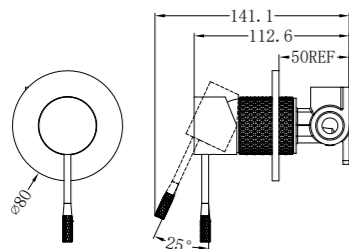

Opal Shower Mixer With 80mm Plate
Brushed Gold
Wels Rating: N/A

NR251909hBG