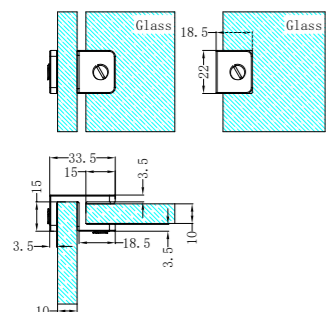

NRSH401BG

Half Round Water Seal Rail 750mm
Brushed Gold

NRSH101aBZ

90 Degree Glass to Wall Shower Hinge 10mm Glass
Brushed Bronze

NRSH102aBZ

180 Degree Glass to Glass Shower Hinge 10mm Glass
Brushed Bronze

NRSH204aBZ

90 Degree Glass to Wall Bracket 10mm Glass
Brushed Bronze

NRSH301aBZ

Round Shower Knob
Brushed Bronze

NRSH201aBZ

Over-Panel Glass to Glass Fitting 10mm Glass
Brushed Bronze

NRSH202aBZ

Shower F Bracket 10mm Glass
Brushed Bronze