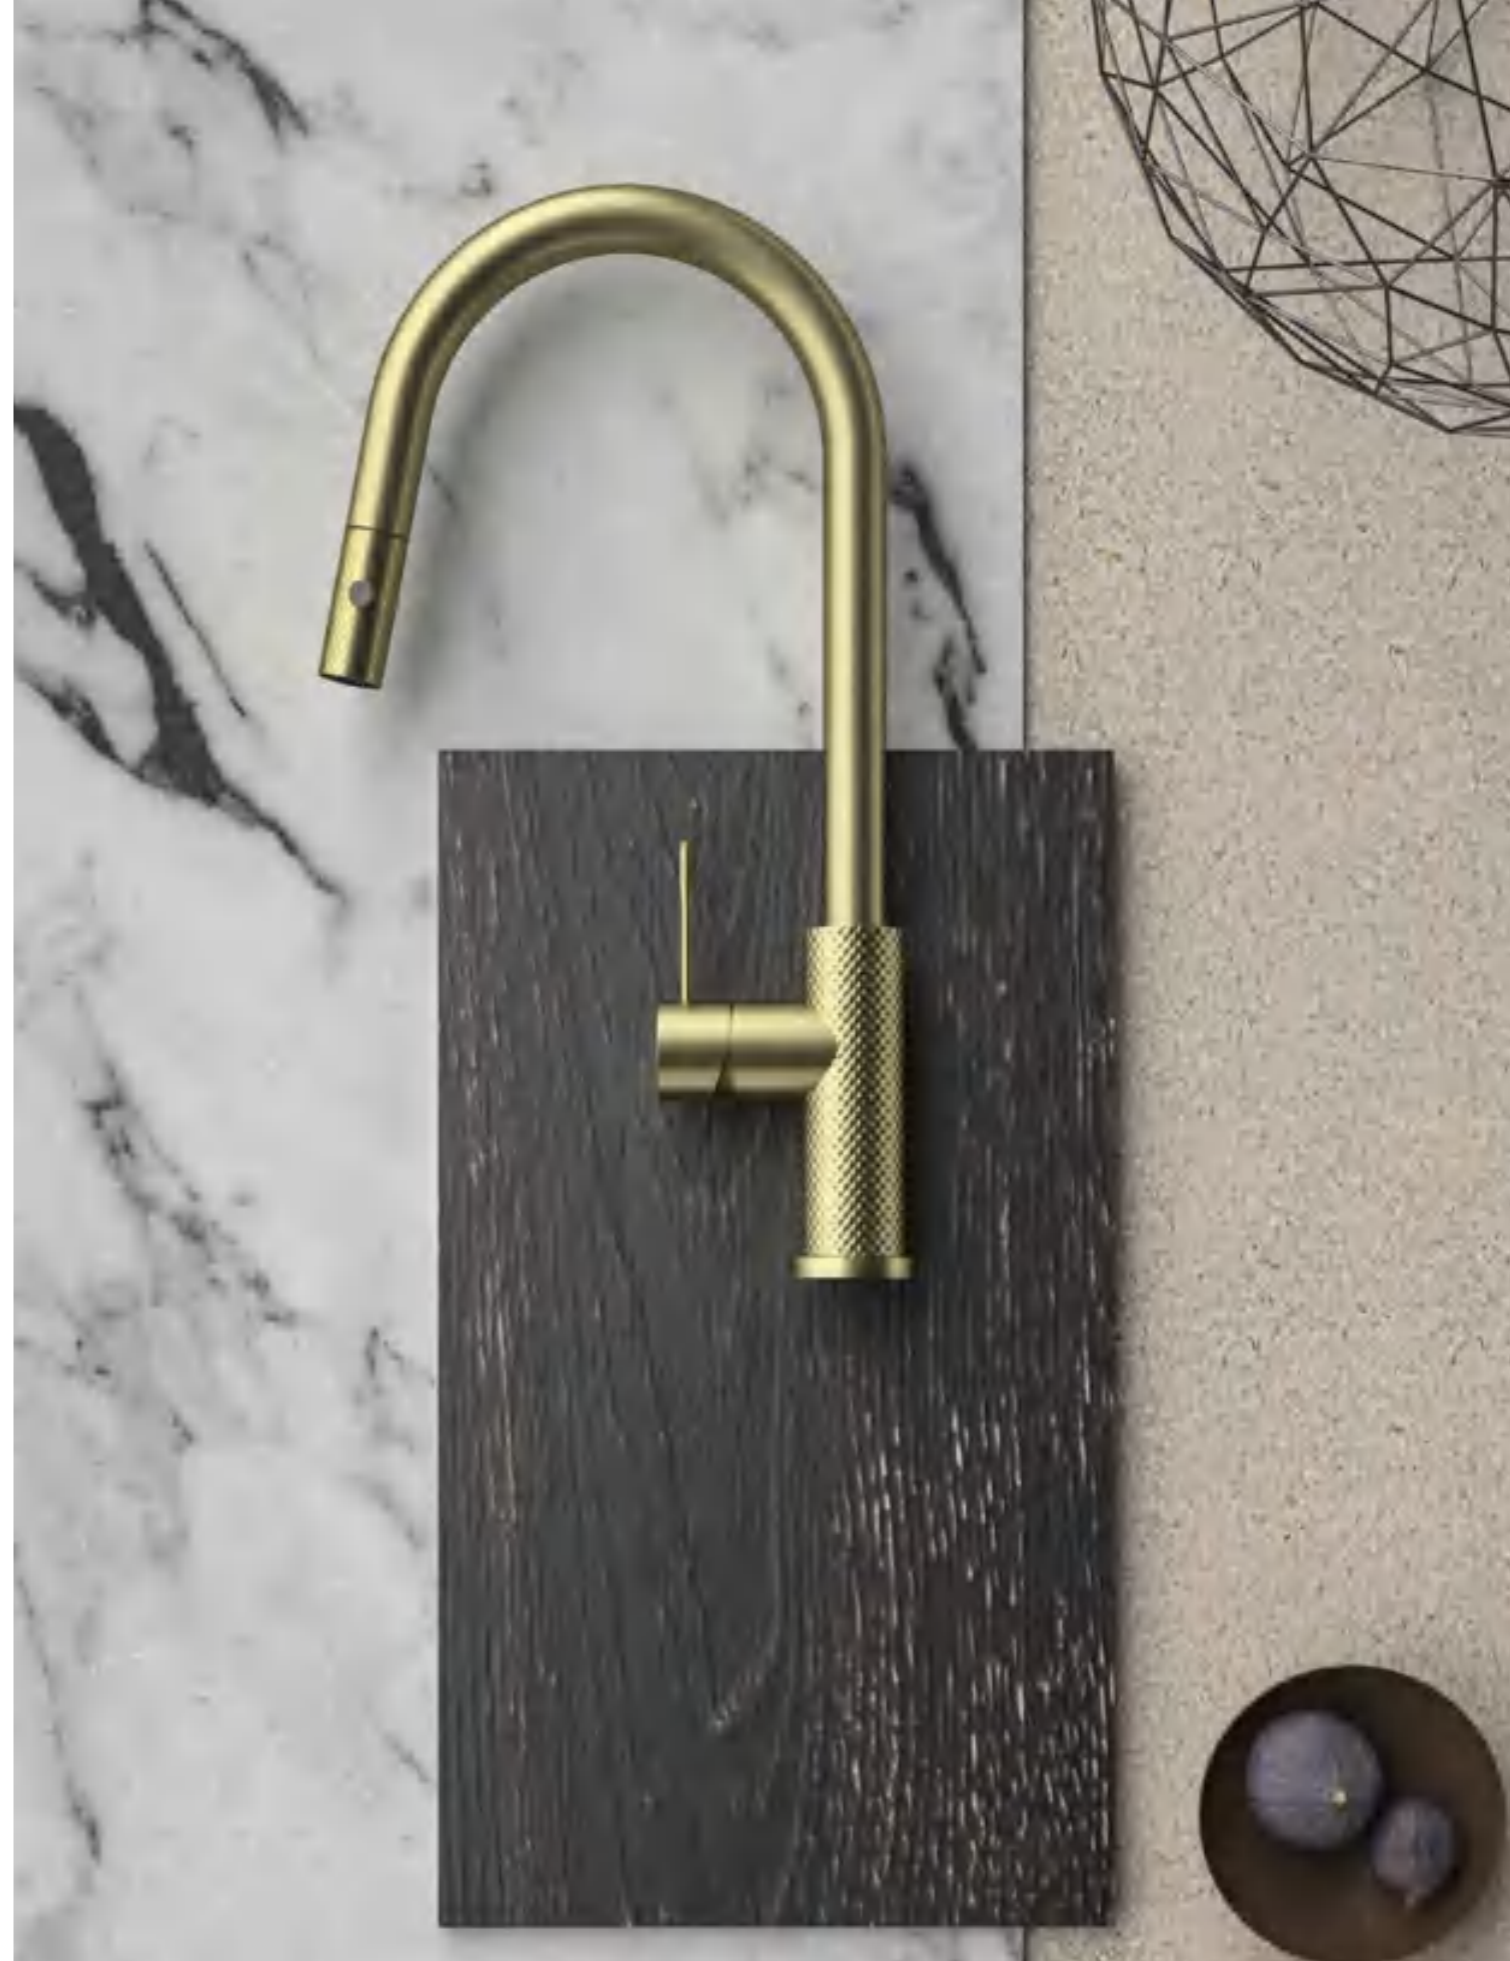

NR251901BG

Opal Basin Mixer Brushed Gold
Wels Rating: 5 Star, 5L/Min
Wels REG No. T37080

NR251901aBG

Opal Tall Basin Mixer Brushed Gold
Wels Rating: 5 Star, 5L/Min
Wels REG No. T37081

NR251908BG

Opal Pull Out Sink Mixer With
Vegie Spray Function Brushed Gold
Wels Rating: 6 Star, 4.5L/Min
Wels REG No. T37010

NR251909BG

Opal Shower Mixer With 80mm Plate
Brushed Gold
Wels Rating: N/A

NR251909hBG

Opal Shower Mixer With 60mm Plate
Brushed Gold
Wels Rating: N/A

NR251909aBG

Opal Shower Mixer With Divertor
Brushed Gold
Wels Rating: N/A