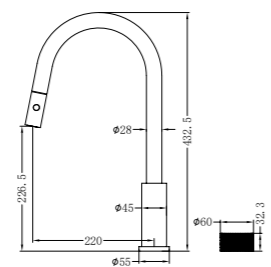

NR252009BN