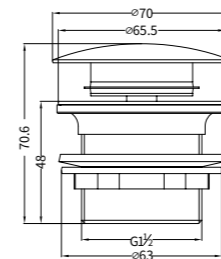

40mm Bath Pop-Up Plug With Removable Waste No Overflow
Brushed Gold

NRFW004BG