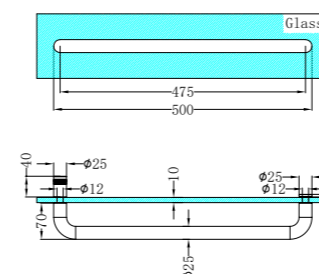

Square Shower Knob Handle
Brushed Gold

NRSH303aBG