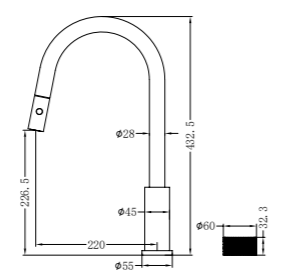

NR252009GR