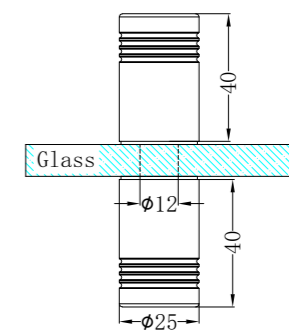

NRSH201aBZ

Over-Panel Glass to Glass Fitting 10mm Glass
Brushed Bronze