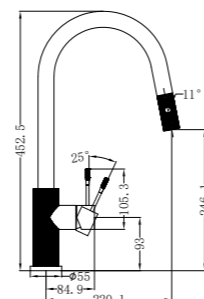

Opal Basin Mixer Brushed Nickel
Wels Rating: 5 Star, 5L/Min
Wels REG No. T37080

NR251901aBN

Opal Tall Basin Mixer Brushed Nickel
Wels Rating: 5 Star, 5L/Min
Wels REG No. T37081

NR251908BN

Opal Pull Out Sink Mixer With
Vegie Spray Function Brushed Nickel
Wels Rating: 6 Star, 4.5L/Min
Wels REG No. T37010