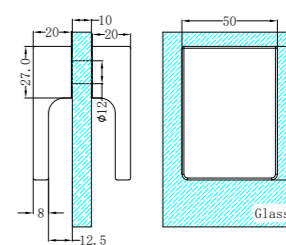

NRSH203aBN

Shower U Bracket 10mm Glass
Brushed Nickel

NRSH302aBN

Square Shower Knob Handle
Brushed Nickel

NRSH303aBN

Towel Bar 500mm
Brushed Nickel

NRSH101aBG

90 Degree Glass to Wall Shower Hinge 10mm Glass
Brushed Gold