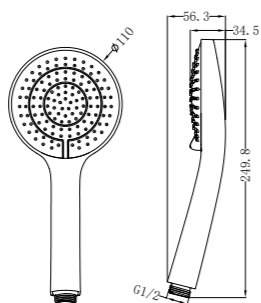

Air Hand Shower Brushed Nickel
Water Rating: 3 Star, 9L/Min
Wels REG No. S15215

NR508002BN