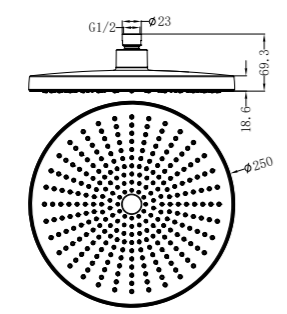

250mm Opal Shower Head Brushed Bronze
Wels Rating: 3 Star, 9L/Min
Wels REG No. S17297

NR508077BZ