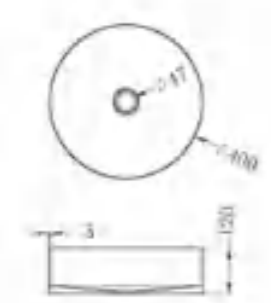

NRB401sBN

Square 400mm Stainless Steel Basin
Brushed Nickel

NRB401rBN

Round 400mm Stainless Steel Basin
Brushed Nickel

NRB3555BN

Rectangle Stainless Steel Basin
Brushed Nickel

NRA706BN

Universal Pop Up Waste
Brushed Nickel