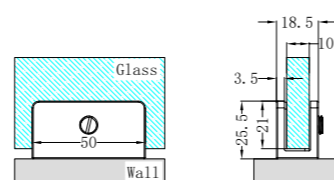

Shower U Bracket 10mm Glass
Brushed Gold

NRSH302aBG