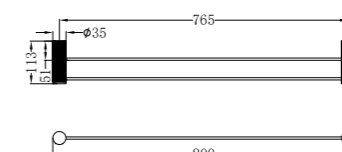

Opal Double Towel Rail 800mm
Brushed Bronze

NR2587aBZ