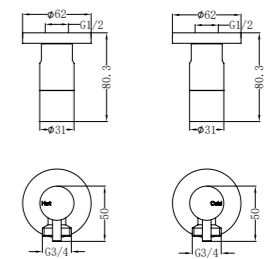

Heated Vertical Towel Rail