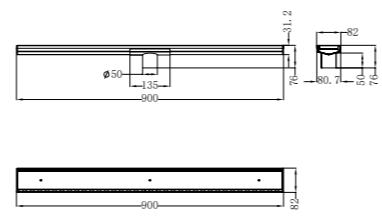

NCFG002hsGM

Tile Insert V Channel Floor Grate 50mm Outlet With Hole Saw
Gun Metal