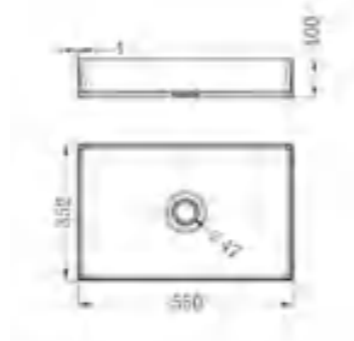

NRFW005BN

130mm Round Tile Insert Floor Waste 100mm Outlet
Brushed Nickel

NRB401sBG

Square 400mm Stainless Steel Basin
Brushed Gold

NRB401rBG

Round 400mm Stainless Steel Basin
Brushed Gold

NRB3555BG

Rectangle Stainless Steel Basin
Brushed Gold