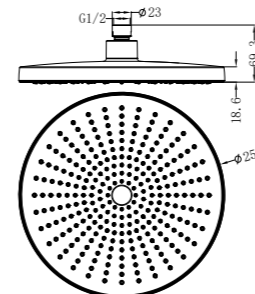

250mm Opal Shower Head Brushed Gold
Wels Rating: 3 Star, 9L/Min
Wels REG No. S17297

NR508077BG