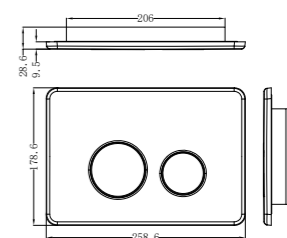

In Wall Toilet Push Plate
Brushed Bronze

NR190001BZ