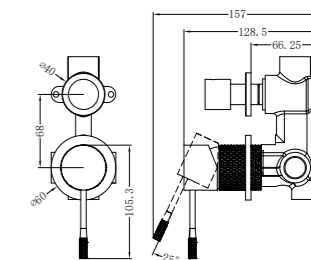

Opal Shower Mixer With Divertor Separate Plate
Brushed Nickel
Wels Rating: N/A

NR251909BN