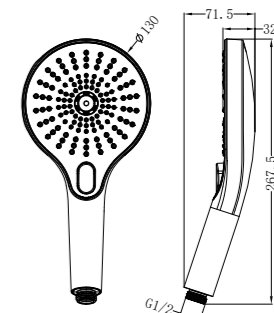

Opal Hand Shower Brushed Gold
Wels Rating: 3 Star, 9L/Min
Wels REG No. S15216

NR508076BN

230mm Air Shower Head Brushed Nickel
Wels Rating: 3 Star, 9L/Min
Wels REG No. S17296