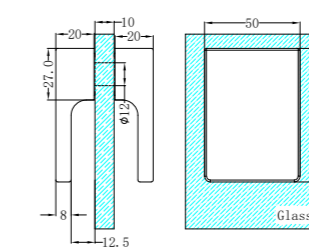

NRSH401BG

Half Round Water Seal Rail 750mm
Brushed Gold

NRSH101aBZ

90 Degree Glass to Wall Shower Hinge 10mm Glass
Brushed Bronze

NRSH102aBZ

180 Degree Glass to Glass Shower Hinge 10mm Glass
Brushed Bronze