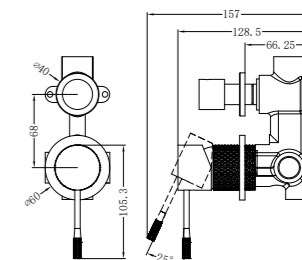

Opal Shower Mixer With Divertor Separate Plate
Brushed Bronze
Wels Rating: N/A

NR251909BZ