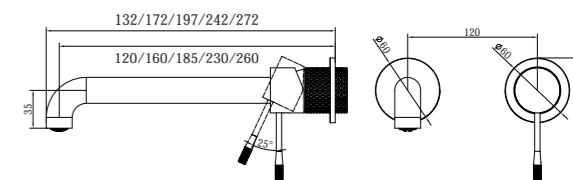

**NR251907b120BG/NR251907b160BG
NR251907bBG/NR251907b230BG/NR251907b260BG**

Opal Wall Basin/Bath Mixer 120/160/185/230/260mm Spout
Separate Back Plate Brushed Gold
Wels Rating: 5 Star, 6L/Min
Wels REG No. T41899/T41900/T37754/T41901/T41902