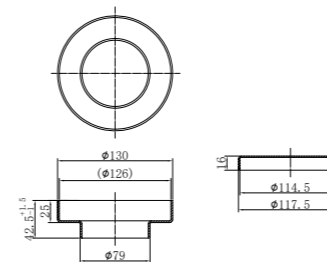

NRA706BZ

Universal Pop Up Waste
Brushed Bronze

NRA707BZ

40mm Bath Pop-Up Plug With Removable Waste No Overflow
Brushed Bronze

NRFW004BZ

130mm Round Tile Insert Floor Waste 80mm Outlet
Brushed Bronze

NRFW003BZ