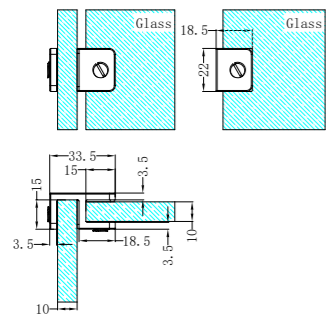

Over-Panel Glass to Glass Fitting 10mm Glass
Gun Metal

NRSH202aGM