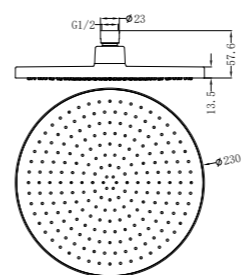

NR508074BG