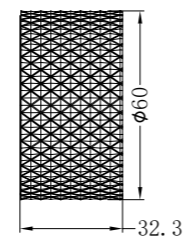

Opal Progressive Shower Mixer
Graphite
Wels Rating: N/A

NR252003b250GR

Opal Progressive Shower System Separate
Plate With Spout 250mm Graphite
Wels Rating: 7.5L/Min, Not Star Rated