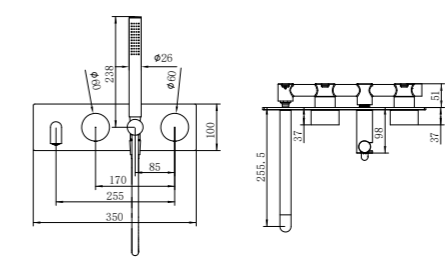

NR252003b230GR

Opal Progressive Shower System Separate
Plate With Spout 230mm Graphite
Wels Rating: 7.5L/Min, Not Star Rated