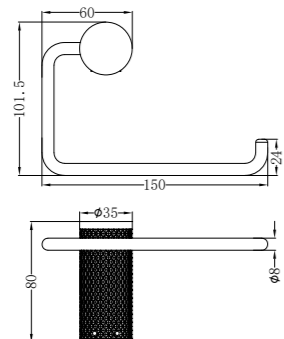

NR2580aBN

Opal Towel Ring
Brushed Nickel

NR2524BN

Opal Single Towel Rail 600mm
Brushed Nickel

NR2524dBN

Opal Double Towel Rail 600mm
Brushed Nickel

NR2586BN

Opal Toilet Roll Holder
Brushed Nickel