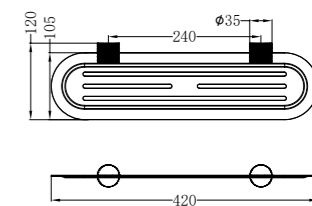

Opal Metal Shower Shelf
Brushed Gold