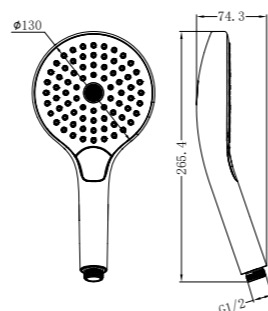

Air Hand Shower II Brushed Nickel
Wels Rating: 3 Star, 9L/Min
Wels REG No. S17336

NR508076BG

230mm Air Shower Head Brushed Gold
Wels Rating: 3 Star, 9L/Min
Wels REG No. S17296