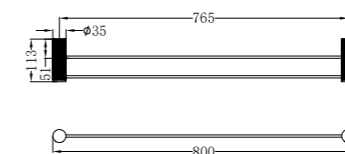

Opal Double Towel Rail 800mm
Graphite

NR2587aGR