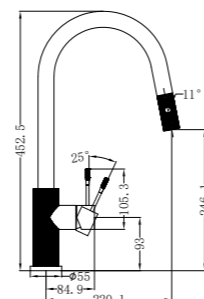

NR251901BZ

Opal Basin Mixer Brushed Bronze
Wels Rating: 5 Star, 5L/Min
Wels REG No. T37080

NR251901aBZ

Opal Tall Basin Mixer Brushed Bronze
Wels Rating: 5 Star, 5L/Min
Wels REG No. T37081

NR251908BZ

Opal Pull Out Sink Mixer With Vegie Spray Function Brushed Bronze
Wels Rating: 6 Star, 4.5L/Min
Wels REG No. T37010