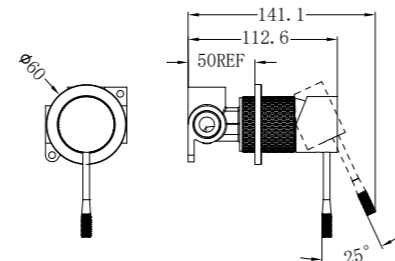

Opal Shower Mixer With 60mm Plate
Brushed Gold
Wels Rating: N/A