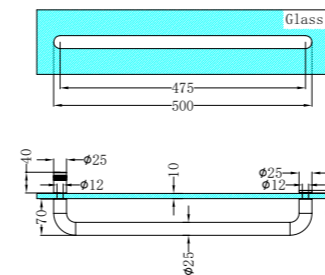

Square Shower Knob Handle
Gun Metal

NRSH303aGM