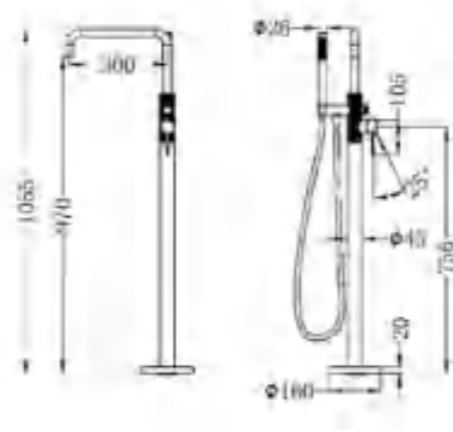

NR251903aBN

Opal Free Standing Bath Mixer With Hand Shower
Brushed Nickel
Wels Rating: 3 Star, 9L/Min
Wels REG No. S17464

Brushed Gold
NR251905hBG