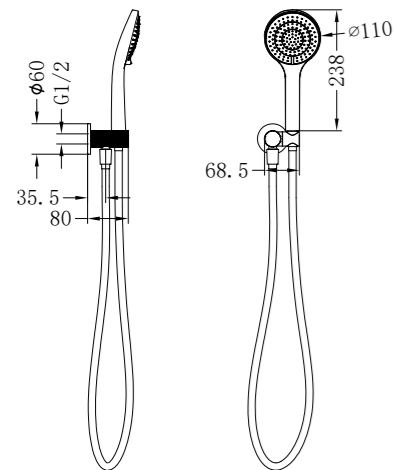

Opal Shower Bracket With Air Shower
Wels Rating: 3 Star, 9L/Min
Wels REG No. S15169

Brushed Nickel
NR251905BN