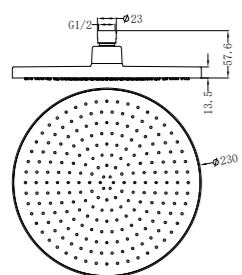

NR508079BG

250mm Opal Shower Head Brushed Gold
Wels Rating: 3 Star, 9L/Min
Wels REG No. S17297

NR508077BG

Opal Hand Shower Brushed Gold
Wels Rating: 3 Star, 9L/Min
Wels REG No. S15216

NR508076BN

230mm Air Shower Head Brushed Nickel
Wels Rating: 3 Star, 9L/Min
Wels REG No. S17296