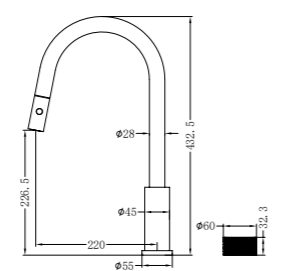

NR252009BZ