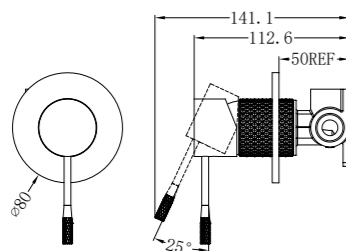

NR251909aGR

Opal Shower Mixer With Divertor Graphite
Wels Rating: N/A

NR251909eGR

Opal Shower Mixer With Divertor Separate Plate Graphite
Wels Rating: N/A

NR251909GR

Opal Shower Mixer With 80mm Plate Graphite
Wels Rating: N/A