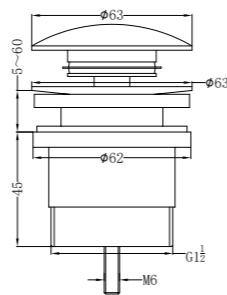

Universal Pop Up Waste
Brushed Bronze

NRA707BZ