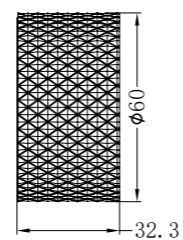

Opal Progressive Shower Mixer
Brushed Nickel
Wels Rating: N/A

NR252003b250BN

Opal Progressive Shower System Separate
Plate With Spout 250mm Brushed Nickel
Wels Rating: 7.5L/Min, Not Star Rated