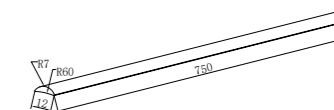

NRSH401BG

Half Round Water Seal Rail 750mm
Brushed Gold

NRSH101aBZ

90 Degree Glass to Wall Shower Hinge 10mm Glass
Brushed Bronze

NRSH102aBZ

180 Degree Glass to Glass Shower Hinge 10mm Glass
Brushed Bronze