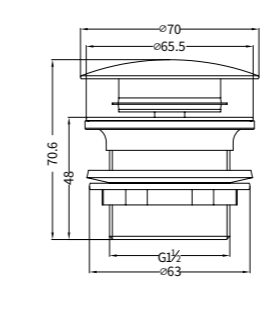

40mm Bath Pop-Up Plug With Removable Waste No Overflow
Graphite

NRFW004GM