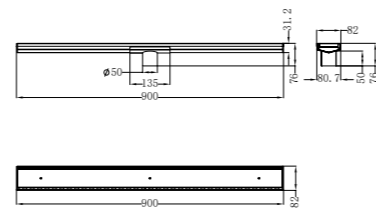

NCFG002hsBN

Tile Insert V Channel Floor Grate 50mm Outlet With Hole Saw
Brushed Nickel