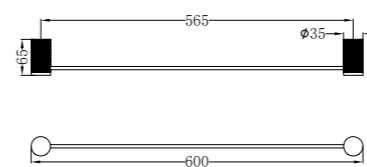

NR2587aBG

Opal Metal Shower Shelf
Brushed Gold

NR2582BZ

Opal Robe Hook
Brushed Bronze

NR2580aBZ

Opal Towel Ring
Brushed Bronze

NR2524BZ

Opal Single Towel Rail 600mm
Brushed Bronze