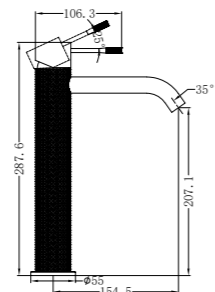

Opal Tall Basin Mixer Brushed Nickel
Wels Rating: 5 Star, 5L/Min
Wels REG No. T37081

NR251908BN