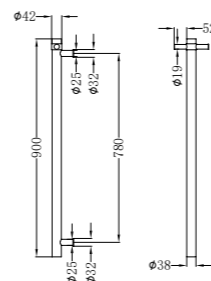

NRFG001hsBZ

Tile Insert V Channel Floor Grate 89mm Outlet With Hole Saw
Brushed Bronze

NRFG002hsBZ

Tile Insert V Channel Floor Grate 50mm Outlet With Hole Saw
Brushed Bronze

NRV900hBZ

Heated Vertical Towel Rail
Brushed Bronze