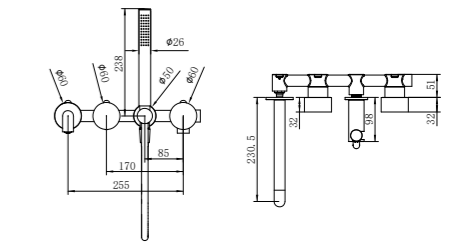

NR252003b250BZ

Opal Progressive Shower System Separate
Plate With Spout 250mm Brushed Bronze
Wels Rating: 7.5L/Min, Not Star Rated