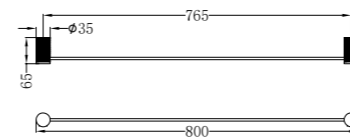

Opal Single Towel Rail 800mm
Graphite

NR2530dGR