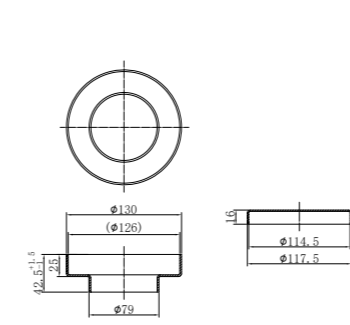

130mm Round Tile Insert Floor Waste 80mm Outlet
Brushed Nickel

NRFW003BN