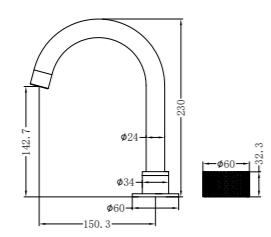

Opal Progressive Basin Set Brushed Bronze
Wels Rating: 6 Star, 4.5L/Min
Wels REG No. T35958

NR252001aBZ