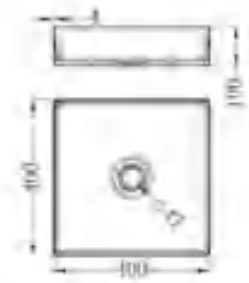

NRFW005BG

130mm Round Tile Insert Floor Waste 100mm Outlet
Brushed Gold

NRB401sBZ

Square 400mm Stainless Steel Basin
Brushed Bronze

NRB401rBZ

Round 400mm Stainless Steel Basin
Brushed Bronze

NRB3555BZ

Rectangle Stainless Steel Basin
Brushed Bronze