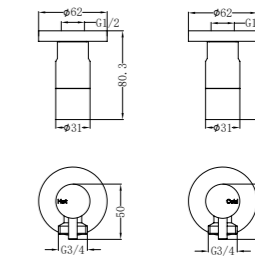

NRPL001BZ

In Wall Toilet Push Plate
Brushed Bronze

NR190001BZ

Non-Heated Towel Ladder
Brushed Bronze

NR190002hBZ

Heated Towel Ladder
Brushed Bronze

NR262109dBZ

Washing Machine Tap Set
Brushed Bronze