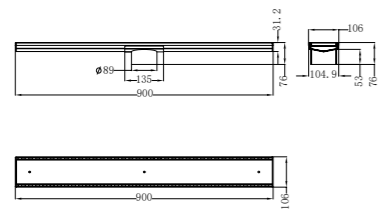

NCFG001hsBN

Tile Insert V Channel Floor Grate 89mm Outlet With Hole Saw
Brushed Nickel