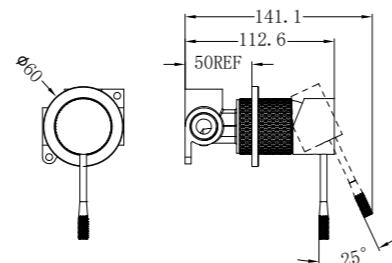

Opal Shower Mixer With 60mm Plate Graphite
Wels Rating: N/A

**NR251907a120GR/NR251907a160GR
NR251907aGR/NR251907a230GR/NR251907a260GR**