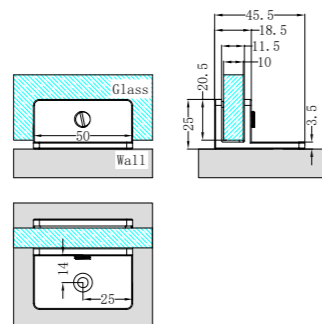

NRSH204aBN

90 Degree Glass to Wall Bracket 10mm Glass
Brushed Nickel

NRSH301aBN

Round Shower Knob
Brushed Nickel

NRSH201aBN

Over-Panel Glass to Glass Fitting 10mm Glass
Brushed Nickel

NRSH202aBN

Shower F Bracket 10mm Glass
Brushed Nickel