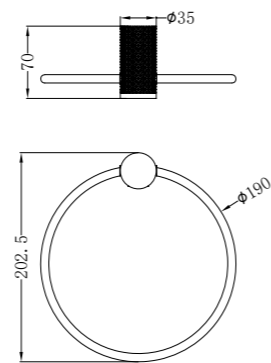

Opal Towel Ring
Graphite

NR2524GR