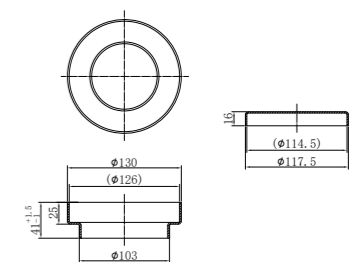

130mm Round Tile Insert Floor Waste 100mm Outlet
Brushed Bronze