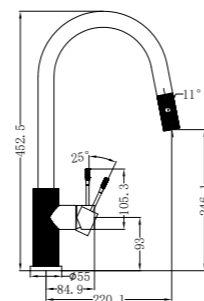

Opal Pull Out Sink Mixer With
Vegie Spray Function Brushed Gold
Wels Rating: 6 Star, 4.5L/Min
Wels REG No. T37010

NR251909BG