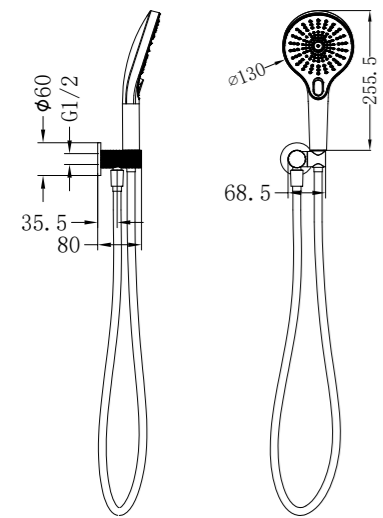

Brushed Nickel
NR251905bBN

Brushed Gold
NR251905bBG

Opal Shower Rail With Air Shower
 Wels Rating: 3 Star, 9L/Min
 Wels REG No. S15219

Brushed Nickel
NR251905aBN

Brushed Gold
NR251905aBG

NR251905cBN

Opal Shower Bracket Brushed Nickel
Wels Rating: 3 Star, 9L/Min
Wels REG No. S15225