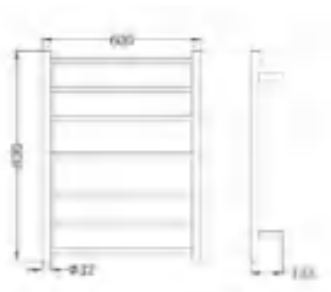

Non-Heated Towel Ladder
Brushed Bronze

NR190002hBZ

Heated Towel Ladder
Brushed Bronze