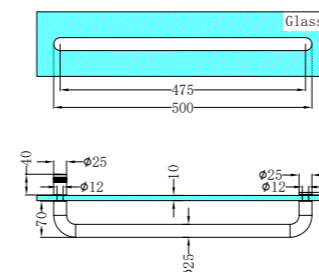

Square Shower Knob Handle
Brushed Bronze

NRSH303aBZ