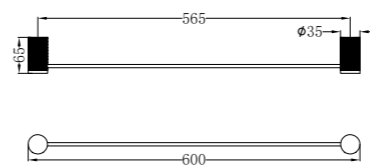

Opal Single Towel Rail 600mm
Brushed Gold

NR2524dBG