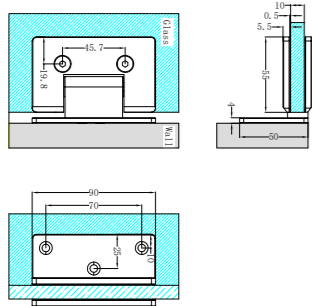

90 Degree Glass to Wall Shower Hinge 10mm Glass
Gun Metal