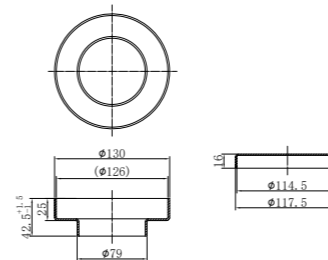

NRA706BG

Universal Pop Up Waste
Brushed Gold

NRA707BG

40mm Bath Pop-Up Plug With Removable Waste No Overflow
Brushed Gold

NRFW004BG

130mm Round Tile Insert Floor Waste 80mm Outlet
Brushed Gold

NRFW003BG

100mm Round Tile Insert Floor Waste 50mm Outlet
Brushed Gold