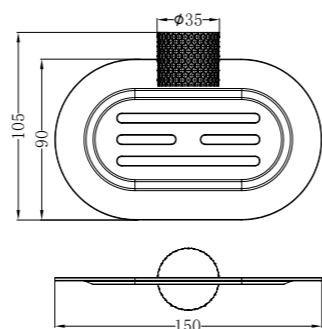

NR2524dBZ

Opal Double Towel Rail 600mm
Brushed Bronze

NR2586BZ

Opal Toilet Roll Holder
Brushed Bronze

NR2581BZ

Opal Soap Dish Holder
Brushed Bronze

NR2530BZ

Opal Single Towel Rail 800mm
Brushed Bronze