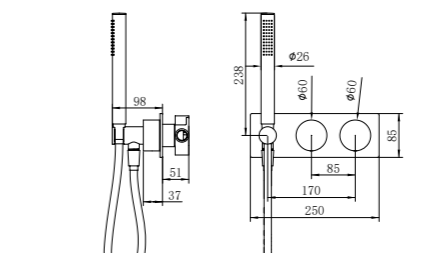

NR252003dBZ

Opal Progressive Shower System
Separate Plate Brushed Bronze
Wels Rating: 7.5L/Min, Not Star Rated