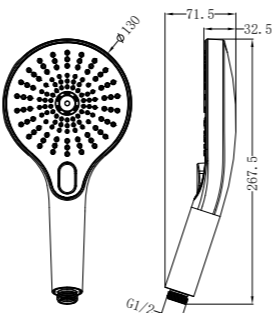

NR251903aBN

Opal Free Standing Bath Mixer With Hand Shower
Brushed Nickel
Wels Rating: 3 Star, 9L/Min
Wels REG No. S17464

Brushed Gold
NR251905hBG

Brushed Bronze
NR251905hBZ

Graphite
NR251905hGR

Brushed Gold
NR251903aBG

Brushed Bronze
NR251903aBZ

Graphite
NR251903aGR

NR508079BN

250mm Opal Shower Head Brushed Nickel
Wels Rating: 3 Star, 9L/Min
Wels REG No. S17297

NR508077BN

Opal Hand Shower Brushed Nickel
Wels Rating: 3 Star, 9L/Min
Wels REG No. S15216