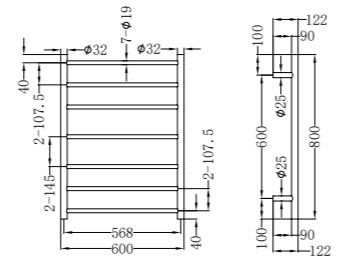

Heated Towel Ladder