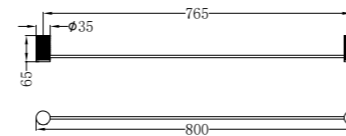

Opal Single Towel Rail 800mm
Brushed Nickel

NR2530dBN