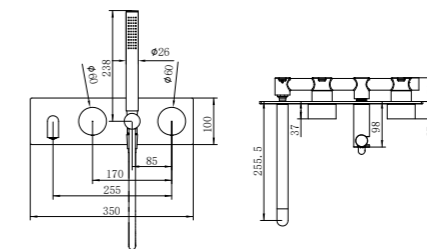

NR252003b230BN

Opal Progressive Shower System Separate
Plate With Spout 230mm Brushed Nickel
Wels Rating: 7.5L/Min, Not Star Rated