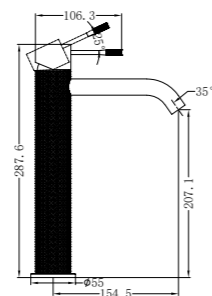

Opal Tall Basin Mixer Brushed Gold
Wels Rating: 5 Star, 5L/Min
Wels REG No. T37081

NR251908BG