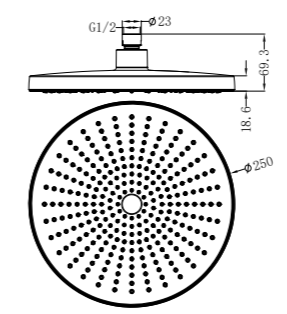

250mm Opal Shower Head Graphite
Wels Rating: 3 Star, 9L/Min
Wels REG No. S17297

NR508077GR