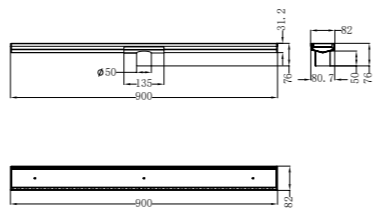

Tile Insert V Channel Floor Grate 50mm Outlet With Hole Saw
Brushed Bronze

NRV900hBZ