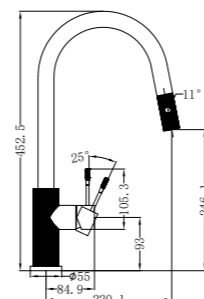

Opal Pull Out Sink Mixer With Vegie Spray Function Graphite
Wels Rating: 6 Star, 4.5L/Min
Wels REG No. T37010

NR251909aGR