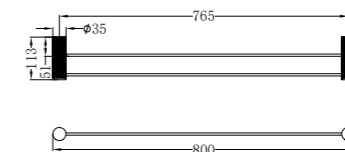

NR2581BN

Opal Soap Dish Holder
Brushed Nickel

NR2530BN

Opal Single Towel Rail 800mm
Brushed Nickel

NR2530dBN

Opal Double Towel Rail 800mm
Brushed Nickel

NR2587aBN

Opal Metal Shower Shelf
Brushed Nickel