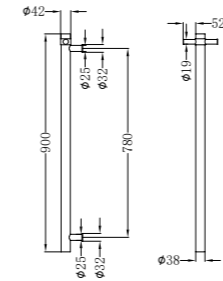

NR190002hGR

Heated Towel Ladder
Graphite

Heated Towel Ladder

NRPL001GR

In Wall Toilet Push Plate
Graphite

NRV900hGR

Heated Vertical Towel Rail
Graphite

NR262109dGR