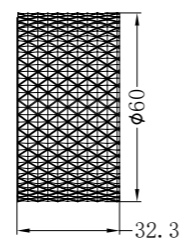

Opal Progressive Shower Mixer
Brushed Gold
Wels Rating: N/A

NR252003b250BG

Opal Progressive Shower System Separate
Plate With Spout 250mm Brushed Gold
Wels Rating: 7.5L/Min, Not Star Rated