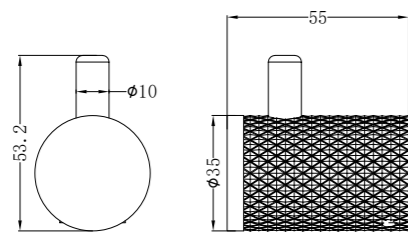

NR2530dBZ

Opal Double Towel Rail 800mm
Brushed Bronze

NR2587aBZ

Opal Metal Shower Shelf
Brushed Bronze

NR2582GR

Opal Robe Hook
Graphite

NR2580aGR

Opal Towel Ring
Graphite