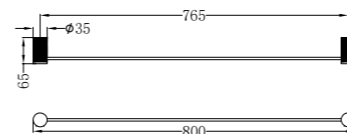

NR2524dBZ

Opal Double Towel Rail 600mm
Brushed Bronze

NR2586BZ

Opal Toilet Roll Holder
Brushed Bronze

NR2581BZ

Opal Soap Dish Holder
Brushed Bronze

NR2530BZ

Opal Single Towel Rail 800mm
Brushed Bronze