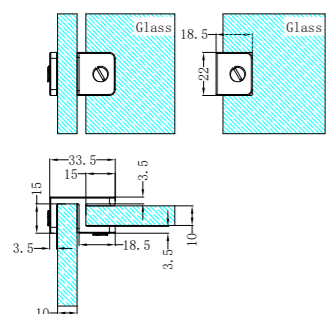

NRSH102aBG

180 Degree Glass to Glass Shower Hinge 10mm Glass
Brushed Gold

NRSH204aBG

90 Degree Glass to Wall Bracket 10mm Glass
Brushed Gold

NRSH301aBG

Round Shower Knob
Brushed Gold

NRSH201aBG

Over-Panel Glass to Glass Fitting 10mm Glass
Brushed Gold