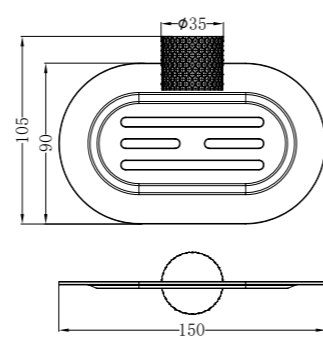

NR2524GR

Opal Single Towel Rail 600mm
Graphite

NR2524dGR

Opal Double Towel Rail 600mm
Graphite

NR2586GR

Opal Toilet Roll Holder
Graphite

NR2581GR

Opal Soap Dish Holder
Graphite