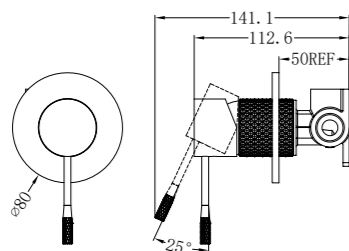

NR251909aBN

Opal Shower Mixer With Divertor
Brushed Nickel
Wels Rating: N/A

NR251909eBN

Opal Shower Mixer With Divertor Separate Plate
Brushed Nickel
Wels Rating: N/A

NR251909BN

Opal Shower Mixer With 80mm Plate
Brushed Nickel
Wels Rating: N/A