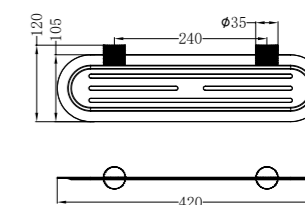

Opal Metal Shower Shelf
Brushed Bronze