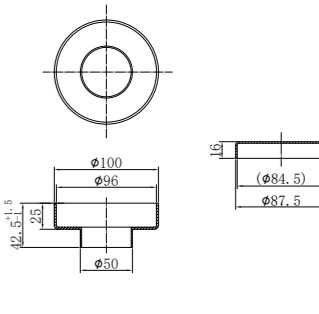

100mm Round Tile Insert Floor Waste 50mm Outlet
Gun Metal

NRFW005GM