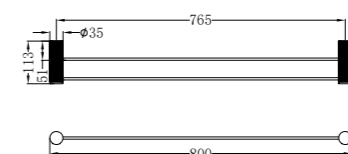

NR2524BG

Opal Single Towel Rail 600mm
Brushed Gold

NR2524dBG

Opal Double Towel Rail 600mm
Brushed Gold

NR2530BG

Opal Single Towel Rail 800mm
Brushed Gold

NR2530dBG

Opal Double Towel Rail 800mm
Brushed Gold