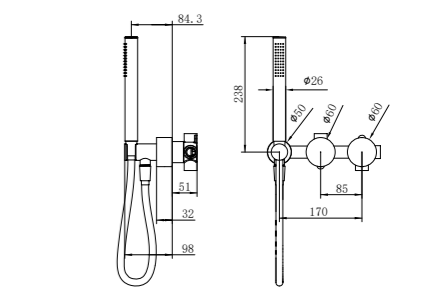

Nevo Tapware

Nevo Tapware

Opal Progressive Basin Set Graphite
Wels Rating: 6 Star, 4.5L/Min
Wels REG No. T35958

Opal Progressive Tall Basin Set Graphite
Wels Rating: 5 Star, 6L/Min
Wels REG No. T35924

Opal Progressive Shower System
With Spout 230mm Graphite
Wels Rating: 7.5L/Min, Not Star Rated

Opal Progressive Shower System
With Spout 250mm Graphite
Wels Rating: 7.5L/Min, Not Star Rated

Opal Progressive Shower System Separate
Plate With Spout 230mm Graphite
Wels Rating: 7.5L/Min, Not Star Rated

Opal Progressive Wall Basin/Bath Set 120
/160/185/230/260mm Spout Graphite
Wels Rating: 5 Star, 6L/Min
Wels REG No. T41903/T40549/T40550
/T40551/T41904

Opal Progressive Pull Out Kitchen Set
Graphite
Wels Rating: 6 Star, 4.5L/Min
Wels REG No. T41356

Opal Progressive Shower Mixer
Graphite
Wels Rating: N/A

Opal Progressive Shower System Separate
Plate With Spout 250mm Graphite
Wels Rating: 7.5L/Min, Not Star Rated

Opal Progressive Shower System
Graphite
Wels Rating: 7.5L/Min, Not Star Rated

Opal Progressive Shower System
Separate Plate Graphite
Wels Rating: 7.5L/Min, Not Star Rated