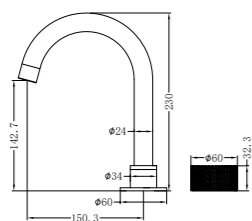

Opal Progressive Basin Set Brushed Nickel
Wels Rating: 6 Star, 4.5L/Min
Wels REG No. T35958

NR252001aBN