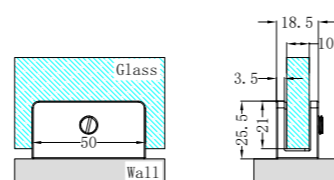

Shower U Bracket 10mm Glass
Brushed Nickel

NRSH302aBN