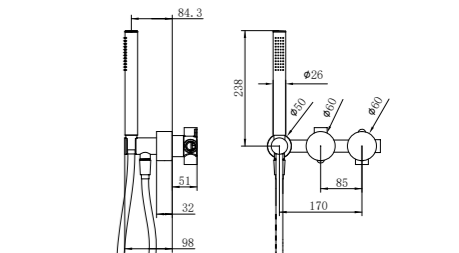

Opal Progressive Shower System

Opal Progressive Shower System
With Spout 230mm Brushed Bronze
Wels Rating: 7.5L/Min, Not Star Rated

Opal Progressive Shower System
With Spout 250mm Brushed Bronze
Wels Rating: 7.5L/Min, Not Star Rated

Opal Progressive Shower System Separate
Plate With Spout 230mm Brushed Bronze
Wels Rating: 7.5L/Min, Not Star Rated

Opal Progressive Shower System Separate
Plate With Spout 250mm Brushed Bronze
Wels Rating: 7.5L/Min, Not Star Rated

Opal Progressive Shower System
Brushed Bronze
Wels Rating: 7.5L/Min, Not Star Rated

Opal Progressive Shower System
Separate Plate Brushed Bronze
Wels Rating: 7.5L/Min, Not Star Rated