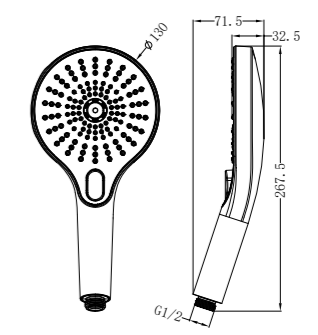

NR508077BZ

Opal Hand Shower Brushed Bronze
Wels Rating: 3 Star, 9L/Min
Wels REG No. S15216

NR508079GR

250mm Opal Shower Head Graphite
Wels Rating: 3 Star, 9L/Min
Wels REG No. S17297

NR508077GR

Opal Hand Shower Graphite
Wels Rating: 3 Star, 9L/Min
Wels REG No. S15216