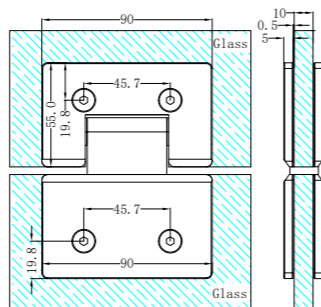

NRSH401BG

Half Round Water Seal Rail 750mm
Brushed Gold

NRSH101aBZ

90 Degree Glass to Wall Shower Hinge 10mm Glass
Brushed Bronze

NRSH102aBZ

180 Degree Glass to Glass Shower Hinge 10mm Glass
Brushed Bronze