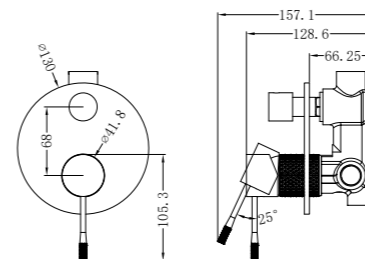

Opal Shower Mixer With Divertor
Brushed Nickel
Wels Rating: N/A

NR251909eBN