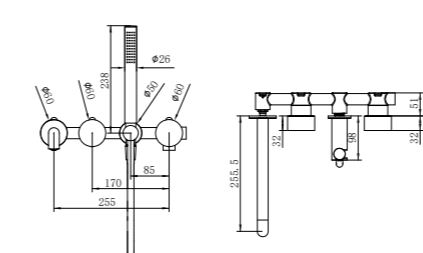

NR252003cBZ

Opal Progressive Shower System
Brushed Bronze
Wels Rating: 7.5L/Min, Not Star Rated