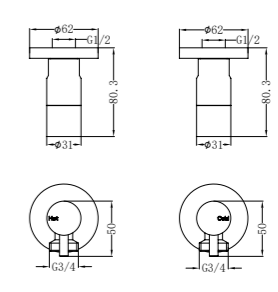

NRPL001BG

In Wall Toilet Push Plate
Brushed Gold

NR190001BG

Non-Heated Towel Ladder
Brushed Gold

NR190002hBG

Heated Towel Ladder
Brushed Gold

NR262109dBG

Washing Machine Tap Set
Brushed Gold