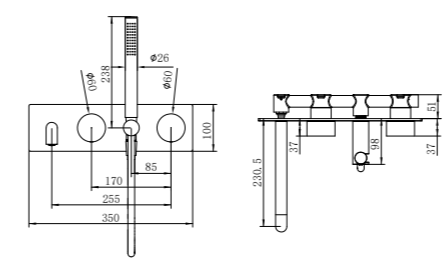

NR252003a250GR

Opal Progressive Shower System
With Spout 250mm Graphite
Wels Rating: 7.5L/Min, Not Star Rated