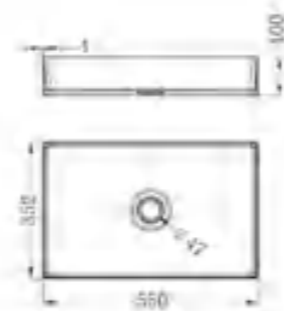

NRFW005BG

130mm Round Tile Insert Floor Waste 100mm Outlet
Brushed Gold

NRB401sBZ

Square 400mm Stainless Steel Basin
Brushed Bronze

NRB401rBZ

Round 400mm Stainless Steel Basin
Brushed Bronze

NRB3555BZ

Rectangle Stainless Steel Basin
Brushed Bronze