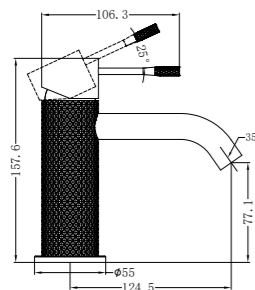

Opal Basin Mixer Brushed Gold
Wels Rating: 5 Star, 5L/Min
Wels REG No. T37080

NR251901aBG