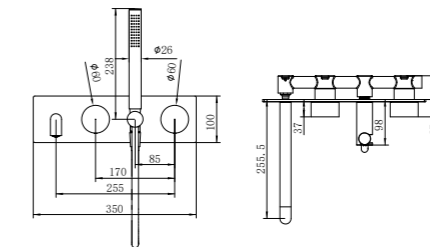

NR252003b230BZ

Opal Progressive Shower System Separate
Plate With Spout 230mm Brushed Bronze
Wels Rating: 7.5L/Min, Not Star Rated