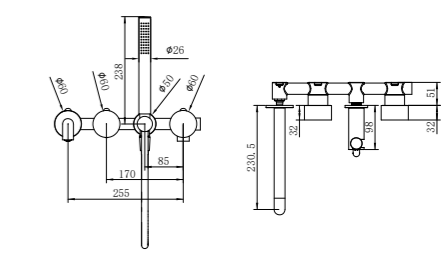

**NR252007a120GR/NR252007a160GR
NR252007a185GR/NR252007a230GR
NR252007a260GR**