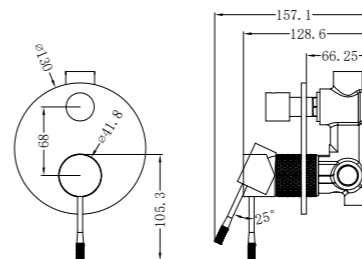

Opal Shower Mixer With Divertor
Brushed Bronze
Wels Rating: N/A

NR251909eBZ