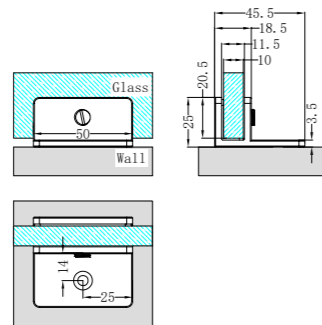

NRSH101aGM

90 Degree Glass to Wall Shower Hinge 10mm Glass
Gun Metal

NRSH102aGM

180 Degree Glass to Glass Shower Hinge 10mm Glass
Gun Metal

NRSH204GM

90 Degree Glass to Wall Bracket 10mm Glass
Gun Metal

NRSH301aGM

Round Shower Knob
Gun Metal

NRSH201aGM

Over-Panel Glass to Glass Fitting 10mm Glass
Gun Metal

NRSH202aGM

Shower F Bracket 10mm Glass
Gun Metal

NRSH203aGM

Shower U Bracket 10mm Glass
Gun Metal

NRSH302aGM