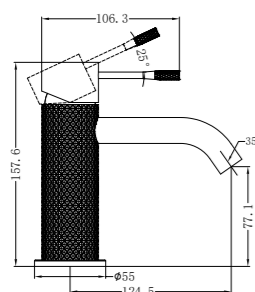

Opal Basin Mixer Brushed Nickel
Wels Rating: 5 Star, 5L/Min
Wels REG No. T37080

NR251901aBN

Opal Tall Basin Mixer Brushed Nickel
Wels Rating: 5 Star, 5L/Min
Wels REG No. T37081

NR251908BN

Opal Pull Out Sink Mixer With
Vegie Spray Function Brushed Nickel
Wels Rating: 6 Star, 4.5L/Min
Wels REG No. T37010