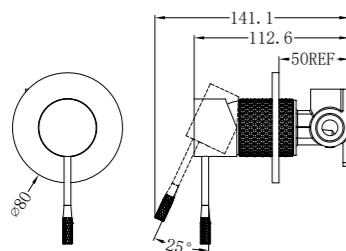

NR251909aBZ

Opal Shower Mixer With Divertor
Brushed Bronze
Wels Rating: N/A

NR251909eBZ

Opal Shower Mixer With Divertor Separate Plate
Brushed Bronze
Wels Rating: N/A

NR251909BZ

Opal Shower Mixer With 80mm Plate
Brushed Bronze
Wels Rating: N/A