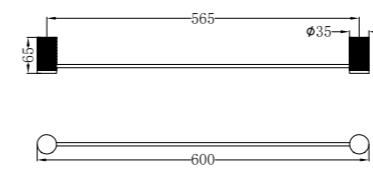

Opal Single Towel Rail 600mm
Graphite

NR2524dGR