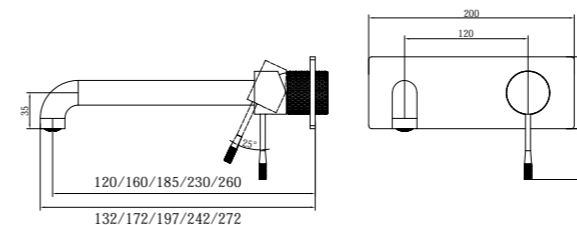

Opal Wall Basin/Bath Mixer 120/160/185/230/260mm Spout Graphite
Wels Rating: 5 Star, 6L/Min
Wels REG No. T41905/T41906/T37009/T41907/T41908

**NR251907b120GR/NR251907b160GR
NR251907bGR/NR251907b230GR/NR251907b260GR**

Opal Wall Basin/Bath Mixer 120/160/185/230/260mm Spout Separate Back Plate Graphite
Wels Rating: 5 Star, 6L/Min
Wels REG No. T41899/T41900/T37754/T41901/T41902