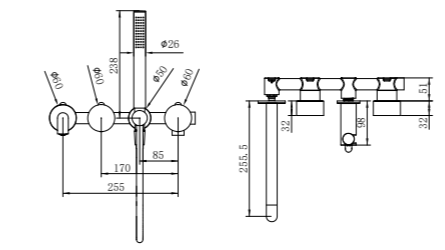

NR252003cGR

Opal Progressive Shower System
Graphite
Wels Rating: 7.5L/Min, Not Star Rated