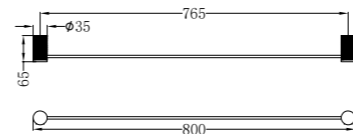

NR2524BG

Opal Single Towel Rail 600mm
Brushed Gold

NR2524dBG

Opal Double Towel Rail 600mm
Brushed Gold

NR2530BG

Opal Single Towel Rail 800mm
Brushed Gold

NR2530dBG

Opal Double Towel Rail 800mm
Brushed Gold