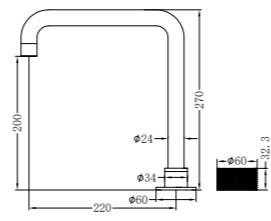

Opal Progressive Tall Basin Set Brushed Nickel
Wels Rating: 5 Star, 6L/Min
Wels REG No. T35924

NR252003a230BN

Opal Progressive Shower System
With Spout 230mm Brushed Nickel
Wels Rating: 7.5L/Min, Not Star Rated