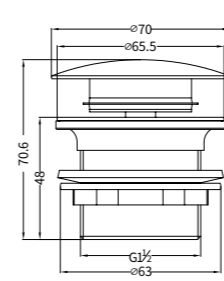

40mm Bath Pop-Up Plug With Removable Waste No Overflow
Brushed Nickel

NRFW004BN