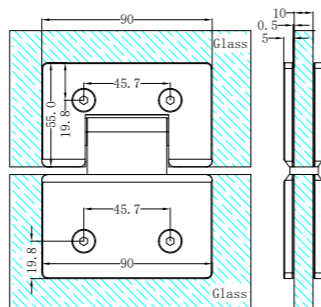

Washing Machine Tap Set
Graphite

Heated Vertical Towel Rail

NRSH101aBN

90 Degree Glass to Wall Shower Hinge 10mm Glass
Brushed Nickel

NRSH102aBN

180 Degree Glass to Glass Shower Hinge 10mm Glass
Brushed Nickel