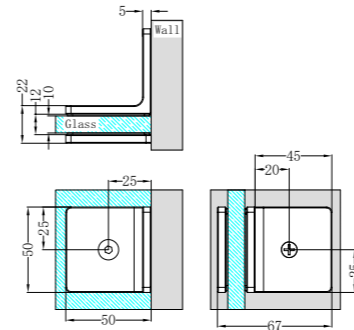

NRSH101aGM

90 Degree Glass to Wall Shower Hinge 10mm Glass
Gun Metal

NRSH102aGM

180 Degree Glass to Glass Shower Hinge 10mm Glass
Gun Metal

NRSH204GM

90 Degree Glass to Wall Bracket 10mm Glass
Gun Metal

NRSH301aGM