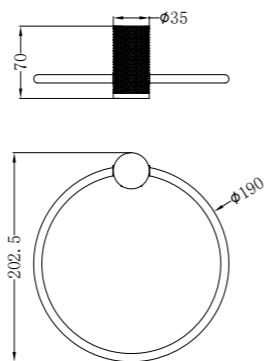

Opal Towel Ring
Brushed Gold

NR2581BG