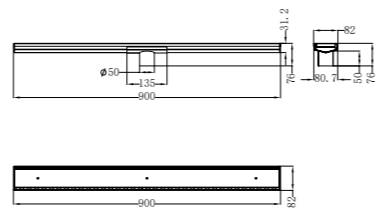

NRFG002hsBG

Tile Insert V Channel Floor Grate 50mm Outlet With Hole Saw
Brushed Gold