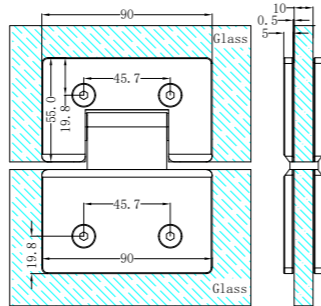

180 Degree Glass to Glass Shower Hinge 10mm Glass
Gun Metal