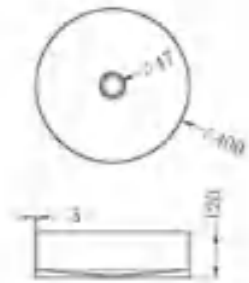

NRFW005BG

130mm Round Tile Insert Floor Waste 100mm Outlet
Brushed Gold

NRB401sBZ

Square 400mm Stainless Steel Basin
Brushed Bronze

NRB401rBZ

Round 400mm Stainless Steel Basin
Brushed Bronze

NRB3555BZ

Rectangle Stainless Steel Basin
Brushed Bronze