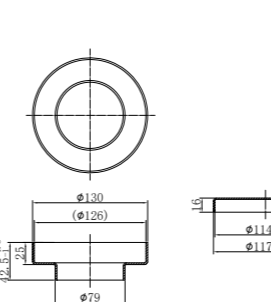

130mm Round Tile Insert Floor Waste 80mm Outlet
Gun Metal

NRFW003GM