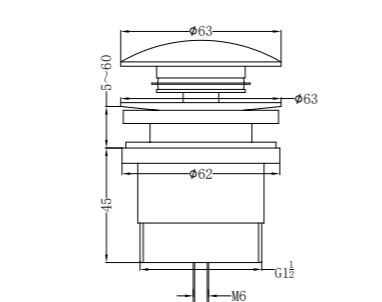

Universal Pop Up Waste
Graphite

NRA707GR