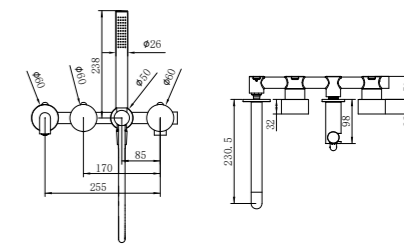

**NR252007a120BG/NR252007a160BG
NR252007a185BG/NR252007a230BG
NR252007a260BG**