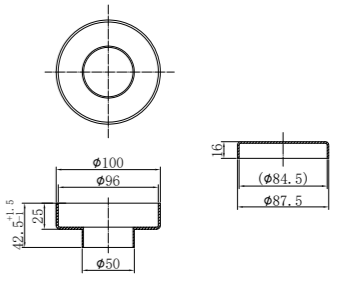

NRA707BN

40mm Bath Pop-Up Plug With Removable Waste No Overflow
Brushed Nickel

NRFW004BN

130mm Round Tile Insert Floor Waste 80mm Outlet
Brushed Nickel

NRFW003BN

100mm Round Tile Insert Floor Waste 50mm Outlet
Brushed Nickel