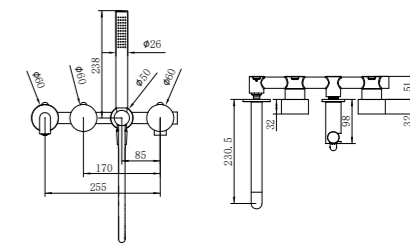

**NR252007a120BN/NR252007a160BN
NR252007a185BN/NR252007a230BN
NR252007a260BN**