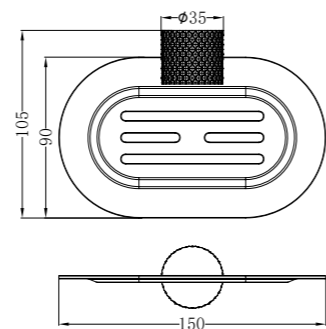

Opal Soap Dish Holder
Brushed Gold