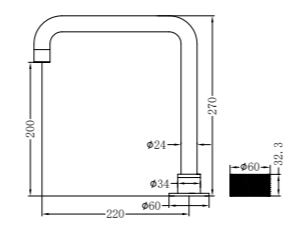

Opal Progressive Tall Basin Set Brushed Bronze
Wels Rating: 5 Star, 6L/Min
Wels REG No. T35924

NR252007a120BZ/NR252007a160BZ
NR252007a185BZ/NR252007a230BZ
NR252007a260BZ