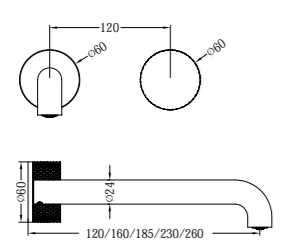

Opal Progressive Wall Basin/Bath Set 120
/160/185/230/260mm Spout Brushed Bronze
Wels Rating: 5 Star, 6L/Min
Wels REG No. T41903/T40549/T40550
/T40551/T41904

NR252008BZ

Opal Progressive Pull Out Kitchen Set
Brushed Bronze
Wels Rating: 6 Star, 4.5L/Min
Wels REG No. T41356