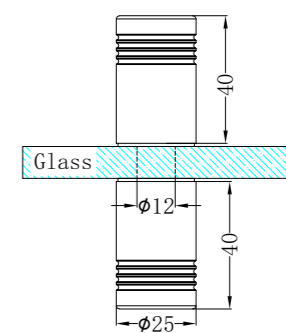

Round Shower Knob
Brushed Nickel

NRSH201aBN