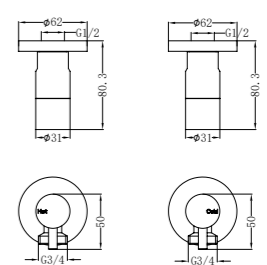

NR190001BN

Non-Heated Towel Ladder
Brushed Nickel

NCFG002hsBN

Tile Insert V Channel Floor Grate 50mm Outlet With Hole Saw
Brushed Nickel

NRPL001BN

In Wall Toilet Push Plate
Brushed Nickel

NR262109dBN

Washing Machine Tap Set
Brushed Nickel