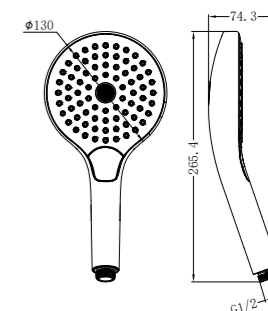

Air Hand Shower II Brushed Gold
Wels Rating: 3 Star, 9L/Min
Wels REG No. S17336