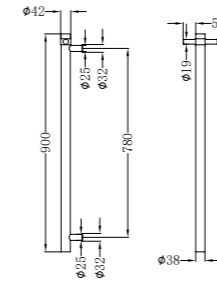

NRFG001hsBG

Tile Insert V Channel Floor Grate 89mm Outlet With Hole Saw
Brushed Gold

NRFG002hsBG

Tile Insert V Channel Floor Grate 50mm Outlet With Hole Saw
Brushed Gold

NRV900hBG

Heated Vertical Towel Rail
Brushed Gold