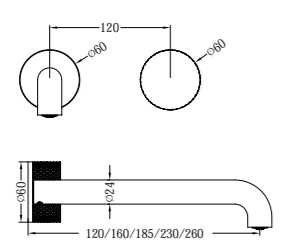

Opal Progressive Wall Basin/Bath Set 120
/160/185/230/260mm Spout Graphite
Wels Rating: 5 Star, 6L/Min
Wels REG No. T41903/T40549/T40550
/T40551/T41904

NR252008GR

Opal Progressive Pull Out Kitchen Set
Graphite
Wels Rating: 6 Star, 4.5L/Min
Wels REG No. T41356