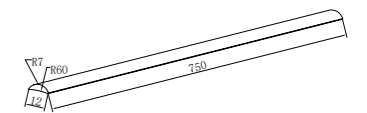

Square Shower Knob Handle
Gun Metal

NRSH303aGM

Towel Bar 500mm
Gun Metal

NRSH401GM

Half Round Water Seal Rail 750mm
Gun Metal

Warranty Periods

- 1.Goods sold by are made to the highest industry standards and quality, which is reflected in the warranty against defects.
- 2.This warranty policy is issued by Nero Bathrooms International Pty Ltd t/as Nero Tapware ABN 57 148 833 989 (Supplier) of 11-13 Buontempo Road Carrum Downs, Victoria, Australia, telephone (03) 8786 3170, email warranty@nerotapware.com.au.
- 3.The following warranty periods apply to goods purchased after 1 January 2023: