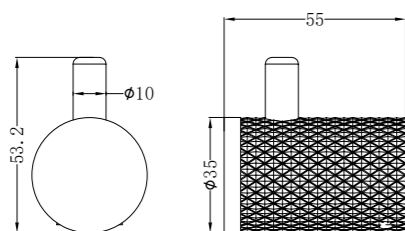

Opal Robe Hook
Brushed Gold

NR2586BG