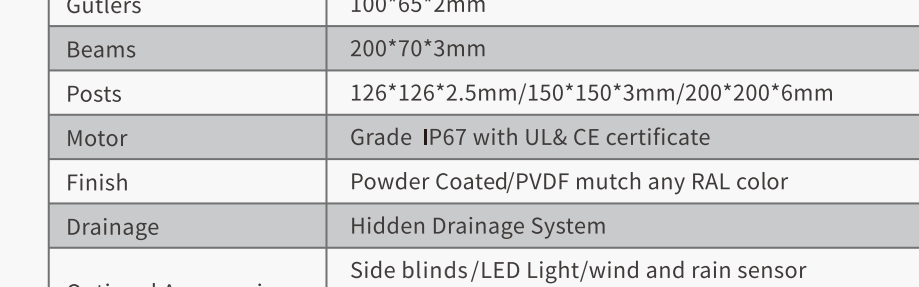

QUALITY PERGOLA YOU CAN TRUST

LOUVRESKY PERGOLA
Greate Choice, Affordable Price

- 1 Rain and snow sensor
- 2 Patio heater
- 3 LED-strips in frame
- 4 LED-strips in louvres
- 5 Standard colours
- 6 or RAL colours textured
- 7 Frame-mounted or integrated screen in frame
- 8 Pole support
- 9 Different colors Blinds

LOUVRESKY ROOF LOUVRE SYSTEM

Material	Aluminium alloy 6005 T5
Blades	200*35*2.0mm/205*50*2.2mm
Span	Blades 4500mm, Beam 7000mm
Gutters	100*65*2mm
Beams	200*70*3mm
Posts	126*126*2.5mm/150*150*3mm/200*200*6mm
Motor	Grade IP67 with UL& CE certificate
Finish	Powder Coated/PVDF mutch any RAL color
Drainage	Hidden Drainage System
Optional Accessories	Side Blinds/LED Light/wind and rain sensor Remote Control /Heater
QC	Pre-assemble