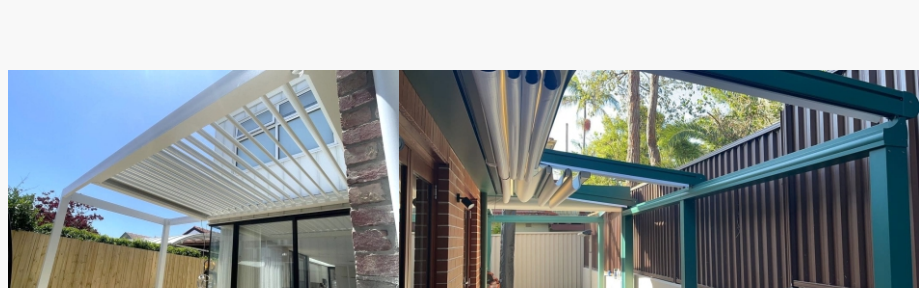

QUALITY PERGOLA YOU CAN TRUST

LOUVRESKY PERGOLA
Greate Choice, Affordable Price

- 1 Rain and snow sensor
- 2 Patio heater
- 3 LED-strips in frame
- 4 LED-strips in louvres
- 5 Standard colours
- 6 or RAL colours textured
- 7 Frame-mounted or integrated screen in frame
- 8 Pole support
- 9 Different colors Blinds

Transmitter motor of:
screens,
louvres,
heater...

ABOUT LOUVRESKY

Louvresky has installed several hundreds of aluminium louvre roof systems since entering the market. Our primary goal is to provide our customers to have a comfortable and delightful outdoor living under all weather conditions. Control at your fingertips for the best outdoor living environment with the innovative pergola system. Enjoy the sunlight, warmth and air by easily opening the louvers in the hot summer days and closing the louvres to protect you from the rain and wind in freezing winter days.

RETRACTABLE PATIO ROOF

- Maximum Width:2.5-13.5m
- Maximum Projection: 2.5-12m
- Tubular Engine:2-25N/M
- Control: 1 Channel and 4 Channels
- Fabric: PVC Coated, 0.6mm thickness
- Guide:60mmx80mm
- Front Bar: 60mmx45mm
- Post: 100mmx100mm
- Gutter: Aluminium alloy 6063 T5
- Inclination for drainage: 15° and guarantee max. water drainage

ZIP BLINDS

Zip blinds provide wind, rain, and pest protection, as well as visual protection and shade.

Product	Motorized outdoor zip roller blinds
Fabric	Arcylic, mesh semi-visible curtain, PVC & clear PVC etc.
Size	Can be customized, maximum width 6000mm x height 3000mm
Wind Resistance	Up to 120km/h
Operation	Tubular motorized rolling up and down
Control system	Single channel, 2 channels, 5 channels, 9 channels, etc.
UV Protection Factor	80+
Warranty period	5 years
Features	Waterproof, fireproof, UV proof, windproof, durable