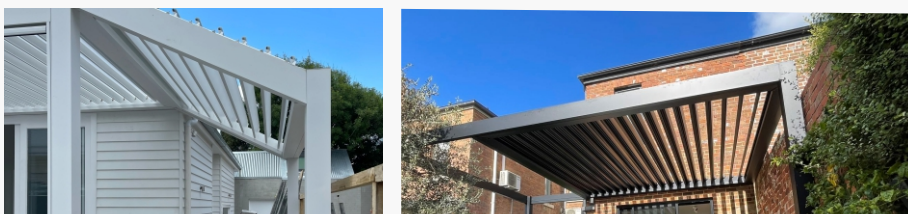

Transmitter motor of:
screens,
louvres,
heater...

ABOUT LOUVRESKY

Louvresky has installed several hundreds of aluminium louvre roof systems since entering the market. Our primary goal is to provide our customers to have a comfortable and delightful outdoor living under all weather conditions. Control at your fingertips for the best outdoor living environment with the innovative pergola system. Enjoy the sunlight, warmth and air by easily opening the louvers in the hot summer days and closing the louvres to protect you from the rain and wind in freezing winter days.

LOUVRESKY ROOF LOUVRE SYSTEM

Material	Aluminium alloy 6005 T5
Blades	200*35*2.0mm/205*50*2.2mm
Span	Blades 4500mm, Beam 7000mm
Gutters	100*65*2mm
Beams	200*70*3mm
Posts	126*126*2.5mm/150*150*3mm/200*200*6mm
Motor	Grade IP67 with UL& CE certificate
Finish	Powder Coated/PVDF mutch any RAL color
Drainage	Hidden Drainage System
Optional Accessories	Side Blinds/LED Light/wind and rain sensor Remote Control /Heater
QC	Pre-assemble

RETRACTABLE PATIO ROOF

- Maximum Width:2.5-13.5m
- Maximum Projection: 2.5-12m
- Tubular Engine:2-25N/M
- Control: 1 Channel and 4 Channels
- Fabric: PVC Coated, 0.6mm thickness
- Guide:60mmx80mm
- Front Bar: 60mmx45mm
- Post: 100mmx100mm
- Gutter: Aluminium alloy 6063 T5
- Inclination for drainage: 15° and guarantee max. water drainage