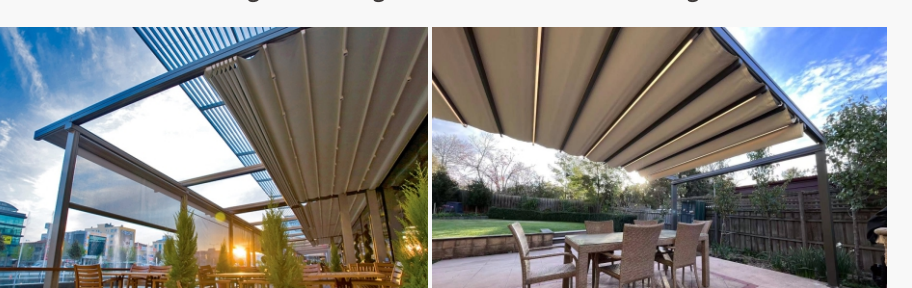

Transmitter motor of:
screens,
louvres,
heater...

ABOUT LOUVRESKY

Louvresky has installed several hundreds of aluminium louvre roof systems since entering the market. Our primary goal is to provide our customers to have a comfortable and delightful outdoor living under all weather conditions. Control at your fingertips for the best outdoor living environment with the innovative pergola system. Enjoy the sunlight, warmth and air by easily opening the louvers in the hot summer days and closing the louvres to protect you from the rain and wind in freezing winter days.

RETRACTABLE PATIO ROOF

- Maximum Width:2.5-13.5m
- Maximum Projection: 2.5-12m
- Tubular Engine:2-25N/M
- Control: 1 Channel and 4 Channels
- Fabric: PVC Coated, 0.6mm thickness
- Guide:60mmx80mm
- Front Bar: 60mmx45mm
- Post: 100mmx100mm
- Gutter: Aluminium alloy 6063 T5
- Inclination for drainage: 15° and guarantee max. water drainage

ZIP BLINDS

Zip blinds provide wind, rain, and pest protection, as well as visual protection and shade.

Product	Motorized outdoor zip roller blinds
Fabric	Arcylic, mesh semi-visible curtain, PVC & clear PVC etc.
Size	Can be customized, maximum width 6000mm x height 3000mm
Wind Resistance	Up to 120km/h
Operation	Tubular motorized rolling up and down
Control system	Single channel, 2 channels, 5 channels, 9 channels, etc.
UV Protection Factor	80+
Warranty period	5 years
Features	Waterproof, fireproof, UV proof, windproof, durable