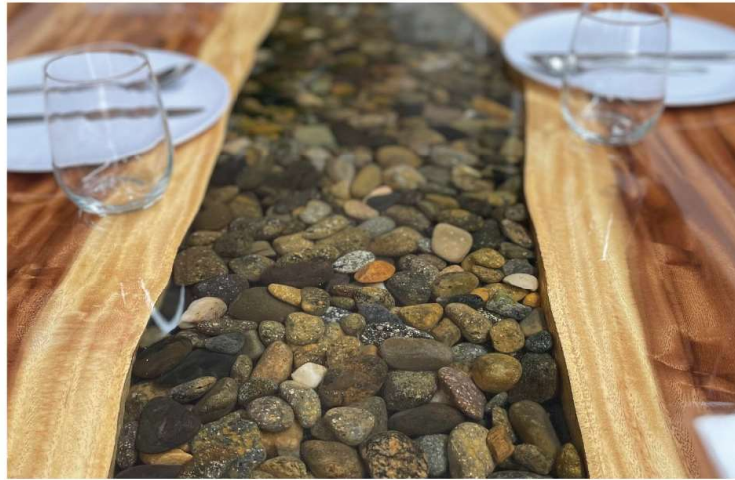

Several layers of epoxy resin create an effect of a river between two lands. These unique design features will become a perfect highlight of your interior.

Natural Timber Stone

"bring nature into your home"