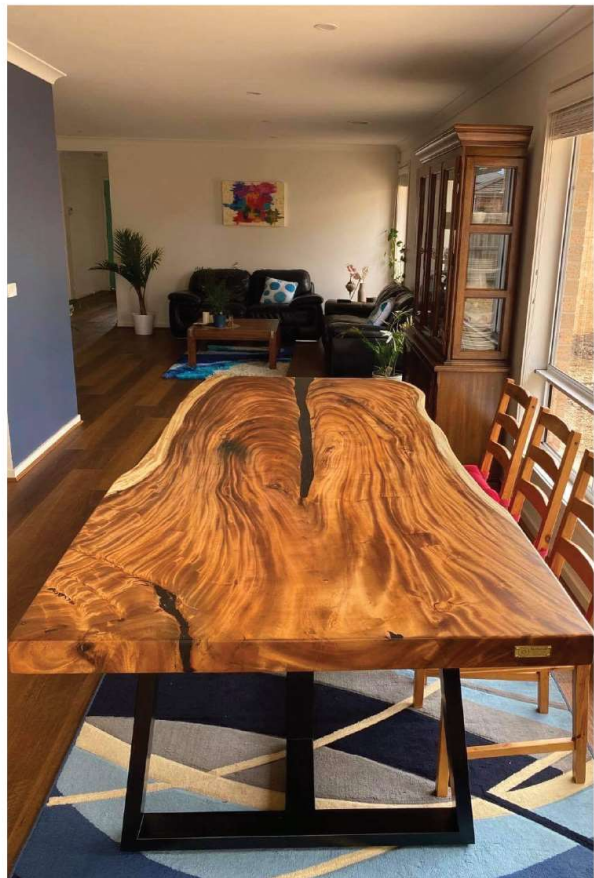

Unlike industrial furniture, each product is an individual artwork and handcrafted by artisans.