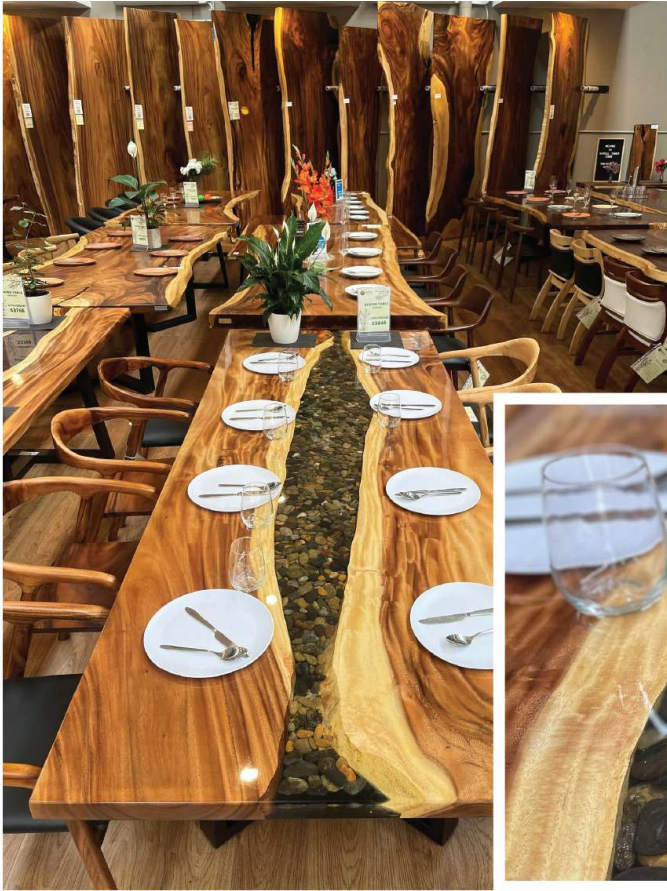

Natural Timber Stone furniture handcrafts beautiful live edge tables from a variety of wood slabs. We try to keep it as much natural as possible. Live edge tables have their own character and patterns and are completely unique, no table is alike even if the slab comes from the same tree.

Unlike industrial furniture, each product is an individual artwork and handcrafted by artisans.

Tabletops are made from a base of kiln dried timber fibre which has been treated so that it will not rot or mould and then mixed with epoxy resin. The top is compressed and shaped under very high pressure; decorative sheets are added.