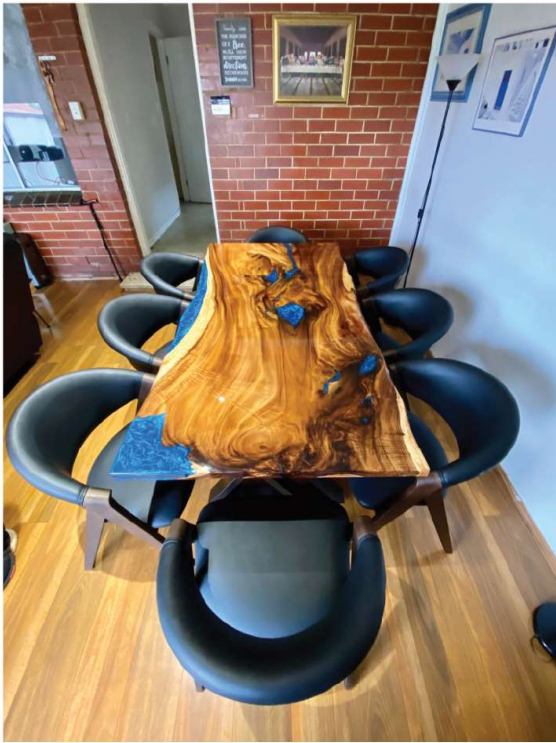

ABOUT US

We are now living in a high speed, high tech world. With huge furniture made of engineering timber, steel and glass, it can sometimes feel like we've completely rejected the natural world. What could be more inspiring and uplifting than dining or meeting around a cross section of a tree?

A touch of live edge wood gives a natural atmosphere to a room while also providing a rustic, homely feel.

"Bring the nature into your home" – This is our company slogan Natural Timber Stone will bring the nature into your home.

Natural Timber Stone furniture handcrafts beautiful live edge tables from a variety of wood slabs. We try to keep it as much natural as possible. Live edge tables have their own character and patterns and are completely unique, no table is alike even if the slab comes from the same tree.

We supply to you very unique, special and different home décor products.

We guarantee that you will not be able to find another product that looks identical to the one you purchase from us.

All our products are made from natural hard wood and individually handcrafted by artisans and after a very-consuming grinding, polishing process the raw wood pieces are turned into a piece of artwork infused with the skill and soul of artisans who create them.

Each product that we provide is a separate individual piece with its heart nurtured and formed by mother nature – which is then taken by artisans who add their soul to grind and polish it by hand to form a beautiful piece of functional artwork without losing any of the original natural qualities that nature provided.

Each unique artwork brings joy and happiness as well as an overwhelming sense of pride in its creation for artisans like us.