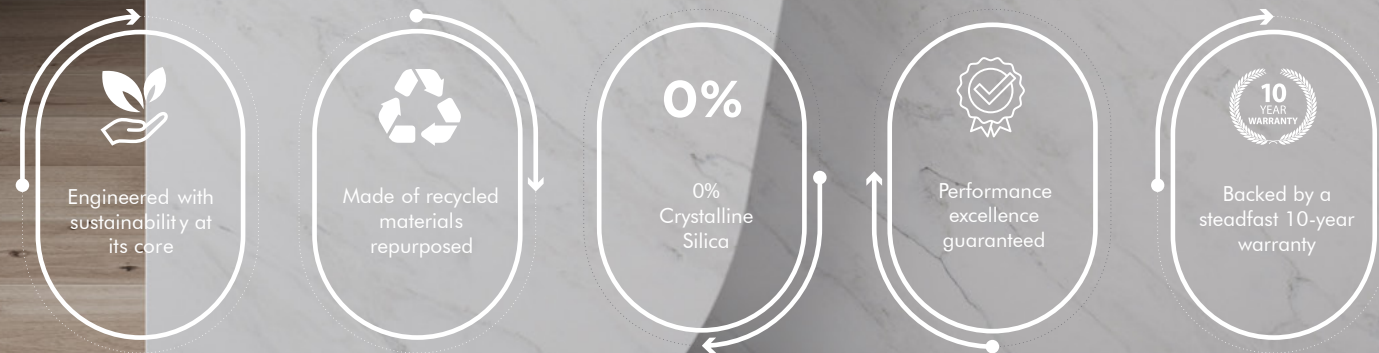

LS485 DELICATO WHITE

GEN SURFACE

Pioneering a new generation of stone solutions, Gen Surface is an advancement in Australia's most preferred benchtop material.

Engineered with steadfast commitment to sustainability and benchtop excellence, each slab of Gen Surface is meticulously crafted with masterful precision, transforming recycled materials into the centrepiece of your home. Designed in Australia, Gen Surface is a collection seamlessly integrated with global influences and Australia's distinct charm.

Explore the Gen Surface collection today.