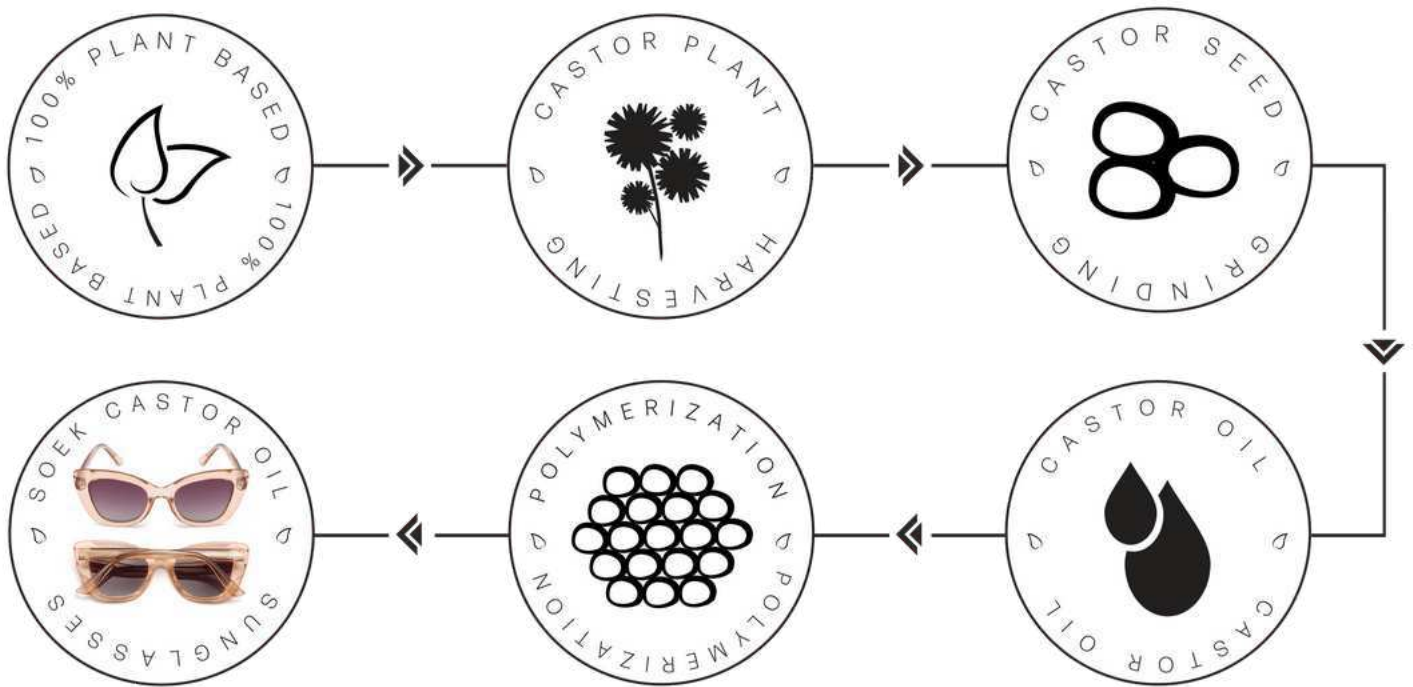

SOEK™

CASTOR SEED SUNNIES

100% Plant Based

Castor Seed Sunnies are 100% plant based, eco - friendly sunglasses made from Castor Seed Oil. This process begins when Castor Beans are harvested and dried so that the bean splits. They are then pressed to extract castor seed oil, which serves as a replacement for plastics with a focus on sustainable and attractive products and systems.