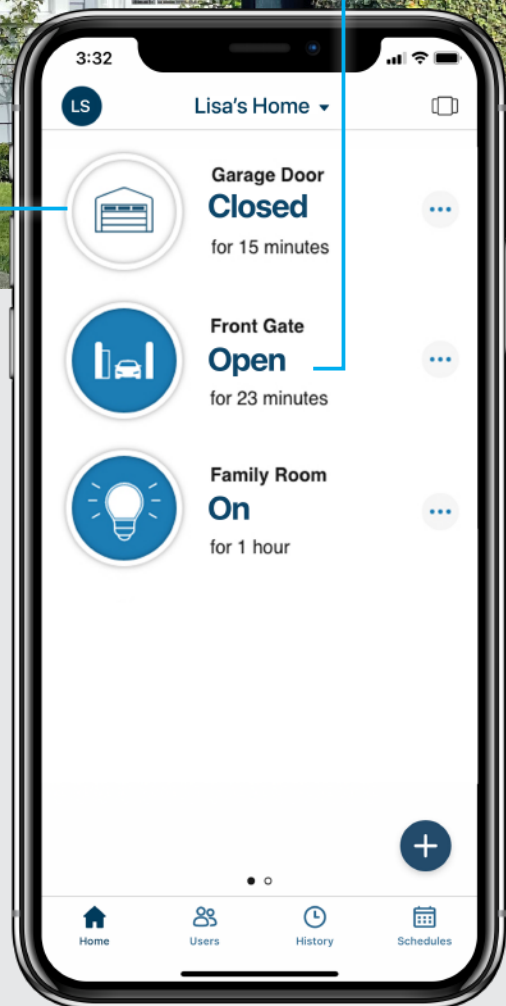

**FOUR BUTTON CAR VISOR
REMOTE CONTROL**
E964M

**FOUR BUTTON WIRELESS WALL
MOUNT REMOTE CONTROL**
E148M

**WIRELESS SECURITY
KEYPAD (IP55)**
E850M | E850G

¹ See product page for accessory compatibility.

² IP65 Protection against low-pressure water jets from any angle.

Smart home technology

The myQ App

With myQ® smart home technology, you'll always know what's going on at home, even while you're away.

Real-Time Notifications
Get real-time notifications anytime your garage door and gate opens or closes.

Shared Access
Securely share limited access via myQ Guest to your home with up to five users you know and trust.

24/7 Remote Access
Let a contractor, house cleaner or family member into your home any time.