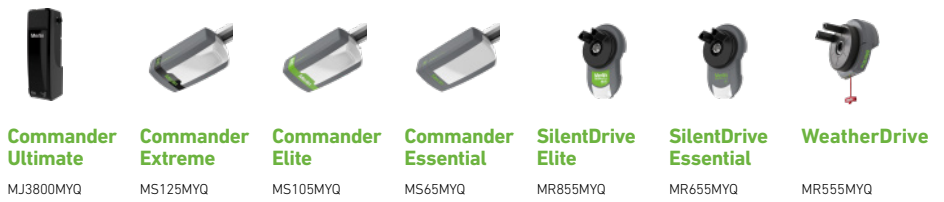

Included as standard
Optional accessory
Not compatible

		Commander Ultimate MJ3800MYQ	Commander Extreme MS125MYQ	Commander Elite MS105MYQ	Commander Essential MS65MYQ	SilentDrive Elite MR855MYQ	SilentDrive Essential MR655MYQ	WeatherDrive MR555MYQ
MYQ CONNECTIVITY BUNDLE Add monitoring and control away from home. Includes myQ Gateway and The Protector System™ (Safety IR Beams).	M828AU774	INTEGRATED MYQ WI-FI						
BATTERY BACKUP Get in and out when the power's out with Battery Backup.	M-8BU2AV	INTEGRATED BATTERY BACKUP						
WIRELESS SECURITY KEYPAD Convenient and safe access to your garage without using a remote control or key.	E840M							
MYQ REMOTE LED LIGHT Ultra-bright LED light designed to illuminate your garage or workspace. Controlled by a garage door opener, remote control or myQ App.	827AU							
THE PROTECTOR SYSTEM™ (Safety IR Beams) auto-reverses the door if there's an obstruction.	774ANZ							
SMART CONTROL PANEL Offers the ease of programming remote controls, adjusting settings and even viewing system diagnostics.	880AUW							
AUTOMATIC DOOR LOCK Used to prevent the door from being manually opened once the door is fully closed. Providing an extra layer of security.	841AU							
CABLE TENSION MONITOR Prevents the door opening if the safety cable isn't tight enough.	041A9264							
INTEGRATED BATTERY BACKUP Ensures access even when the power is out.	041A6357-2							
KEY CABLE RELEASE Allows the opener to be disengaged from your garage door when there is no power or a remote is not available.	E170M† / CM1702†							

~ E170M Key Cable Release is compatible with Commander Ultimate, Commander Extreme, Commander Elite and Commander Essential.
† CM1702 Key Cable Release is compatible with SilentDrive Elite, SilentDrive Essential and WeatherDrive.