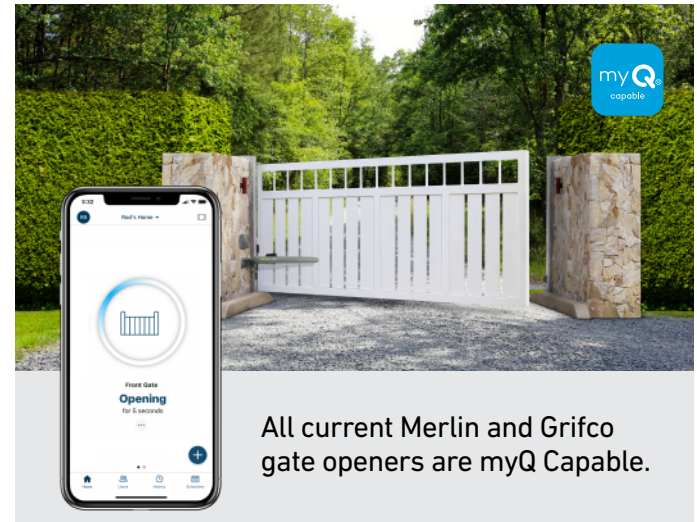

Smart home technology

The myQ App

With myQ® smart home technology, you'll always know what's going on at home, even while you're away.

Real-Time Notifications
Get real-time notifications anytime your garage door and gate opens or closes.

Shared Access
Securely share limited access via myQ Guest to your home with up to five users you know and trust.

24/7 Remote Access
Let a contractor, house cleaner or family member into your home any time.

All current Merlin garage door openers are myQ Capable.*

All current Merlin and Grifco gate openers are myQ Capable.

* Merlin Commander Ultimate MJ3800MYQ includes built-in myQ Wi-Fi.

Garage Door Openers