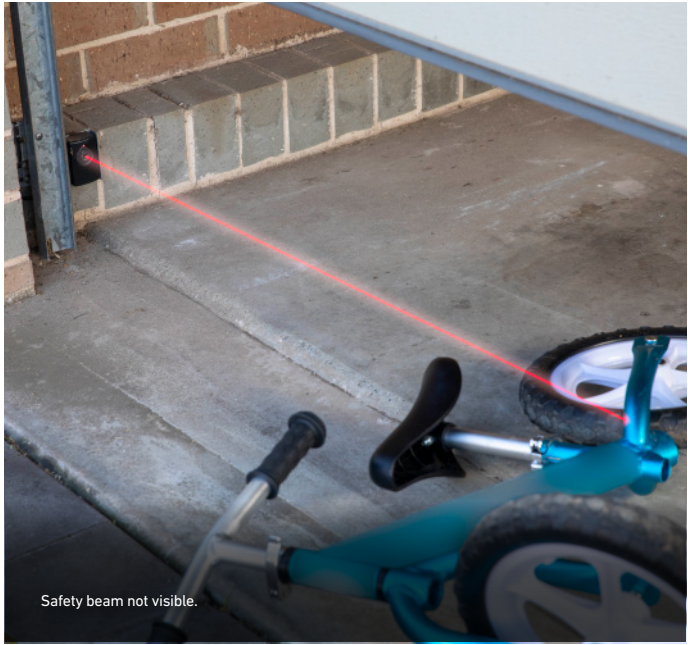

BATTERY BACKUP

M-BBU24V

- Get in and out when the power is out with Battery Backup*.
- Keep your opener operating and your garage accessible at all times.
- Battery Backup powers the garage door opener (and safety features) as if the power was still on.

THE PROTECTOR SYSTEM™

774ANZ

- The Protector System (Safety IR Beams) reliably stops closing when the beam is obstructed or broken. This safety feature can prevent injury or damage to your vehicle, person or pet.
- Compatible with most Merlin garage door openers sold in Australia and New Zealand.

* Battery Backup is compatible with Commander Extreme, Commander Elite and SilentDrive Elite models. Included with Commander Ultimate.