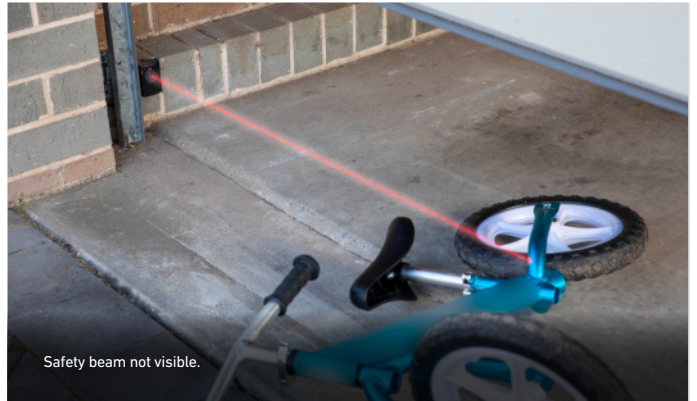

Smart home technology

The myQ App

With myQ® smart home technology, you'll always know what's going on at home, even while you're away.

Real-Time Notifications
Get real-time notifications anytime your garage door and gate opens or closes.

Daily Schedules
Create schedules to close your garage door, gate, or turn your myQ lights on/off at specific days and times.

Automatic Safety Reversal Function
Your garage door or gate will stop and reverse automatically if there is obstruction in the way with The Protector System™ (Safety IR Beams).