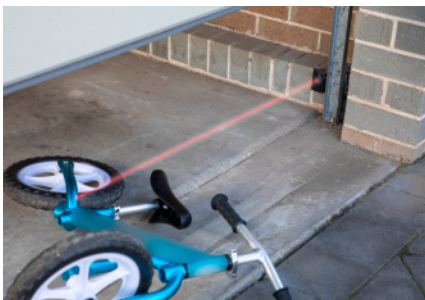

Contents

Our access solutions & safety – page 4