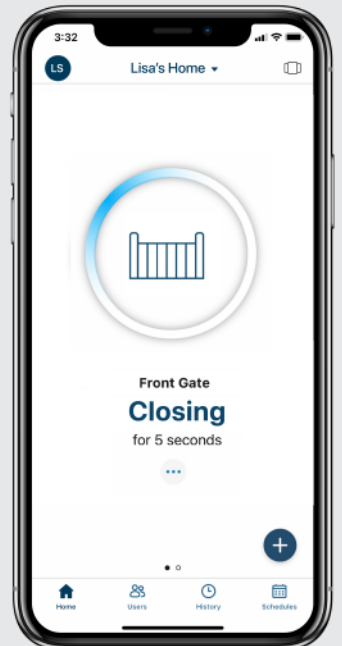

Secure your home with myQ®.

Left home with the garage door or gate open?

WE'VE GOT YOU COVERED

Open and close your garage door or gate from anywhere with the myQ App.

For a full overview of myQ features, see pages 6-7.