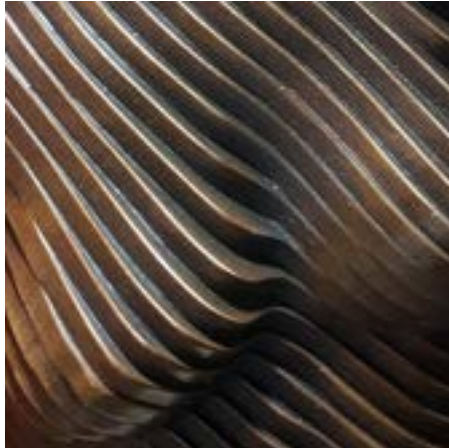

The art of Bespoke  
S C U L P T U R E

Stunning bespoke sculptures, made to order in large or small scale, from a variety of materials to suit your requirements. Whether you're after modern, contemporary or abstract forms or classic, traditional and elegant pieces, call us to discuss your needs.

Made to last, we offer finishes in your choice of bronze, marble, stainless steel or corten steel.

Call us to discuss your project requirements.

## **BRONZE**

The preferred metal for sculptures because of its ability to expand just before it sets. This allows for the most intricate details to be brought to life.

## **CORTEN STEEL**

An architectural steel that is designed to rust. It contains copper that ensures its core will not deteriorate and it will last a long time. The patina that forms on the outside makes it stronger and adds to its aesthetic charm.