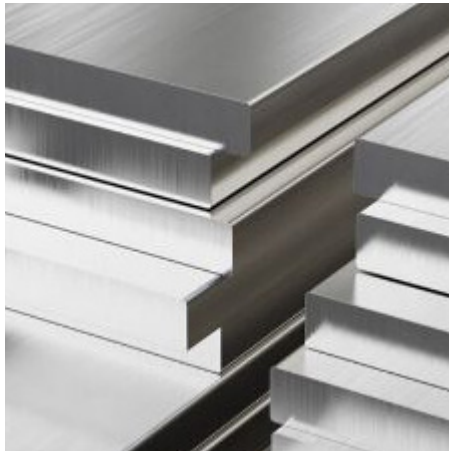

STAINLESS STEEL

Stainless steel is a great choice for sculptors because of its strength and durability. A stainless sculpture can stand the test of time in almost any element. It can have a rough finish if that's what you prefer, or a cleaner, more polished finish.

CORTEN STEEL

An architectural steel that is designed to rust. It contains copper that ensures its core will not deteriorate and it will last a long time. The patina that forms on the outside makes it stronger and adds to its aesthetic charm.