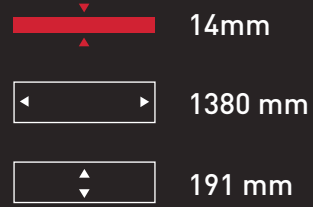

GRAND SELECTION EVOLUTION

The decor of the 14mm GRAND SELECTION EVOLUTION impresses with its detailing and colours of exquisite French oak, which when combined with the perfectly coordinated surface structure, is beyond compare.

aquastop

antiscratch

synchronised

Solely Distributed By:

PARKS NEW ZEALAND Co. Ltd.
Unit F, 138 Harris Road,
East Tamaki, Auckland
P +64 9 276 7773
F +64 9 926 1888
E sales@parksnz.co.nz
W www.parksflooring.co.nz

Designed by: *Designbylesnarel.com*