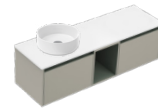

1500 Savanna Luxe Wall Vanity

2 Drawer, Centre Open Shelf
H420 x W1500 x D465
Left Offset Basin
Code: 2372L+Colour+SlabTop
Right Offset Basin
Code: 2372R+Colour+SlabTop
Double Basin
Code: 2376+Colour+SlabTop
$2425

Left Offset Basin