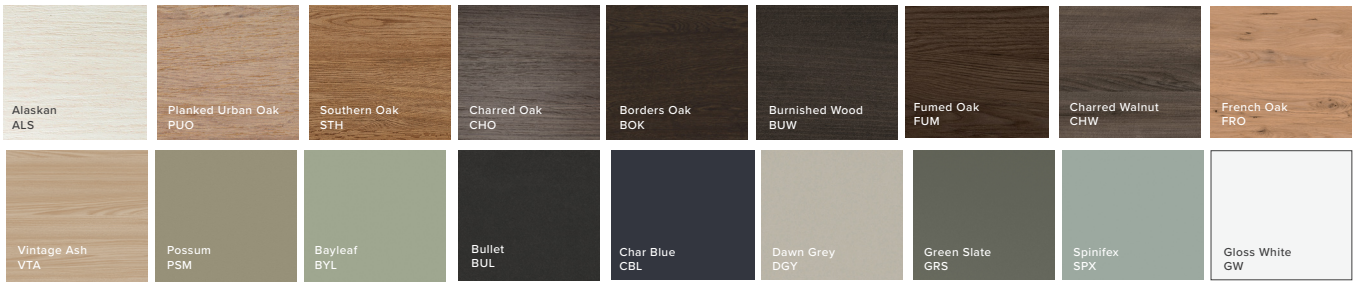

COLOUR OPTIONS

Laminate Matte & Solid Colours - Vista Range

Savanna Tower

2 Doors with Handles
Middle Open Cavity
H1700 x W350 x D350
Code: 2428+Colour+Handle
$957