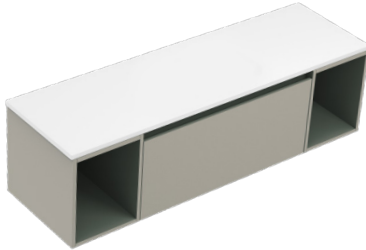

1500 Savanna Luxe Wall Vanity

1 Drawer, Left & Right Open Shelves
H420 x W1500 x D465
Centre Basin
Code: 2368+Colour+SlabTop
$2425

1500 Savanna Luxe Wall Vanity

2 Drawer, Centre Open Shelf
H420 x W1500 x D465
Left Offset Basin
Code: 2372L+Colour+SlabTop
Right Offset Basin
Code: 2372R+Colour+SlabTop
Double Basin
Code: 2376+Colour+SlabTop
$2425