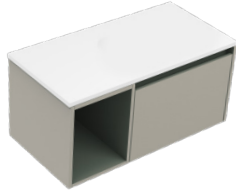

SAVANNA LUXE OPTIONS

SINGLE TIER WALL VANITIES

900 Savanna Luxe Wall Vanity

1 Drawer, Left Open Shelf
H420 x W900 x D465
Centre Basin
Code: 2353+Colour+SlabTop
Right Offset Basin
Code: 2353R+Colour+SlabTop
$1283