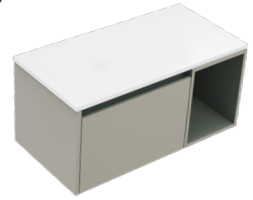

900 Savanna Luxe Wall Vanity

1 Drawer, Right Open Shelf
H420 x W900 x D465
Centre Basin
Code: 2356+Colour+SlabTop
Left Offset Basin
Code: 2356L+Colour+SlabTop
$1283