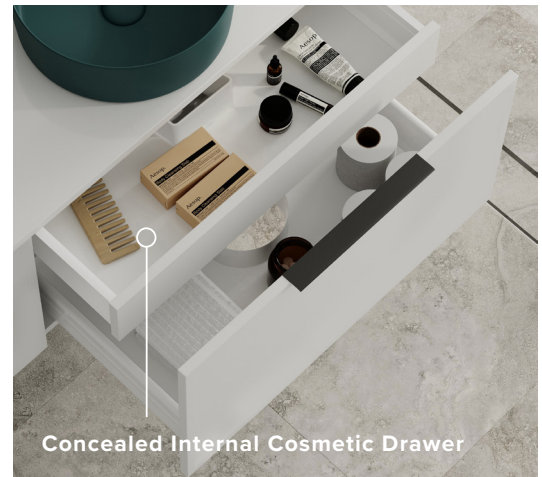

Note: Not available with all configurations; certain limitations apply.

Left Side: COSL+Vanity Size

Right Side: COSR+Vanity Size

When ordering please indicate side preference

\$227

Concealed Internal Cosmetic Drawer