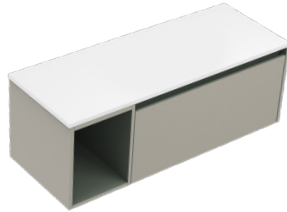

1200 Savanna Luxe Wall Vanity

1 Drawer, Left Open Shelf
H420 x W1200 x D465
Centre Basin
Code: 2360+Colour+SlabTop
Right Offset Basin
Code: 2360R+Colour+SlabTop
$1657