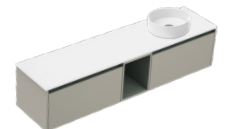

Right Offset Basin