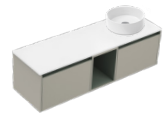

Right Offset Basin