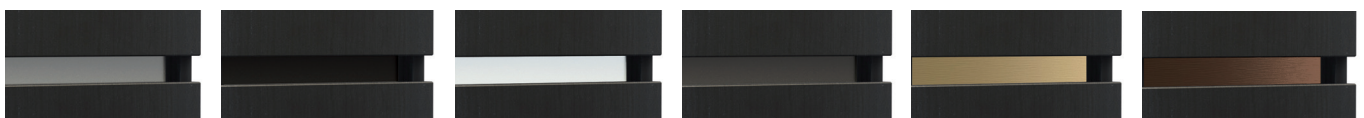

SELECT YOUR EXTRUSION

Brushed Nickel
STANDARD

Matte Black
Code: V1100MB

Matte White
Code: V1100MW

Gunmetal
Code: V1100GM

Brushed Brass
Code: V1100MBB

Brushed Copper
Code: V1100CP