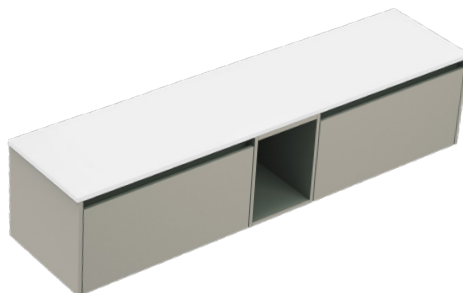

SAVANNA LUXE OPTIONS

SINGLE TIER WALL VANITIES

900 Savanna Luxe Wall Vanity

1 Drawer, Left Open Shelf
H420 x W900 x D465
Centre Basin
Code: 2353+Colour+SlabTop
Right Offset Basin
Code: 2353R+Colour+SlabTop
$1283

900 Savanna Luxe Wall Vanity

1 Drawer, Right Open Shelf
H420 x W900 x D465
Centre Basin
Code: 2356+Colour+SlabTop
Left Offset Basin
Code: 2356L+Colour+SlabTop
$1283

1200 Savanna Luxe Wall Vanity

1 Drawer, Left Open Shelf
H420 x W1200 x D465
Centre Basin
Code: 2360+Colour+SlabTop
Right Offset Basin
Code: 2360R+Colour+SlabTop
$1657

1200 Savanna Luxe Wall Vanity

1 Drawer, Right Open Shelf
H420 x W1200 x D465
Centre Basin
Code: 2364+Colour+SlabTop
Left Offset Basin
Code: 2364L+Colour+SlabTop
$1657

1500 Savanna Luxe Wall Vanity

1 Drawer, Left & Right Open Shelves
H420 x W1500 x D465
Centre Basin
Code: 2368+Colour+SlabTop
$2425

1500 Savanna Luxe Wall Vanity

2 Drawer, Centre Open Shelf
H420 x W1500 x D465
Left Offset Basin
Code: 2372L+Colour+SlabTop
Right Offset Basin
Code: 2372R+Colour+SlabTop
Double Basin
Code: 2376+Colour+SlabTop
$2425

1800 Savanna Luxe Wall Vanity

2 Drawer
Left & Right Open Shelves
H420 x W1800 x D465
Centre Basin
Code: 2380+Colour+SlabTop
$2751

1800 Savanna Luxe Wall Vanity

2 Drawer, Centre Open Shelf
H420 x W1800 x D465
Left Offset Basin
Code: 2384L+Colour+SlabTop
Right Offset
Code: 2384R+Colour+SlabTop
Double Basin
Code: 2388+Colour+SlabTop
$2751