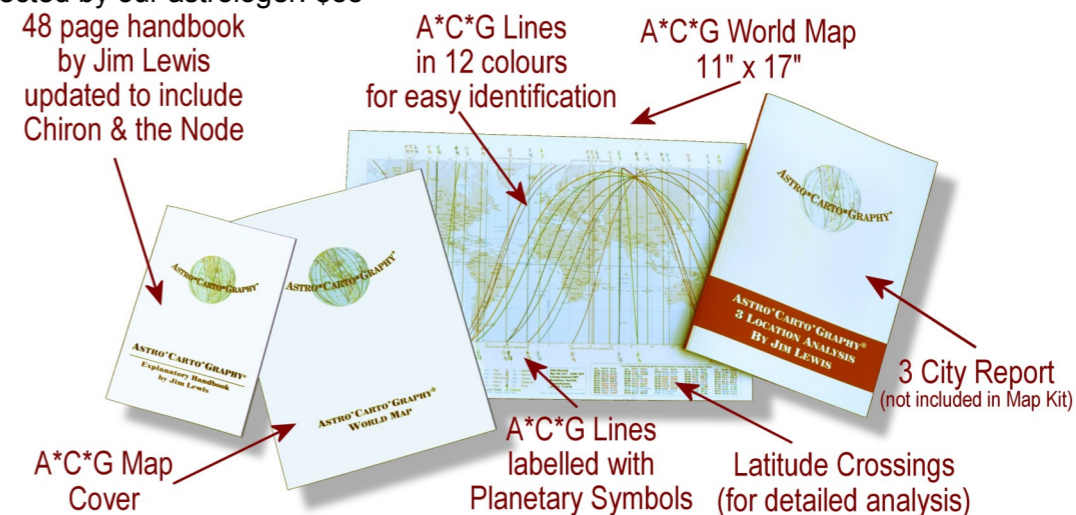

Astro*Carto*Graphy Map Kit

Identifies your planetary zones on a World Map and includes an explanatory handbook. The detailed A*C*G Map shows 48 planetary 'power' lines in colour plus a table of latitude crossings for closer technical analysis.

The A*C*G handbook, written by the pioneer of this award-winning astrological technique, Jim Lewis, explains the influence of the key planetary lines and crossings with additional notes on Moon's Nodes and Chiron. $55

3 Location Analysis

This detailed individual report outlines the practical and psychological conditions you are likely to encounter in three locations of your choice or places selected by our astrologer. $55

Place Selection by Astrologer

Have an Astro*Carto*Grapher add his or her personal comments on a chosen location or select one or more optimal locations for your 3 Location Analysis, based on research into your Birth Chart. If you are considering relocating, invest in this supplementary service for detailed insight into your choice of location. $12/location

Cyclo*Carto*Graphy Map Kit

A Cyclo*Carto*Graphy (C*C*G) World Map is created using an advanced technique of locational forecasting based on the temporary influences in various zones around the world at a specific time. $58

www.astrocartography.co.uk