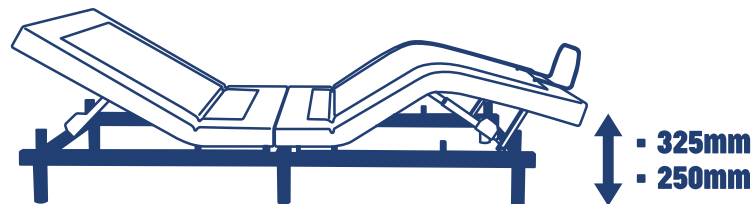

FEATURES: TrueMotion 500 is an entry point into the adjustable bed experience. Featuring Head and Foot Articulation for enjoying the comforts such as reading, watching TV, working on your computer or just catching up on the news on your tablet. It also features a ZeroG pre-set button (zero gravity) for improved blood circulation and a Flat button for your convenience.

2 HEIGHTS: 325mm / 250mm (not inc. mattress)

SIZES: LSgle, KSgle, Dble, Q, K, Split K

FEATURES: TrueMotion 1000 sets a new industry standard for adjustable bases in quality. With a weight capacity of 320KG this adjustable bed is capable of withstanding any normal stresses your base may come under. A full range of features have been designed to improve health and wellbeing while giving you the flexibility to enjoy the relaxation and lifestyle choices that come with the very best of adjustable bases.

3 HEIGHTS: 425mm / 350mm / 275mm (not inc. mattress)

SIZES: LSgle, KSgle, Dble, Q, K, Split K