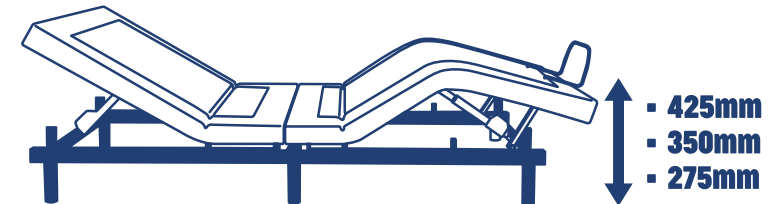

FEATURES: TrueMotion 500 is an entry point into the adjustable bed experience. Featuring Head and Foot Articulation for enjoying the comforts such as reading, watching TV, working on your computer or just catching up on the news on your tablet. It also features a ZeroG pre-set button (zero gravity) for improved blood circulation and a Flat button for your convenience.

2 HEIGHTS: 325mm / 250mm (not inc. mattress)

SIZES: LSgle, KSgle, Dble, Q, K, Split K

FEATURES: TrueMotion 1000 sets a new industry standard for adjustable bases in quality. With a weight capacity of 320KG this adjustable bed is capable of withstanding any normal stresses your base may come under. A full range of features have been designed to improve health and wellbeing while giving you the flexibility to enjoy the relaxation and lifestyle choices that come with the very best of adjustable bases.

3 HEIGHTS: 425mm / 350mm / 275mm (not inc. mattress)

SIZES: LSgle, KSgle, Dble, Q, K, Split K